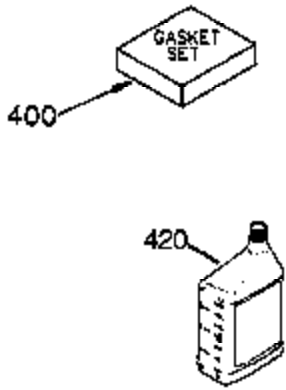

CONTINUED FROM PAGE 2

Ref #	Part Number	Qty	Description
30	35429A	1	Crankshaft
31	35327	1	Counterbalance Gear
40	35776A	1	Piston, Pin & Ring Set (Std.)
40	35777A	1	Piston, Pin & Ring Set (.010" OS)
40	35778A	1	Piston, Pin & Ring Set (.020" OS)
41	35773A	1	Piston & Pin Ass'y. (Std.) (Incl. 43)
41	35774A	1	Piston & Pin Ass'y. (.010" OS) (Incl. 43)
41	35775A	1	Piston & Pin Ass'y. (.020" OS) (Incl. 43)
42	35779	1	Ring Set (Std.)
42	35780	1	Ring Set (.010" OS)
42	35781	1	Ring Set (.020" OS)
43	35772	2	Piston Pin Retaining Ring
45	36895	1	Connecting Rod Ass'y. (Incl. 47)
47	651033	2	Connecting Rod Bolt
48	34034	2	Valve Lifter
50	35381	1	Camshaft (MCR)
51	35315A	1	Counterbalance Weight
52	31356	1	Oil Pump Ass'y.
69	35317	1	* Mounting Flange Gasket
70	35711A	1	Mounting Flange (Incl. 72, 75 & 80)
72	31927	1	Oil Drain Plug
75	35319	1	Oil Seal
80	35783	1	Governor Shaft
81	30590A	2	Washer
82	35378	1	Governor Gear Ass'y. (Incl. 81)
83	30588A	1	Governor Spool
84	29193	2	Retaining Ring
86	650833	7	Screw, 1/4-20 x 1-3/16"
88	31707A	1	Spacer (Incl. 81)
89	32589	1	Flywheel Key
123	33261	1	Intake Pipe Brace
124	651031	3	Screw, 1/4-20 x 9/16"
171	28424	1	Breather Element
178	29752	2	Nut & Lock Washer, 1/4-28
182	30088A	2	Screw, 1/4-28 x 1"
184	33263	1	* Carburetor To Intake Pipe Gasket
185	34926	1	Intake Pipe
223	650378	2	Screw, T-30, 5/16-18 x 1-3/32"
224	27915A	1	* Intake Pipe Gasket
234	650825	2	Nut & Lock Washer, 1/4-20
238	650834	2	Screw, 10-32 x 1-17/32"
239	33629	1	* Air Cleaner Gasket
240	35538B	1	Air Cleaner Body (Incl. 239)
245	35403	1	Air Cleaner Filter (Incl. 234)
245A	35404	1	Air Cleaner Filter
250	35961	1	Air Cleaner Cover
251	650886	2	Wing Nut, 1/4-20
292	26460	2	Fuel Line Clamp
305	35574	1	Oil Fill Tube
307	35499	1	"O" Ring
308	35437	1	Fill Tube Clip
310	35576	1	Dipstick
380	640091A	1	Carburetor (Incl. 184)
400	36452B	1	* Gasket Set (Incl. items marked PK in notes)
417	650696	2	Screw, 5/16-18 x 2-45/64"
900	752329C	1	Replacement Engine, order from 71-999
900	752312B	1	Rep. Short Block, order from 71-999