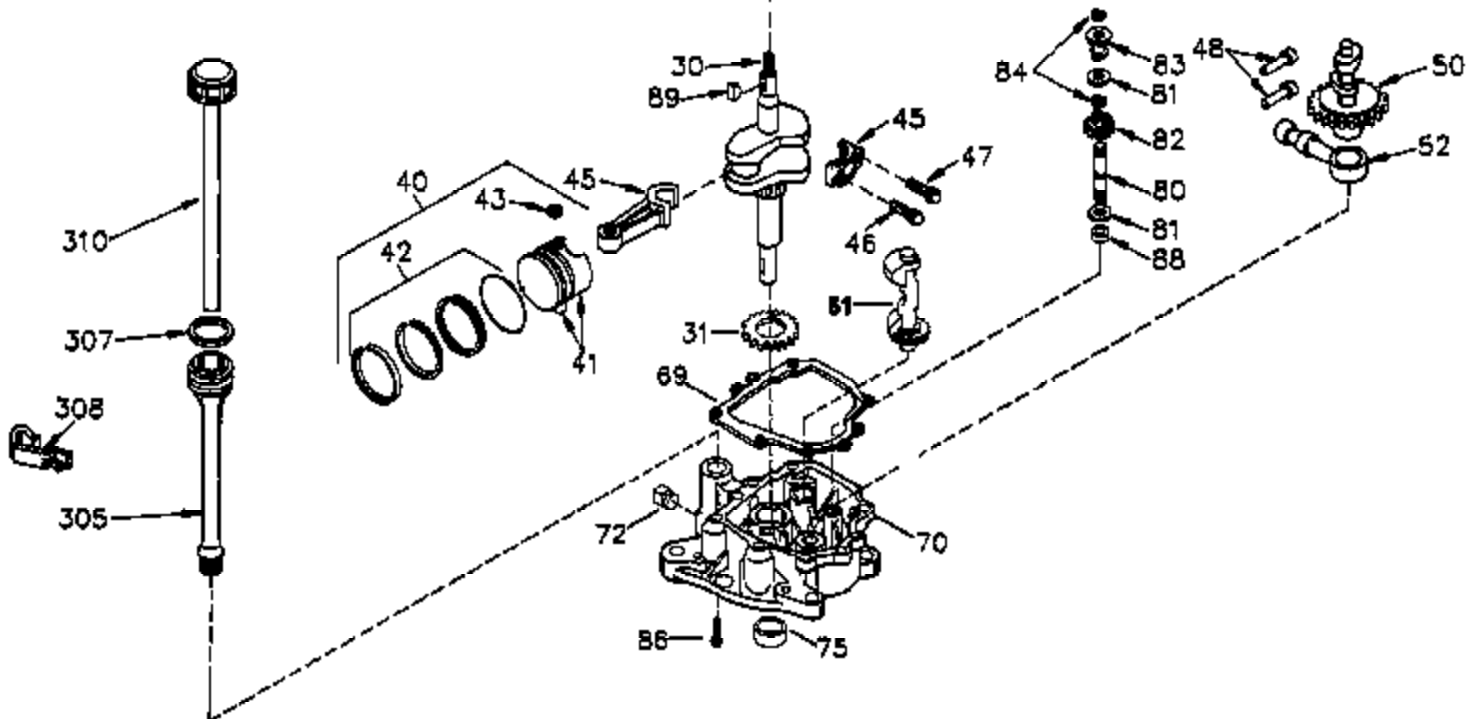

CONTINUED FROM PAGE 2

Ref #	Part Number	Qty	Description
30	35429A	1	Crankshaft
31	35327	1	Counterbalance Gear
40	35776A	1	Piston, Pin & Ring Set (Std.)
40	35777A	1	Piston, Pin & Ring Set (.010" OS)
40	35778A	1	Piston, Pin & Ring Set (.020" OS)
41	35773A	1	Piston & Pin Ass'y. (Std.) (Incl. 43)
41	35774A	1	Piston & Pin Ass'y. (.010" OS) (Incl. 43)
41	35775A	1	Piston & Pin Ass'y. (.020" OS) (Incl. 43)
42	35779	1	Ring Set (Std.)
42	35780	1	Ring Set (.010" OS)
42	35781	1	Ring Set (.020" OS)
43	35772	2	Piston Pin Retaining Ring
45	36895	1	Connecting Rod Ass'y. (Incl. 47)
47	651033	2	Connecting Rod Bolt
48	34034	2	Valve Lifter
50	35381	1	Camshaft (MCR)
51	35315A	1	Counterbalance Weight
52	31356	1	Oil Pump Ass'y.
69	35317	1	* Mounting Flange Gasket
70	35711A	1	Mounting Flange (Incl. 72, 75 & 80)
72	31927	1	Oil Drain Plug
75	35319	1	Oil Seal
80	35783	1	Governor Shaft
81	30590A	2	Washer
82	35378	1	Governor Gear Ass'y. (Incl. 81)
83	30588A	1	Governor Spool
84	29193	2	Retaining Ring
86	650833	7	Screw, 1/4-20 x 1-3/16"
88	31707A	1	Spacer (Incl. 81)
89	32589	1	Flywheel Key
123	33261	1	Intake Pipe Brace
124	651031	3	Screw, 1/4-20 x 9/16"
171	28424	1	Breather Element
178	29752	2	Nut & Lock Washer, 1/4-28
182	30088A	2	Screw, 1/4-28 x 1"
184	33263	1	* Carburetor To Intake Pipe Gasket
185	34926	1	Intake Pipe
223	650378	2	Screw, T-30, 5/16-18 x 1-3/32"
224	27915A	1	* Intake Pipe Gasket
234	650825	2	Nut & Lock Washer, 1/4-20
238	650834	2	Screw, 10-32 x 1-17/32"
239	33629	1	* Air Cleaner Gasket
240	35538B	1	Air Cleaner Body (Incl. 239)
245	35403	1	Air Cleaner Filter (Incl. 234)
245A	35404	1	Air Cleaner Filter
250	35961	1	Air Cleaner Cover
251	650886	2	Wing Nut, 1/4-20
292	26460	2	Fuel Line Clamp
305	35574	1	Oil Fill Tube
307	35499	1	"O" Ring
308	35437	1	Fill Tube Clip
310	35576	1	Dipstick
380	640091A	1	Carburetor (Incl. 184)
400	36452B	1	* Gasket Set (Incl. items marked PK in notes)
417	650696	2	Screw, 5/16-18 x 2-45/64"
900	752329C	1	Replacement Engine, order from 71-999
900	752312B	1	Rep. Short Block, order from 71-999