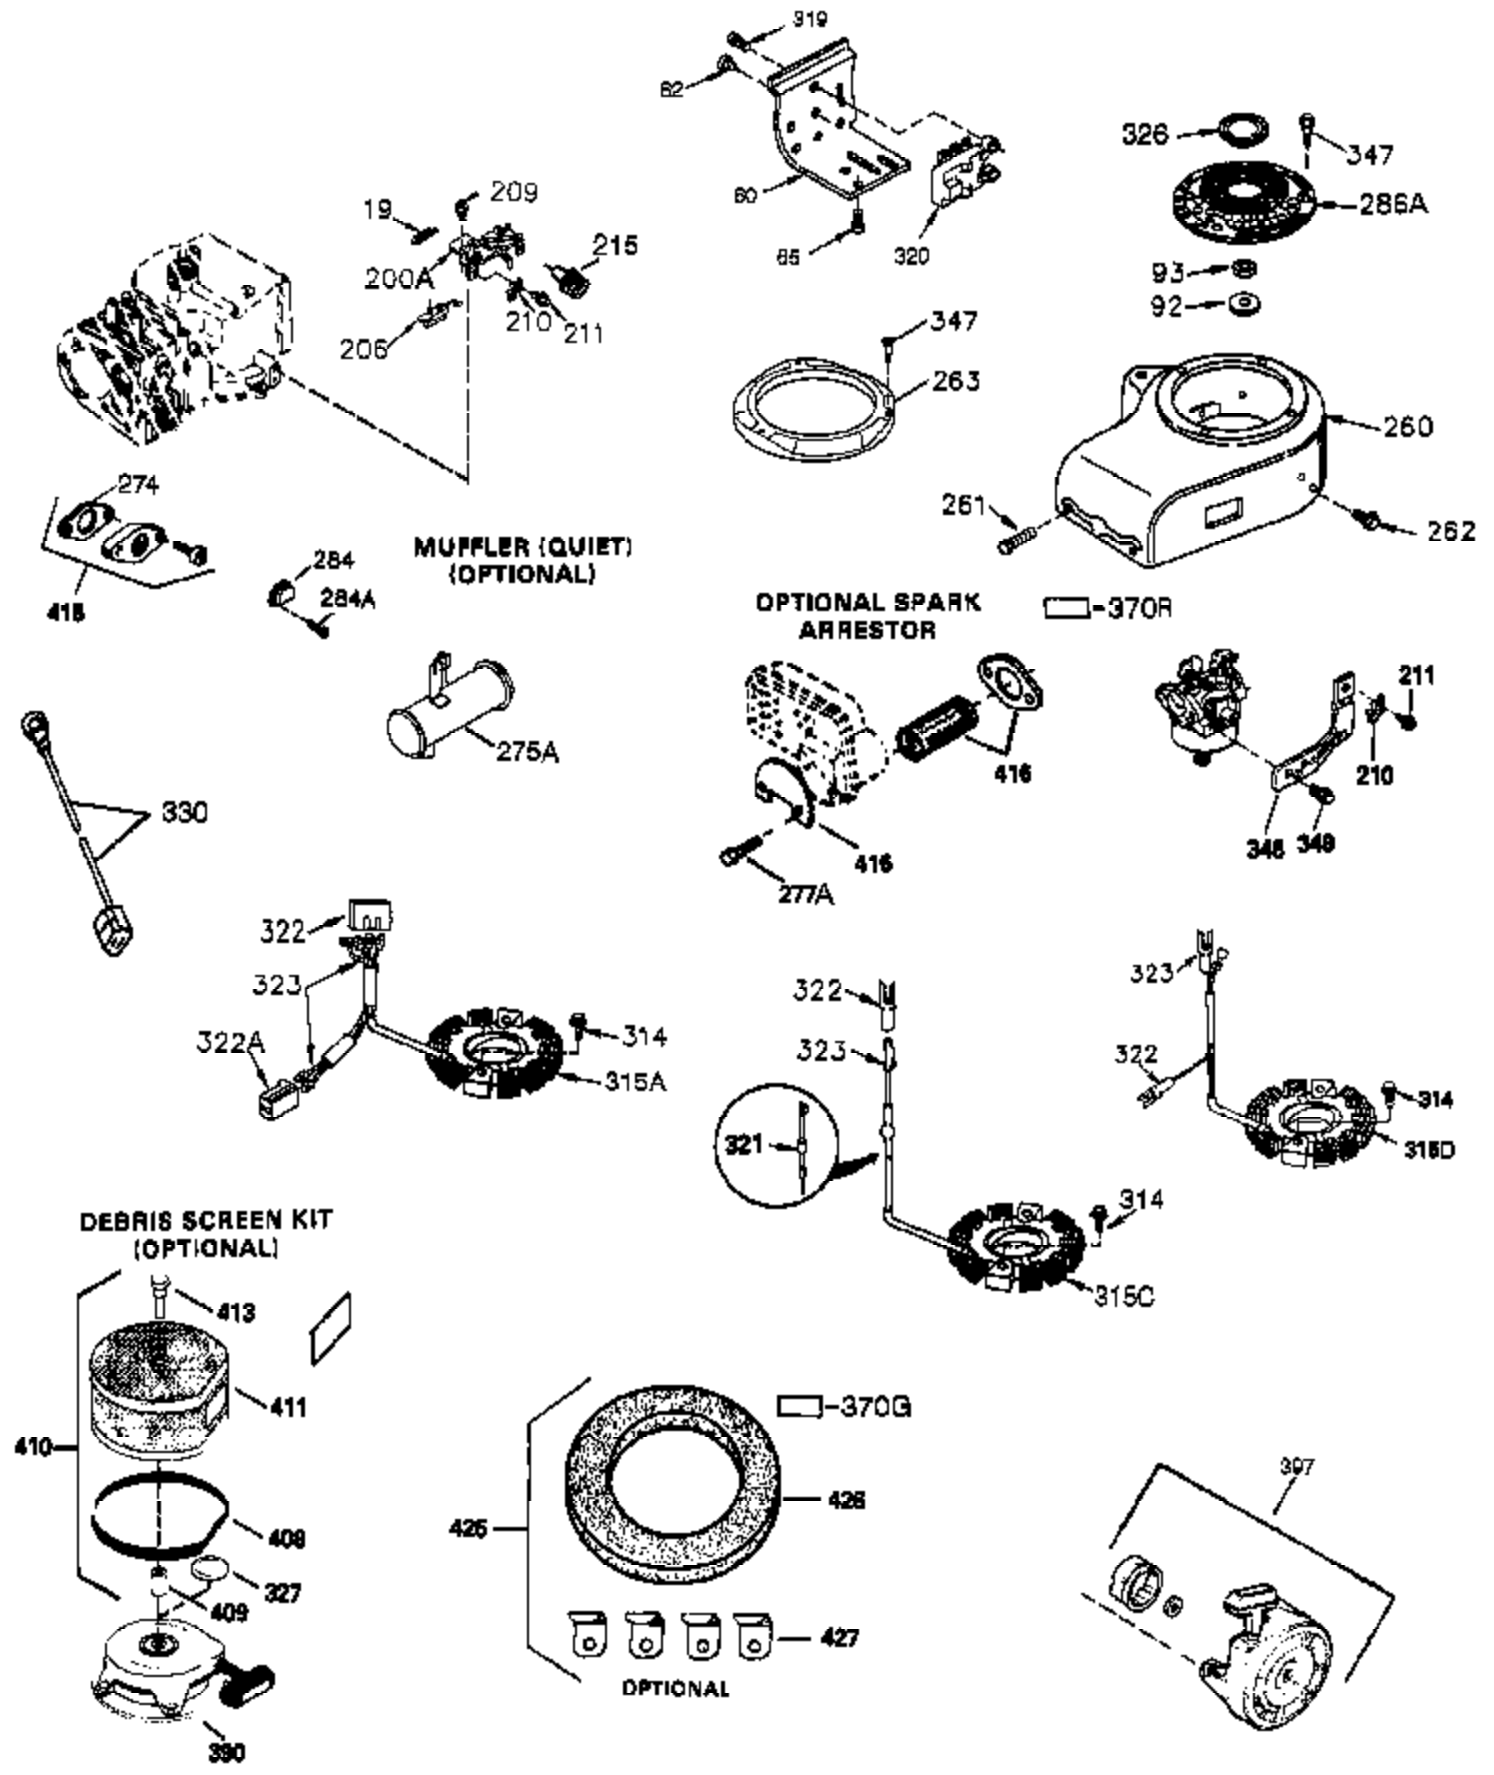

Ref #	Part Number	Qty	Description
19	36495	1	Extension Spring
60	33273A	1	Blower Housing Extension
62	650760	1	Screw, 8-32 x 3/8"
65	650128	1	Screw, 10-24 x 1/2"
92	650880	1	Lock Washer
93	650881	1	Flywheel Nut
171	28424	1	Breather Element
209	651081	2	Screw, 10-32 x 15/32"
210	27793	1	Conduit Clip
211	28942	1	Screw, 10-32 x 3/8"
260	36266	1	Blower Housing
261	650788	2	Screw, 5/16-18 x 3/4"
262	651084	2	Screw, 5/16-18 x 9/16"
263	35963	1	Trim Ring
314	650873	2	Screw, 1/4-20 x 3/4"
321	611161	1	Diode
322	610921	1	Connector Body
323	610922	1	Terminal
326	36210	1	Screen Plug
347	650949	3	Screw, 10-24 x 9/16"
370G	35274	1	Oil Instruction Decal
416	34479A	1	Spark Arrestor Screen Kit (Optional)
417	650696	2	Screw, 5/16-18 x 2-45/64"
900	752329C	1	Replacement Engine, order from 71-999
900	752312B	1	Rep. Short Block, order from 71-999