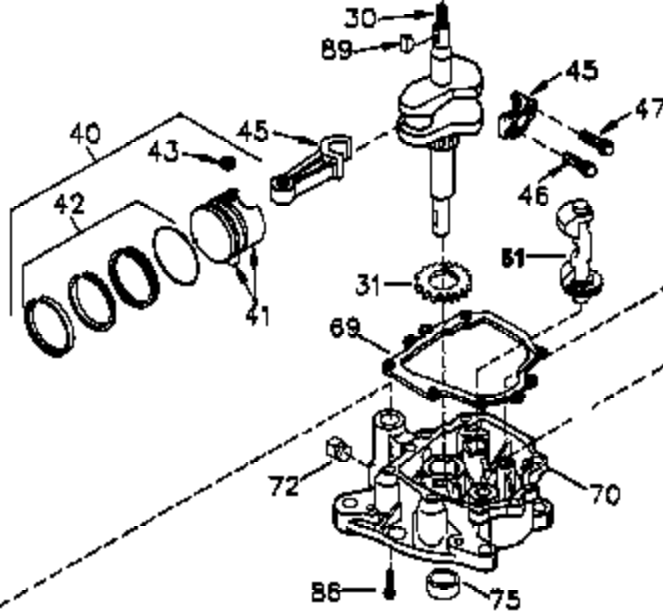

CONTINUED FROM PAGE 2

Ref #	Part Number	Qty	Description
30	35422A	1	Crankshaft
31	35327	1	Counterbalance Gear
40	35776A	1	Piston, Pin & Ring Set (Std.)
40	35777A	1	Piston, Pin & Ring Set (.010" OS)
40	35778A	1	Piston, Pin & Ring Set (.020" OS)
41	35773A	1	Piston & Pin Ass'y. (Std.) (Incl. 43)
41	35774A	1	Piston & Pin Ass'y. (.010" OS) (Incl. 43)
41	35775A	1	Piston & Pin Ass'y. (.020" OS) (Incl. 43)
42	35779	1	Ring Set (Std.)
42	35780	1	Ring Set (.010" OS)
42	35781	1	Ring Set (.020" OS)
43	35772	2	Piston Pin Retaining Ring
45	36895	1	Connecting Rod Ass'y. (Incl. 47)
47	651033	2	Connecting Rod Bolt
48	34034	2	Valve Lifter
50	35381	1	Camshaft (MCR)
51	35315A	1	Counterbalance Weight
52	31356	1	Oil Pump Ass'y.
69	35317	1	* Mounting Flange Gasket
70	35711A	1	Mounting Flange (Incl. 72, 75 & 80)
72	31927	1	Oil Drain Plug
75	35319	1	Oil Seal
80	35783	1	Governor Shaft
81	30590A	2	Washer
82	35378	1	Governor Gear Ass'y. (Incl. 81)
83	30588A	1	Governor Spool
84	29193	2	Retaining Ring
86	650833	7	Screw, 1/4-20 x 1-3/16"
88	31707A	1	Spacer (Incl. 81)
89	32589	1	Flywheel Key
123	33261	1	Intake Pipe Brace
124	651031	3	Screw, 1/4-20 x 9/16"
171	28424	1	Breather Element
178	29752	2	Nut & Lock Washer, 1/4-28
182	30088A	2	Screw, 1/4-28 x 1"
184	33263	1	* Carburetor To Intake Pipe Gasket
185	34926	1	Intake Pipe
223	650378	2	Screw, T-30, 5/16-18 x 1-3/32"
224	27915A	1	* Intake Pipe Gasket
234	650825	2	Nut & Lock Washer, 1/4-20
238	650834	2	Screw, 10-32 x 1-17/32"
239	33629	1	* Air Cleaner Gasket
240	35538B	1	Air Cleaner Body (Incl. 239)
245A	35404	1	Air Cleaner Filter
245	35403	1	Air Cleaner Filter (Incl. 234)
250	35961	1	Air Cleaner Cover
251	650886	2	Wing Nut, 1/4-20
291	30705	1	Fuel Line
292	26460	3	Fuel Line Clamp
292	26460		Fuel Line Clamp
305	35574	1	Oil Fill Tube
307	35499	1	"O" Ring
308	35437	1	Fill Tube Clip
310	35576	1	Dipstick
380	640091A	1	Carburetor (Incl. 184)