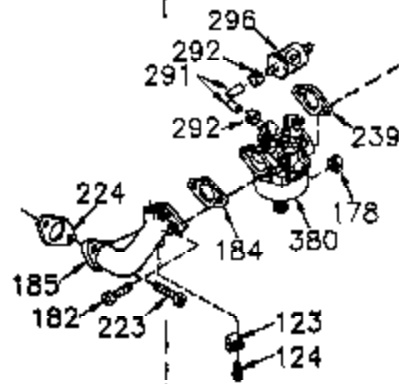

CONTINUED FROM PAGE 2

Ref #	Part Number	Qty	Description
30	35422A	1	Crankshaft
31	35327	1	Counterbalance Gear
40	35776A	1	Piston, Pin & Ring Set (Std.)
40	35777A	1	Piston, Pin & Ring Set (.010" OS)
40	35778A	1	Piston, Pin & Ring Set (.020" OS)
41	35773A	1	Piston & Pin Ass'y. (Std.) (Incl. 43)
41	35774A	1	Piston & Pin Ass'y. (.010" OS) (Incl. 43)
41	35775A	1	Piston & Pin Ass'y. (.020" OS) (Incl. 43)
42	35779	1	Ring Set (Std.)
42	35780	1	Ring Set (.010" OS)
42	35781	1	Ring Set (.020" OS)
43	35772	2	Piston Pin Retaining Ring
45	36895	1	Connecting Rod Ass'y. (Incl. 47)
47	651033	2	Connecting Rod Bolt
48	34034	2	Valve Lifter
50	35381	1	Camshaft (MCR)
51	35315A	1	Counterbalance Weight
52	31356	1	Oil Pump Ass'y.
69	35317	1	* Mounting Flange Gasket
70	35711A	1	Mounting Flange (Incl. 72, 75 & 80)
72	31927	1	Oil Drain Plug
75	35319	1	Oil Seal
80	35783	1	Governor Shaft
81	30590A	2	Washer
82	35378	1	Governor Gear Ass'y. (Incl. 81)
83	30588A	1	Governor Spool
84	29193	2	Retaining Ring
86	650833	7	Screw, 1/4-20 x 1-3/16"
88	31707A	1	Spacer (Incl. 81)
89	32589	1	Flywheel Key
123	33261	1	Intake Pipe Brace
124	651031	3	Screw, 1/4-20 x 9/16"
171	28424	1	Breather Element
178	29752	2	Nut & Lock Washer, 1/4-28
182	30088A	2	Screw, 1/4-28 x 1"
184	33263	1	* Carburetor To Intake Pipe Gasket
185	34926	1	Intake Pipe
223	650378	2	Screw, T-30, 5/16-18 x 1-3/32"
224	27915A	1	* Intake Pipe Gasket
234	650825	2	Nut & Lock Washer, 1/4-20
238	650834	2	Screw, 10-32 x 1-17/32"
239	33629	1	* Air Cleaner Gasket
240	35538B	1	Air Cleaner Body (Incl. 239)
245A	35404	1	Air Cleaner Filter
245	35403	1	Air Cleaner Filter (Incl. 234)
250	35961	1	Air Cleaner Cover
251	650886	2	Wing Nut, 1/4-20
291	30705	1	Fuel Line
292	26460	3	Fuel Line Clamp
292	26460		Fuel Line Clamp
305	35574	1	Oil Fill Tube
307	35499	1	"O" Ring
308	35437	1	Fill Tube Clip
310	35576	1	Dipstick
380	640091A	1	Carburetor (Incl. 184)