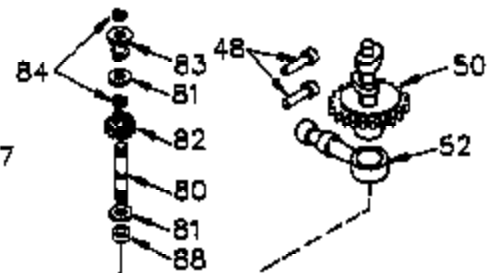

CONTINUED FROM PAGE 2

Ref #	Part Number	Qty	Description
30	35422A	1	Crankshaft
31	35327	1	Counterbalance Gear
40	35776A	1	Piston, Pin & Ring Set (Std.)
40	35777A	1	Piston, Pin & Ring Set (.010" OS)
40	35778A	1	Piston, Pin & Ring Set (.020" OS)
41	35773A	1	Piston & Pin Ass'y. (Std.) (Incl. 43)
41	35774A	1	Piston & Pin Ass'y. (.010" OS) (Incl. 43)
41	35775A	1	Piston & Pin Ass'y. (.020" OS) (Incl. 43)
42	35779	1	Ring Set (Std.)
42	35780	1	Ring Set (.010" OS)
42	35781	1	Ring Set (.020" OS)
43	35772	2	Piston Pin Retaining Ring
45	36895	1	Connecting Rod Ass'y. (Incl. 47)
47	651033	2	Connecting Rod Bolt
48	34034	2	Valve Lifter
50	35381	1	Camshaft (MCR)
51	35315A	1	Counterbalance Weight
52	31356	1	Oil Pump Ass'y.
69	35317	1	* Mounting Flange Gasket
70	35711A	1	Mounting Flange (Incl. 72, 75 & 80)
72	31927	1	Oil Drain Plug
75	35319	1	Oil Seal
80	35783	1	Governor Shaft
81	30590A	2	Washer
82	35378	1	Governor Gear Ass'y. (Incl. 81)
83	30588A	1	Governor Spool
84	29193	2	Retaining Ring
86	650833	7	Screw, 1/4-20 x 1-3/16"
88	31707A	1	Spacer (Incl. 81)
89	32589	1	Flywheel Key
123	33261	1	Intake Pipe Brace
124	651031	3	Screw, 1/4-20 x 9/16"
171	28424	1	Breather Element
178	29752	2	Nut & Lock Washer, 1/4-28
182	30088A	2	Screw, 1/4-28 x 1"
184	33263	1	* Carburetor To Intake Pipe Gasket
185	34926	1	Intake Pipe
223	650378	2	Screw, T-30, 5/16-18 x 1-3/32"
224	27915A	1	* Intake Pipe Gasket
234	650825	2	Nut & Lock Washer, 1/4-20
238	650834	2	Screw, 10-32 x 1-17/32"
239	33629	1	* Air Cleaner Gasket
240	35538B	1	Air Cleaner Body (Incl. 239)
245A	35404	1	Air Cleaner Filter
245	35403	1	Air Cleaner Filter (Incl. 234)
250	35961	1	Air Cleaner Cover
251	650886	2	Wing Nut, 1/4-20
291	30705	1	Fuel Line
292	26460	3	Fuel Line Clamp
292	26460		Fuel Line Clamp
305	35574	1	Oil Fill Tube
307	35499	1	"O" Ring
308	35437	1	Fill Tube Clip
310	35576	1	Dipstick
380	640091A	1	Carburetor (Incl. 184)