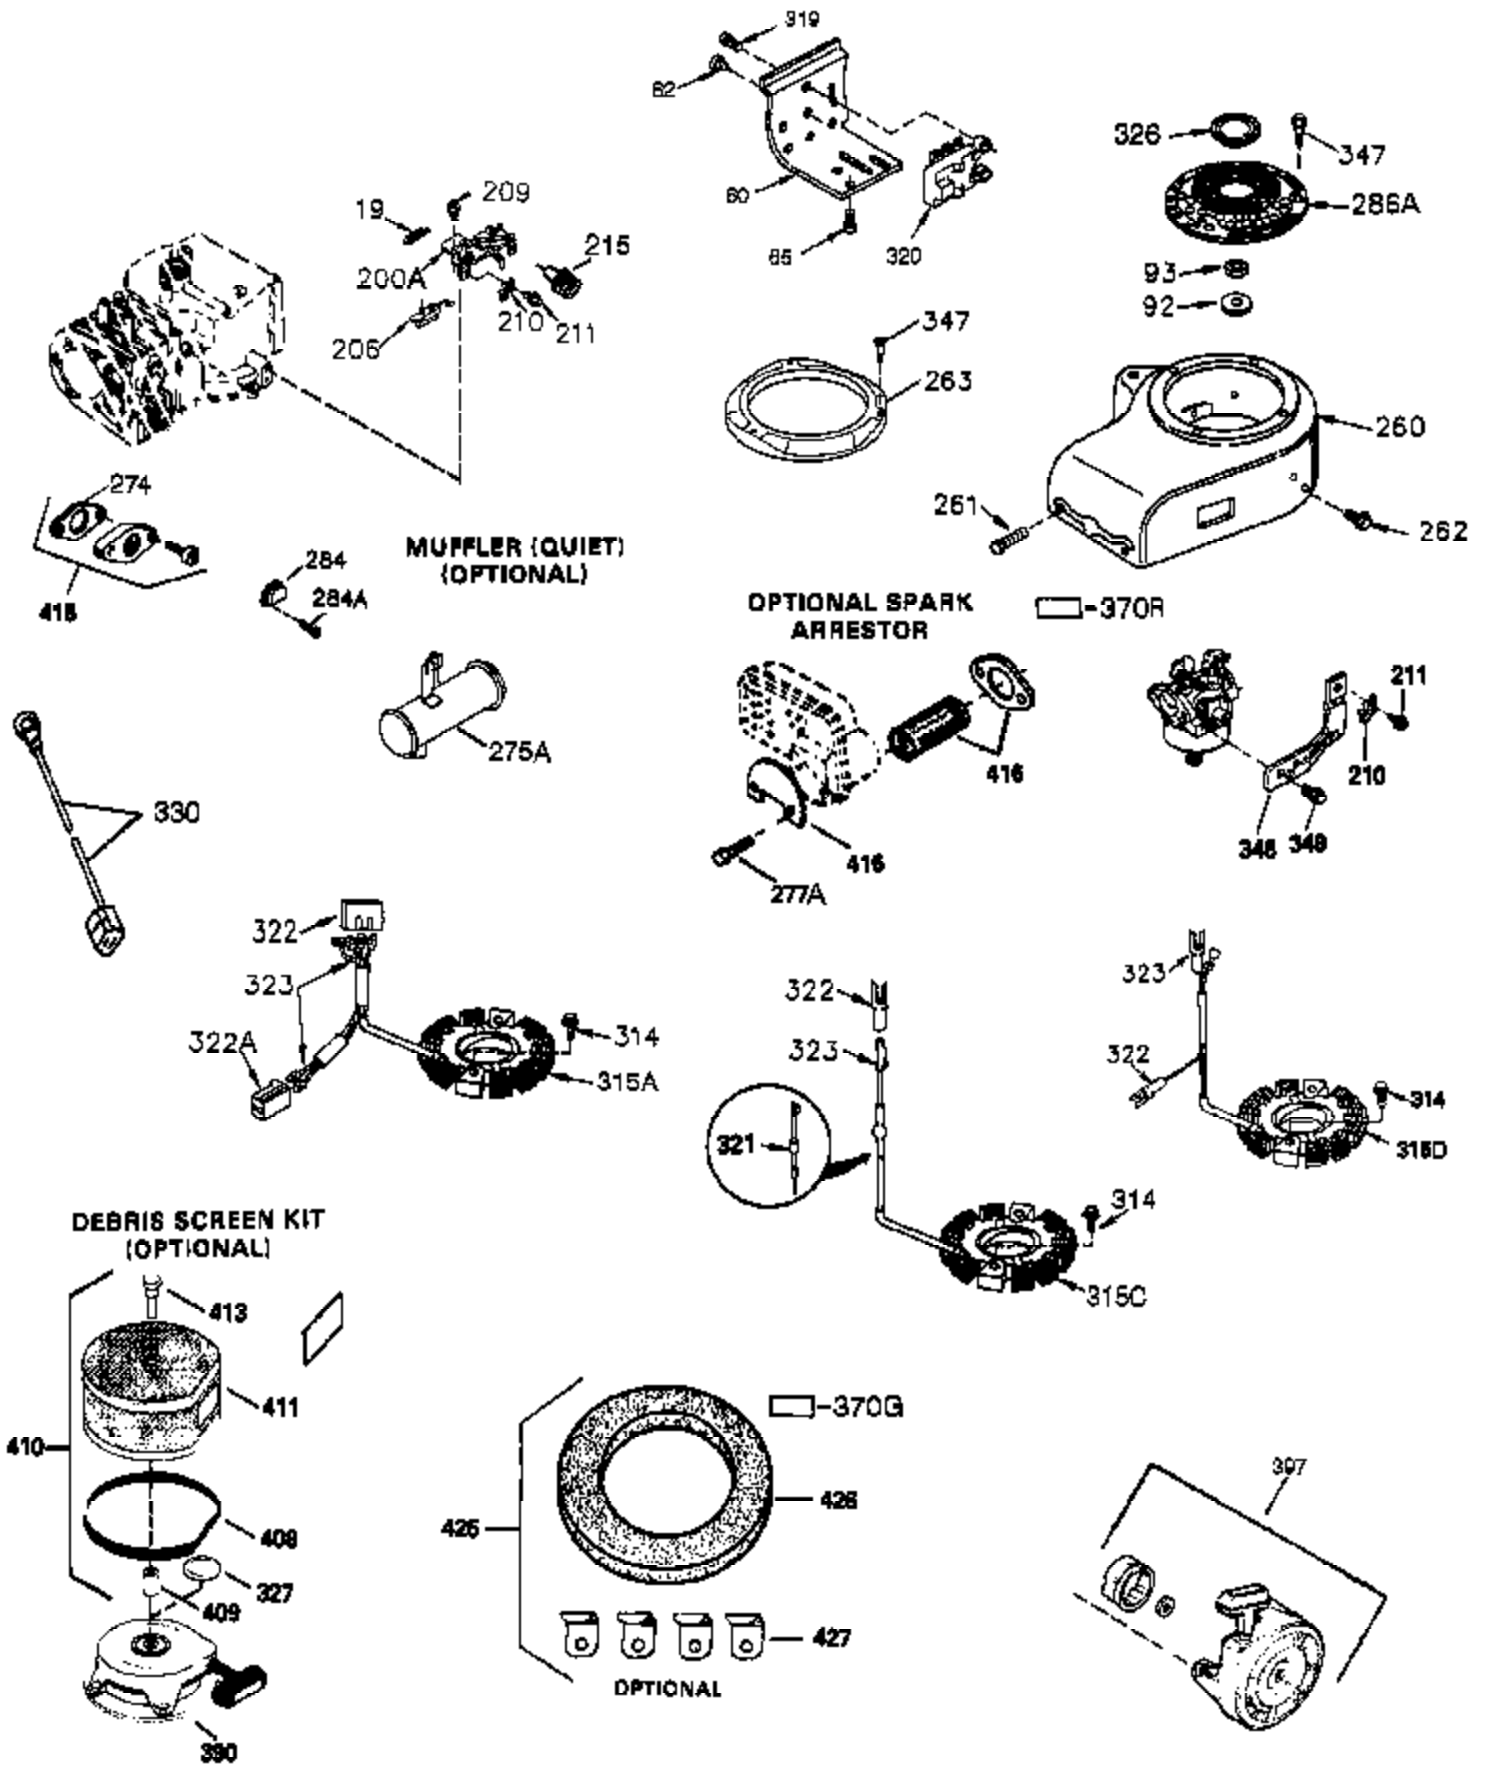

Ref #	Part Number	Qty	Description
19	34043	1	Extension Spring
60	33273A	1	Blower Housing Extension
62	650760	1	Screw, 8-32 x 3/8"
65	650128	1	Screw, 10-24 x 1/2"
92	650880	1	Lock Washer
93	650881	1	Flywheel Nut
171	28424	1	Breather Element
209	650902	2	Screw, 10-32 x 7/16"
210	27793	1	Conduit Clip
211	28942	1	Screw, 10-32 x 3/8"
260	33635C	1	Blower Housing
261	650788	2	Screw, 5/16-18 x 3/4"
262	29747B	2	Screw, T-40, 5/16-24 x 21/32"
314	650873	2	Screw, 1/4-20 x 3/4"
321	611161	1	Diode
322	611142	1	Connector Body
323	611118	2	Terminal
330	611167	1	Wire Harness
370G	35274	1	Oil Instruction Decal
390	590746	1	Rewind Starter (NOTE: This engine could have built with 590704 starter.)