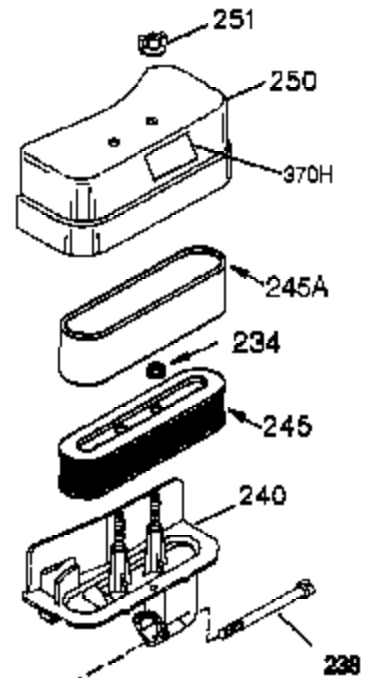

Ref #	Part Number	Qty	Description
260	33635C	1	Blower Housing
261	650788	2	Screw, 5/16-18 x 3/4"
262	651084	2	Screw, 5/16-18 x 9/16"
264A	650802	1	Screw, 1/4-20 x 5/8" (SHIP LOOSE)
265	33272D	1	Cylinder Head Cover
275	40030	1	Muffler (SHIP LOOSE IN BULK)
276A	31588	1	Locking Plate (SHIP LOOSE IN BULK)
279	650729	2	Screw, 5/16-18 x 3-3/16" (SHIP LOOSE)
285	35985C	1	Starter Cup
287	29752	4	Nut & Lock Washer, 1/4-28
290	29774	1	Fuel Line
291	30705	1	Fuel Line
292	26460	3	Fuel Line Clamp
295	35857	1	Fuel Shut-Off Valve (Incl. 292)
298	28763	2	Screw, 10-32 x 39/64"
300	33583B	1	Fuel Tank (Incl. 292, 298 & 301)
301	37845	1	Fuel Cap
314	650873	2	Screw, 1/4-20 x 3/4"
315	611285	1	Alternator Coil (3/5 Split)(Incl. 321 - 323)
321	611161	1	Diode
322	611281	1	Connector Body
323	611282	2	Terminal
324	33177	1	Terminal
325	29443	1	Wire Clip
325A	34246	1	Wire Clip
325B	34246	1	Wire Clip
361	650990	4	Screw, T-30, 1/4-20 x 15/32"
370K	36695	1	Starter Plug
390	590746	1	Rewind Starter (NOTE: This engine could have been built with 590704 starter.)
395	36680	1	Electric Starter Motor (12 Volt)

CONTINUED FROM PAGE 2