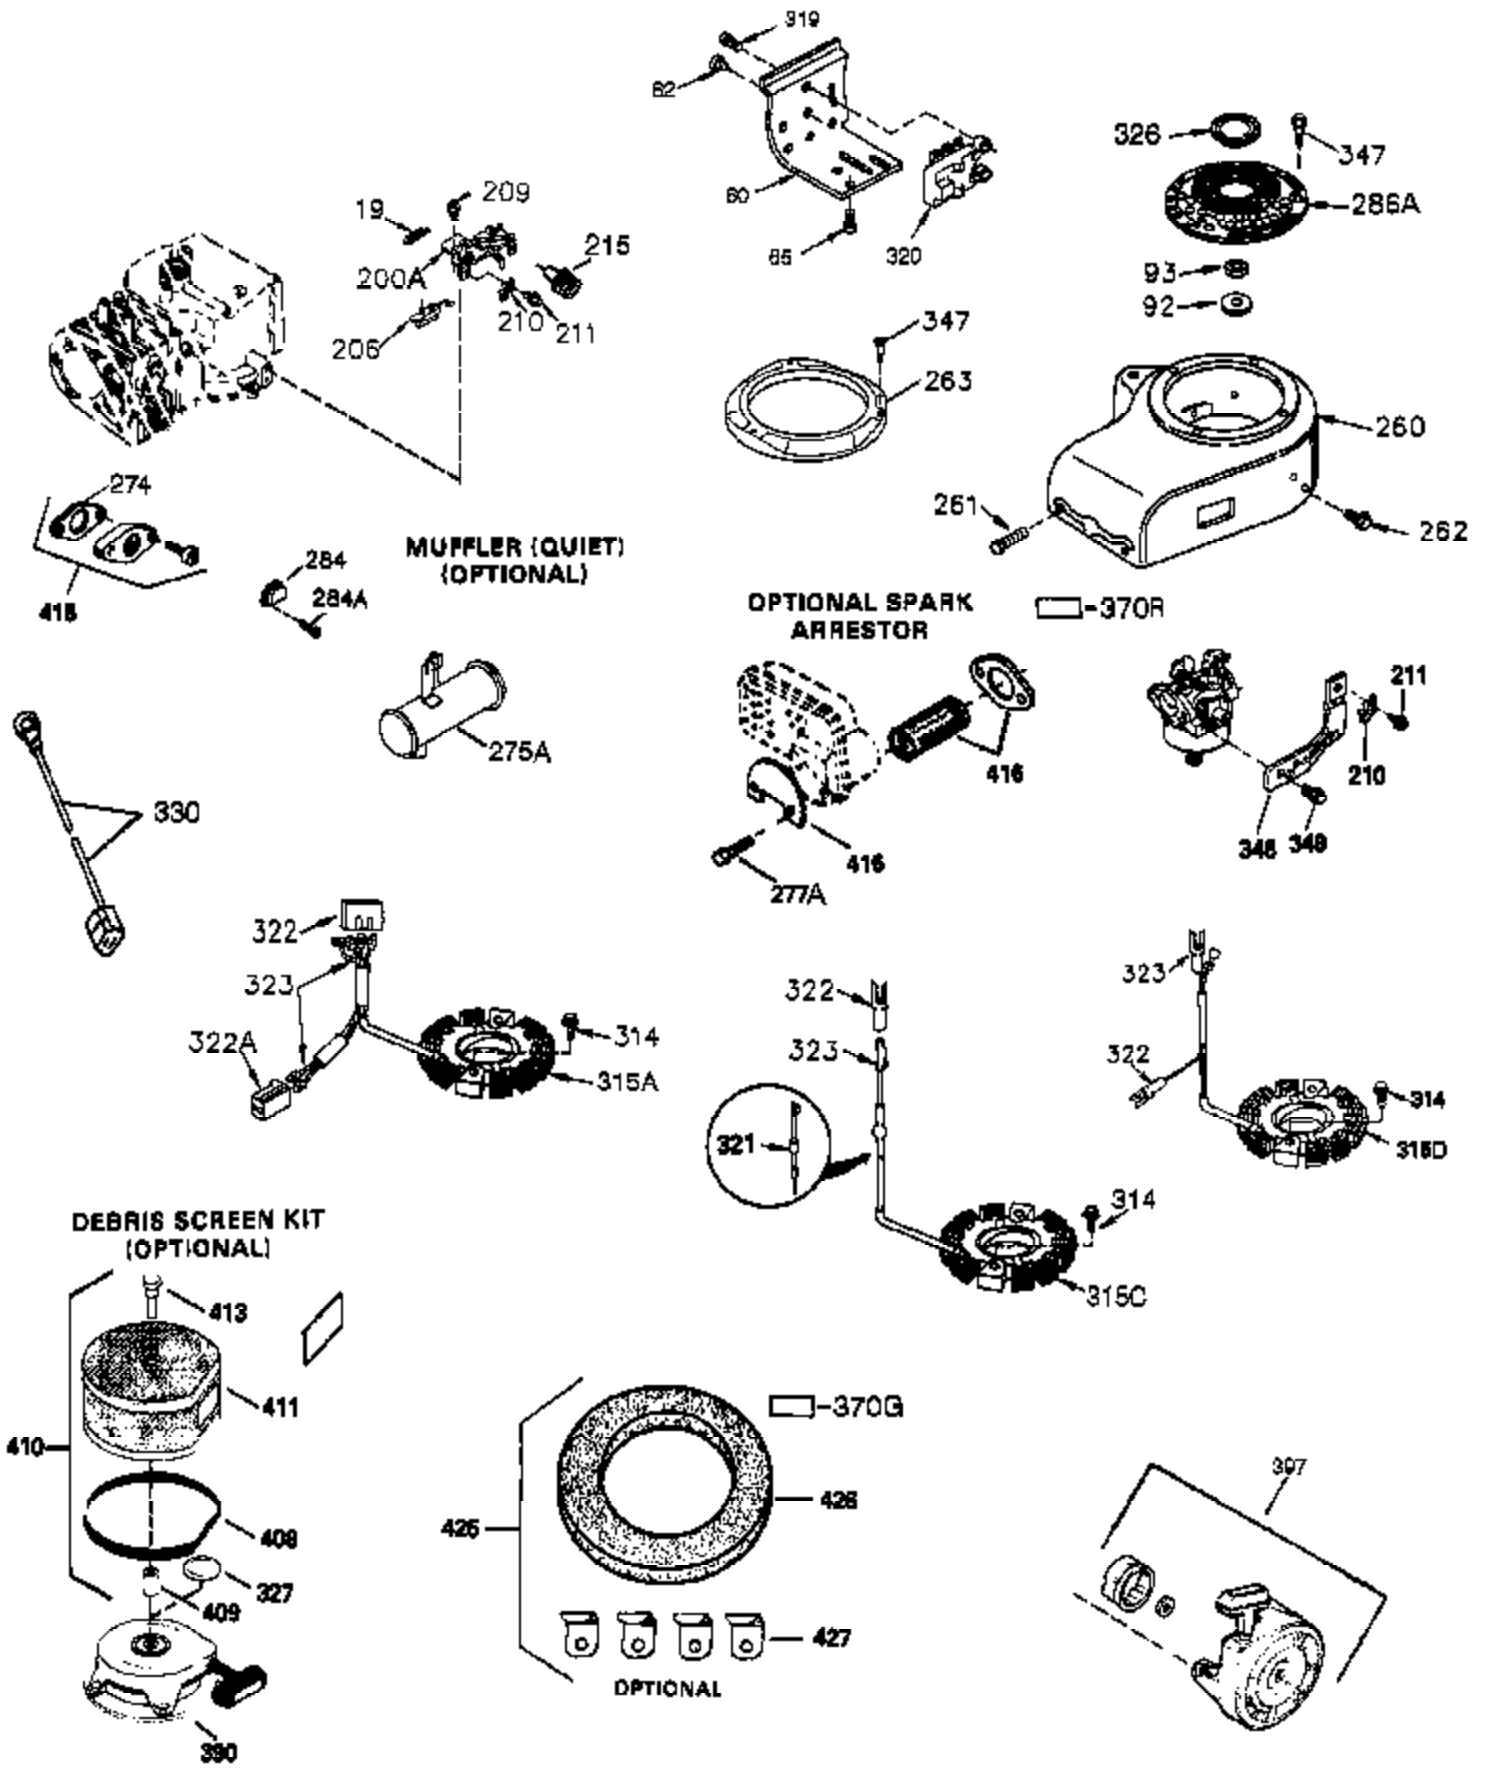

Ref #	Part Number	Qty	Description
60	33273A	1	Blower Housing Extension
65	650128	1	Screw, 10-24 x 1/2"
92	650880	1	Lock Washer
93	650881	1	Flywheel Nut
171	28424	1	Breather Element
206	610973	1	Terminal
209	30200	2	Screw, 10-24 x 9/16"
215	32410	1	Control Knob
260	33635C	1	Blower Housing
261	650788	2	Screw, 5/16-18 x 3/4"
262	651084	2	Screw, 5/16-18 x 9/16"
327	35392	1	Starter Plug
370B	36507	1	Speed Control Decal
370G	35274	1	Oil Instruction Decal
390	590746	1	Rewind Starter (NOTE: This engine could have been built with 590704 starter.)