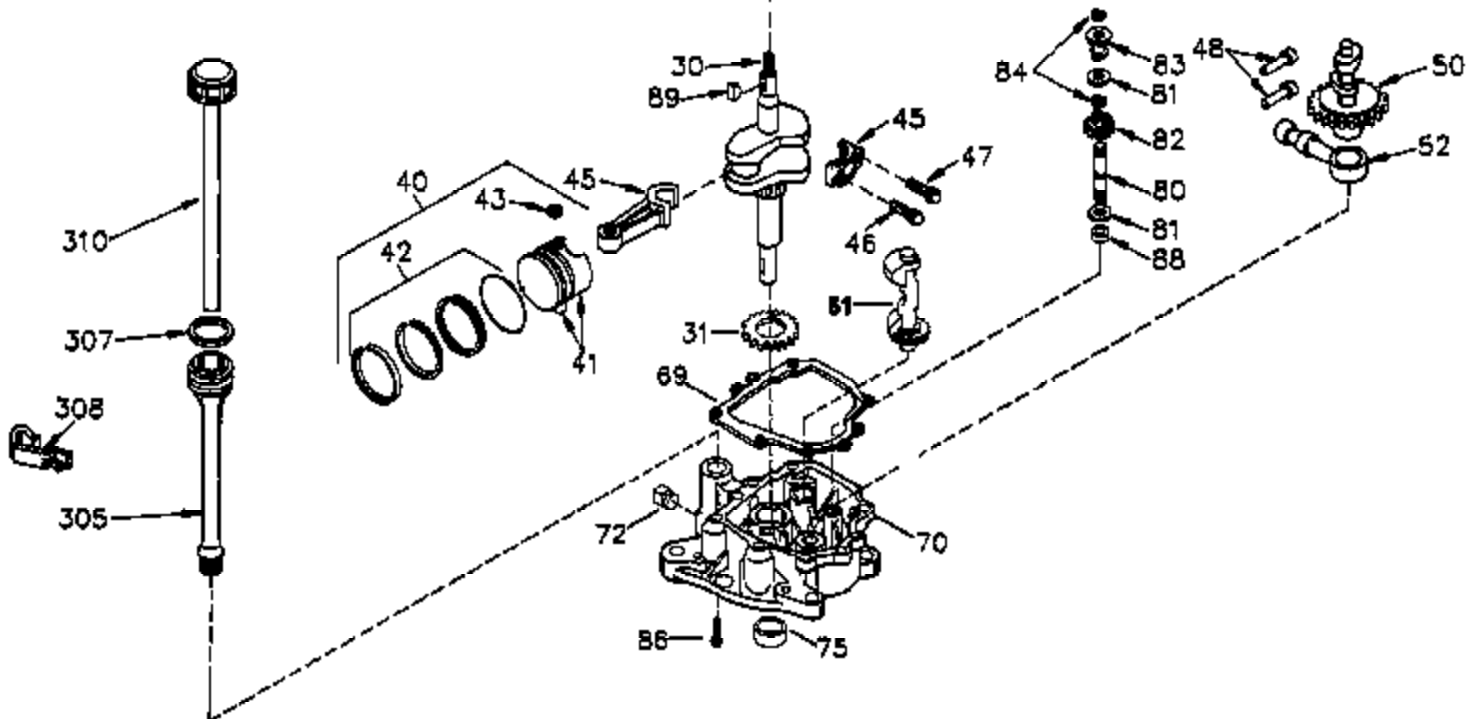

CONTINUED FROM PAGE 2

Ref #	Part Number	Qty	Description
30	35422A	1	Crankshaft
31	35327	1	Counterbalance Gear
40	35776A	1	Piston, Pin & Ring Set (Std.)(Incl. 4 1,42 & 43)
40	35777A	1	Piston, Pin & Ring Set (.010" OS)(Incl. 41,42 & 43)
40	35778A	1	Piston, Pin & Ring Set (.020" OS)(Incl. 41,42 & 43)
41	35773A	1	Piston & Pin Ass'y. (Std.) (Incl. 43)
41	35774A	1	Piston & Pin Ass'y. (.010" OS) (Incl. 43)
41	35775A	1	Piston & Pin Ass'y. (.020" OS) (Incl. 43)
42	35779	1	Ring Set (Std.)
42	35780	1	Ring Set (.010" OS)
42	35781	1	Ring Set (.020" OS)
43	35772	2	Piston Pin Retaining Ring
45	36895	1	Connecting Rod Ass'y. (Incl. 47)
47	651033	2	Connecting Rod Bolt
48	34034	2	Valve Lifter
50	35381	1	Camshaft (MCR)
51	35315A	1	Counterbalance Weight
52	31356	1	Oil Pump Ass'y.
69	35317	1	* Mounting Flange Gasket
70	35711A	1	Mounting Flange (Incl. 72,75,80 & 81)
72	31927	1	Oil Drain Plug
75	35319	1	Oil Seal
80	35783	1	Governor Shaft
81	30590A	2	Washer
82	35378	1	Governor Gear Ass'y. (Incl. 81)
83	30588A	1	Governor Spool
84	29193	2	Retaining Ring
86	650833	8	Screw, 1/4-20 x 1-3/16"
88	31707A	1	Spacer (Incl. 81)
89	32589	1	Flywheel Key
123	33261	1	Intake Pipe Bracket
124	651031	3	Screw, 1/4-20 x 9/16"
171	28424	1	Breather Element
178	29752	2	Nut & Lock Washer, 1/4-28
182	30088A	2	Screw, 1/4-28 x 1"
184	33263	1	* Carburetor To Intake Pipe Gasket
185	34926	1	Intake Pipe
223	650378	2	Screw, T-30, 5/16-18 x 1-3/32"
224	27915A	1	* Intake Pipe Gasket
234	650825	2	Nut & Lock Washer, 1/4-20
238	650834	2	Screw, 10-32 x 1-17/32"
239	33629	1	* Air Cleaner Gasket
240	35538B	1	Air Cleaner Body (Incl. 239)
245	35403	1	Air Cleaner Filter (Incl. 234)
245	35404	1	Air Cleaner Filter
250	35961	1	Air Cleaner Cover
251	650886	2	Wing Nut, 1/4-20
292	26460	2	Fuel Line Clamp
305	35574	1	Oil Fill Tube
307	35499	1	"O" Ring
308	35437	1	Fill Tube Clip
310	35576	1	Dipstick
370B	36507	1	Speed Control Decal
380	640126	1	Carburetor (Incl. 184)
400	36452B	1	Gasket Set (Include items marked PK in notes)
420	730225A	1	SAE 30 4-Cycle Engine Oil (Quart)