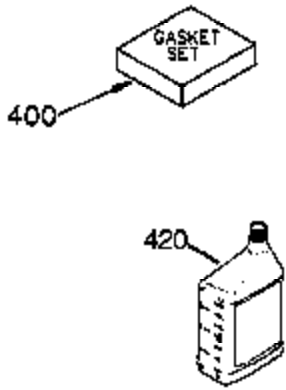

CONTINUED FROM PAGE 2

Ref #	Part Number	Qty	Description
30	35422A	1	Crankshaft
31	35327	1	Counterbalance Gear
40	35776A	1	Piston, Pin & Ring Set (Std.)(Incl. 4 1,42 & 43)
40	35777A	1	Piston, Pin & Ring Set (.010" OS)(Incl. 41,42 & 43)
40	35778A	1	Piston, Pin & Ring Set (.020" OS)(Incl. 41,42 & 43)
41	35773A	1	Piston & Pin Ass'y. (Std.) (Incl. 43)
41	35774A	1	Piston & Pin Ass'y. (.010" OS) (Incl. 43)
41	35775A	1	Piston & Pin Ass'y. (.020" OS) (Incl. 43)
42	35779	1	Ring Set (Std.)
42	35780	1	Ring Set (.010" OS)
42	35781	1	Ring Set (.020" OS)
43	35772	2	Piston Pin Retaining Ring
45	36895	1	Connecting Rod Ass'y. (Incl. 47)
47	651033	2	Connecting Rod Bolt
48	34034	2	Valve Lifter
50	35381	1	Camshaft (MCR)
51	35315A	1	Counterbalance Weight
52	31356	1	Oil Pump Ass'y.
69	35317	1	* Mounting Flange Gasket
70	35711A	1	Mounting Flange (Incl. 72,75,80 & 81)
72	31927	1	Oil Drain Plug
75	35319	1	Oil Seal
80	35783	1	Governor Shaft
81	30590A	2	Washer
82	35378	1	Governor Gear Ass'y. (Incl. 81)
83	30588A	1	Governor Spool
84	29193	2	Retaining Ring
86	650833	8	Screw, 1/4-20 x 1-3/16"
88	31707A	1	Spacer (Incl. 81)
89	32589	1	Flywheel Key
123	33261	1	Intake Pipe Bracket
124	651031	3	Screw, 1/4-20 x 9/16"
171	28424	1	Breather Element
178	29752	2	Nut & Lock Washer, 1/4-28
182	30088A	2	Screw, 1/4-28 x 1"
184	33263	1	* Carburetor To Intake Pipe Gasket
185	34926	1	Intake Pipe
223	650378	2	Screw, T-30, 5/16-18 x 1-3/32"
224	27915A	1	* Intake Pipe Gasket
234	650825	2	Nut & Lock Washer, 1/4-20
238	650834	2	Screw, 10-32 x 1-17/32"
239	33629	1	* Air Cleaner Gasket
240	35538B	1	Air Cleaner Body (Incl. 239)
245	35403	1	Air Cleaner Filter (Incl. 234)
245	35404	1	Air Cleaner Filter
250	35961	1	Air Cleaner Cover
251	650886	2	Wing Nut, 1/4-20
292	26460	2	Fuel Line Clamp
305	35574	1	Oil Fill Tube
307	35499	1	"O" Ring
308	35437	1	Fill Tube Clip
310	35576	1	Dipstick
370B	36507	1	Speed Control Decal
380	640126	1	Carburetor (Incl. 184)
400	36452B	1	Gasket Set (Include items marked PK in notes)
420	730225A	1	SAE 30 4-Cycle Engine Oil (Quart)