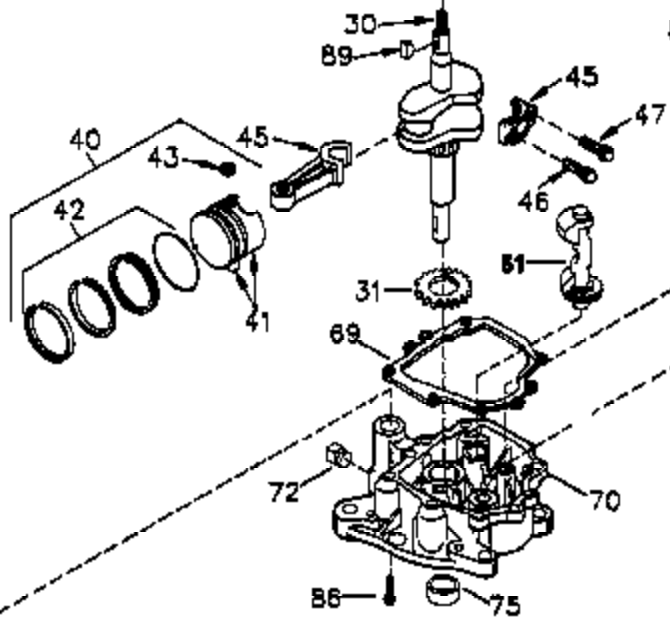

CONTINUED FROM PAGE 2

Ref #	Part Number	Qty	Description
30	35429A	1	Crankshaft
31	35327	1	Counterbalance Gear
40	35776A	1	Piston, Pin & Ring Set (Std.)
40	35777A	1	Piston, Pin & Ring Set (.010" OS)
40	35778A	1	Piston, Pin & Ring Set (.020" OS)
41	35773A	1	Piston & Pin Ass'y. (Std.) (Incl. 43)
41	35774A	1	Piston & Pin Ass'y. (.010" OS) (Incl. 43)
41	35775A	1	Piston & Pin Ass'y. (.020" OS) (Incl. 43)
42	35779	1	Ring Set (Std.)
42	35780	1	Ring Set (.010" OS)
42	35781	1	Ring Set (.020" OS)
43	35772	2	Piston Pin Retaining Ring
45	36895	1	Connecting Rod Ass'y. (Incl. 47)
47	651033	2	Connecting Rod Bolt
48	34034	2	Valve Lifter
50	35381	1	Camshaft (MCR)
51	35315A	1	Counterbalance Weight
52	31356	1	Oil Pump Ass'y.
69	35317	1	* Mounting Flange Gasket
70	35711A	1	Mounting Flange (Incl. 72, 75 & 80)
72	31927	1	Oil Drain Plug
75	35319	1	Oil Seal
80	35783	1	Governor Shaft
81	30590A	2	Washer
82	35378	1	Governor Gear Ass'y. (Incl. 81)
83	30588A	1	Governor Spool
84	29193	2	Retaining Ring
86	650833	7	Screw, 1/4-20 x 1-3/16"
88	31707A	1	Spacer (Incl. 81)
89	32589	1	Flywheel Key
123	33261	1	Intake Pipe Brace
124	651031	3	Screw, 1/4-20 x 9/16"
171	28424	1	Breather Element
178	29752	2	Nut & Lock Washer, 1/4-28
182	30088A	2	Screw, 1/4-28 x 1"
184	33263	1	* Carburetor To Intake Pipe Gasket
185	34926	1	Intake Pipe
223	650378	2	Screw, T-30, 5/16-18 x 1-3/32"
224	27915A	1	* Intake Pipe Gasket
234	650825	2	Nut & Lock Washer, 1/4-20
238	650834	2	Screw, 10-32 x 1-17/32"
239	33629	1	* Air Cleaner Gasket
240	35538B	1	Air Cleaner Body (Incl. 239)
245	35403	1	Air Cleaner Filter (Incl. 234)
245A	35404	1	Air Cleaner Filter
250	35961	1	Air Cleaner Cover
251	650886	2	Wing Nut, 1/4-20
292	26460	1	Fuel Line Clamp
305	35574	1	Oil Fill Tube
307	35499	1	"O" Ring
308	35437	1	Fill Tube Clip
310	35576	1	Dipstick
380	640091A	1	Carburetor (Incl. 184)
400	36452B	1	* Gasket Set (Incl. items marked PK in notes)
417	650696	2	Screw, 5/16-18 x 2-45/64" (Optional)