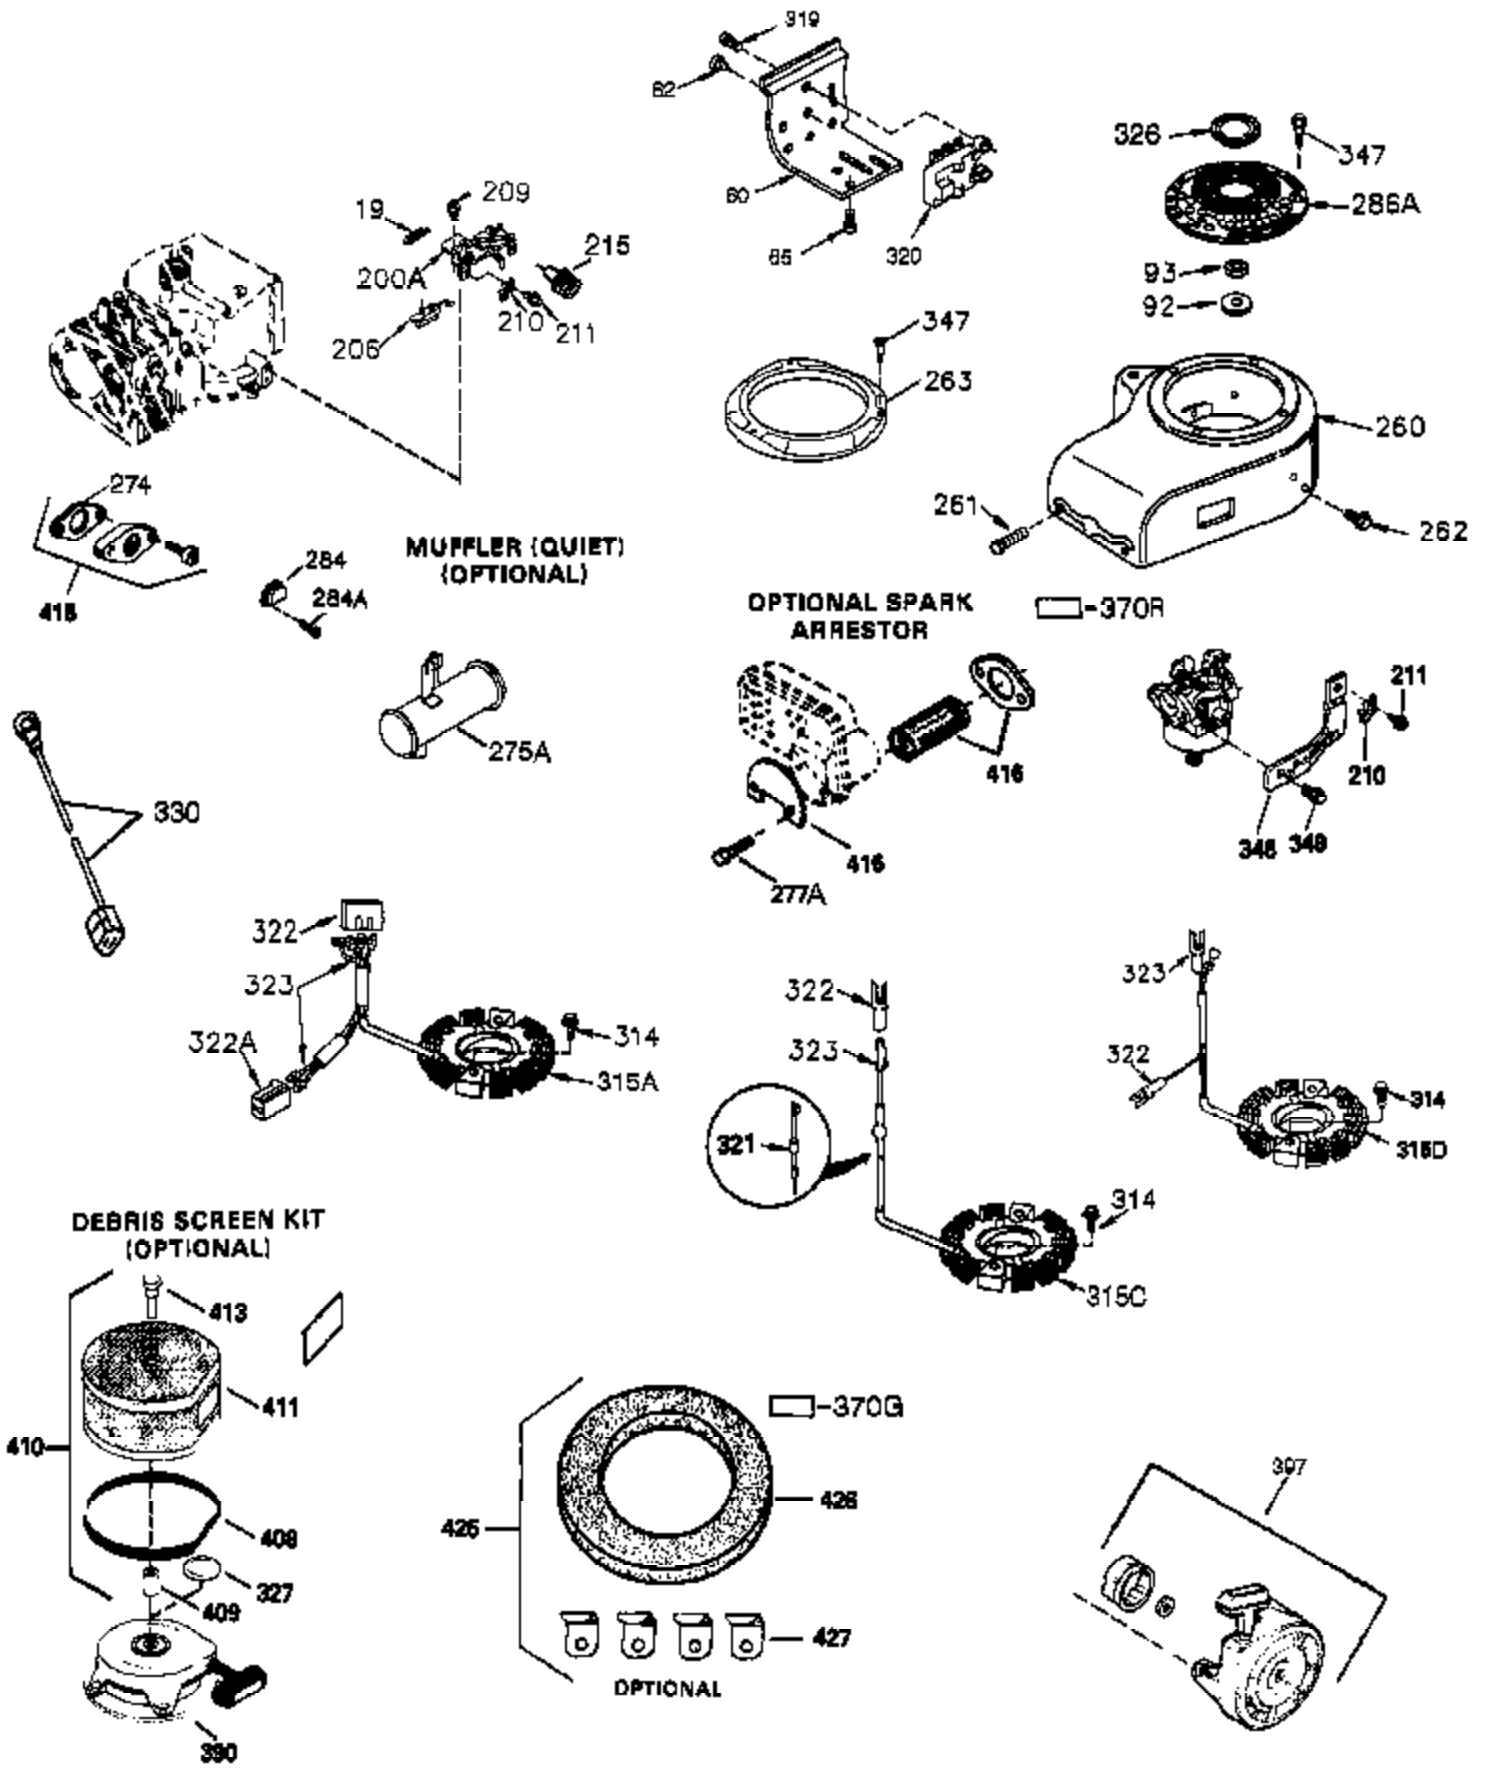

Ref #	Part Number	Qty	Description
19	36495	1	Extension Spring
60	33273A	1	Blower Housing Extension
62	650760	1	Screw, 8-32 x 3/8"
65	650128	1	Screw, 10-24 x 1/2"
92	650880	1	Lock Washer
93	650881	1	Flywheel Nut
171	28424	1	Breather Element
209	650902	2	Screw, 10-32 x 7/16"
210	27793	1	Conduit Clip
211	28942	1	Screw, 10-32 x 3/8"
260	33635C	1	Blower Housing
261	650788	2	Screw, 5/16-18 x 3/4"
262	651084	2	Screw, 5/16-18 x 9/16"
370G	35274	1	Oil Instruction Decal
390	590746	1	Recoil Starter (NOTE: This engine could have been built with 590704 starter.)
416	34479A	1	Spark Arrestor Screen Kit (Optional)
417	650696	2	Screw, 5/16-18 x 2-45/64" (Optional)