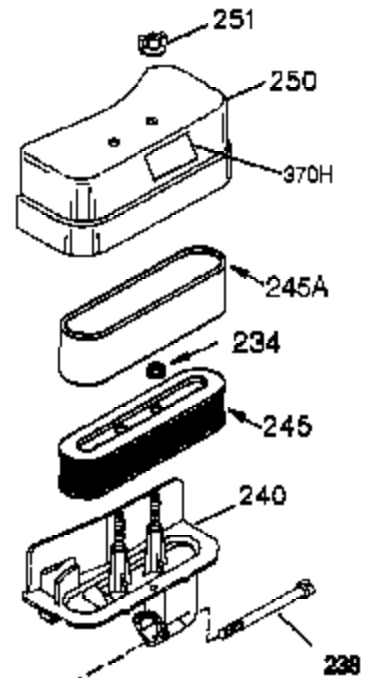

Ref #	Part Number	Qty	Description
260	33635C	1	Blower Housing
261	650788	2	Screw, 5/16-18 x 3/4"
262	651084	2	Screw, 5/16-18 x 9/16"
264	650990	1	Screw, T-30, 1/4-20 x 15/32"
264A	650802	1	Screw, 1/4-20 x 5/8"
265	33272D	1	Cylinder Head Cover
275	40003	1	Muffler
276	31588	1	Locking Plate
277	650729	2	Screw, 5/16-18 x 3-3/16"
285	35985C	1	Starter Cup
287	28763	2	Screw, 10-32 x 39/64"
290	30705	1	Fuel Line
292	26460	1	Fuel Line Clamp
298	28763	2	Screw, 10-32 x 33/64"
300	33583B	1	Fuel Tank (Incl. 292, 298 & 301)
301	37845	1	Fuel Cap
314	650873	2	Screw, 1/4-20 x 3/4"
315	611285	1	Alternator Coil (3/5 Split)(Incl. 321 -323)
321	611161	1	Diode
322	611281	1	Connector Body
323	611282	2	Terminal
324	33177	1	Terminal
325	29443	1	Wire Clip
325B	34246	1	Wire Clip
325B	34246	1	Wire Clip
361	650990	4	Screw, T-30, 1/4-20 x 15/32"
370K	36695	1	Starter Decal
390	590746	1	Rewind Starter (NOTE: This engine could have been built with 590704 starter.)
395	36680	1	Electric Starter Motor (12 Volt)
417	650696	2	Screw, 5/16-18 x 2-45/64"

CONTINUED FROM PAGE 2