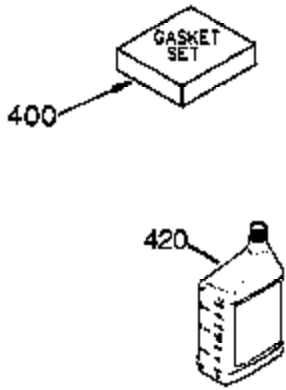

CONTINUED FROM PAGE 2

Ref #	Part Number	Qty	Description
30	35422A	1	Crankshaft
31	35327	1	Counterbalance Gear
40	35776A	1	Piston, Pin & Ring Set (Std.)(Incl. 4 1,42 & 43)
40	35777A	1	Piston, Pin & Ring Set (.010" OS)(Incl. 41,42 & 43)
40	35778A	1	Piston, Pin & Ring Set (.020" OS)(Incl. 41,42 & 43)
41	35773A	1	Piston & Pin Ass'y. (Std.) (Incl. 43)
41	35774A	1	Piston & Pin Ass'y. (.010" OS) (Incl. 43)
41	35775A	1	Piston & Pin Ass'y. (.020" OS) (Incl. 43)
42	35779	1	Ring Set (Std.)
42	35780	1	Ring Set (.010" OS)
42	35781	1	Ring Set (.020" OS)
43	35772	2	Piston Pin Retaining Ring
45	36895	1	Connecting Rod Ass'y. (Incl. 47)
47	651033	2	Connecting Rod Bolt
48	34034	2	Valve Lifter
50	35381	1	Camshaft (MCR)
51	35315A	1	Counterbalance Weight
52	31356	1	Oil Pump Ass'y.
69	35317	1	* Mounting Flange Gasket
70	35711A	1	Mounting Flange (Incl. 72,72A,75 & 80)
72A	28483	1	Oil Drain Plug
72	31927	1	Oil Drain Plug
75	35319	1	Oil Seal
80	35783	1	Governor Shaft
81	30590A	2	Washer
82	35378	1	Governor Gear Ass'y. (Incl. 81)
83	30588A	1	Governor Spool
84	29193	2	Retaining Ring
86	650833	7	Screw, 1/4-20 x 1-3/16"
88	31707A	1	Spacer (Incl. 81)
89	32589	1	Flywheel Key
123	33261	1	Intake Pipe Bracket
124	651031	3	Screw, 1/4-20 x 9/16"
171	28424	1	Breather Element
178	29752	2	Nut & Lock Washer, 1/4-28
182	30088A	2	Screw, 1/4-28 x 1"
184	33263	1	* Carburetor To Intake Pipe Gasket
185	34926	1	Intake Pipe
223	650378	2	Screw, T-30, 5/16-18 x 1-3/32"
224	27915A	1	* Intake Pipe Gasket
234	650825	2	Nut & Lock Washer, 1/4-20
238	650834	2	Screw, 10-32 x 1-17/32"
239	33629	1	* Air Cleaner Gasket
240	35538B	1	Air Cleaner Body (Incl. 239)
245A	35404	1	Air Cleaner Filter
245	35403	1	Air Cleaner Filter (Incl. 234)
250	35961	1	Air Cleaner Cover
251	650886	2	Wing Nut, 1/4-20
292	26460	2	Fuel Line Clamp
305	35574	1	Oil Fill Tube
307	35499	1	"O" Ring
308	35437	1	Fill Tube Clip
310	35576	1	Dipstick
380	640091A	1	Carburetor (Incl. 184)
400	36452B	1	* Gasket Set (Incl. items marked PK i n notes)
420	730225A	1	SAE 30 4-Cycle Engine Oil (Quart)