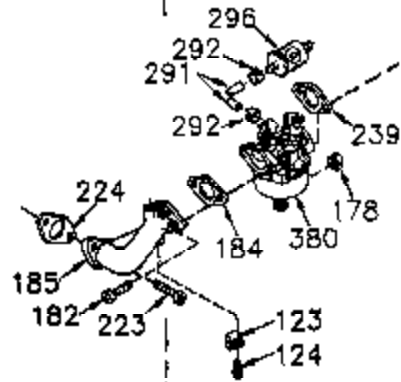

CONTINUED FROM PAGE 2

Ref #	Part Number	Qty	Description
30	35422A	1	Crankshaft
31	35327	1	Counterbalance Gear
40	35776A	1	Piston, Pin & Ring Set (Std.)(Incl. 4 1,42 & 43)
40	35777A	1	Piston, Pin & Ring Set (.010" OS)(Incl. 41,42 & 43)
40	35778A	1	Piston, Pin & Ring Set (.020" OS)(Incl. 41,42 & 43)
41	35773A	1	Piston & Pin Ass'y. (Std.) (Incl. 43)
41	35774A	1	Piston & Pin Ass'y. (.010" OS) (Incl. 43)
41	35775A	1	Piston & Pin Ass'y. (.020" OS) (Incl. 43)
42	35779	1	Ring Set (Std.)
42	35780	1	Ring Set (.010" OS)
42	35781	1	Ring Set (.020" OS)
43	35772	2	Piston Pin Retaining Ring
45	36895	1	Connecting Rod Ass'y. (Incl. 47)
47	651033	2	Connecting Rod Bolt
48	34034	2	Valve Lifter
50	35381	1	Camshaft (MCR)
51	35315A	1	Counterbalance Weight
52	31356	1	Oil Pump Ass'y.
69	35317	1	* Mounting Flange Gasket
70	35711A	1	Mounting Flange (Incl. 72,72A,75 & 80)
72A	28483	1	Oil Drain Plug
72	31927	1	Oil Drain Plug
75	35319	1	Oil Seal
80	35783	1	Governor Shaft
81	30590A	2	Washer
82	35378	1	Governor Gear Ass'y. (Incl. 81)
83	30588A	1	Governor Spool
84	29193	2	Retaining Ring
86	650833	7	Screw, 1/4-20 x 1-3/16"
88	31707A	1	Spacer (Incl. 81)
89	32589	1	Flywheel Key
123	33261	1	Intake Pipe Bracket
124	651031	3	Screw, 1/4-20 x 9/16"
171	28424	1	Breather Element
178	29752	2	Nut & Lock Washer, 1/4-28
182	30088A	2	Screw, 1/4-28 x 1"
184	33263	1	* Carburetor To Intake Pipe Gasket
185	34926	1	Intake Pipe
223	650378	2	Screw, T-30, 5/16-18 x 1-3/32"
224	27915A	1	* Intake Pipe Gasket
234	650825	2	Nut & Lock Washer, 1/4-20
238	650834	2	Screw, 10-32 x 1-17/32"
239	33629	1	* Air Cleaner Gasket
240	35538B	1	Air Cleaner Body (Incl. 239)
245A	35404	1	Air Cleaner Filter
245	35403	1	Air Cleaner Filter (Incl. 234)
250	35961	1	Air Cleaner Cover
251	650886	2	Wing Nut, 1/4-20
292	26460	2	Fuel Line Clamp
305	35574	1	Oil Fill Tube
307	35499	1	"O" Ring
308	35437	1	Fill Tube Clip
310	35576	1	Dipstick
380	640091A	1	Carburetor (Incl. 184)
400	36452B	1	* Gasket Set (Incl. items marked PK i n notes)
420	730225A	1	SAE 30 4-Cycle Engine Oil (Quart)