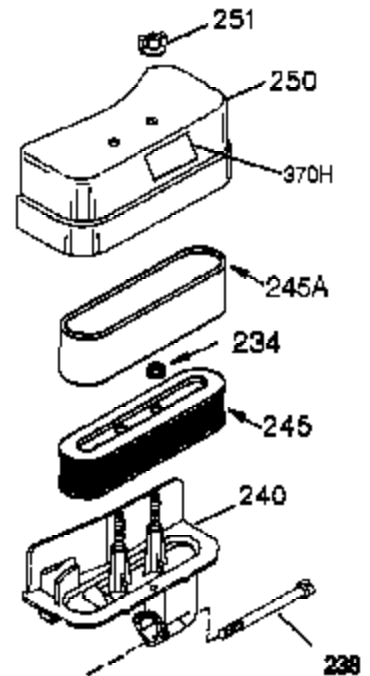

CONTINUED FROM PAGE 2

Ref #	Part Number	Qty	Description
30	35422A	1	Crankshaft
31	35327	1	Counterbalance Gear
40	35776A	1	Piston, Pin & Ring Set (Std.)(Incl. 4 1,42 & 43)
40	35777A	1	Piston, Pin & Ring Set (.010" OS)(Incl. 41,42 & 43)
40	35778A	1	Piston, Pin & Ring Set (.020" OS)(Incl. 41,42 & 43)
41	35773A	1	Piston & Pin Ass'y. (Std.) (Incl. 43)
41	35774A	1	Piston & Pin Ass'y. (.010" OS) (Incl. 43)
41	35775A	1	Piston & Pin Ass'y. (.020" OS) (Incl. 43)
42	35779	1	Ring Set (Std.)
42	35780	1	Ring Set (.010" OS)
42	35781	1	Ring Set (.020" OS)
43	35772	2	Piston Pin Retaining Ring
45	36895	1	Connecting Rod Ass'y. (Incl. 47)
47	651033	2	Connecting Rod Bolt
48	34034	2	Valve Lifter
50	35381	1	Camshaft (MCR)
51	35315A	1	Counterbalance Weight
52	31356	1	Oil Pump Ass'y.
69	35317	1	* Mounting Flange Gasket
70	35711A	1	Mounting Flange (Incl. 72,72A,75 & 80)
72A	28483	1	Oil Drain Plug
72	31927	1	Oil Drain Plug
75	35319	1	Oil Seal
80	35783	1	Governor Shaft
81	30590A	2	Washer
82	35378	1	Governor Gear Ass'y. (Incl. 81)
83	30588A	1	Governor Spool
84	29193	2	Retaining Ring
86	650833	7	Screw, 1/4-20 x 1-3/16"
88	31707A	1	Spacer (Incl. 81)
89	32589	1	Flywheel Key
123	33261	1	Intake Pipe Bracket
124	651031	3	Screw, 1/4-20 x 9/16"
171	28424	1	Breather Element
178	29752	2	Nut & Lock Washer, 1/4-28
182	30088A	2	Screw, 1/4-28 x 1"
184	33263	1	* Carburetor To Intake Pipe Gasket
185	34926	1	Intake Pipe
223	650378	2	Screw, T-30, 5/16-18 x 1-3/32"
224	27915A	1	* Intake Pipe Gasket
234	650825	2	Nut & Lock Washer, 1/4-20
238	650834	2	Screw, 10-32 x 1-17/32"
239	33629	1	* Air Cleaner Gasket
240	35538B	1	Air Cleaner Body (Incl. 239)
245A	35404	1	Air Cleaner Filter
245	35403	1	Air Cleaner Filter (Incl. 234)
250	35961	1	Air Cleaner Cover
251	650886	2	Wing Nut, 1/4-20
292	26460	2	Fuel Line Clamp
305	35574	1	Oil Fill Tube
307	35499	1	"O" Ring
308	35437	1	Fill Tube Clip
310	35576	1	Dipstick
380	640091A	1	Carburetor (Incl. 184)
400	36452B	1	* Gasket Set (Incl. items marked PK i n notes)
420	730225A	1	SAE 30 4-Cycle Engine Oil (Quart)