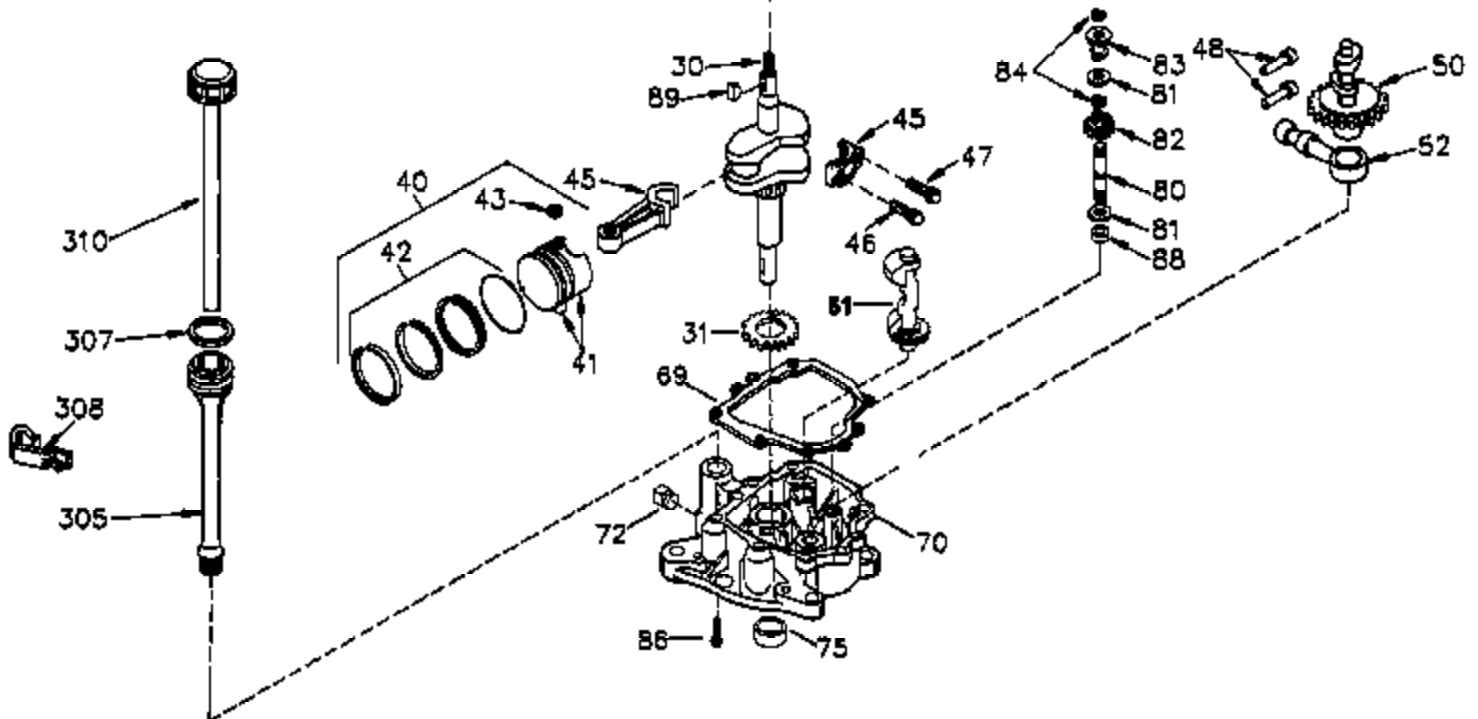

CONTINUED FROM PAGE 2

Ref #	Part Number	Qty	Description
30	35422A	1	Crankshaft
31	35327	1	Counterbalance Gear
40	35776A	1	Piston, Pin & Ring Set (Std.)(Incl. 4 1,42 & 43)
40	35777A	1	Piston, Pin & Ring Set (.010" OS)(Incl. 41,42 & 43)
40	35778A	1	Piston, Pin & Ring Set (.020" OS)(Incl. 41,42 & 43)
41	35773A	1	Piston & Pin Ass'y. (Std.) (Incl. 43)
41	35774A	1	Piston & Pin Ass'y. (.010" OS) (Incl. 43)
41	35775A	1	Piston & Pin Ass'y. (.020" OS) (Incl. 43)
42	35779	1	Ring Set (Std.)
42	35780	1	Ring Set (.010" OS)
42	35781	1	Ring Set (.020" OS)
43	35772	2	Piston Pin Retaining Ring
45	36895	1	Connecting Rod Ass'y. (Incl. 47)
47	651033	2	Connecting Rod Bolt
48	34034	2	Valve Lifter
50	35381	1	Camshaft (MCR)
51	35315A	1	Counterbalance Weight
52	31356	1	Oil Pump Ass'y.
69	35317	1	* Mounting Flange Gasket
70	35711A	1	Mounting Flange (Incl. 72,72A,75 & 80)
72A	28483	1	Oil Drain Plug
72	31927	1	Oil Drain Plug
75	35319	1	Oil Seal
80	35783	1	Governor Shaft
81	30590A	2	Washer
82	35378	1	Governor Gear Ass'y. (Incl. 81)
83	30588A	1	Governor Spool
84	29193	2	Retaining Ring
86	650833	7	Screw, 1/4-20 x 1-3/16"
88	31707A	1	Spacer (Incl. 81)
89	32589	1	Flywheel Key
123	33261	1	Intake Pipe Bracket
124	651031	3	Screw, 1/4-20 x 9/16"
171	28424	1	Breather Element
178	29752	2	Nut & Lock Washer, 1/4-28
182	30088A	2	Screw, 1/4-28 x 1"
184	33263	1	* Carburetor To Intake Pipe Gasket
185	34926	1	Intake Pipe
223	650378	2	Screw, T-30, 5/16-18 x 1-3/32"
224	27915A	1	* Intake Pipe Gasket
234	650825	2	Nut & Lock Washer, 1/4-20
238	650834	2	Screw, 10-32 x 1-17/32"
239	33629	1	* Air Cleaner Gasket
240	35538B	1	Air Cleaner Body (Incl. 239)
245A	35404	1	Air Cleaner Filter
245	35403	1	Air Cleaner Filter (Incl. 234)
250	35961	1	Air Cleaner Cover
251	650886	2	Wing Nut, 1/4-20
292	26460	2	Fuel Line Clamp
305	35574	1	Oil Fill Tube
307	35499	1	"O" Ring
308	35437	1	Fill Tube Clip
310	35576	1	Dipstick
380	640091A	1	Carburetor (Incl. 184)
400	36452B	1	* Gasket Set (Incl. items marked PK i n notes)
420	730225A	1	SAE 30 4-Cycle Engine Oil (Quart)