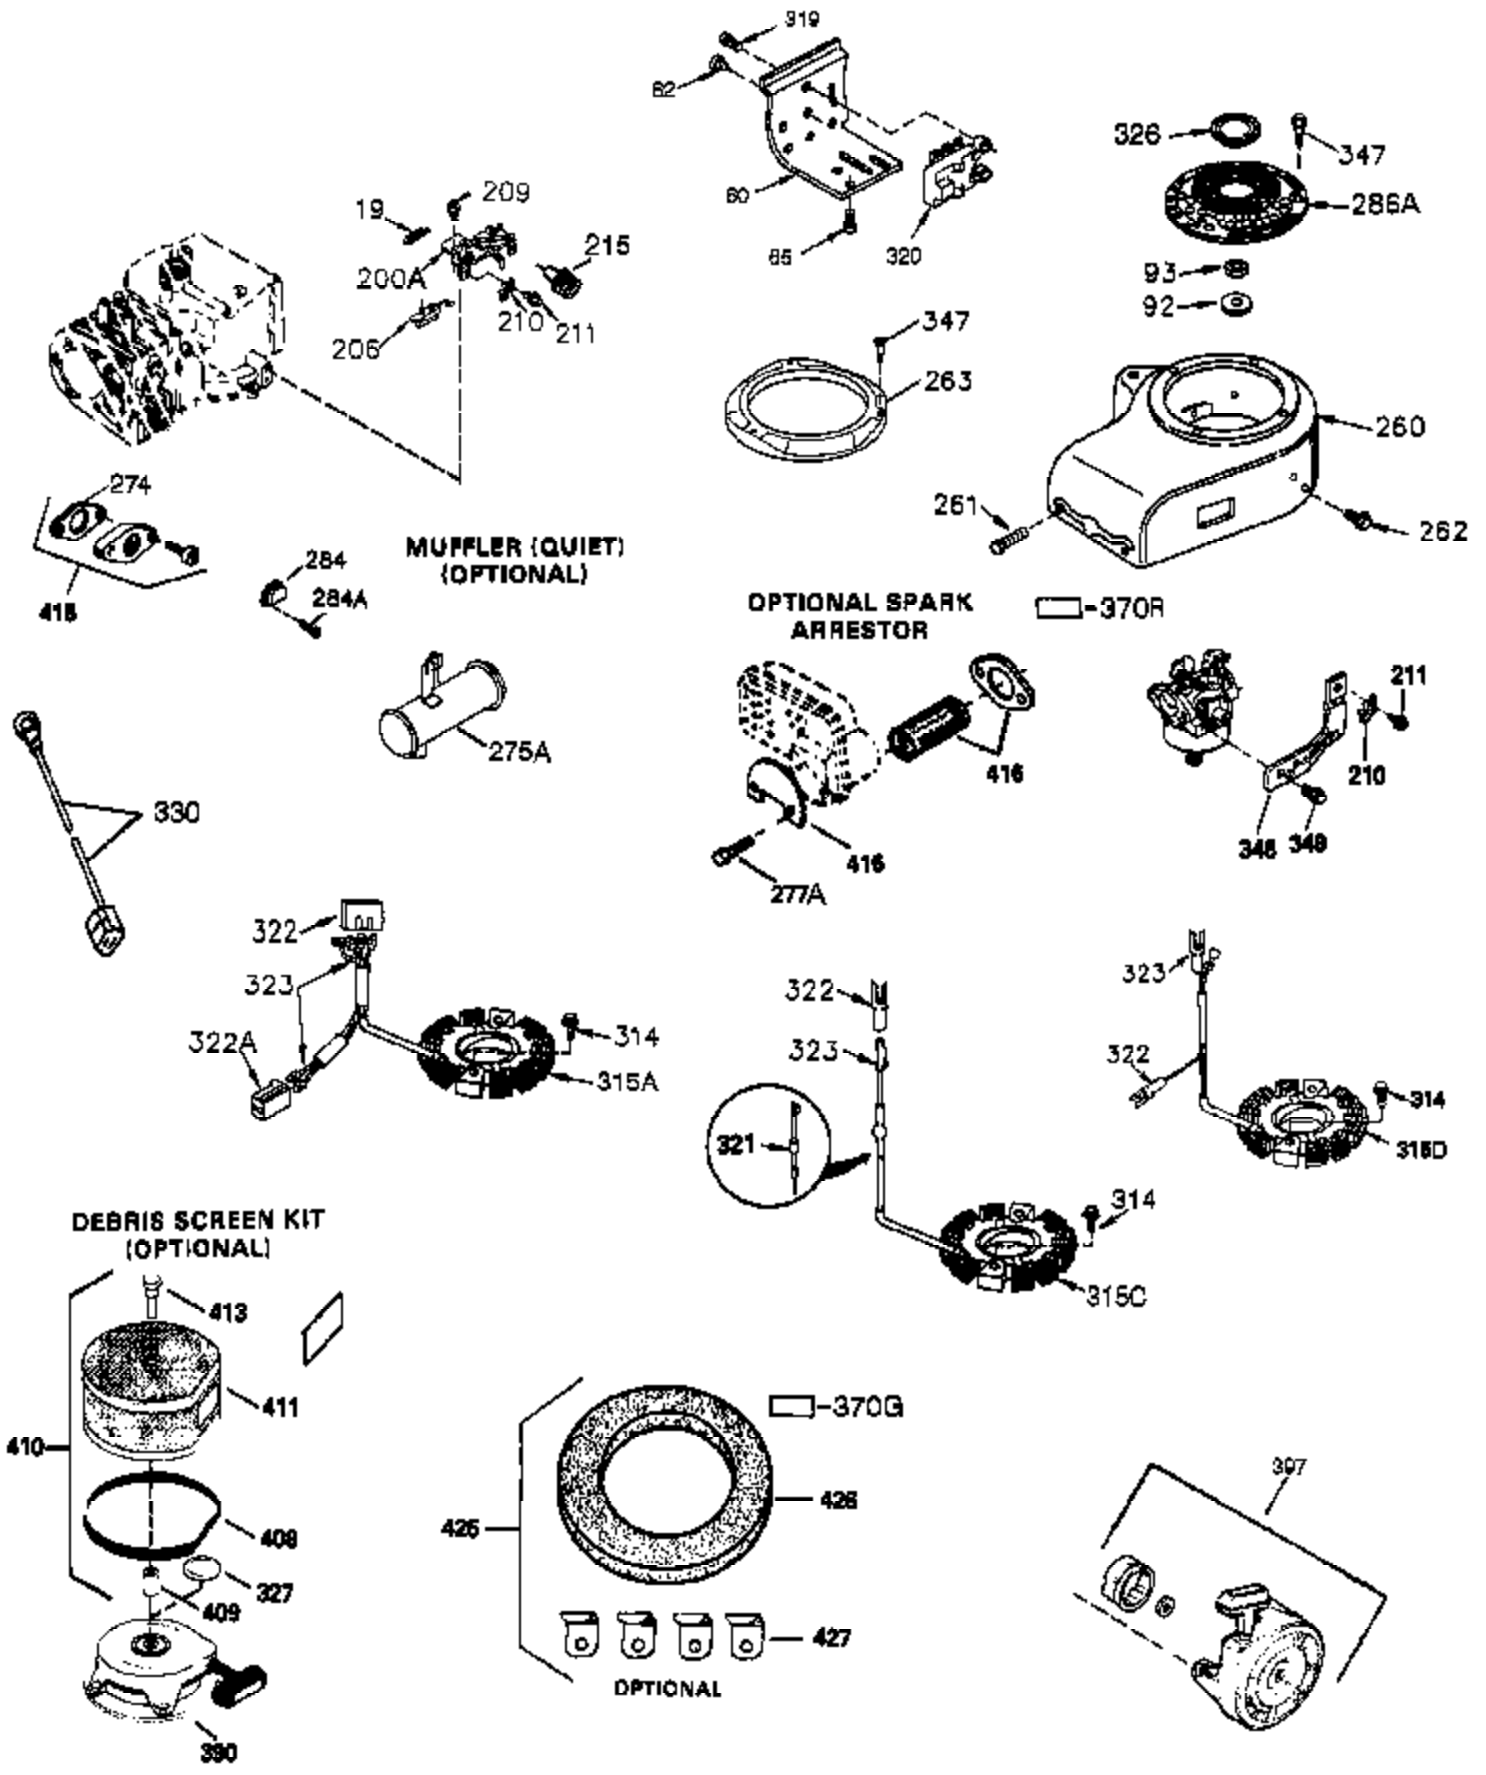

Ref #	Part Number	Qty	Description
60	33273A	1	Blower Housing Extension
65	650128	1	Screw, 10-24 x 1/2"
72A	28483	1	Oil Drain Plug
92	650880	1	Lock Washer
93	650881	1	Flywheel Nut
171	28424	1	Breather Element
209	651081	2	Screw, 10-32 x 15/32"
210	27793	1	Conduit Clip
211	28942	1	Screw, 10-32 x 3/8"
260	36292	1	Blower Housing
261	650788	2	Screw, 5/16-18 x 3/4"
262	650788	2	Screw, 5/16-18 x 3/4"
263	35963	1	Trim Ring
286A	35962	1	Cup & Screen
314	650873	2	Screw, 1/4-20 x 3/4"
321	611161	1	Diode
322	610921	1	Connector Body
323	610922	1	Terminal
326	36210	1	Screen Plug
347	650949	3	Screw, 10-24 x 9/16"
370G	35274	1	Oil Instruction Decal