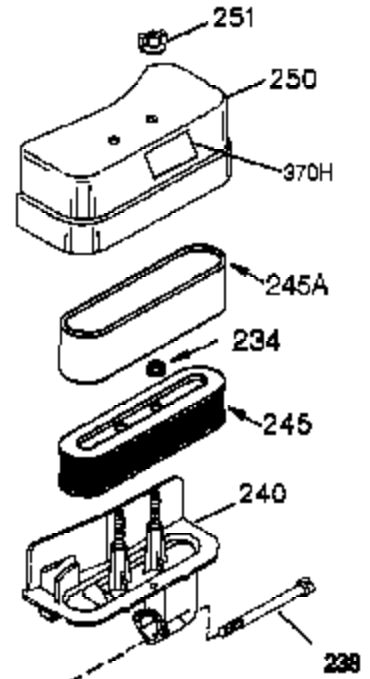

CONTINUED FROM PAGE 2

Ref #	Part Number	Qty	Description
30	35422A	1	Crankshaft
31	35327	1	Counterbalance Gear
40	35776	1	Piston, Pin & Ring Set (Std.)
40	35777	1	Piston, Pin & Ring Set (.010" OS)
40	35778	1	Piston, Pin & Ring Set (.020" OS)
41	35773	1	Piston & Pin Ass'y. (Std.) (Incl. 43)
41	35774	1	Piston & Pin Ass'y. (.010" OS) (Incl. 43)
41	35775	1	Piston & Pin Ass'y. (.020" OS) (Incl. 43)
42	35779	1	Ring Set (Std.)
42	35780	1	Ring Set (.010" OS)
42	35781	1	Ring Set (.020" OS)
43	35772	2	Piston Pin Retaining Ring
45	36895	1	Connecting Rod Ass'y. (Incl. 47)
47	651033	2	Connecting Rod Bolt
48	34034	2	Valve Lifter
50	35381	1	Camshaft (MCR)
51	35315A	1	Counterbalance Weight
52	31356	1	Oil Pump Ass'y.
64	650128	1	Screw, 10-24 x 1/2"
69	35317	1	* Mounting Flange Gasket
70	35711A	1	Mounting Flange (Incl. 72, 75 & 82)
72	31927	1	Oil Drain Plug
75	35319	1	Oil Seal
80	35783	1	Governor Shaft
81	30590A	2	Washer
82	35378	1	Governor Gear Ass'y. (Incl. 81)
83	30588A	1	Governor Spool
84	29193	2	Retaining Ring
86	650833	7	Screw, 1/4-20 x 1-3/16"
88	31707A	1	Spacer (Incl. 81)
89	32589	1	Flywheel Key
123	33261	1	Intake Pipe Brace
124	651031	3	Screw, 1/4-20 x 9/16"
171	28424	1	Breather Element
178	29752	2	Nut & Lock Washer, 1/4-28
182	30088A	2	Screw, 1/4-28 x 1"
184	33263	1	* Carburetor To Intake Pipe Gasket
185	34926	1	Intake Pipe
223	650378	2	Screw, Torx T-30, 5/16-18 x 1-1/8"
224	27915A	1	* Intake Pipe Gasket
234	650825	1	Nut & Lock Washer, 1/4-20
238	650834	2	Screw, 10-32 x 1-17/32"
239	33629	1	* Carburetor Gasket
240	35538B	1	Air Cleaner Body (Incl. 239)
245	35403	1	Air Cleaner Filter
245A	35404	1	Air Cleaner Filter
250	35961	1	Air Cleaner Cover
251	650886	2	Wing Nut, 1/4-20
292	26460	2	Fuel Line Clamp
305	35574	1	Oil Fill Tube
307	35499	1	"O" Ring
308	35437	1	Fill Tube Clip
310	35576	1	Dipstick
370H	34150	1	Choke Decal
380	632254	1	Carburetor (Incl. 184)