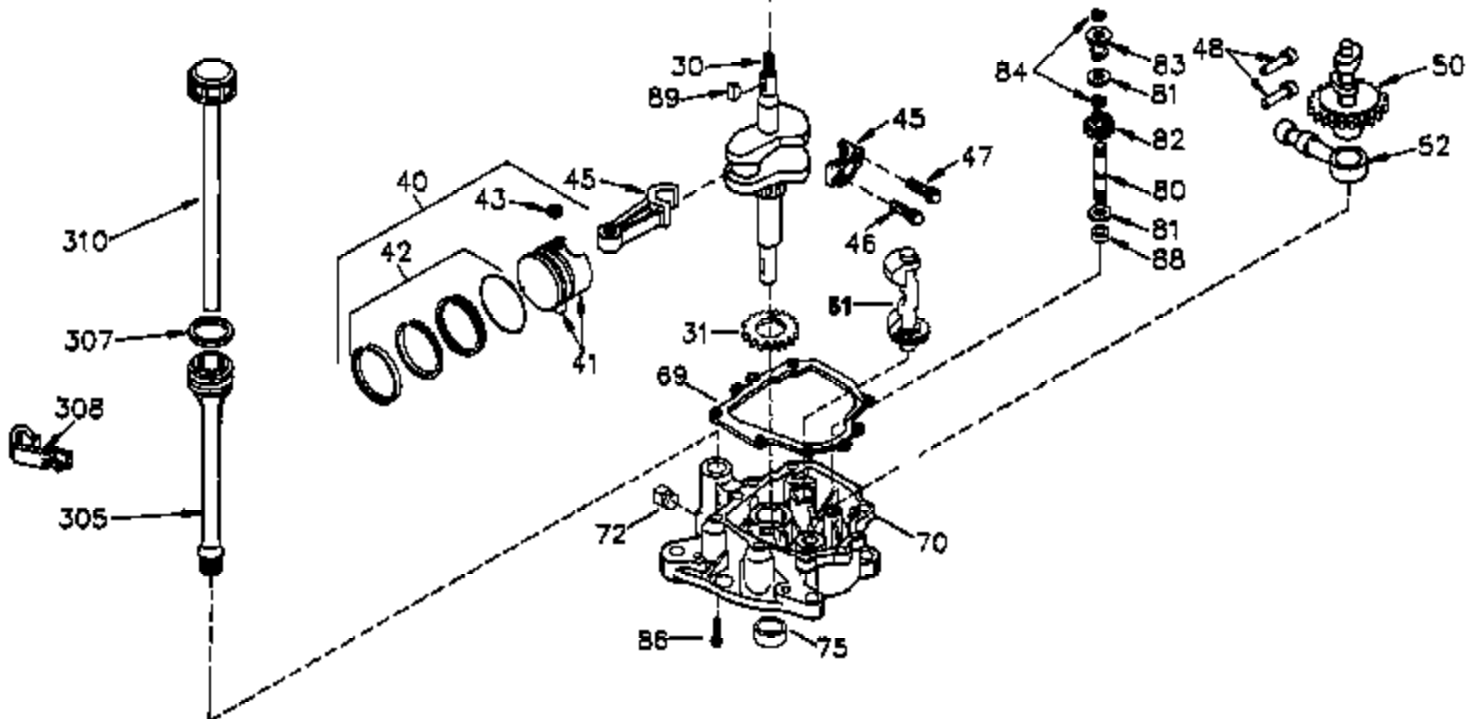

CONTINUED FROM PAGE 2

Ref #	Part Number	Qty	Description
30	35422A	1	Crankshaft
31	35327	1	Counterbalance Gear
40	35776	1	Piston, Pin & Ring Set (Std.)
40	35777	1	Piston, Pin & Ring Set (.010" OS)
40	35778	1	Piston, Pin & Ring Set (.020" OS)
41	35773	1	Piston & Pin Ass'y. (Std.) (Incl. 43)
41	35774	1	Piston & Pin Ass'y. (.010" OS) (Incl. 43)
41	35775	1	Piston & Pin Ass'y. (.020" OS) (Incl. 43)
42	35779	1	Ring Set (Std.)
42	35780	1	Ring Set (.010" OS)
42	35781	1	Ring Set (.020" OS)
43	35772	2	Piston Pin Retaining Ring
45	36895	1	Connecting Rod Ass'y. (Incl. 47)
47	651033	2	Connecting Rod Bolt
48	34034	2	Valve Lifter
50	35381	1	Camshaft (MCR)
51	35315A	1	Counterbalance Weight
52	31356	1	Oil Pump Ass'y.
64	650128	1	Screw, 10-24 x 1/2"
69	35317	1	* Mounting Flange Gasket
70	35711A	1	Mounting Flange (Incl. 72, 75 & 82)
72	31927	1	Oil Drain Plug
75	35319	1	Oil Seal
80	35783	1	Governor Shaft
81	30590A	2	Washer
82	35378	1	Governor Gear Ass'y. (Incl. 81)
83	30588A	1	Governor Spool
84	29193	2	Retaining Ring
86	650833	7	Screw, 1/4-20 x 1-3/16"
88	31707A	1	Spacer (Incl. 81)
89	32589	1	Flywheel Key
123	33261	1	Intake Pipe Brace
124	651031	3	Screw, 1/4-20 x 9/16"
171	28424	1	Breather Element
178	29752	2	Nut & Lock Washer, 1/4-28
182	30088A	2	Screw, 1/4-28 x 1"
184	33263	1	* Carburetor To Intake Pipe Gasket
185	34926	1	Intake Pipe
223	650378	2	Screw, Torx T-30, 5/16-18 x 1-1/8"
224	27915A	1	* Intake Pipe Gasket
234	650825	1	Nut & Lock Washer, 1/4-20
238	650834	2	Screw, 10-32 x 1-17/32"
239	33629	1	* Carburetor Gasket
240	35538B	1	Air Cleaner Body (Incl. 239)
245	35403	1	Air Cleaner Filter
245A	35404	1	Air Cleaner Filter
250	35961	1	Air Cleaner Cover
251	650886	2	Wing Nut, 1/4-20
292	26460	2	Fuel Line Clamp
305	35574	1	Oil Fill Tube
307	35499	1	"O" Ring
308	35437	1	Fill Tube Clip
310	35576	1	Dipstick
370H	34150	1	Choke Decal
380	632254	1	Carburetor (Incl. 184)