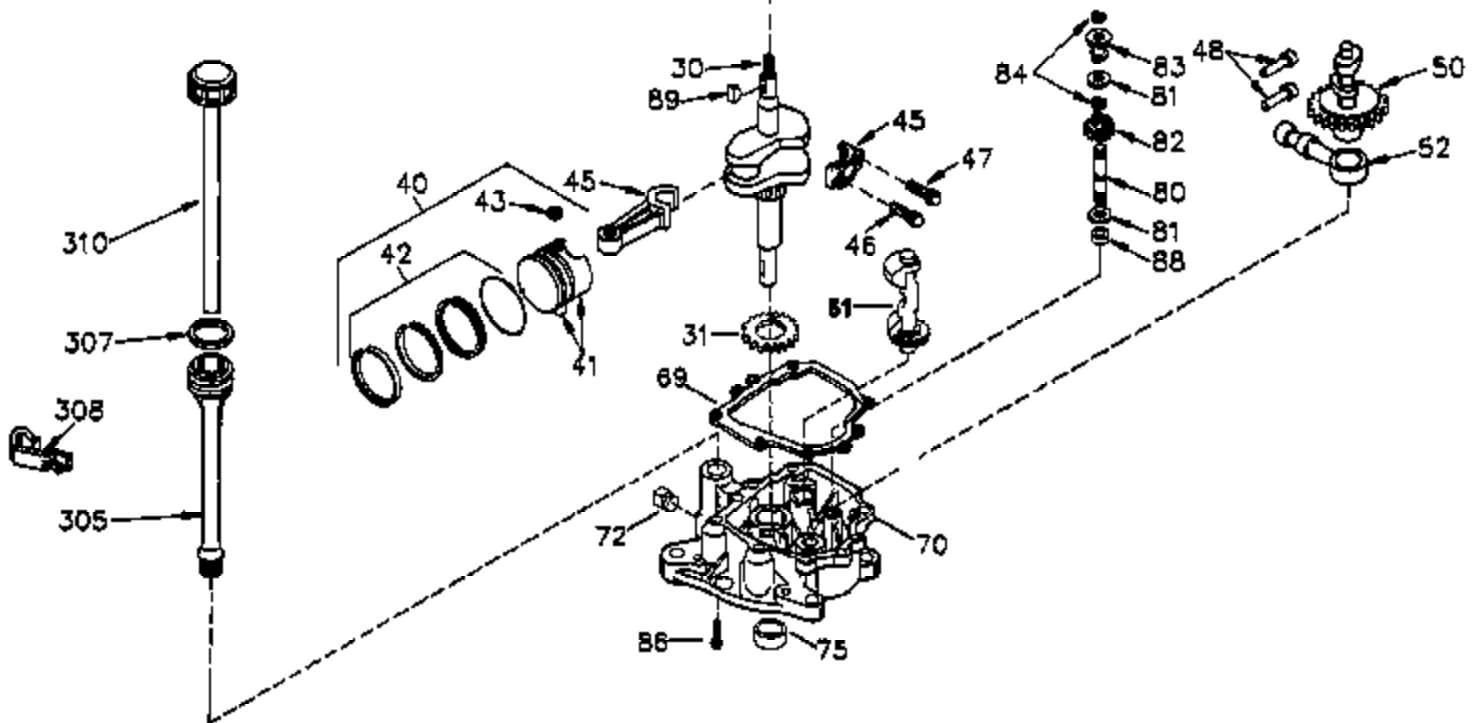

CONTINUED FROM PAGE 2

Ref #	Part Number	Qty	Description
30	35422A	1	Crankshaft
31	35327	1	Counterbalance Gear
40	35776A	1	Piston, Pin & Ring Set (Std.)
40	35777A	1	Piston, Pin & Ring Set (.010" OS)
40	35778A	1	Piston, Pin & Ring Set (.020" OS)
41	35773A	1	Piston & Pin Ass'y. (Std.) (Incl. 43)
41	35774A	1	Piston & Pin Ass'y. (.010" OS) (Incl. 43)
41	35775A	1	Piston & Pin Ass'y. (.020" OS) (Incl. 43)
42	35779	1	Ring Set (Std.)
42	35780	1	Ring Set (.010" OS)
42	35781	1	Ring Set (.020" OS)
43	35772	2	Piston Pin Retaining Ring
45	36895	1	Connecting Rod Ass'y. (Incl. 47)
47	651033	2	Connecting Rod Bolt
48	34034	2	Valve Lifter
50	35381	1	Camshaft (MCR)
51	35315A	1	Counterbalance Weight
52	31356	1	Oil Pump Ass'y.
69	35317	1	* Mounting Flange Gasket
70	35711A	1	Mounting Flange (Incl. 72, 75 & 80)
72	31927	1	Oil Drain Plug
75	35319	1	Oil Seal
80	35783	1	Governor Shaft
81	30590A	2	Washer
82	35378	1	Governor Gear Ass'y. (Incl. 81)
83	30588A	1	Governor Spool
84	29193	2	Retaining Ring
86	650833	7	Screw, 1/4-20 x 1-3/16"
88	31707A	1	Spacer (Incl. 81)
89	32589	1	Flywheel Key
123	33261	1	Intake Pipe Brace
124	651031	3	Screw, 1/4-20 x 9/16"
171	28424	1	Breather Element
178	29752	2	Nut & Lock Washer, 1/4-28
182	30088A	2	Screw, 1/4-28 x 1"
184	33263	1	* Carburetor To Intake Pipe Gasket
185	34926	1	Intake Pipe
223	650378	2	Screw, T-30, 5/16-18 x 1-3/32"
224	27915A	1	* Intake Pipe Gasket
234	650825	1	Nut & Lock Washer, 1/4-20
238	650834	2	Screw, 10-32 x 1-17/32"
239	33629	1	* Carburetor Gasket
240	35538B	1	Air Cleaner Body (Incl. 239)
245	35403	1	Air Cleaner Filter
245A	35404	1	Air Cleaner Filter
250	35961	1	Air Cleaner Cover
251	650886	2	Wing Nut, 1/4-20
292	26460	2	Fuel Line Clamp
305	35574	1	Oil Fill Tube
307	35499	1	"O" Ring
308	35437	1	Fill Tube Clip
310	35576	1	Dipstick
370H	34150	1	Choke Decal
380	640126	1	Carburetor (Incl. 184)
400	36452B	1	* Gasket Set (Incl. items marked PK i n notes)
420	730225A	1	SAE 30 4-Cycle Engine Oil (Quart)