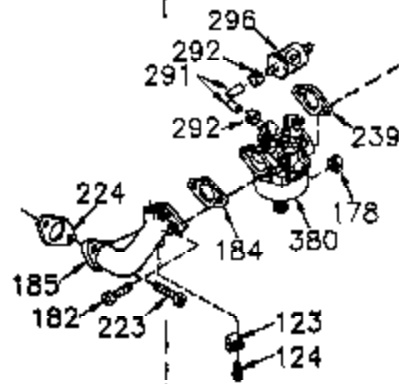

CONTINUED FROM PAGE 2

Ref #	Part Number	Qty	Description
30	35422A	1	Crankshaft
31	35327	1	Counterbalance Gear
40	35776A	1	Piston, Pin & Ring Set (Std.)
40	35777A	1	Piston, Pin & Ring Set (.010" OS)
40	35778A	1	Piston, Pin & Ring Set (.020" OS)
41	35773A	1	Piston & Pin Ass'y. (Std.) (Incl. 43)
41	35774A	1	Piston & Pin Ass'y. (.010" OS) (Incl. 43)
41	35775A	1	Piston & Pin Ass'y. (.020" OS) (Incl. 43)
42	35779	1	Ring Set (Std.)
42	35780	1	Ring Set (.010" OS)
42	35781	1	Ring Set (.020" OS)
43	35772	2	Piston Pin Retaining Ring
45	36895	1	Connecting Rod Ass'y. (Incl. 47)
47	651033	2	Connecting Rod Bolt
48	34034	2	Valve Lifter
50	35381	1	Camshaft (MCR)
51	35315A	1	Counterbalance Weight
52	31356	1	Oil Pump Ass'y.
69	35317	1	* Mounting Flange Gasket
70	35711A	1	Mounting Flange (Incl. 72, 75 & 80)
72	31927	1	Oil Drain Plug
75	35319	1	Oil Seal
80	35783	1	Governor Shaft
81	30590A	2	Washer
82	35378	1	Governor Gear Ass'y. (Incl. 81)
83	30588A	1	Governor Spool
84	29193	2	Retaining Ring
86	650833	7	Screw, 1/4-20 x 1-3/16"
88	31707A	1	Spacer (Incl. 81)
89	32589	1	Flywheel Key
123	33261	1	Intake Pipe Brace
124	651031	3	Screw, 1/4-20 x 9/16"
171	28424	1	Breather Element
178	29752	2	Nut & Lock Washer, 1/4-28
182	30088A	2	Screw, 1/4-28 x 1"
184	33263	1	* Carburetor To Intake Pipe Gasket
185	34926	1	Intake Pipe
223	650378	2	Screw, T-30, 5/16-18 x 1-3/32"
224	27915A	1	* Intake Pipe Gasket
234	650825	1	Nut & Lock Washer, 1/4-20
238	650834	2	Screw, 10-32 x 1-17/32"
239	33629	1	* Carburetor Gasket
240	35538B	1	Air Cleaner Body (Incl. 239)
245	35403	1	Air Cleaner Filter
245A	35404	1	Air Cleaner Filter
250	35961	1	Air Cleaner Cover
251	650886	2	Wing Nut, 1/4-20
292	26460	2	Fuel Line Clamp
305	35574	1	Oil Fill Tube
307	35499	1	"O" Ring
308	35437	1	Fill Tube Clip
310	35576	1	Dipstick
370H	34150	1	Choke Decal
380	640126	1	Carburetor (Incl. 184)
400	36452B	1	* Gasket Set (Incl. items marked PK i n notes)
420	730225A	1	SAE 30 4-Cycle Engine Oil (Quart)