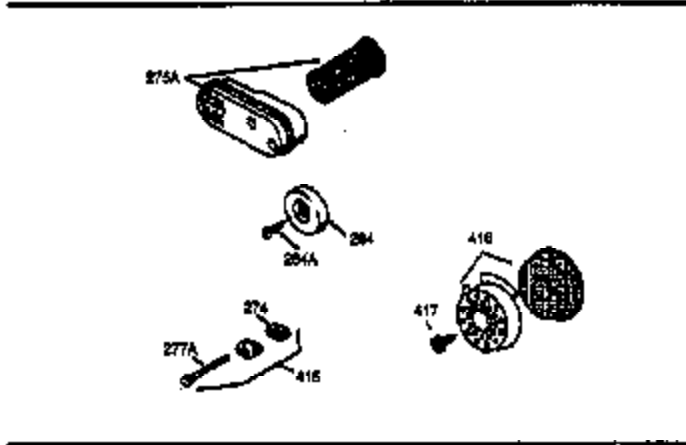

Ref #	Part Number	Qty	Description
149	35390		Seal Assy., Intake valve
238	650806		Screw, 10-32 x 5/8"
239	34338		* Gasket, Air cleaner
246	34340		Element, Air cleaner
246D	35435		Filter, Pre-Air (Optional)
250	34341A		Cover, Air cleaner
300A	34476		Fuel Tank (Incl. 292 & 301)
354	35025		Staple (Not used on all models)
357	34985		Rope Stop & Staple Assy. (Incl. 354)
370	550223		Decal, Name
370G	34387		Decal, Instruction (Optional)

ILLUSTRATION SHOWS TYPICAL PARTS ONLY. ORDER BY PART NUMBER. PARTS NOT LISTED ARE SUPPLIED BY OEM.

VIEW 3 OF 3