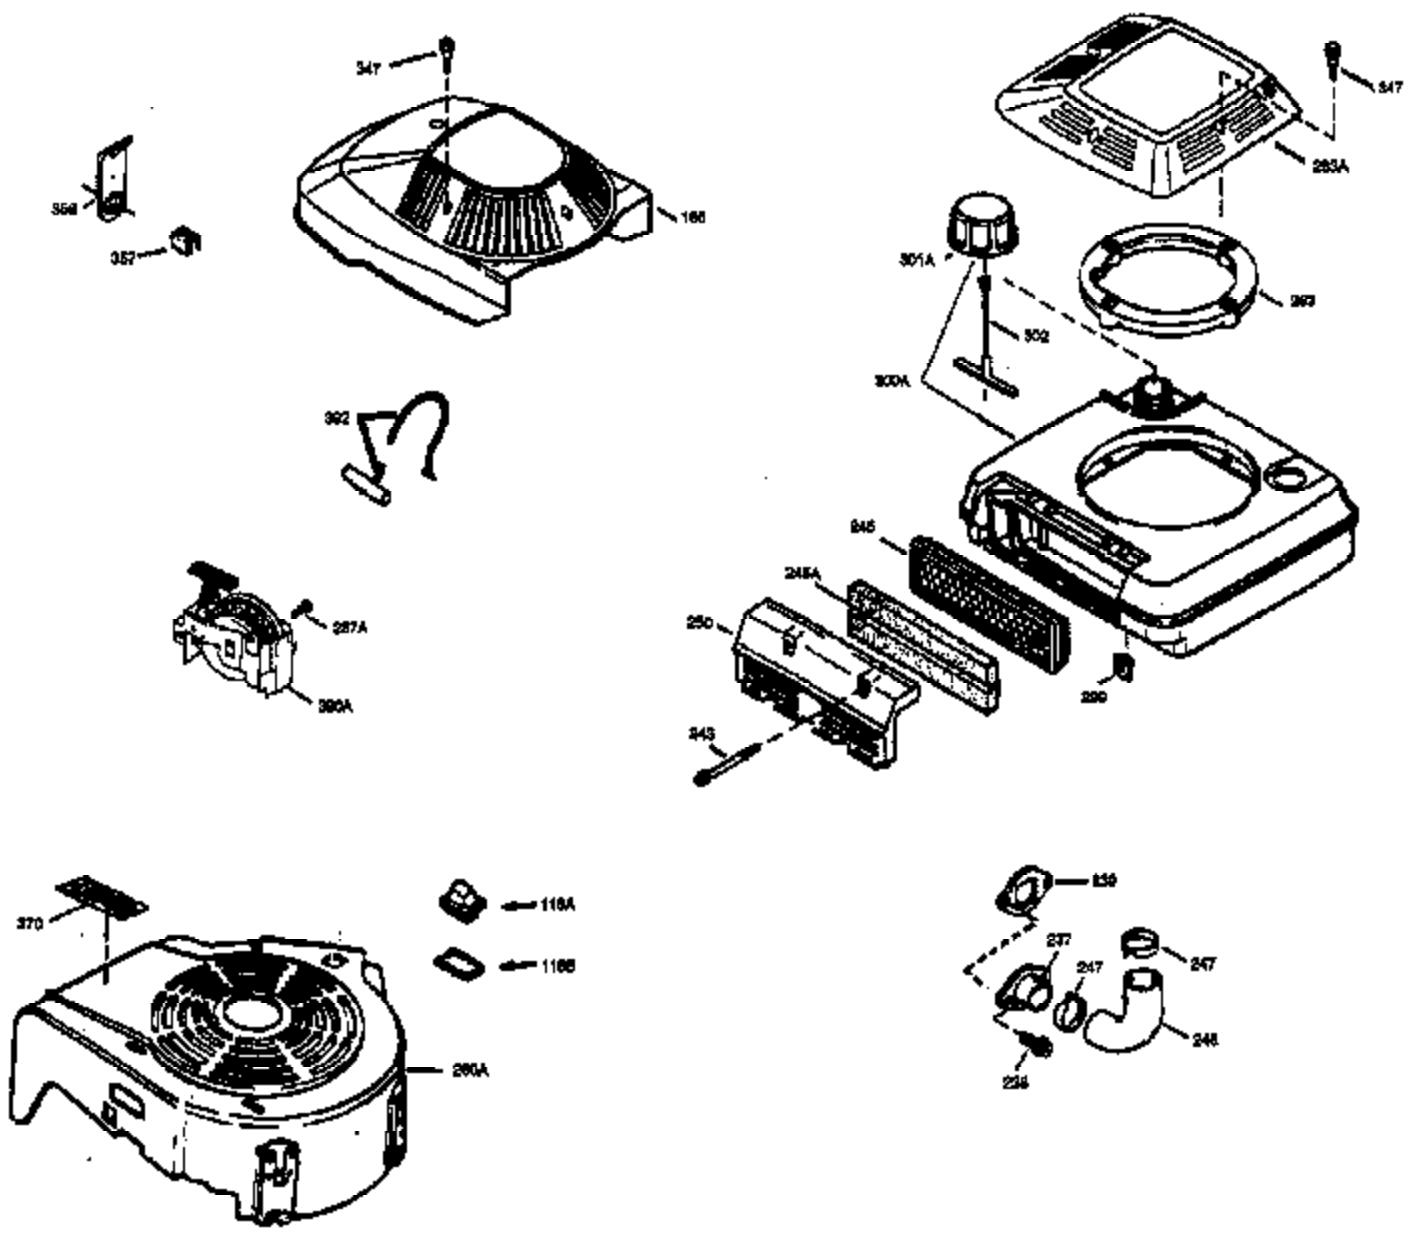

ILLUSTRATION SHOWS TYPICAL PARTS ONLY. ORDER BY PART NUMBER. PARTS NOT LISTED ARE SUPPLIED BY OEM.
VIEW 2 OF 3

Ref #	Part Number	Qty	Description
149	35390		Seal Assy., Intake valve
238	650806		Screw, 10-32 x 5/8"
239	34338		* Gasket, Air cleaner
246	34340		Element, Air cleaner
246D	35435		Filter, Pre-Air (Optional)
250	34341A		Cover, Air cleaner
300A	34476		Fuel Tank (Incl. 292 & 301)
354	35025		Staple (Not used on all models)
357	34985		Rope Stop & Staple Assy. (Incl. 354)
370	550223		Decal, Name
370G	34387		Decal, Instruction (Optional)