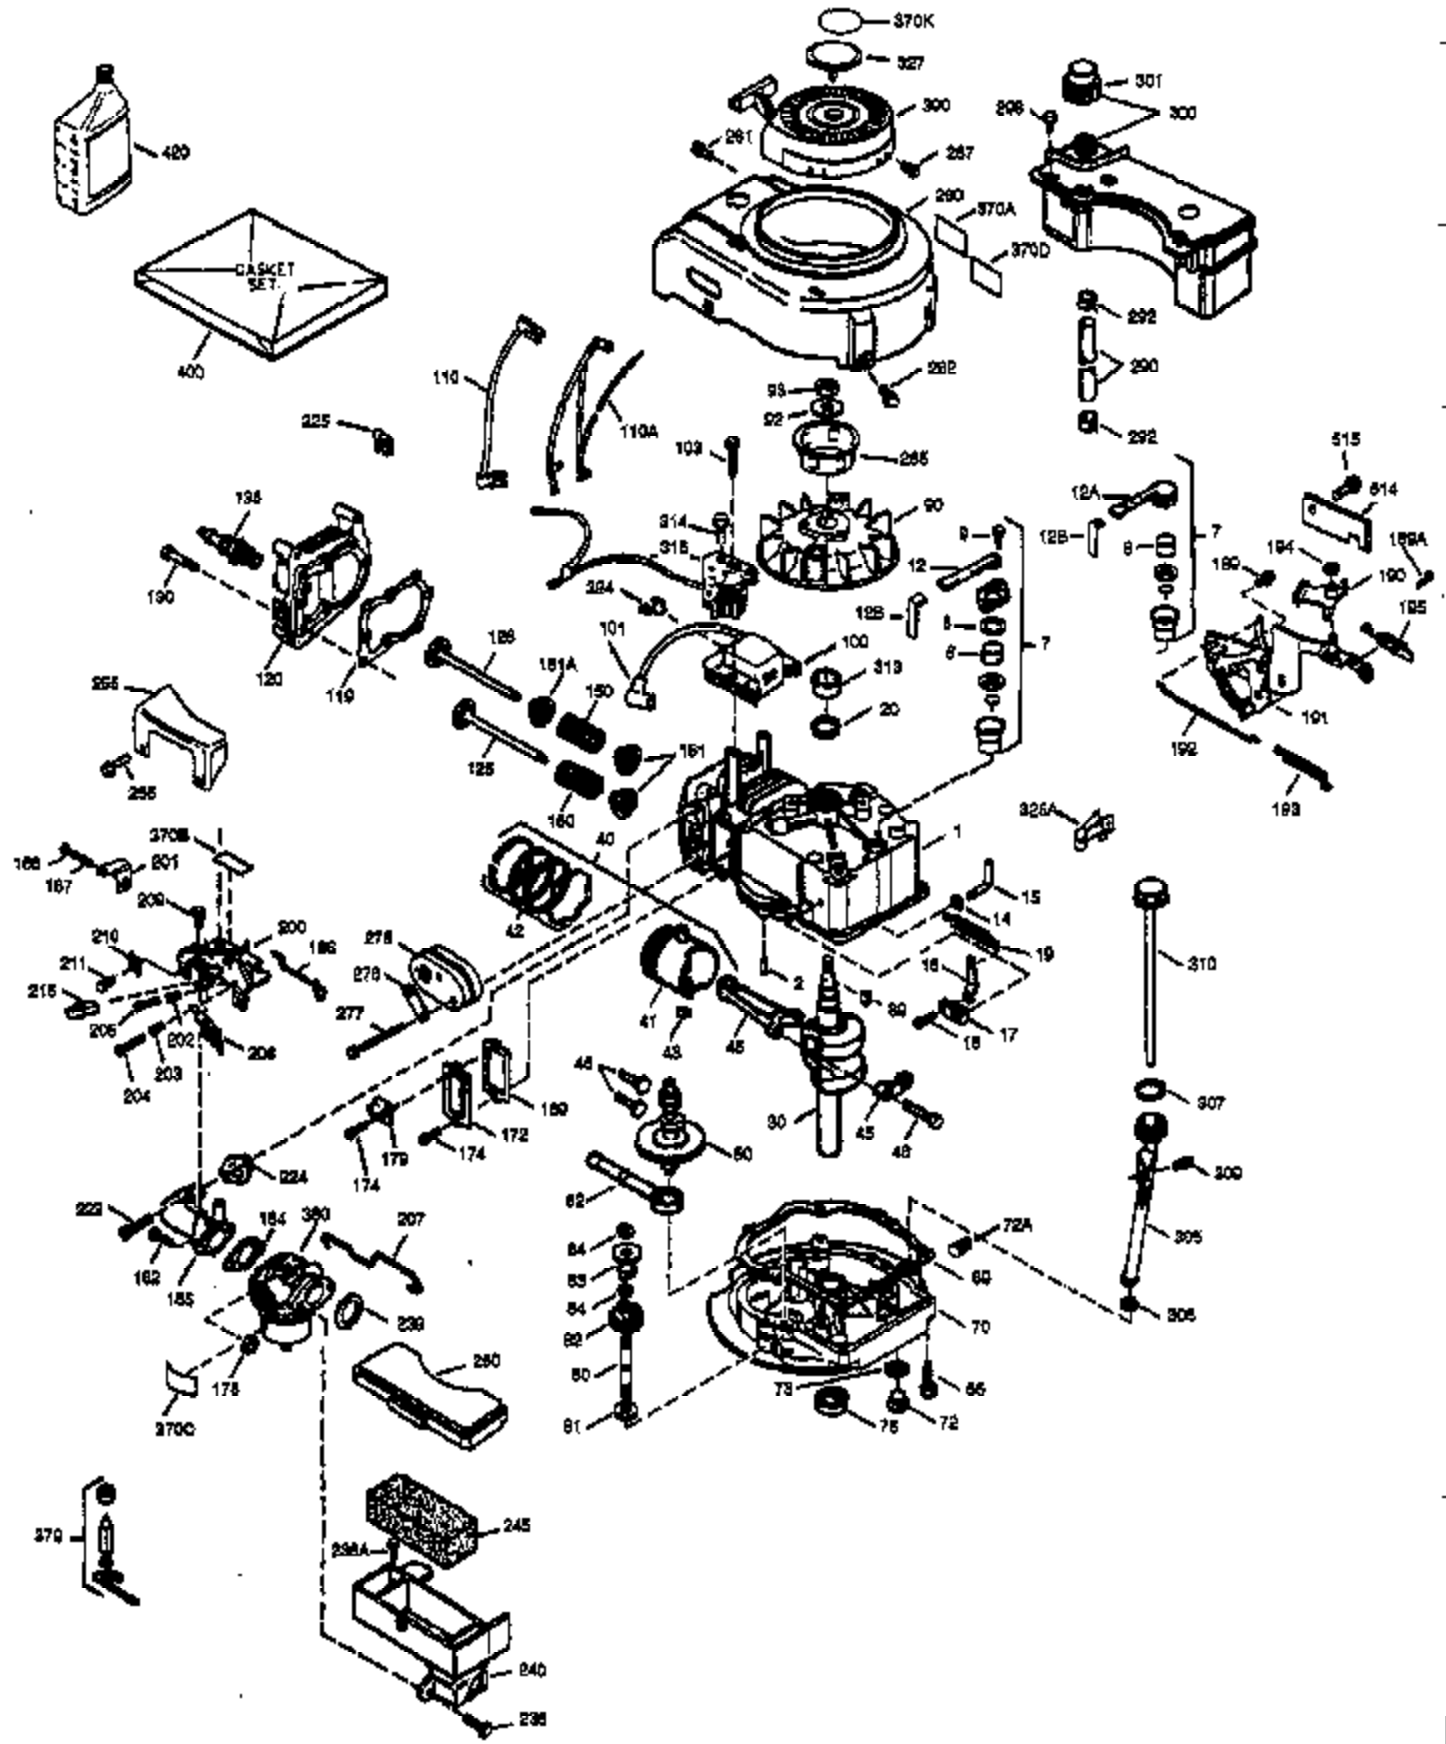

ILLUSTRATION SHOWS TYPICAL PARTS ONLY. ORDER BY PART NUMBER. PARTS NOT LISTED ARE SUPPLIED BY OEM.

VIEW 1 OF 3

Ref #	Part Number	Qty	Description
1	35010		Cylinder (Incl. 2 & 20) (2-5/8" Bore)
2	26727		Pin, Dowel
6	33734		Element, Breather
7	34214A		Breather Assy. (Incl. 6, 8, 9, 12 & 1 2A)
8	33735		* Gasket, Breather
9	30200		Screw, 10-24 x 9/16"
12	33886		Tube, Breather
14	28277		Washer, Flat
15	30589		Rod, Governor (Incl. 14)
16	31383A		Lever, Governor
17	31335		Clamp, Governor lever
18	650548		Screw, 8-32 x 5/16"
19	31361		Spring, Extension
20	32600		Seal, Oil
30	34440		Crankshaft
40	35544		Piston, Pin & Ring Set (Std.) (2-5/8" Bore)
40	35545		Piston, Pin & Ring Set (.010" OS)
40	35546		Piston, Pin & Ring Set (.020" OS)
41	35541		Piston & Pin Ass'y. (Incl. 43)(Std.)(2-5/8")
41	35542		Piston & Pin Ass'y. (Incl. 43) (.010" OS)
41	35543		Piston & Pin Ass'y. (Incl. 43) (.020" OS)
42	35547		Ring Set (Std.) (2-5/8" Bore)
42	35548		Ring Set (.010" OS)
42	35549		Ring Set (.020" OS)
43	20381		Ring, Piston pin retaining
45	30963B		Rod Assy., Connecting (Incl. 46)
46	32610A		Bolt, Connecting rod
48	27241		Lifter, Valve
50	33553		Camshaft (MCR)
52	29914		Oil Pump Assy.
69	35261		* Gasket, Mounting flange
70	35651B		Flange Ass'y. (Incl. 72, 73, 75 & 80)
72	30572		Plug, Oil drain (Incl. 73)
73	28833		* Drain Plug Gasket (Not req. W/plastic plug)
75	26208		Seal, Oil
80	30574		Shaft, Governor
81	30590A		Washer, Flat
82	30591		Gear Assy., Governor (Incl. 81)
83	30588A		Spool, Governor
84	29193		Ring, Retaining
86	650488		Screw, 1/4-20 x 1-1/4"
89	611004		Flywheel Key
90	611112		Flywheel
92	650815		Washer, Belleville
93	650816		Nut, Flywheel
100	34443A		Solid State Ignition
101	610118		Cover, Spark plug
103	650814		Screw, Torx T-15, 10-24 x 1"
110	34961		Ground Wire
119	33015A		* Gasket, Head
120	34342		Head, Cylinder
125	29314B		Intake Valve (Std.) (Incl. 151) (Conventional Ports)
125	29315C		Intake Valve (1/32" OS) (Incl. 151) (Conventional Ports)
126	29313C		Exhaust Valve (Std.) (Incl. 151) (Conventional Ports)
126	29315C		Exhaust Valve (1/32" OS) (Incl. 151) (Conventional Ports)
130	6021A		Screw, 5/16-18 x 1-1/2"
135	35395		Resistor Spark Plug (RJ19LM)
149	35390		Seal Assy., Intake valve