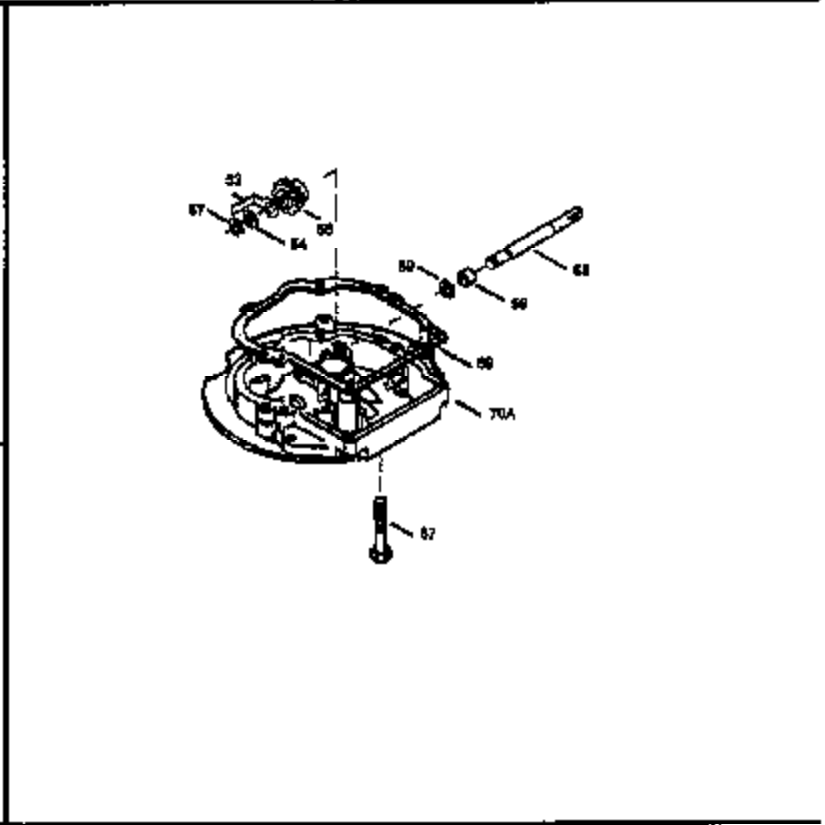

Ref #	Part Number	Qty	Description
149	35390		Seal Assy., Intake valve
238	650806		Screw, 10-32 x 5/8"
239	34338		* Gasket, Air cleaner
246	34340		Element, Air cleaner
246D	35435		Filter, Pre-Air (Optional)
250	34341A		Cover, Air cleaner
300A	34476		Fuel Tank (Incl. 292 & 301)
354	35025		Staple (Not used on all models)
357	34985		Rope Stop & Staple Assy. (Incl. 354)
370	550223		Decal, Name
370G	34387		Decal, Instruction (Optional)

ILLUSTRATION SHOWS TYPICAL PARTS ONLY. ORDER BY PART NUMBER. PARTS NOT LISTED ARE SUPPLIED BY OEM.

VIEW 3 OF 3