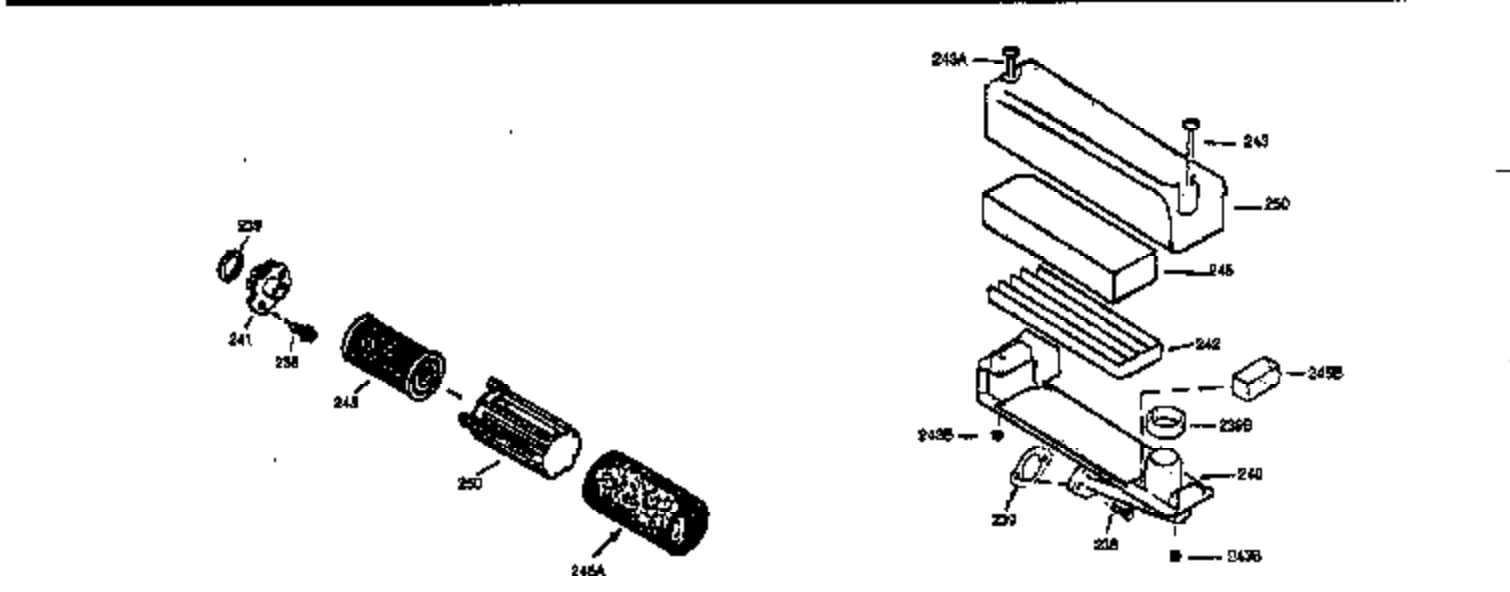

Ref #	Part Number	Qty	Description
149	35390		Seal Assy., Intake valve
238	650806		Screw, 10-32 x 5/8"
239	34338		* Gasket, Air cleaner
246	34340		Element, Air cleaner
246D	35435		Filter, Pre-Air (Optional)
250	34341A		Cover, Air cleaner
300A	34476		Fuel Tank (Incl. 292 & 301)
354	35025		Staple (Not used on all models)
357	34985		Rope Stop & Staple Assy. (Incl. 354)
370	550223		Decal, Name
370G	34387		Decal, Instruction (Optional)

ILLUSTRATION SHOWS TYPICAL PARTS ONLY. ORDER BY PART NUMBER. PARTS NOT LISTED ARE SUPPLIED BY OEM.

VIEW 3 OF 3