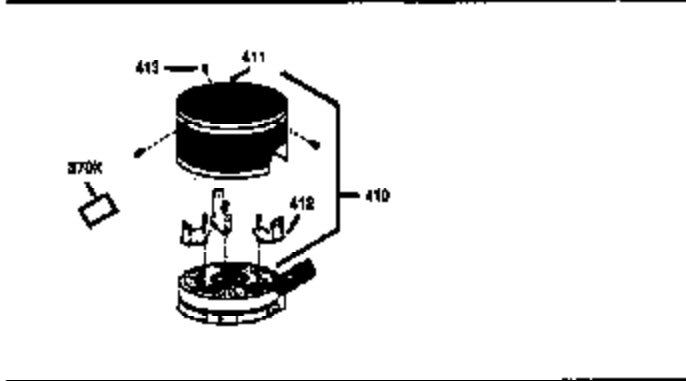

Ref #	Part Number	Qty	Description
149	35390		Seal Assy., Intake valve
238	650806		Screw, 10-32 x 5/8"
239	34338		* Gasket, Air cleaner
246	34340		Element, Air cleaner
246D	35435		Filter, Pre-Air (Optional)
250	34341A		Cover, Air cleaner
300A	34476		Fuel Tank (Incl. 292 & 301)
354	35025		Staple (Not used on all models)
357	34985		Rope Stop & Staple Assy. (Incl. 354)
370	550223		Decal, Name
370G	34387		Decal, Instruction (Optional)

ILLUSTRATION SHOWS TYPICAL PARTS ONLY. ORDER BY PART NUMBER. PARTS NOT LISTED ARE SUPPLIED BY OEM.

VIEW 3 OF 3