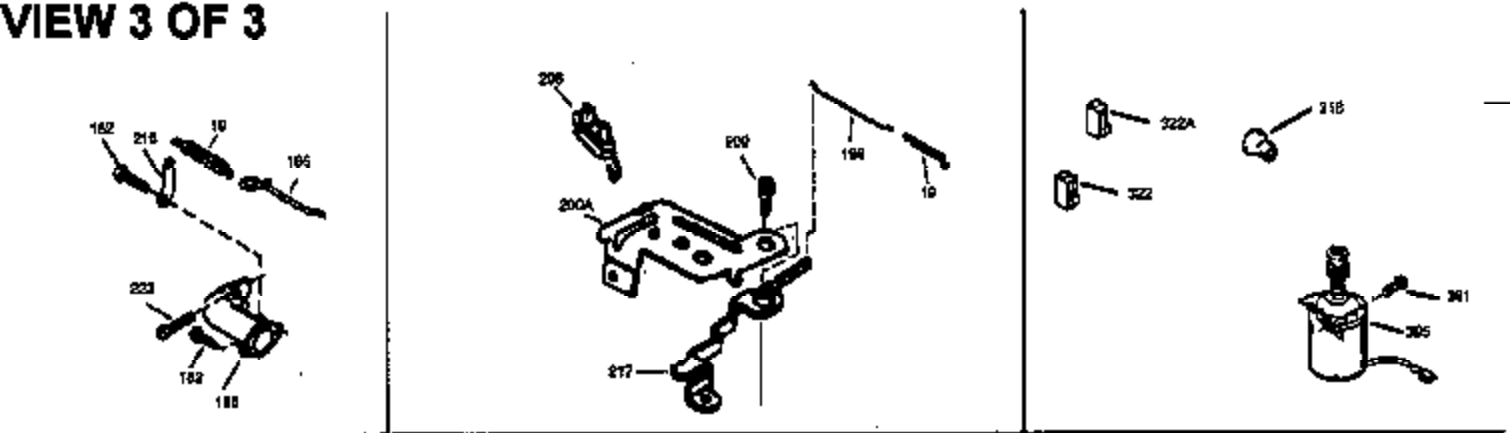

Ref #	Part Number	Qty	Description
149	35390		Seal Assy., Intake valve
238	650806		Screw, 10-32 x 5/8"
239	34338		* Gasket, Air cleaner
246	34340		Element, Air cleaner
246D	35435		Filter, Pre-Air (Optional)
250	34341A		Cover, Air cleaner
300A	34476		Fuel Tank (Incl. 292 & 301)
354	35025		Staple (Not used on all models)
357	34985		Rope Stop & Staple Assy. (Incl. 354)
370	550223		Decal, Name
370G	34387		Decal, Instruction (Optional)

ILLUSTRATION SHOWS TYPICAL PARTS ONLY. ORDER BY PART NUMBER. PARTS NOT LISTED ARE SUPPLIED BY OEM.

VIEW 3 OF 3