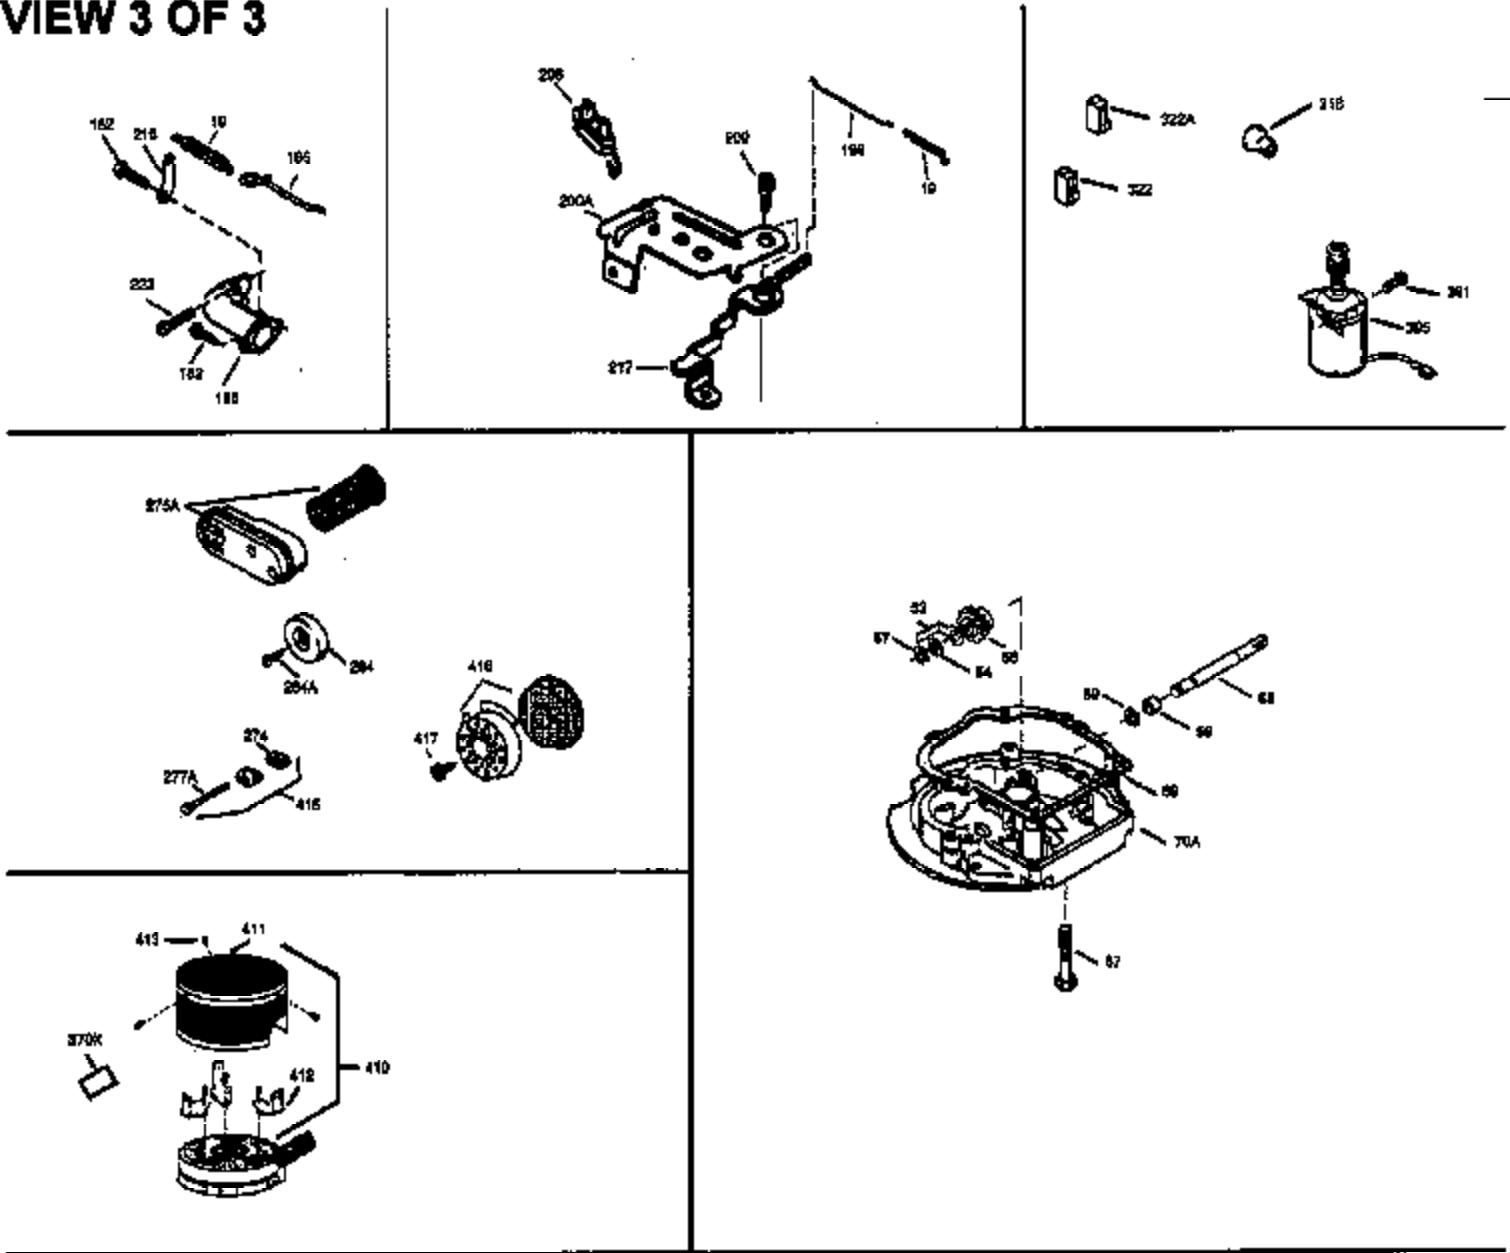

Ref #	Part Number	Qty	Description
420	730225	1	SAE 30 4-Cycle Engine Oil (Quart)

ILLUSTRATION SHOWS TYPICAL PARTS ONLY. ORDER BY PART NUMBER. PARTS NOT LISTED ARE SUPPLIED BY OEM.
VIEW 2 OF 3

Ref #	Part Number	Qty	Description
238	650806	2	Screw, 10-32 x 5/8"
239	34338	1	* Air Cleaner Gasket
245	34340	1	Air Cleaner Filter
250	34341B	1	Air Cleaner Cover
354	35025	1	Staple
357	34985	1	Starter Rope Retainer
370	34144	1	Primer Decal

ILLUSTRATION SHOWS TYPICAL PARTS ONLY. ORDER BY PART NUMBER. PARTS NOT LISTED ARE SUPPLIED BY OEM.

VIEW 3 OF 3

Ref #	Part Number	Qty	Description
19	31361	1	Extension Spring
69	35261	1	* Mounting Flange Gasket
182	6201	2	Screw, 1/4-28 x 7/8"
185	31384A	1	Intake Pipe (Incl. 224)
186	34337	1	Governor Link
209	30200	2	Screw, 10-24 x 9/16"
223	650451	2	Screw, 1/4-20 x 1"
238	650806	2	Screw, 10-32 x 5/8"
239	34338	1	* Air Cleaner Gasket
240	34858	1	Air Cleaner Body
245	34340	1	Air Cleaner Filter
250	34341B	1	Air Cleaner Cover
284A	650760	1	Screw, 8-32 x 3/8"
284	32431	1	Muffler Deflector
354	35025	1	Staple