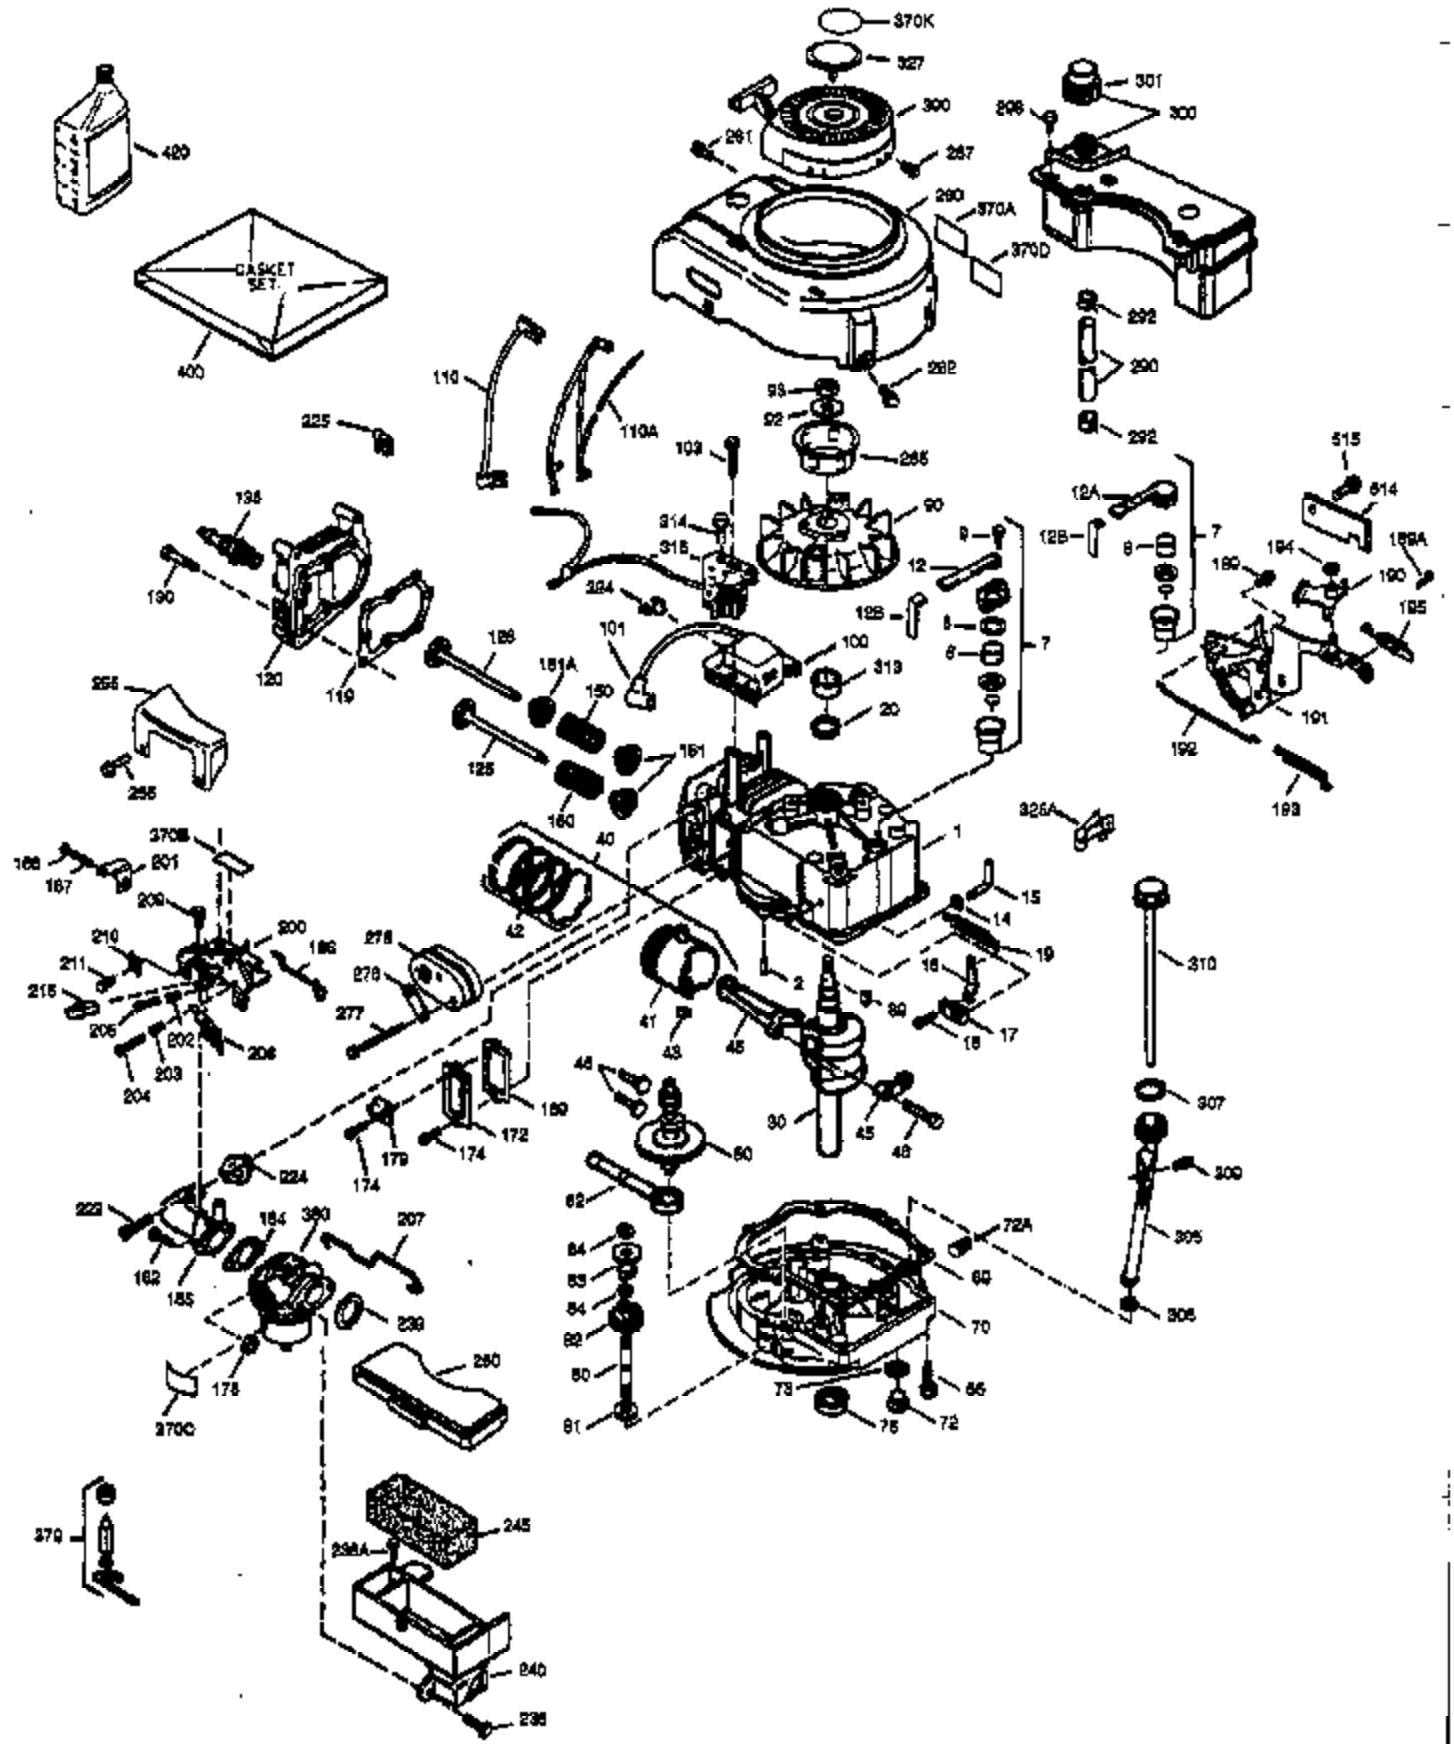

ILLUSTRATION SHOWS TYPICAL PARTS ONLY. ORDER BY PART NUMBER. PARTS NOT LISTED ARE SUPPLIED BY OEM.

VIEW 1 OF 3

Ref #	Part Number	Qty	Description
1	35010	1	Cylinder (Incl. 2 & 20)
2	26727	2	Dowel Pin
6	33734	1	Breather Element
7	34214A	1	Breather Ass'y. (Incl. 6, 8, 9 & 12)
8	33735	1	* Breather Gasket
9	30200	2	Screw, 10-24 x 9/16"
12	33886	1	Breather Tube
14	28277	1	Washer
15	30589	1	Governor Rod (Incl. 14)
16	31383A	1	Governor Lever
17	31335	1	Governor Lever Clamp
18	650548	1	Screw, 8-32 x 5/16"
19	31361	1	Extension Spring
20	32600	1	Oil Seal
30	34440	1	Crankshaft
40	35544A	1	Piston, Pin & Ring Set (Std.)
40	35545A	1	Piston, Pin & Ring Set (.010" OS)
40	35546	1	Piston, Pin & Ring Set (.020" OS)
41	35541	1	Piston & Pin Ass'y. (Std.) (Incl. 43)
41	35542	1	Piston & Pin Ass'y. (.010" OS) (Incl. 43)
41	35543	1	Piston & Pin Ass'y. (.020" OS) (Incl. 43)
42	35547A	1	Ring Set (Std.)
42	35548A	1	Ring Set (.010" OS)
42	35549	1	Ring Set (.020" OS)
43	20381	2	Piston Pin Retaining Ring
45	30963B	1	Connecting Rod Ass'y (Incl. 46)
46	32610A	2	Connecting Rod Bolt
48	27241	2	Valve Lifter
50	33553	1	Camshaft (MCR)
52	29914	1	Oil Pump Ass'y.
69	35261	1	* Mounting Flange Gasket
70	35651B	1	Mounting Flange (Incl. 72, 75 & 80)
72	36083	1	Oil Drain Plug
75	26208	1	Oil Seal
80	30574	1	Governor Shaft
81	30590A	1	Washer
82	30591	1	Governor Gear Ass'y. (Incl. 81)
83	30588A	1	Governor Spool
84	29193	2	Retaining Ring
86	650488	6	Screw, 1/4-20 x 1-1/4"
89	611004	1	Flywheel Key
90	611112	1	Flywheel
92	650815	1	Belleville Washer
93	650816	1	Flywheel Nut
100	34443A	1	Solid State Ignition
101	610118	1	Spark Plug Cover
103	650814	2	Screw, Torx T-15, 10-24 x 1"
110	34961	1	Ground Wire
119	33015A	1	* Cylinder Head Gasket
120	34342	1	Cylinder Head
125	29313C	1	Exhaust Valve (Std.) (Incl. 151)
125	29315C	1	Exhaust Valve (1/32" OS) (Incl. 151)
126	29314B	1	Intake Valve (Std.) (Incl. 151)
126	29315C	1	Intake Valve (1/32" OS) (Incl. 151)
130	6021A	8	Screw, 5/16-18 x 1-1/2"
135	35395	1	Resistor Spark Plug (RJ19LM)
150	31672	2	Valve Spring
151	31673	2	Valve Spring Cap