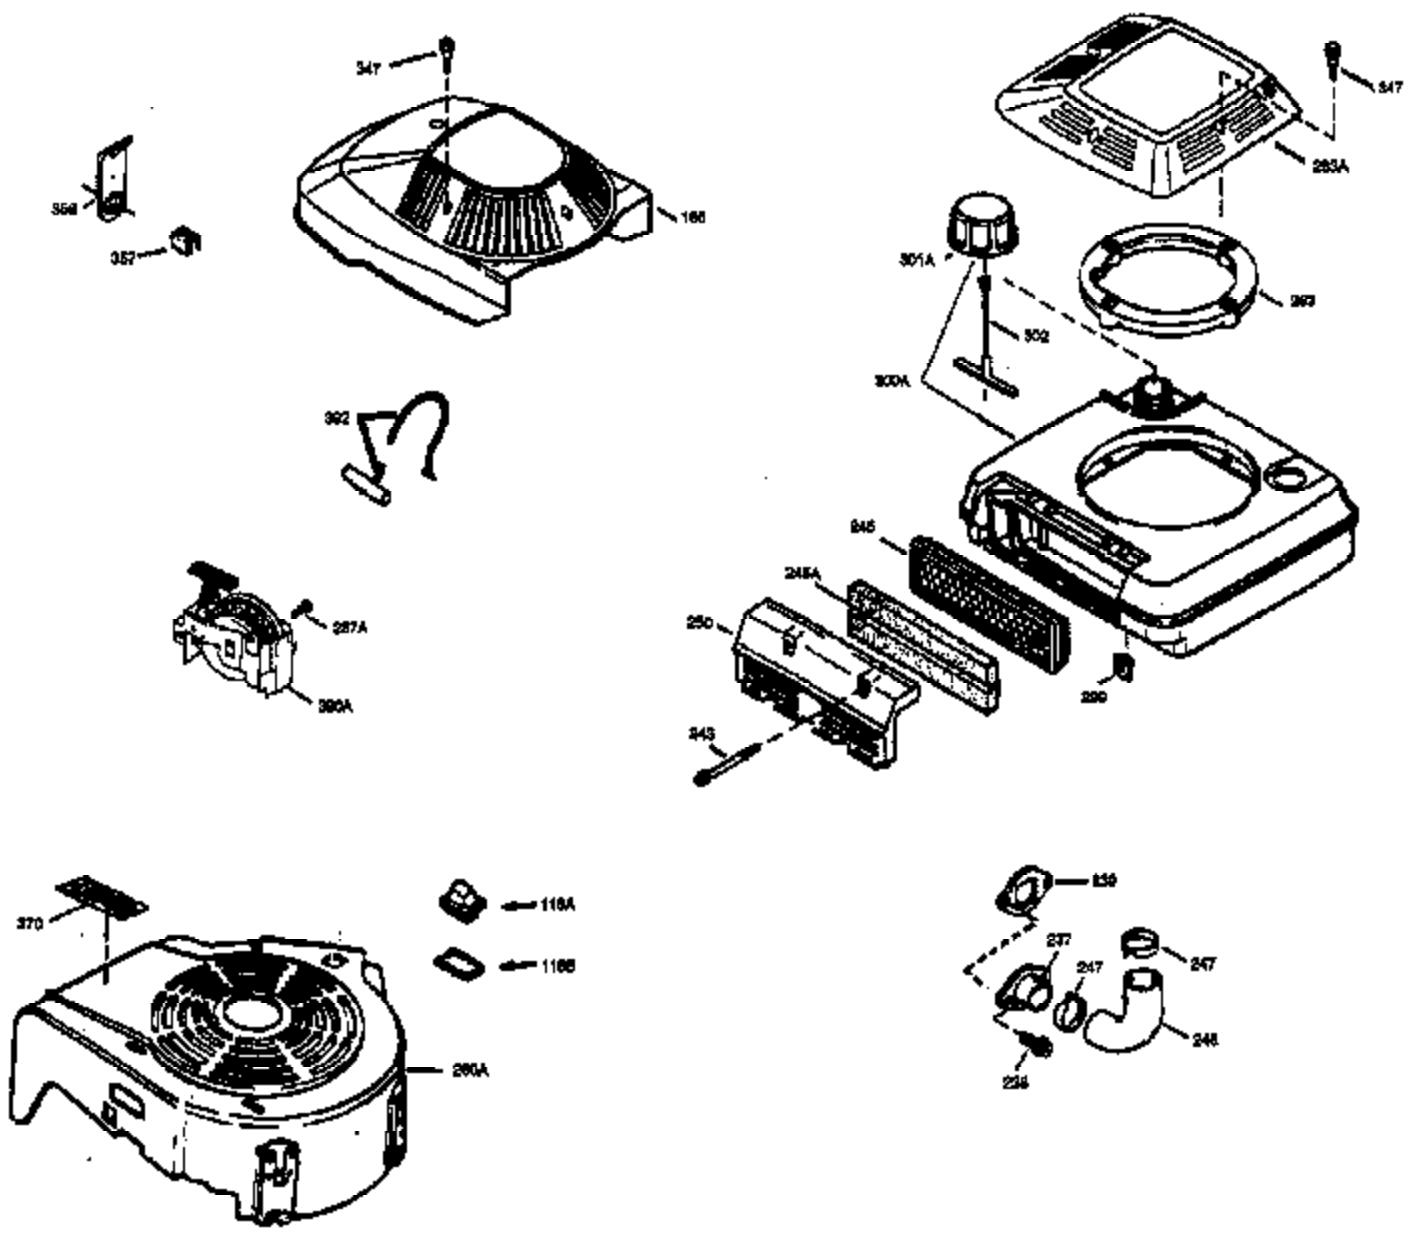

Ref #	Part Number	Qty	Description
420	730225	1	SAE 30 4-Cycle Engine Oil (Quart)

ILLUSTRATION SHOWS TYPICAL PARTS ONLY. ORDER BY PART NUMBER. PARTS NOT LISTED ARE SUPPLIED BY OEM.
VIEW 2 OF 3

Ref #	Part Number	Qty	Description
238	650806	2	Screw, 10-32 x 5/8"
239	34338	1	* Air Cleaner Gasket
245	34340	1	Air Cleaner Filter
250	34341B	1	Air Cleaner Cover
354	35025	1	Staple
357	34985	1	Starter Rope Retainer
370	34144	1	Primer Decal