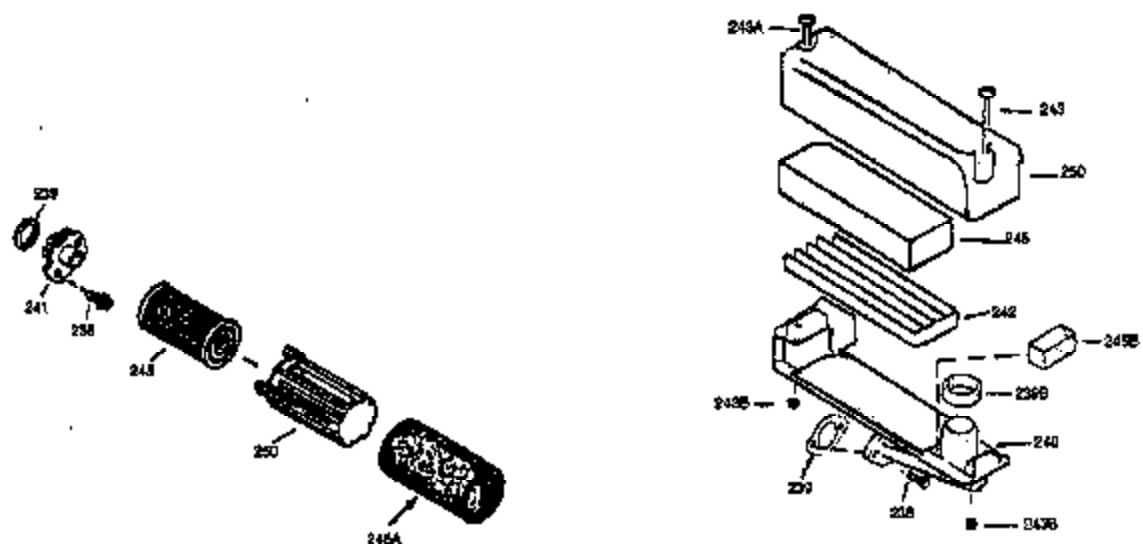

ILLUSTRATION SHOWS TYPICAL PARTS ONLY. ORDER BY PART NUMBER. PARTS NOT LISTED ARE SUPPLIED BY OEM.

VIEW 3 OF 3

Ref #	Part Number	Qty	Description
19	31361	1	Extension Spring
69	35261	1	* Mounting Flange Gasket
182	6201	2	Screw, 1/4-28 x 7/8"
185	31384A	1	Intake Pipe (Incl. 224)
186	34337	1	Governor Link
209	30200	2	Screw, 10-24 x 9/16"
223	650451	2	Screw, 1/4-20 x 1"
238	650806	2	Screw, 10-32 x 5/8"
239	34338	1	* Air Cleaner Gasket
240	34858	1	Air Cleaner Body
245	34340	1	Air Cleaner Filter
250	34341B	1	Air Cleaner Cover
284A	650760	1	Screw, 8-32 x 3/8"
284	32431	1	Muffler Deflector
354	35025	1	Staple