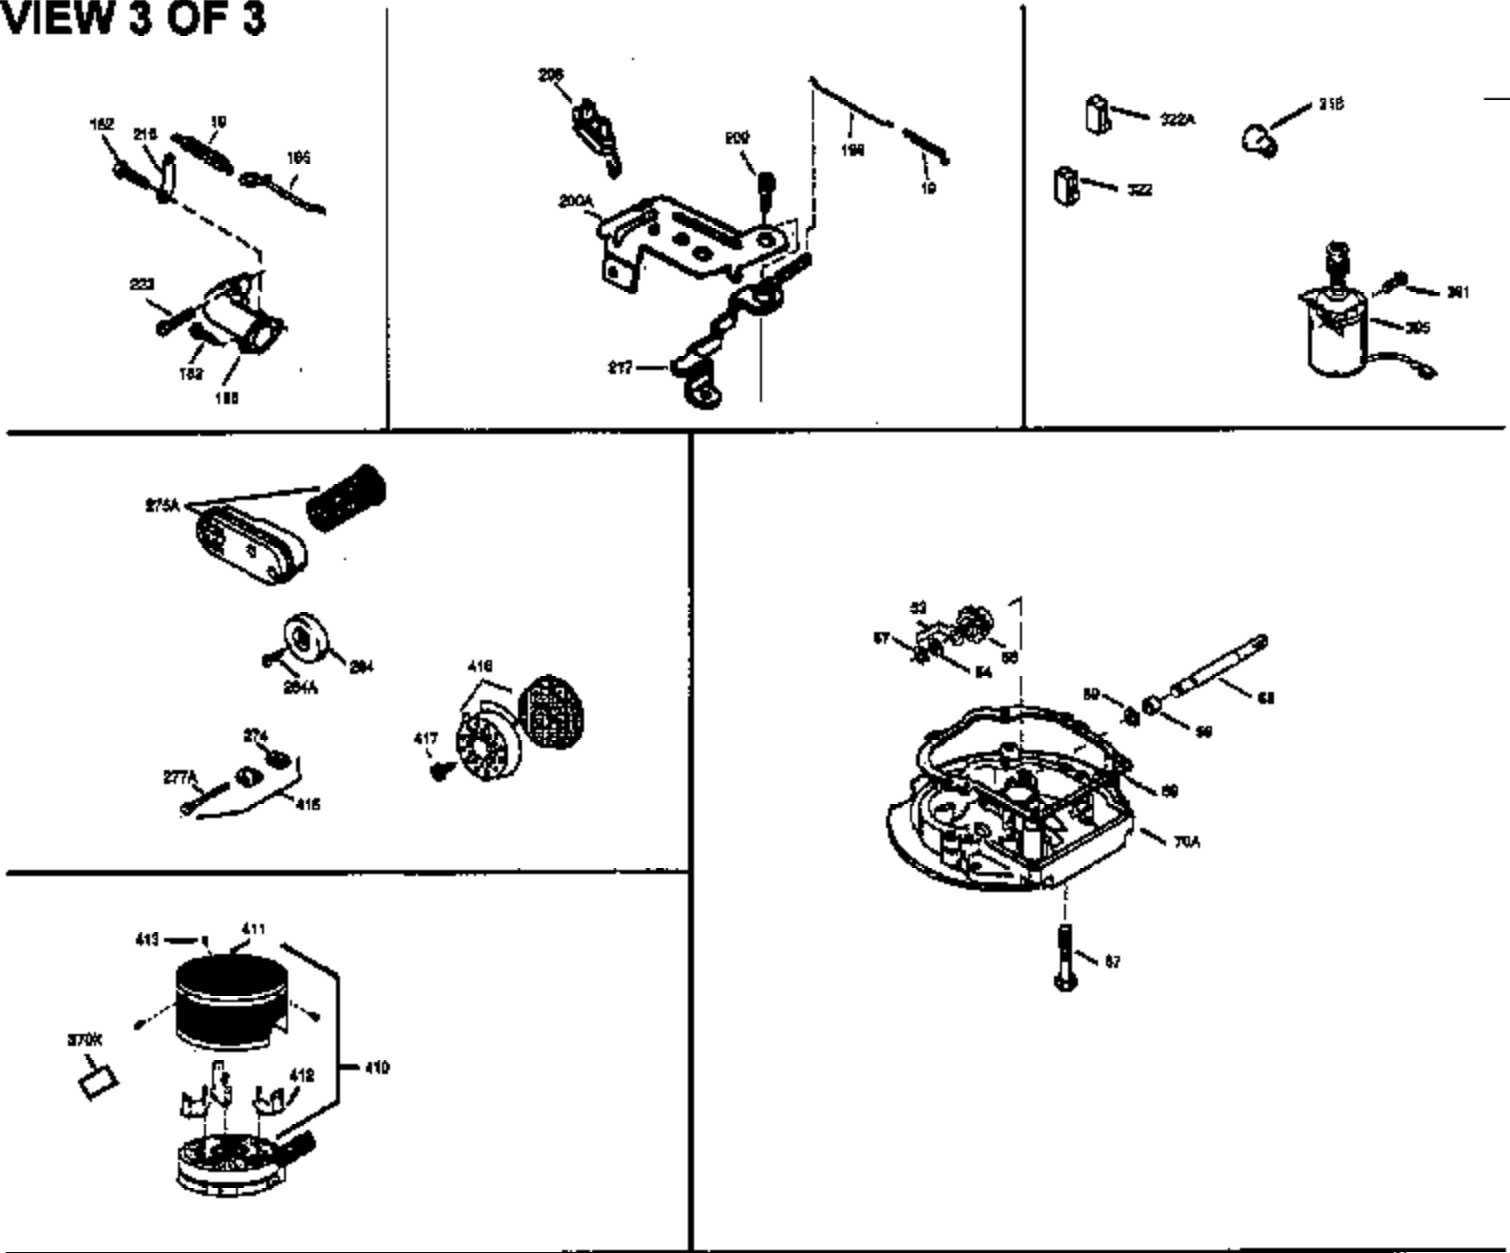

ILLUSTRATION SHOWS TYPICAL PARTS ONLY. ORDER BY PART NUMBER. PARTS NOT LISTED ARE SUPPLIED BY OEM.

VIEW 3 OF 3

Ref #	Part Number	Qty	Description
19	31361	1	Extension Spring
69	35261	1	* Mounting Flange Gasket
182	6201	2	Screw, 1/4-28 x 7/8"
185	31384A	1	Intake Pipe (Incl. 224)
186	34337	1	Governor Link
209	30200	2	Screw, 10-24 x 9/16"
223	650451	2	Screw, 1/4-20 x 1"
238	650806	2	Screw, 10-32 x 5/8"
239	34338	1	* Air Cleaner Gasket
240	34858	1	Air Cleaner Body
245	34340	1	Air Cleaner Filter
250	34341B	1	Air Cleaner Cover
284A	650760	1	Screw, 8-32 x 3/8"
284	32431	1	Muffler Deflector
354	35025	1	Staple