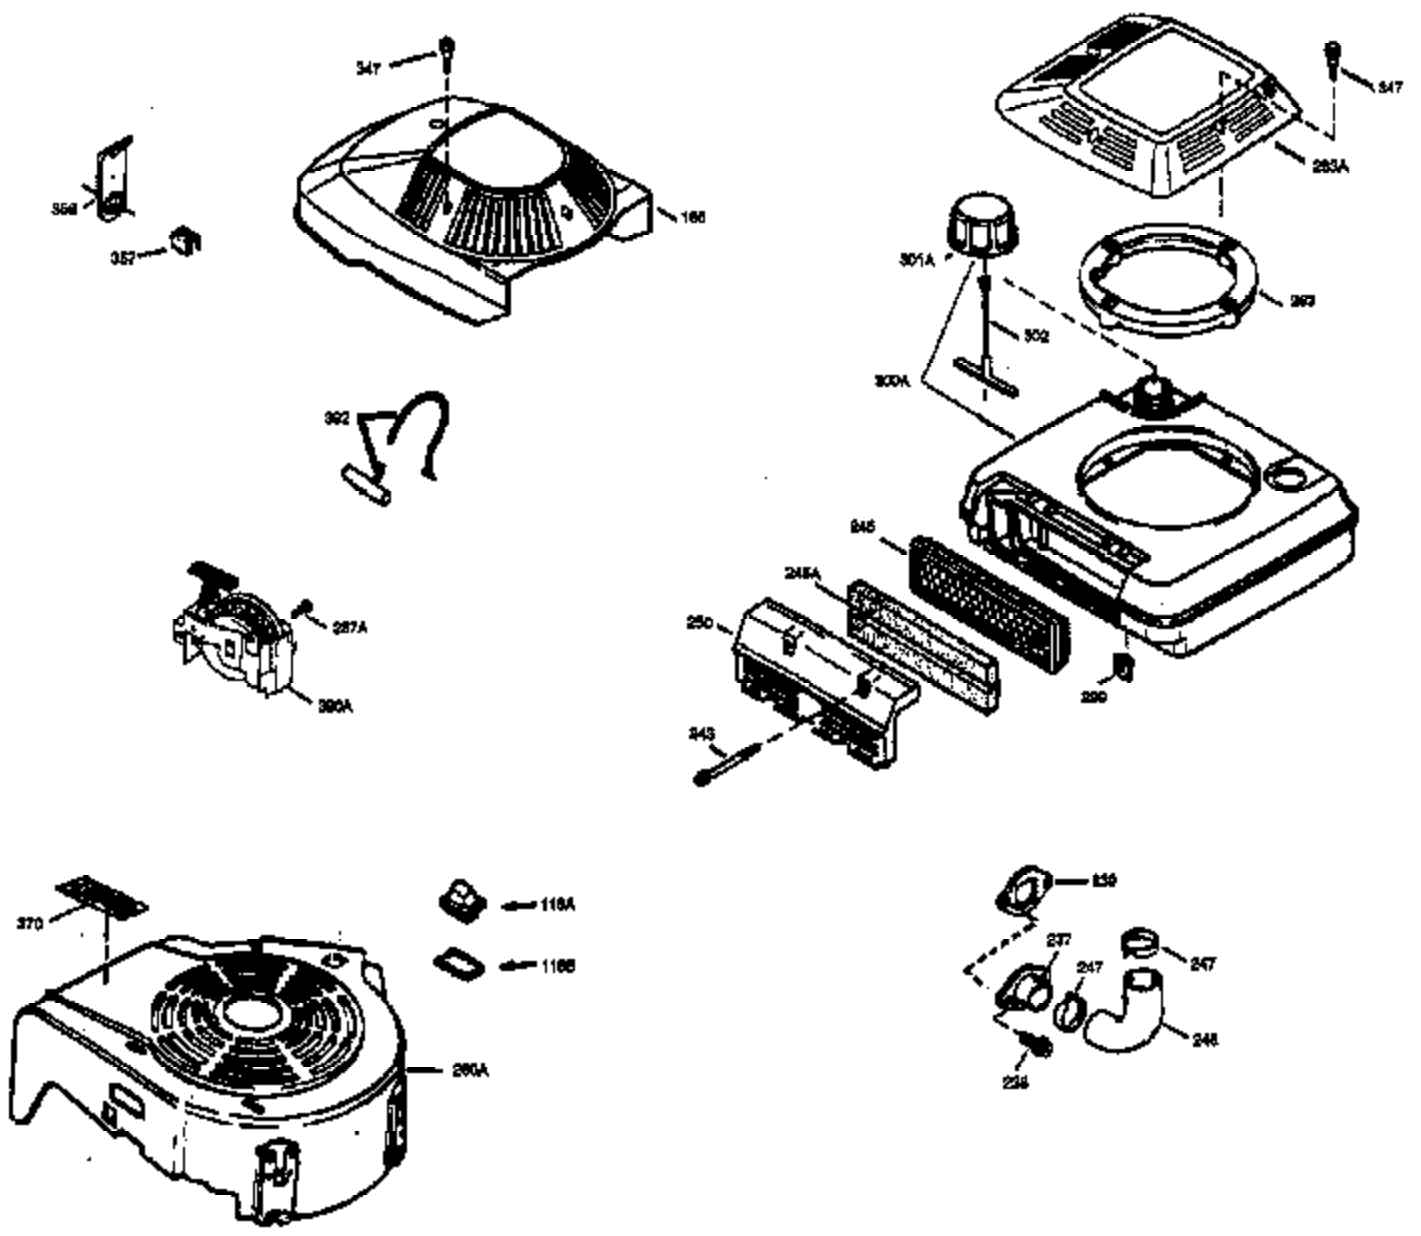

ILLUSTRATION SHOWS TYPICAL PARTS ONLY. ORDER BY PART NUMBER. PARTS NOT LISTED ARE SUPPLIED BY OEM.
VIEW 2 OF 3

Ref #	Part Number	Qty	Description
238	650806	2	Screw, 10-32 x 5/8"
239	34338	1	* Air Cleaner Gasket
245	34340	1	Air Cleaner Filter
250	34341B	1	Air Cleaner Cover
354	35025	1	Staple
357	34985	1	Starter Rope Retainer
370	36260	1	Primer Decal