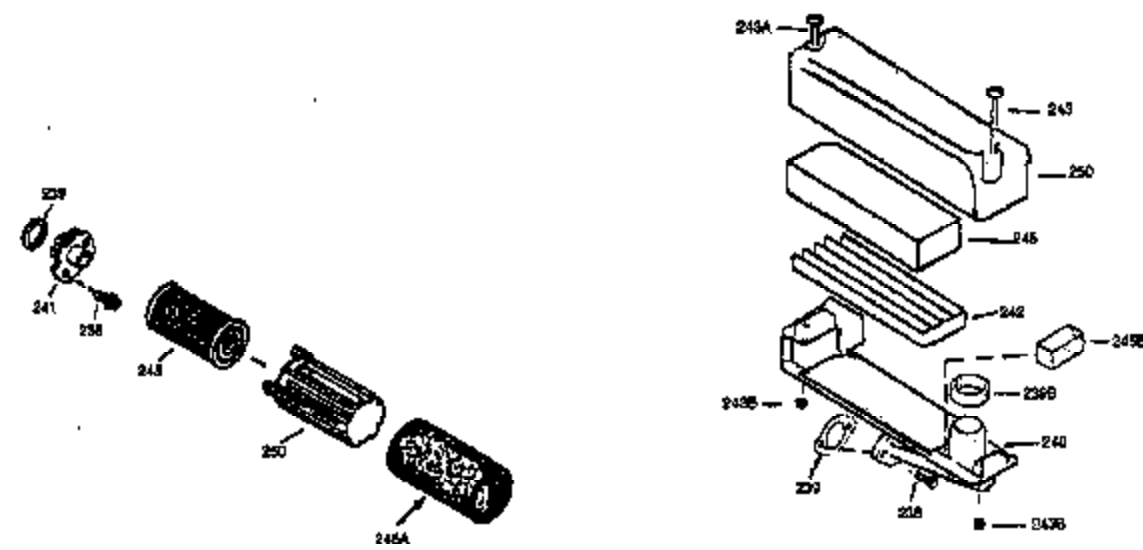

ILLUSTRATION SHOWS TYPICAL PARTS ONLY. ORDER BY PART NUMBER. PARTS NOT LISTED ARE SUPPLIED BY OEM.

VIEW 3 OF 3

Ref #	Part Number	Qty	Description
19	31361	1	Extension Spring
69	35261	1	* Mounting Flange Gasket
182	6201	2	Screw, 1/4-28 x 7/8"
185	31384A	1	Intake Pipe (Incl. 224)
186	34337	1	Governor Link
209	30200	2	Screw, 10-24 x 9/16"
223	650451	2	Screw, 1/4-20 x 1"
238	650806	2	Screw, 10-32 x 5/8"
239	34338	1	* Air Cleaner Gasket
240	34858	1	Air Cleaner Body
245	34340	1	Air Cleaner Filter
250	34341B	1	Air Cleaner Cover
284A	650760	1	Screw, 8-32 x 3/8"
284	34422	1	Muffler Deflector
354	35025	1	Staple