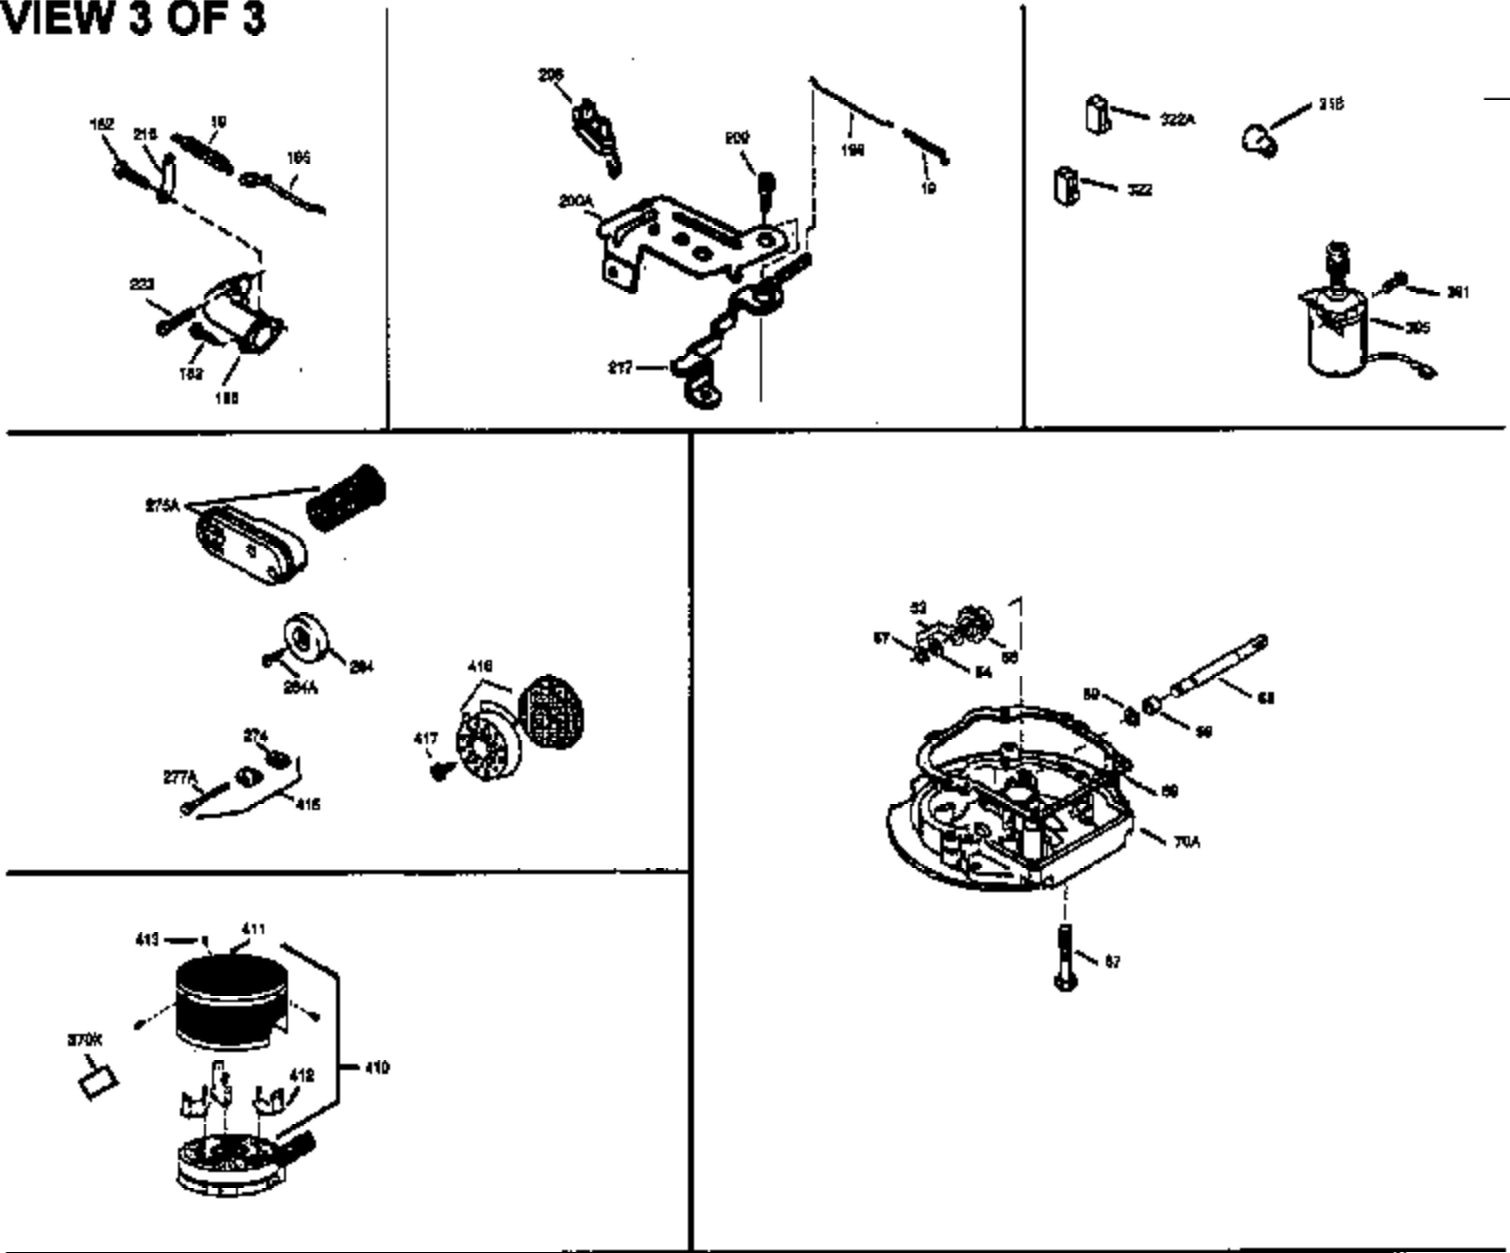

ILLUSTRATION SHOWS TYPICAL PARTS ONLY. ORDER BY PART NUMBER. PARTS NOT LISTED ARE SUPPLIED BY OEM.

VIEW 3 OF 3

Ref #	Part Number	Qty	Description
19	31361	1	Extension Spring
69	35261	1	* Mounting Flange Gasket
182	6201	2	Screw, 1/4-28 x 7/8"
185	31384A	1	Intake Pipe (Incl. 224)
186	34337	1	Governor Link
209	30200	2	Screw, 10-24 x 9/16"
223	650451	2	Screw, 1/4-20 x 1"
238	650806	2	Screw, 10-32 x 5/8"
239	34338	1	* Air Cleaner Gasket
240	34858	1	Air Cleaner Body
245	34340	1	Air Cleaner Filter
250	34341B	1	Air Cleaner Cover
284A	650760	1	Screw, 8-32 x 3/8"
284	34422	1	Muffler Deflector
354	35025	1	Staple