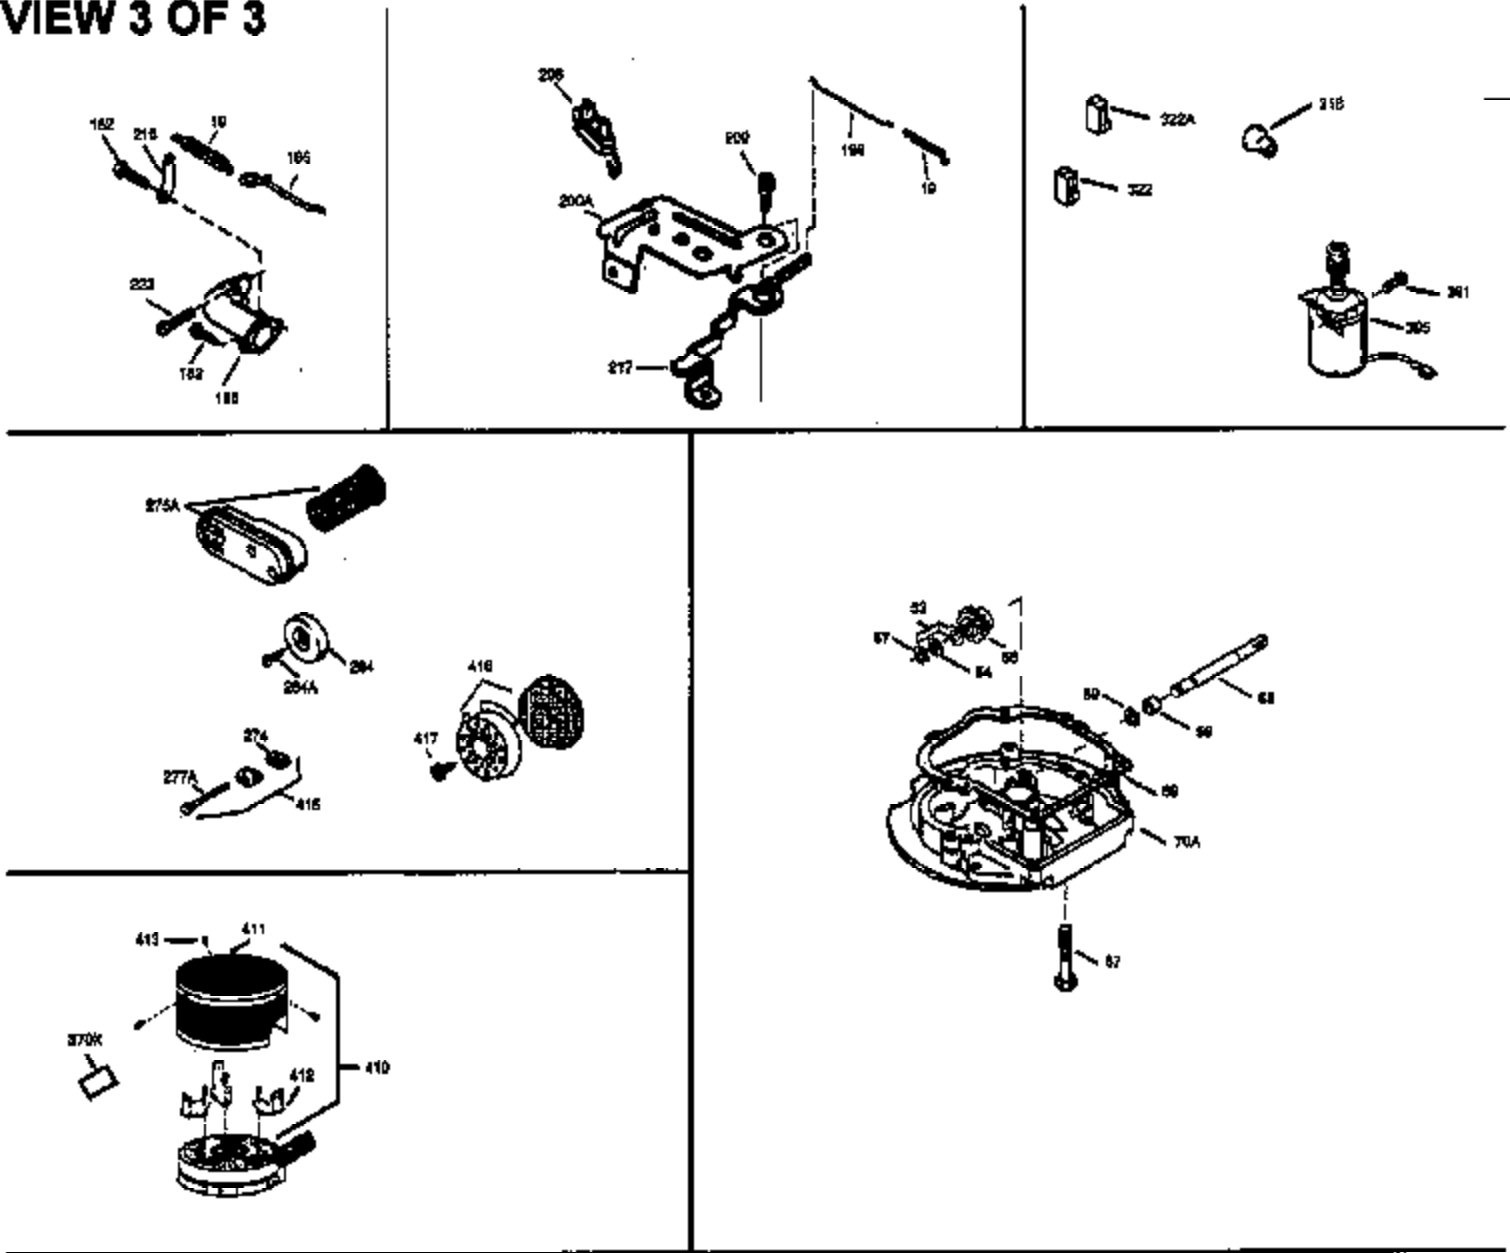

Ref #	Part Number	Qty	Description
238	650806	2	Screw, 10-32 x 5/8"
239	34338	1	* Air Cleaner Gasket
245	34340	1	Air Cleaner Filter
250	34341B	1	Air Cleaner Cover
357	36412	1	Starter Rope Retainer

ILLUSTRATION SHOWS TYPICAL PARTS ONLY. ORDER BY PART NUMBER. PARTS NOT LISTED ARE SUPPLIED BY OEM.

VIEW 3 OF 3