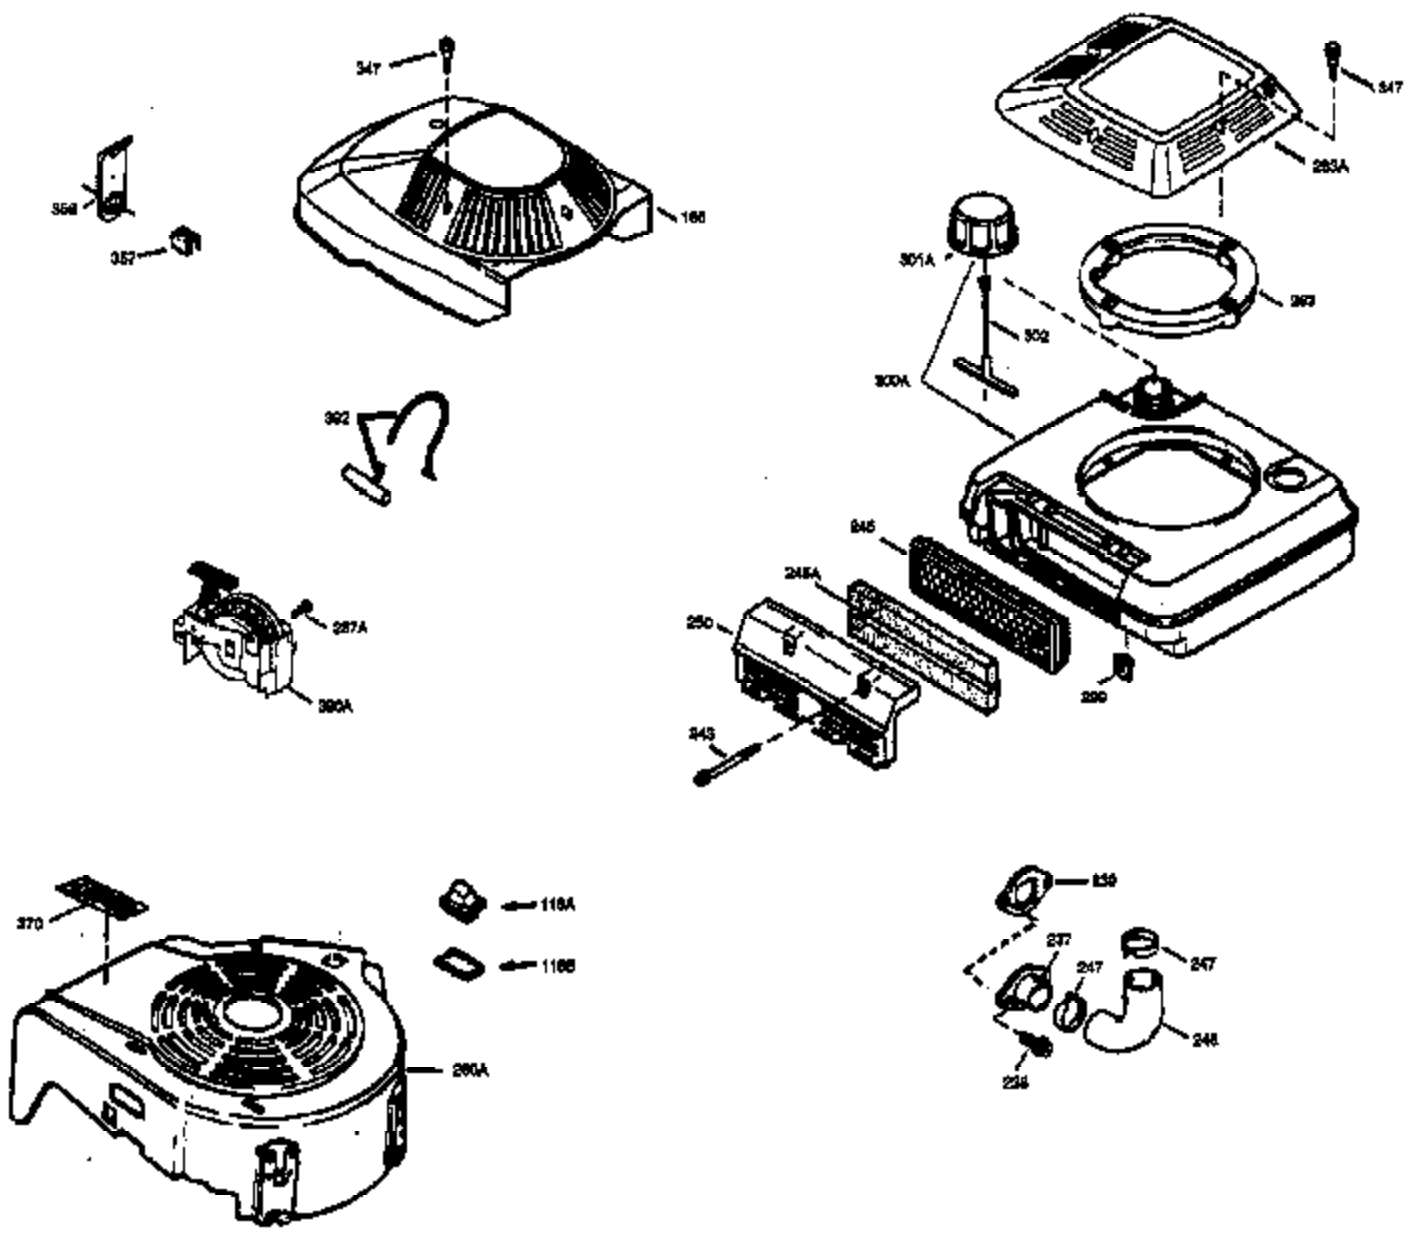

Ref #	Part Number	Qty	Description
174	30200	2	Screw, 10-24 x 9/16"
178	29752	2	Nut & Lock Washer, 1/4-28
182	6201	2	Screw, 1/4-28 x 7/8"
184	26756	1	* Carburetor To Intake Pipe Gasket
185	31384A	1	Intake Pipe (Incl. 224)
189	650839	2	Screw, 1/4-20 x 3/8"
190	35831	1	Brake Lever
191	35015B	1	S.E. Brake Bracket (Incl. 195)
192	34966	1	Brake Control Link
193	34965	1	Brake Spring
194	32309	1	Retaining Ring
195	610973	1	Terminal
200	33131A	1	Control Bracket (Incl. 202 thru 205)
202	36482	1	Compression Spring
203	31342	1	Compression Spring
204	650549	1	Screw, 5-40 x 7/16"
205	650777	1	Screw, 6-32 x 21/32"
207	34336	1	Throttle Link
209	30200	2	Screw, 10-24 x 9/16"
210	27793	1	Conduit Clip
211	28942	1	Screw, 10-32 x 3/8"
223	650451	2	Screw, 1/4-20 x 1"
224	34690A	1	* Intake Pipe Gasket
238	650806	2	Screw, 10-32 x 5/8"
239	34338	1	* Air Cleaner Gasket
240	34858	1	Air Cleaner Body
245	34340	1	Air Cleaner Filter
250	34341B	1	Air Cleaner Cover
260	35484	1	Blower Housing
261	30200	2	Screw, 10-24 x 9/16"
262	650831	2	Screw, 1/4-20 x 1/2"
275	36473	1	Muffler (Incl. 277)
277	650988	2	Screw, 1/4-20 x 2-5/16"
285	35000A	1	Starter Cup
287	650926	2	Screw, 8-32 x 21/64"
290	30705	1	Fuel Line
292	26460	2	Fuel Line Clamp
298	28763	3	Screw, 10-32 x 35/64"
300	34476A	1	Fuel Tank (Incl. 292 & 301)
301	33032	1	Fuel Cap
305	35577	1	Oil Fill Tube
306	34265	1	* "O"-Ring
307	35499	1	"O"-Ring
309	650562	1	Screw, 10-32 x 1/2"
310	35578	1	Dipstick
313	34080	1	Spacer
370K	36695	1	Starter Decal
370A	36261	1	Lubrication Decal
380	632046A	1	Carburetor (Incl. 184)
390	590694	1	Rewind Starter (NOTE: This engine could have been built with 590737 starter. Refer to the design of the rope pulley strength ribs for part identification. Individual starter parts do not interchange. Refer to service bulletin 116).
400	36480	1	* Gasket Set (Incl. items marked PK in notes) Incl. part #'s: 26756 (1), 27234A (1), 33735 (1), 34265 (1), 34338 (1), 34690A (1), 35261 (1), 36440 (1).
420	730225	1	SAE 30 4-Cycle Engine Oil (Quart)

ILLUSTRATION SHOWS TYPICAL PARTS ONLY. ORDER BY PART NUMBER. PARTS NOT LISTED ARE SUPPLIED BY OEM.
VIEW 2 OF 3