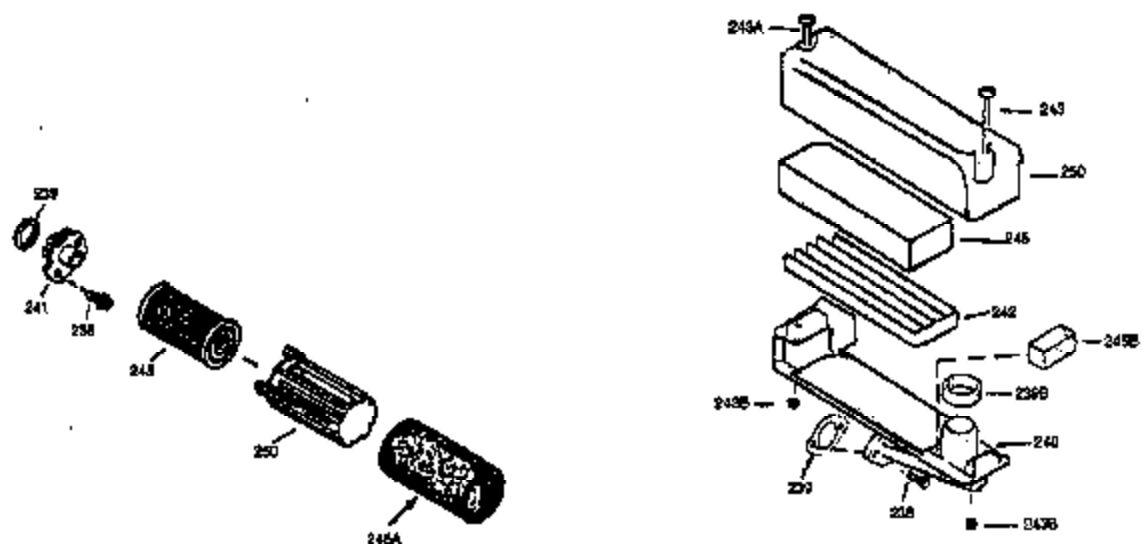

Ref #	Part Number	Qty	Description
238	650806	2	Screw, 10-32 x 5/8"
239	34338	1	* Air Cleaner Gasket
245	34340	1	Air Cleaner Filter
250	34341B	1	Air Cleaner Cover
357	36412	1	Starter Rope Retainer

ILLUSTRATION SHOWS TYPICAL PARTS ONLY. ORDER BY PART NUMBER. PARTS NOT LISTED ARE SUPPLIED BY OEM.

VIEW 3 OF 3