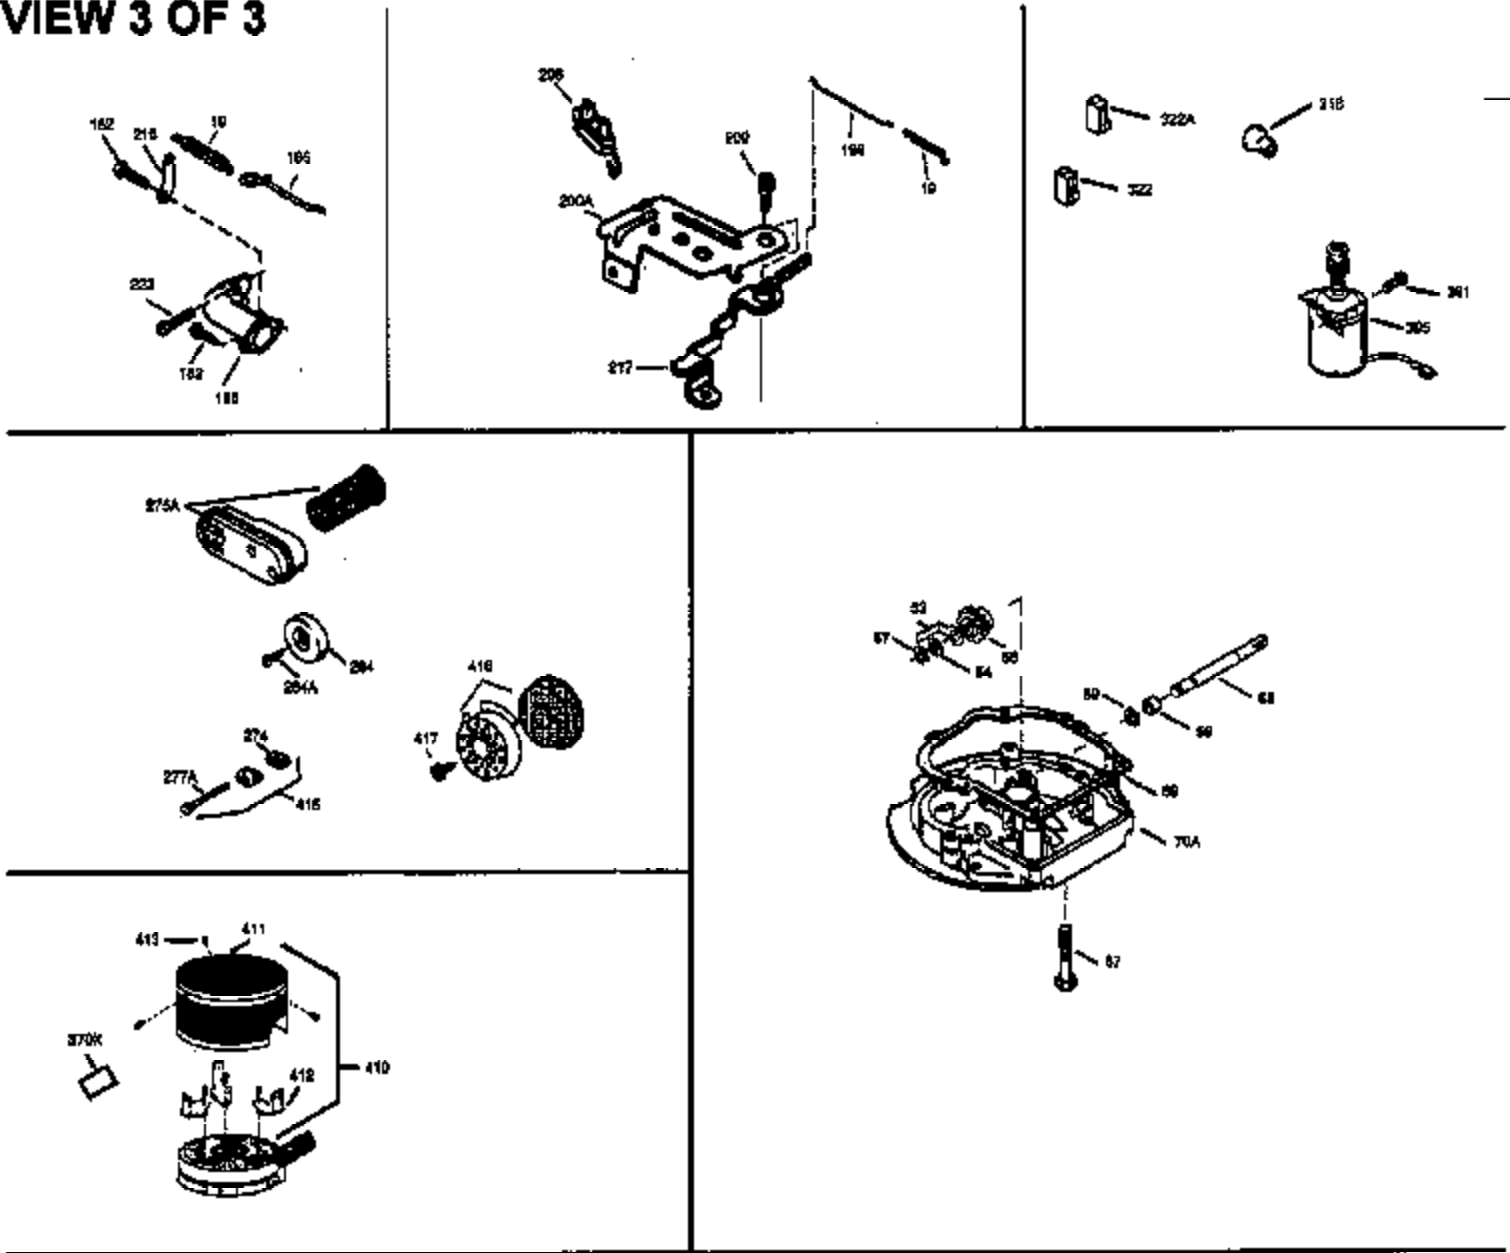

Ref #	Part Number	Qty	Description
238	650806		Screw, 10-32 x 5/8"
239	34338		* Gasket, Air cleaner
246	34340		Element, Air cleaner
246D	35435		Filter, Pre-Air (Optional)
250	34341A		Cover, Air cleaner
300A	34476		Fuel Tank (Incl. 292 & 301)
354	35025		Staple (Not used on all models)
357	34985		Rope Stop & Staple Assy. (Incl. 354)
370G	34387		Decal, Instruction (Optional)
370	550223		Decal, Name

ILLUSTRATION SHOWS TYPICAL PARTS ONLY. ORDER BY PART NUMBER. PARTS NOT LISTED ARE SUPPLIED BY OEM.

VIEW 3 OF 3