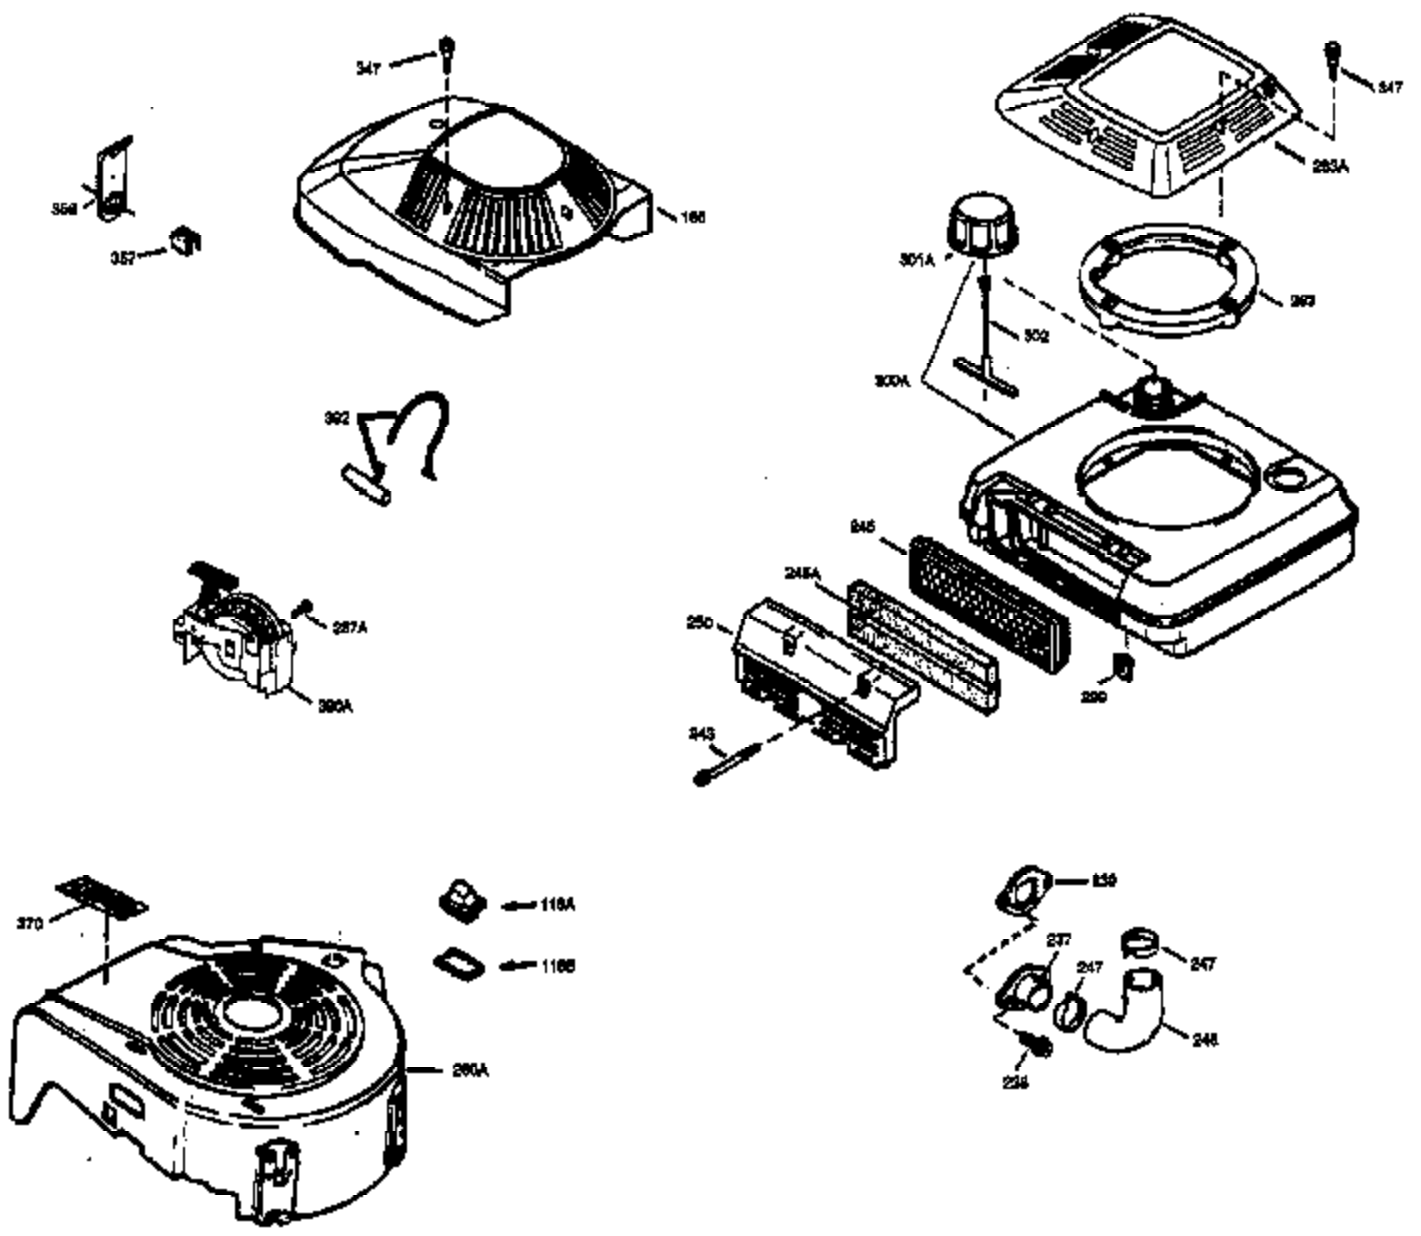

Ref #	Part Number	Qty	Description
380	632046A		Carburetor (Incl. 184) (Refer to Division 5, Section A, page A2-10 or Fiche 8A, Grid E-13 for breakdown)
390	590621		Rewind Starter (Refer to Division 5, Section C, page 34 or Fiche 8A, Grid G-5 for breakdown)
400	33238D		* Gasket Set (Incl. items marked *)
420	730225		SAE 30, 4-Cycle Engine Oil (Quart)

ILLUSTRATION SHOWS TYPICAL PARTS ONLY. ORDER BY PART NUMBER. PARTS NOT LISTED ARE SUPPLIED BY OEM.
VIEW 2 OF 3