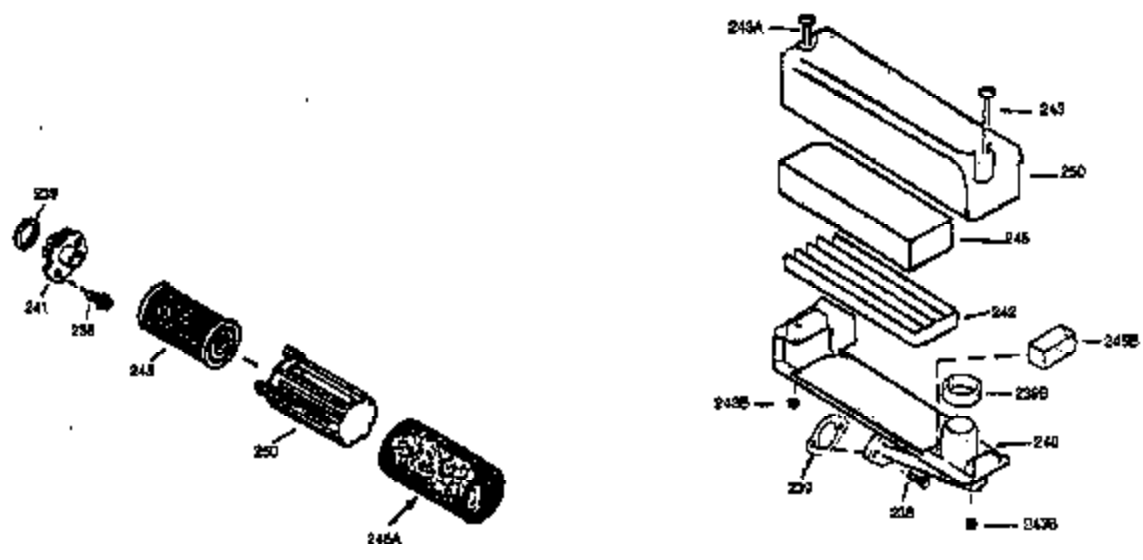

Ref #	Part Number	Qty	Description
238	650806		Screw, 10-32 x 5/8"
239	34338		* Gasket, Air cleaner
246	34340		Element, Air cleaner
246D	35435		Filter, Pre-Air (Optional)
250	34341A		Cover, Air cleaner
300A	34476		Fuel Tank (Incl. 292 & 301)
354	35025		Staple (Not used on all models)
357	34985		Rope Stop & Staple Assy. (Incl. 354)
370G	34387		Decal, Instruction (Optional)
370	550223		Decal, Name

ILLUSTRATION SHOWS TYPICAL PARTS ONLY. ORDER BY PART NUMBER. PARTS NOT LISTED ARE SUPPLIED BY OEM.

VIEW 3 OF 3