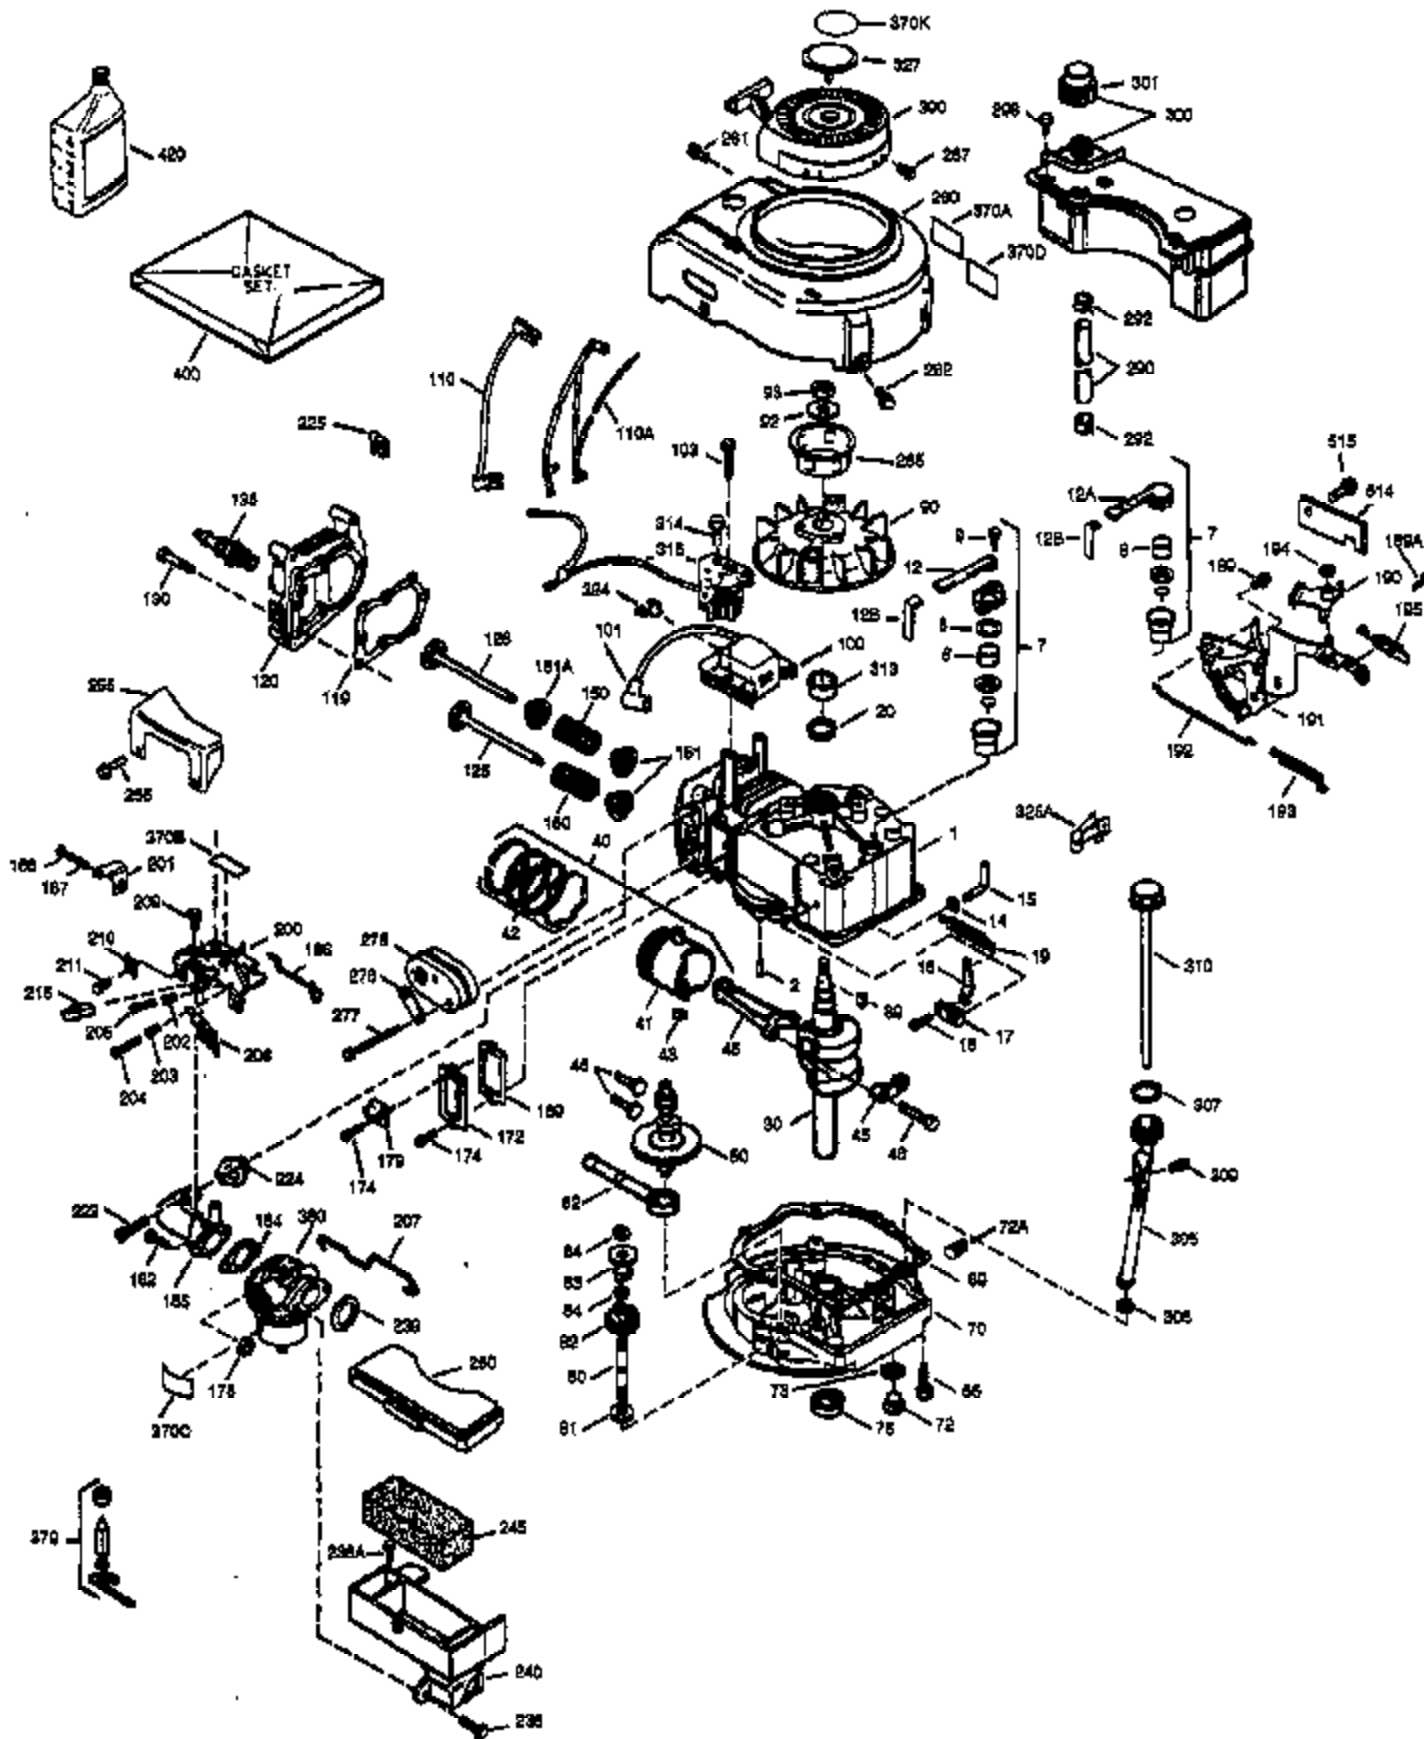

ILLUSTRATION SHOWS TYPICAL PARTS ONLY. ORDER BY PART NUMBER. PARTS NOT LISTED ARE SUPPLIED BY OEM.

VIEW 1 OF 3

| Ref # | Part Number | Qty | Description |
|-------|-------------|-----|---|
| 1 | 35010 | 1 | Cylinder (Incl. 2 & 20) |
| 2 | 26727 | 2 | Dowel Pin |
| 6 | 33734 | 1 | Breather Element |
| 7 | 34214A | 1 | Breather Ass'y. (Incl. 6, 8, 9 & 12) |
| 8 | 33735 | 1 | * Breather Gasket |
| 9 | 30200 | 2 | Screw, 10-24 x 9/16" |
| 12 | 33886 | 1 | Breather Tube |
| 14 | 28277 | 1 | Washer |
| 15 | 30589 | 1 | Governor Rod (Incl. 14) |
| 16 | 31383A | 1 | Governor Lever |
| 17 | 31335 | 1 | Governor Lever Clamp |
| 18 | 650548 | 1 | Screw, 8-32 x 5/16" |
| 19 | 31361 | 1 | Extension Spring |
| 20 | 32600 | 1 | Oil Seal |
| 30 | 35482 | 1 | Crankshaft |
| 40 | 35544A | 1 | Piston, Pin & Ring Set (Std.) |
| 40 | 35545A | 1 | Piston, Pin & Ring Set (.010" OS) |
| 40 | 35546 | 1 | Piston, Pin & Ring Set (.020" OS) |
| 41 | 35541 | 1 | Piston & Pin Ass'y. (Std.) (Incl. 43) |
| 41 | 35542 | 1 | Piston & Pin Ass'y. (.010" OS) (Incl. 43) |
| 41 | 35543 | 1 | Piston & Pin Ass'y. (.020" OS) (Incl. 43) |
| 42 | 35547A | 1 | Ring Set (Std.) |
| 42 | 35548A | 1 | Ring Set (.010" OS) |
| 42 | 35549 | 1 | Ring Set (.020" OS) |
| 43 | 20381 | 2 | Piston Pin Retaining Ring |
| 45 | 30963B | 1 | Connecting Rod Ass'y (Incl. 46) |
| 46 | 32610A | 2 | Connecting Rod Bolt |
| 48 | 27241 | 2 | Valve Lifter |
| 50 | 33553 | 1 | Camshaft (MCR) |
| 52 | 29914 | 1 | Oil Pump Ass'y. |
| 69 | 35261 | 1 | * Mounting Flange Gasket |
| 70 | 34311D | 1 | Mounting Flange (Incl. 72, 75 & 80) |
| 72 | 36083 | 1 | Oil Drain Plug |
| 75 | 27897 | 1 | Oil Seal |
| 80 | 30574 | 1 | Governor Shaft |
| 81 | 30590A | 1 | Washer |
| 82 | 30591 | 1 | Governor Gear Ass'y. (Incl. 81) |
| 83 | 30588A | 1 | Governor Spool |
| 84 | 29193 | 2 | Retaining Ring |
| 86 | 650488 | 6 | Screw, 1/4-20 x 1-1/4" |
| 89 | 611004 | 1 | Flywheel Key |
| 90 | 611112 | 1 | Flywheel |
| 92 | 650815 | 1 | Belleville Washer |
| 93 | 650816 | 1 | Flywheel Nut |
| 100 | 34443A | 1 | Solid State Ignition |
| 101 | 610118 | 1 | Spark Plug Cover |
| 103 | 650814 | 2 | Screw, Torx T-15, 10-24 x 1" |
| 110 | 34961 | 1 | Ground Wire |
| 119 | 33015A | 1 | * Cylinder Head Gasket |
| 120 | 34342 | 1 | Cylinder Head |
| 125 | 29313C | 1 | Exhaust Valve (Std.) (Incl. 151) |
| 125 | 29315C | 1 | Exhaust Valve (1/32" OS) (Incl. 151) |
| 126 | 29314B | 1 | Intake Valve (Std.) (Incl. 151) |
| 126 | 29315C | 1 | Intake Valve (1/32" OS) (Incl. 151) |
| 130 | 6021A | 8 | Screw, 5/16-18 x 1-1/2" |
| 135 | 35395 | 1 | Resistor Spark Plug (RJ19LM) |
| 150 | 31672 | 2 | Valve Spring |
| 151 | 31673 | 2 | Valve Spring Cap |