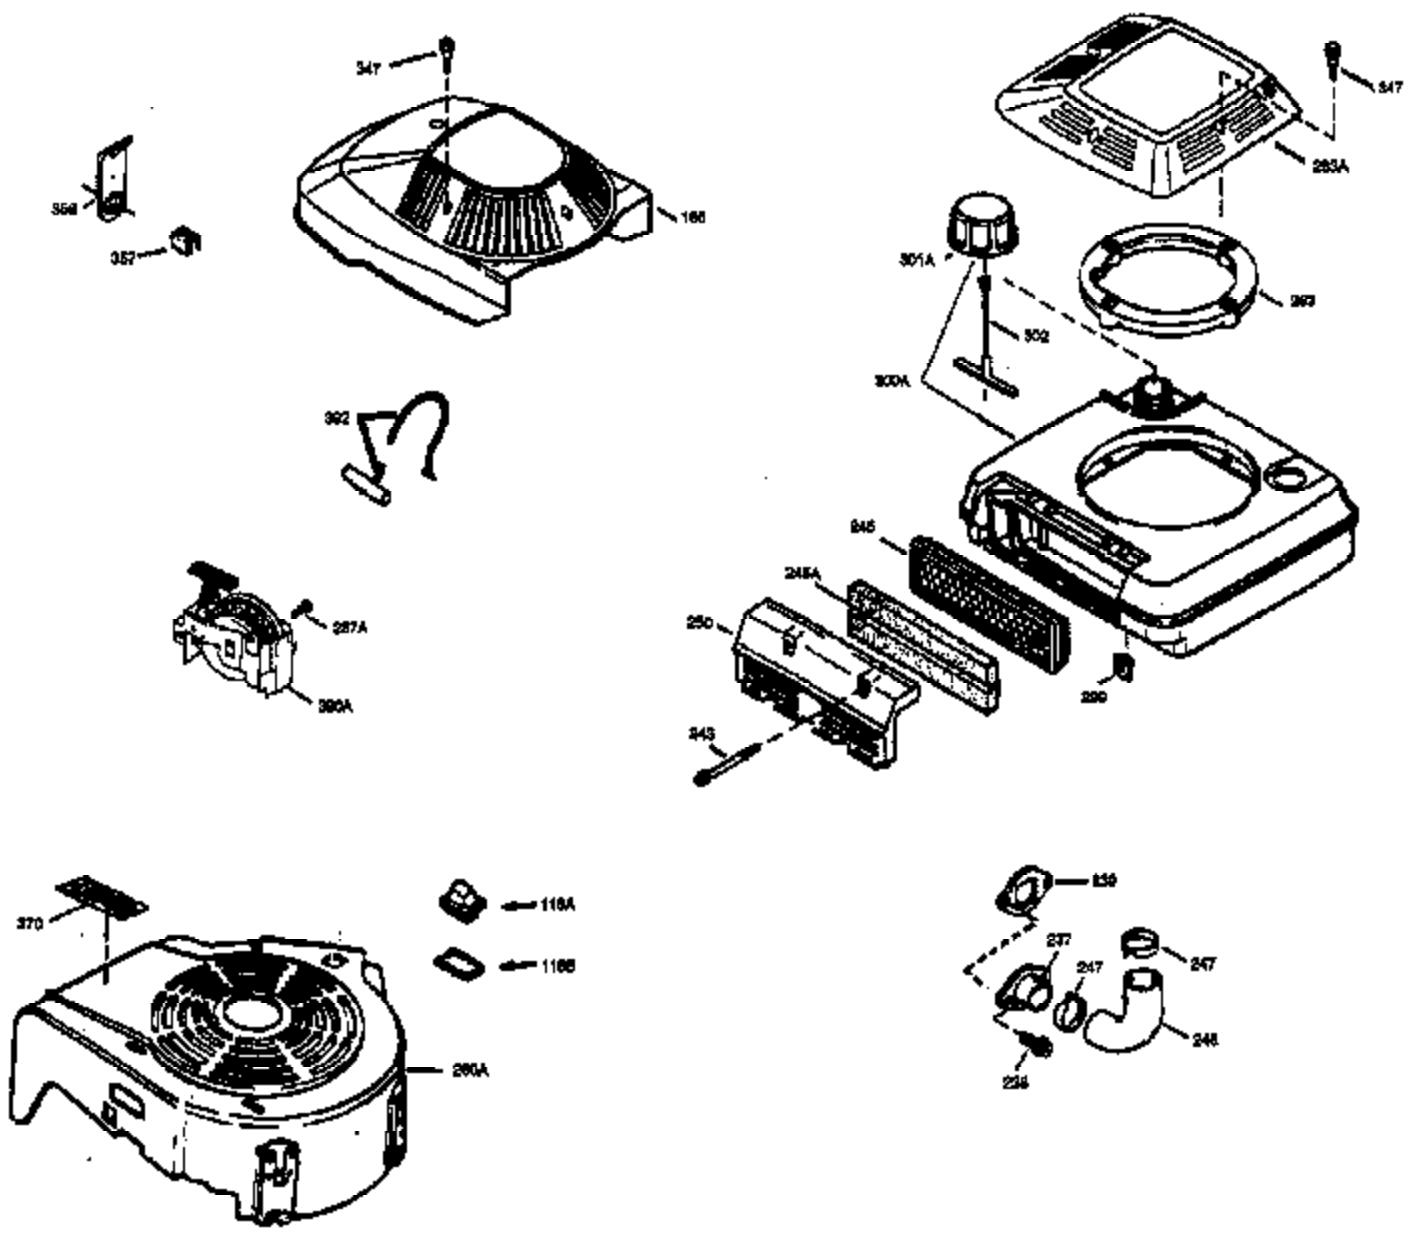

ILLUSTRATION SHOWS TYPICAL PARTS ONLY. ORDER BY PART NUMBER. PARTS NOT LISTED ARE SUPPLIED BY OEM.
VIEW 2 OF 3

Ref #	Part Number	Qty	Description
238	650806	2	Screw, 10-32 x 5/8"
239	34338	1	* Air Cleaner Gasket
245	34340	1	Air Cleaner Filter
250	34341B	1	Air Cleaner Cover
354	35025	1	Staple
357	34985	1	Starter Rope Retainer
370	34144	1	Primer Decal