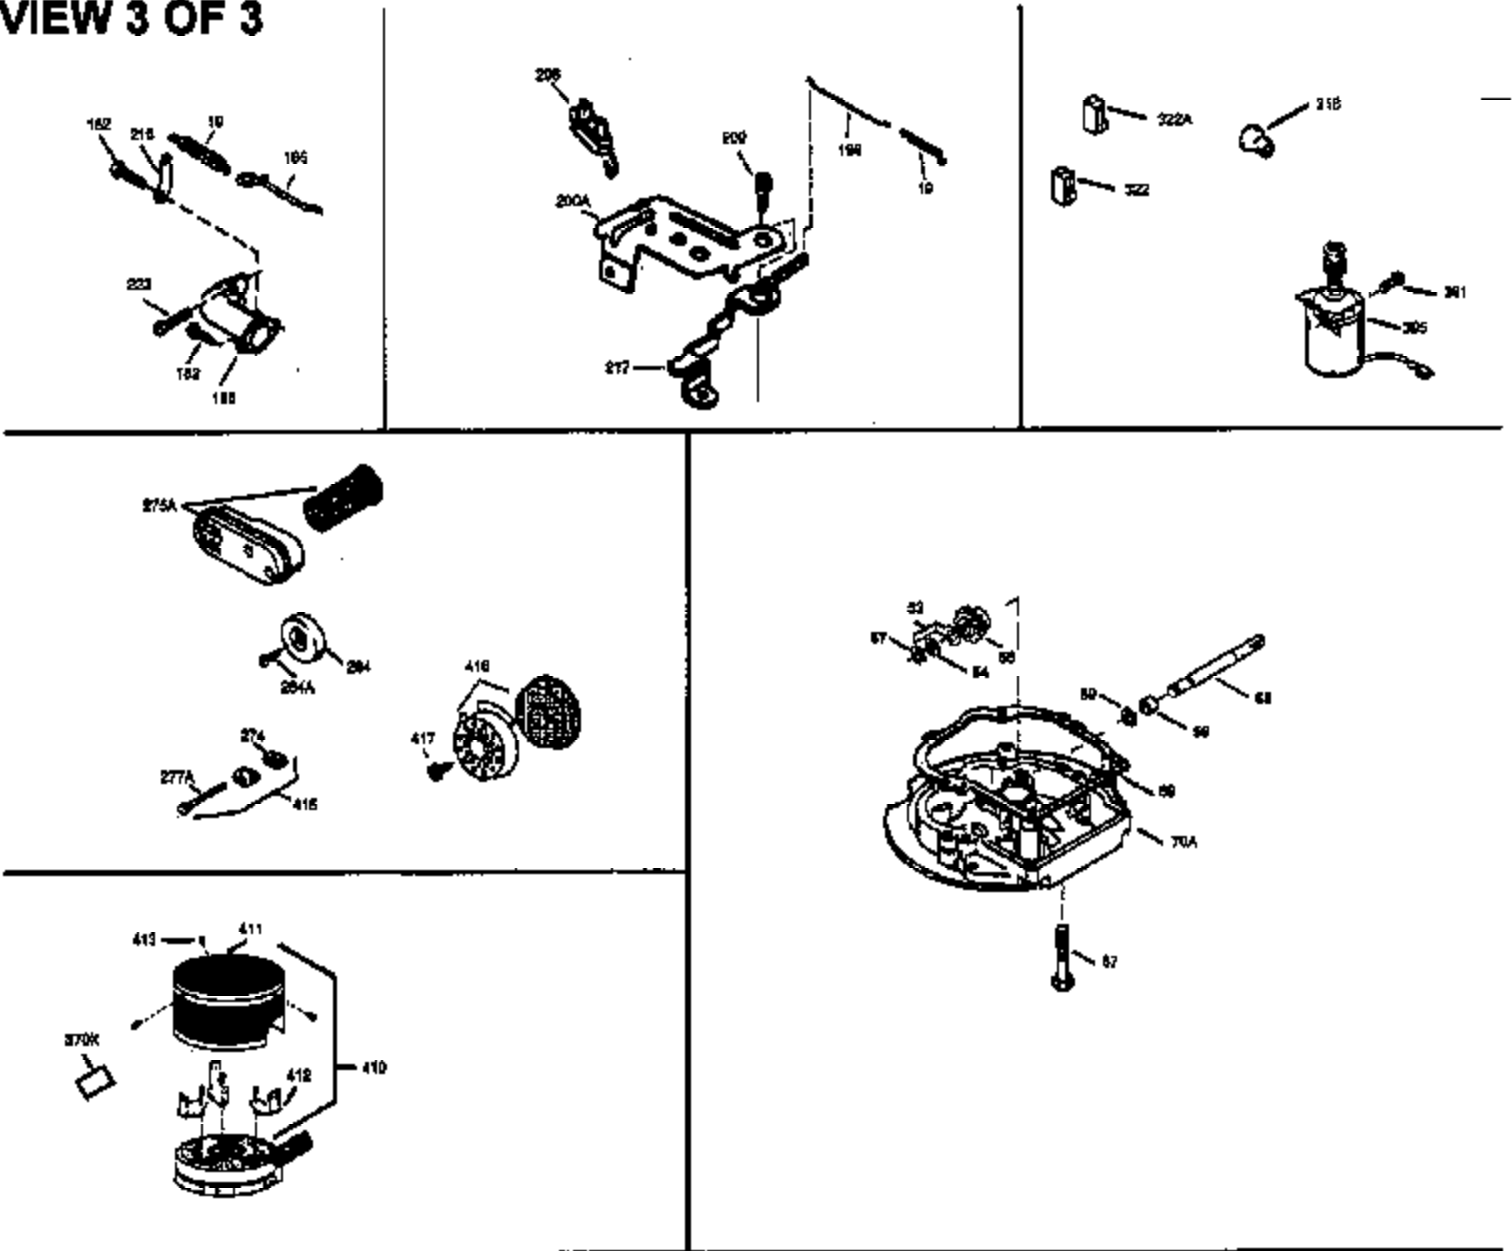

| Ref # | Part Number | Qty | Description |
|-------|-------------|-----|-----------------------|
| 238 | 650806 | 2 | Screw, 10-32 x 5/8" |
| 239 | 34338 | 1 | * Air Cleaner Gasket |
| 245 | 34340 | 1 | Air Cleaner Filter |
| 250 | 34341B | 1 | Air Cleaner Cover |
| 354 | 35025 | 1 | Staple |
| 357 | 34985 | 1 | Starter Rope Retainer |
| 370 | 34144 | 1 | Primer Decal |

ILLUSTRATION SHOWS TYPICAL PARTS ONLY. ORDER BY PART NUMBER. PARTS NOT LISTED ARE SUPPLIED BY OEM.

VIEW 3 OF 3

| Ref # | Part Number | Qty | Description |
|-------|-------------|-----|--------------------------|
| 19 | 31361 | 1 | Extension Spring |
| 69 | 35261 | 1 | * Mounting Flange Gasket |
| 182 | 6201 | 2 | Screw, 1/4-28 x 7/8" |
| 185 | 31384A | 1 | Intake Pipe (Incl. 224) |
| 186 | 34337 | 1 | Governor Link |
| 209 | 30200 | 2 | Screw, 10-24 x 9/16" |
| 223 | 650451 | 2 | Screw, 1/4-20 x 1" |
| 238 | 650806 | 2 | Screw, 10-32 x 5/8" |
| 239 | 34338 | 1 | * Air Cleaner Gasket |
| 240 | 34858 | 1 | Air Cleaner Body |
| 245 | 34340 | 1 | Air Cleaner Filter |
| 250 | 34341B | 1 | Air Cleaner Cover |
| 284A | 650760 | 1 | Screw, 8-32 x 3/8" |
| 284 | 32431 | 1 | Muffler Deflector |
| 354 | 35025 | 1 | Staple |