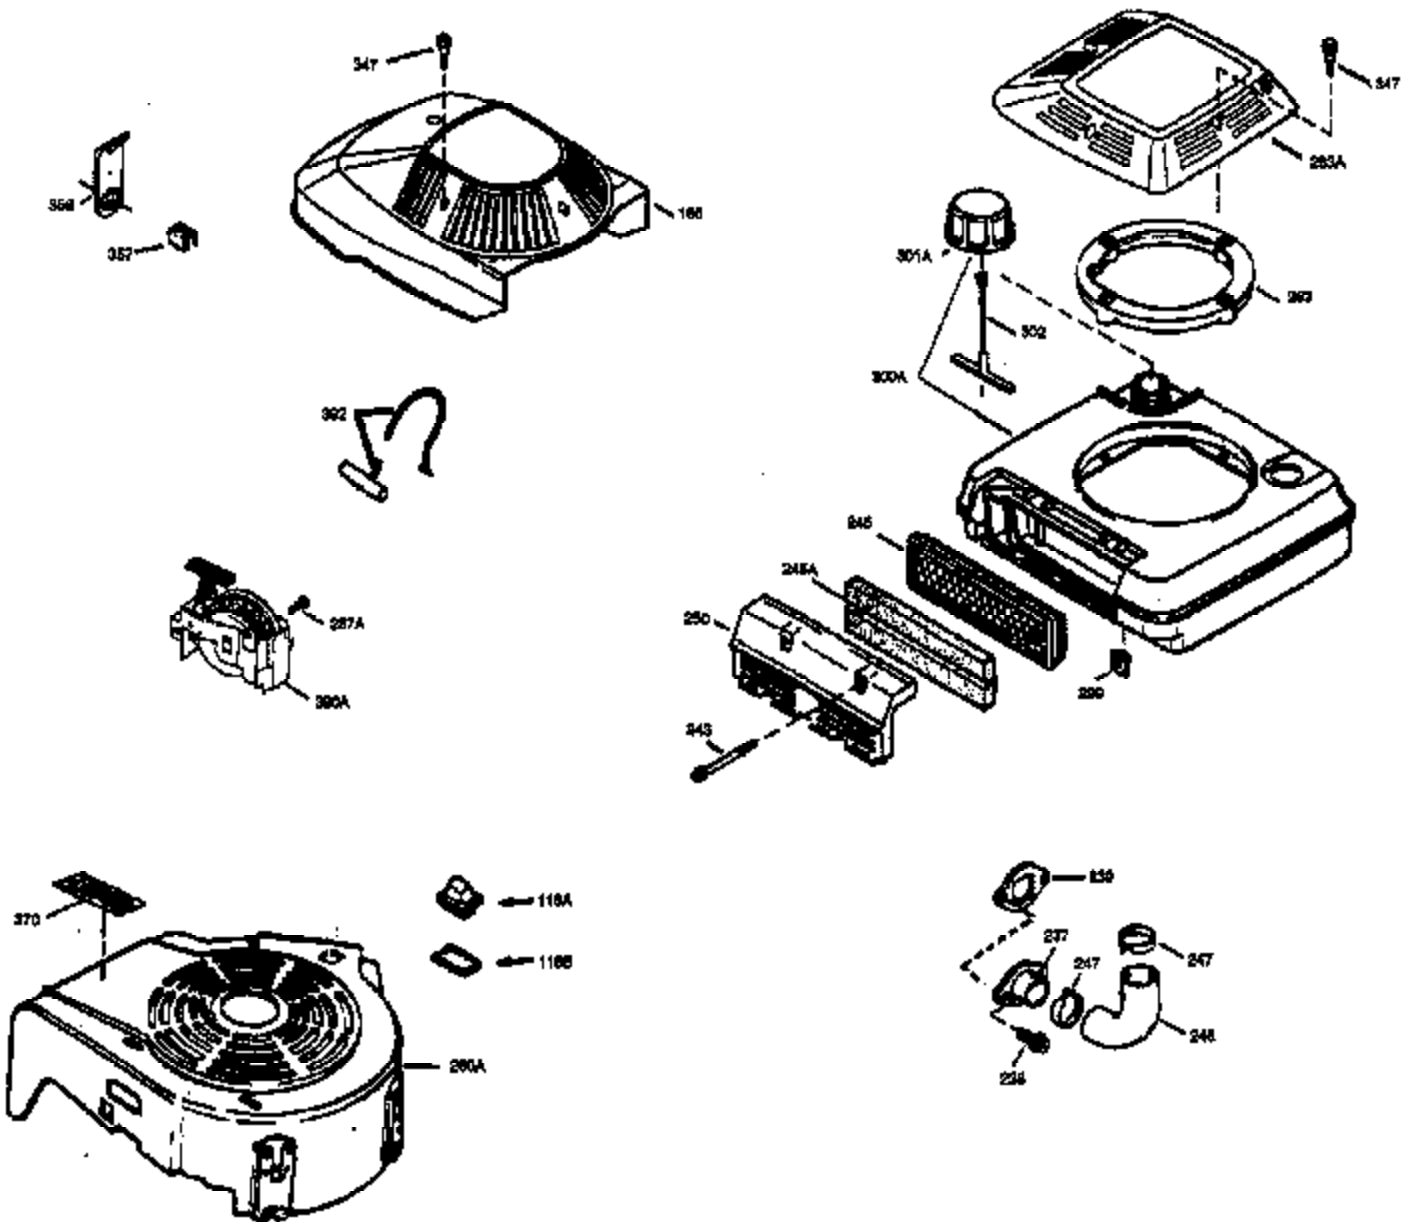

ILLUSTRATION SHOWS TYPICAL PARTS ONLY. ORDER BY PART NUMBER. PARTS NOT LISTED ARE SUPPLIED BY OEM.
VIEW 2 OF 3

Ref #	Part Number	Qty	Description
238	650806	2	Screw, 10-32 x 5/8"
239	34338	1	* Air Cleaner Gasket
245	34340	1	Air Cleaner Filter
250	34341B	1	Air Cleaner Cover
354	35025	1	Staple
357	34985	1	Starter Rope Retainer
370	36260	1	Primer Decal