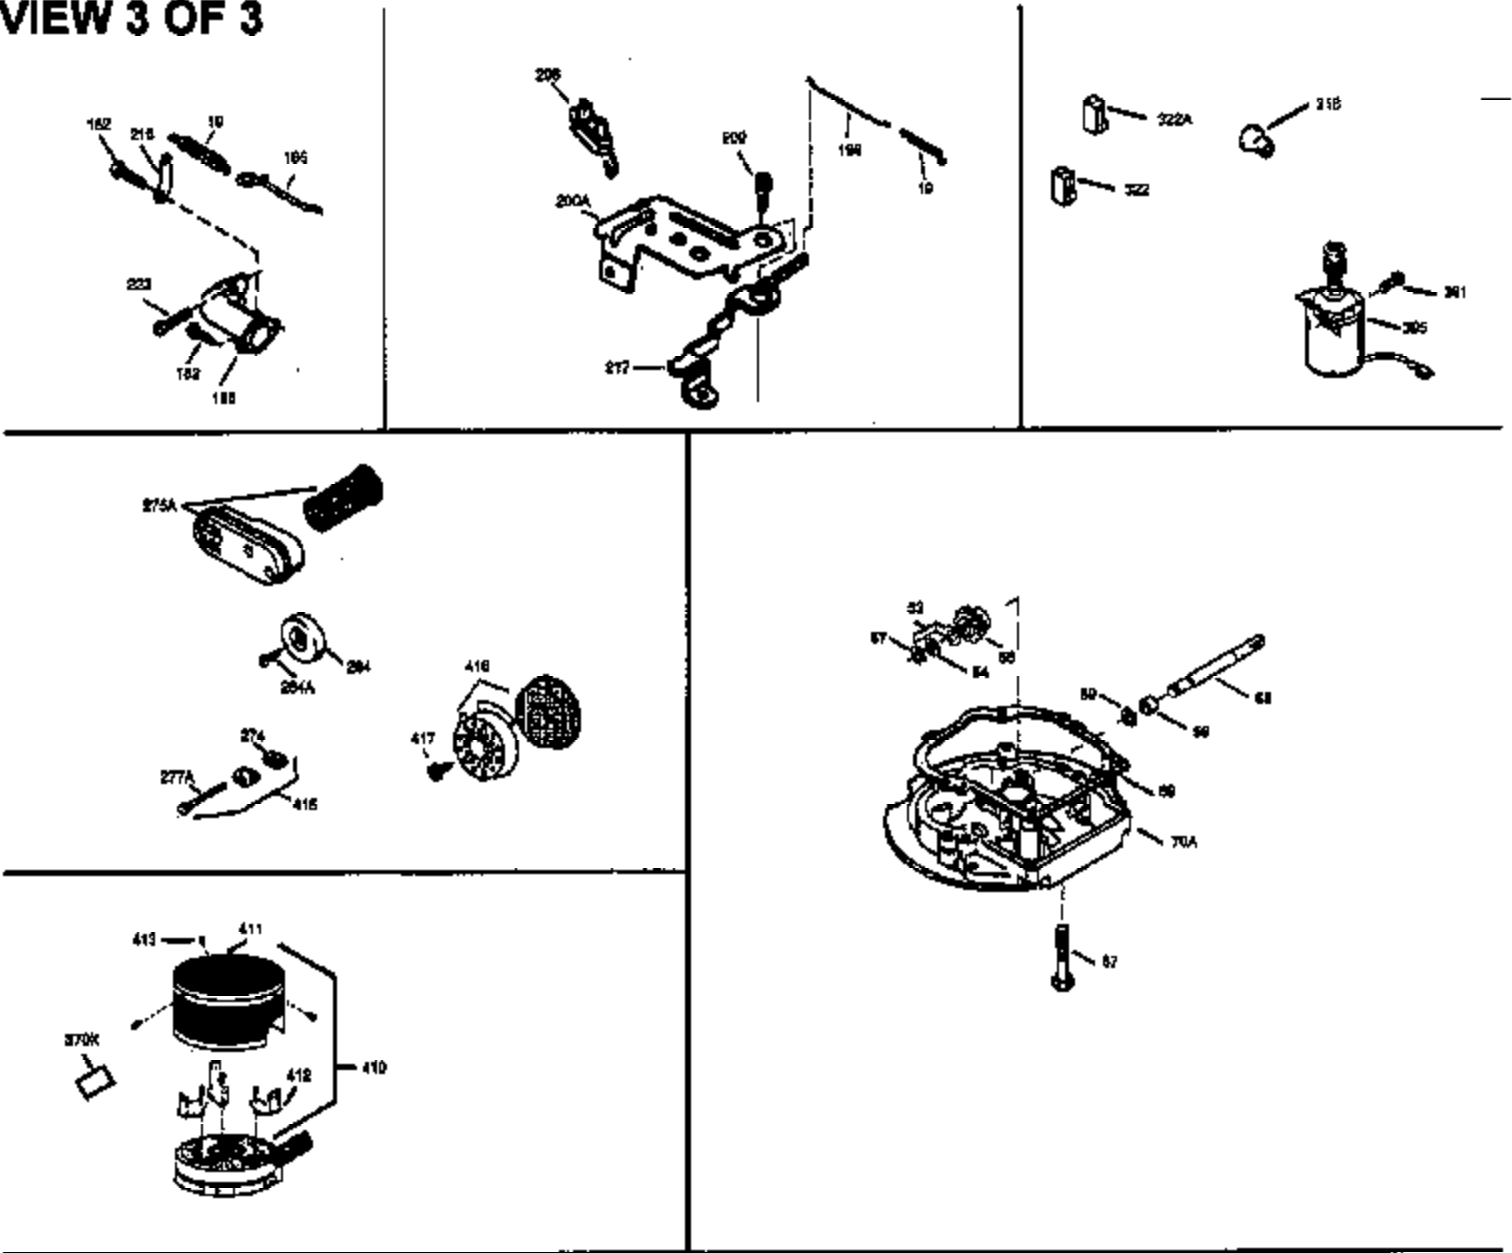

ILLUSTRATION SHOWS TYPICAL PARTS ONLY. ORDER BY PART NUMBER. PARTS NOT LISTED ARE SUPPLIED BY OEM.

VIEW 3 OF 3

Ref #	Part Number	Qty	Description
19	31361	1	Extension Spring
69	35261	1	* Mounting Flange Gasket
182	6201	2	Screw, 1/4-28 x 7/8"
185	31384A	1	Intake Pipe (Incl. 224)
186	34337	1	Governor Link
209	30200	2	Screw, 10-24 x 9/16"
223	650451	2	Screw, 1/4-20 x 1"
238	650806	2	Screw, 10-32 x 5/8"
239	34338	1	* Air Cleaner Gasket
240	34858	1	Air Cleaner Body
245	34340	1	Air Cleaner Filter
250	34341B	1	Air Cleaner Cover
284A	650760	1	Screw, 8-32 x 3/8"
284	32431	1	Muffler Deflector
354	35025	1	Staple