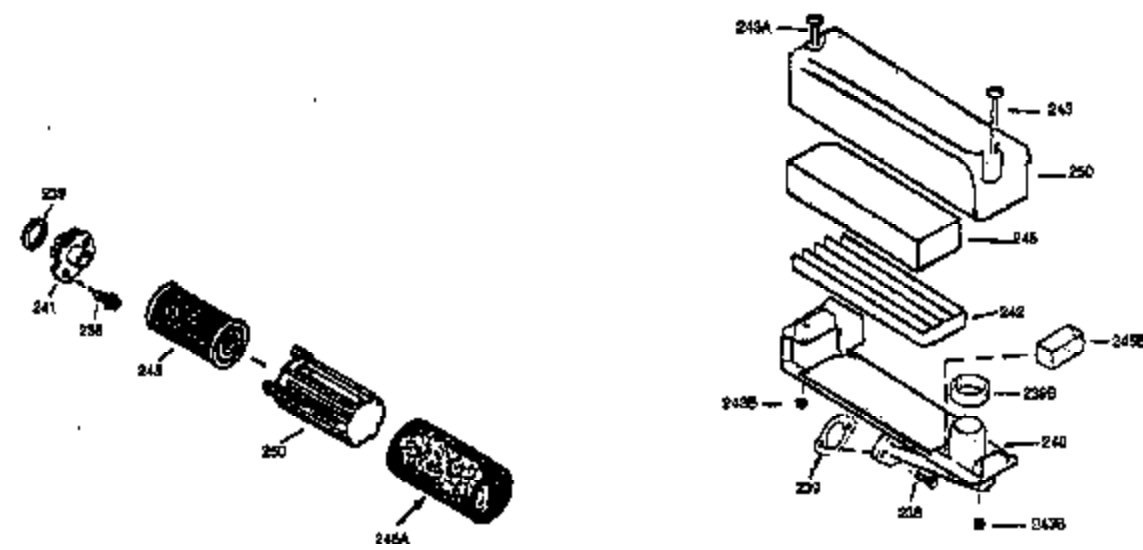

ILLUSTRATION SHOWS TYPICAL PARTS ONLY. ORDER BY PART NUMBER. PARTS NOT LISTED ARE SUPPLIED BY OEM.

VIEW 3 OF 3

Ref #	Part Number	Qty	Description
19	31361	1	Extension Spring
69	35261	1	* Mounting Flange Gasket
182	6201	2	Screw, 1/4-28 x 7/8"
185	31384A	1	Intake Pipe (Incl. 224)
186	34337	1	Governor Link
206	610973	1	Terminal
209	30200	2	Screw, 10-24 x 9/16"
223	650451	2	Screw, 1/4-20 x 1"
238	650806	2	Screw, 10-32 x 5/8"
239	34338	1	* Air Cleaner Gasket
240	34858	1	Air Cleaner Body
245	34340	1	Air Cleaner Filter
250	34341B	1	Air Cleaner Cover
284A	650760	1	Screw, 8-32 x 3/8"
284	34422	1	Muffler Deflector
354	35025	1	Staple