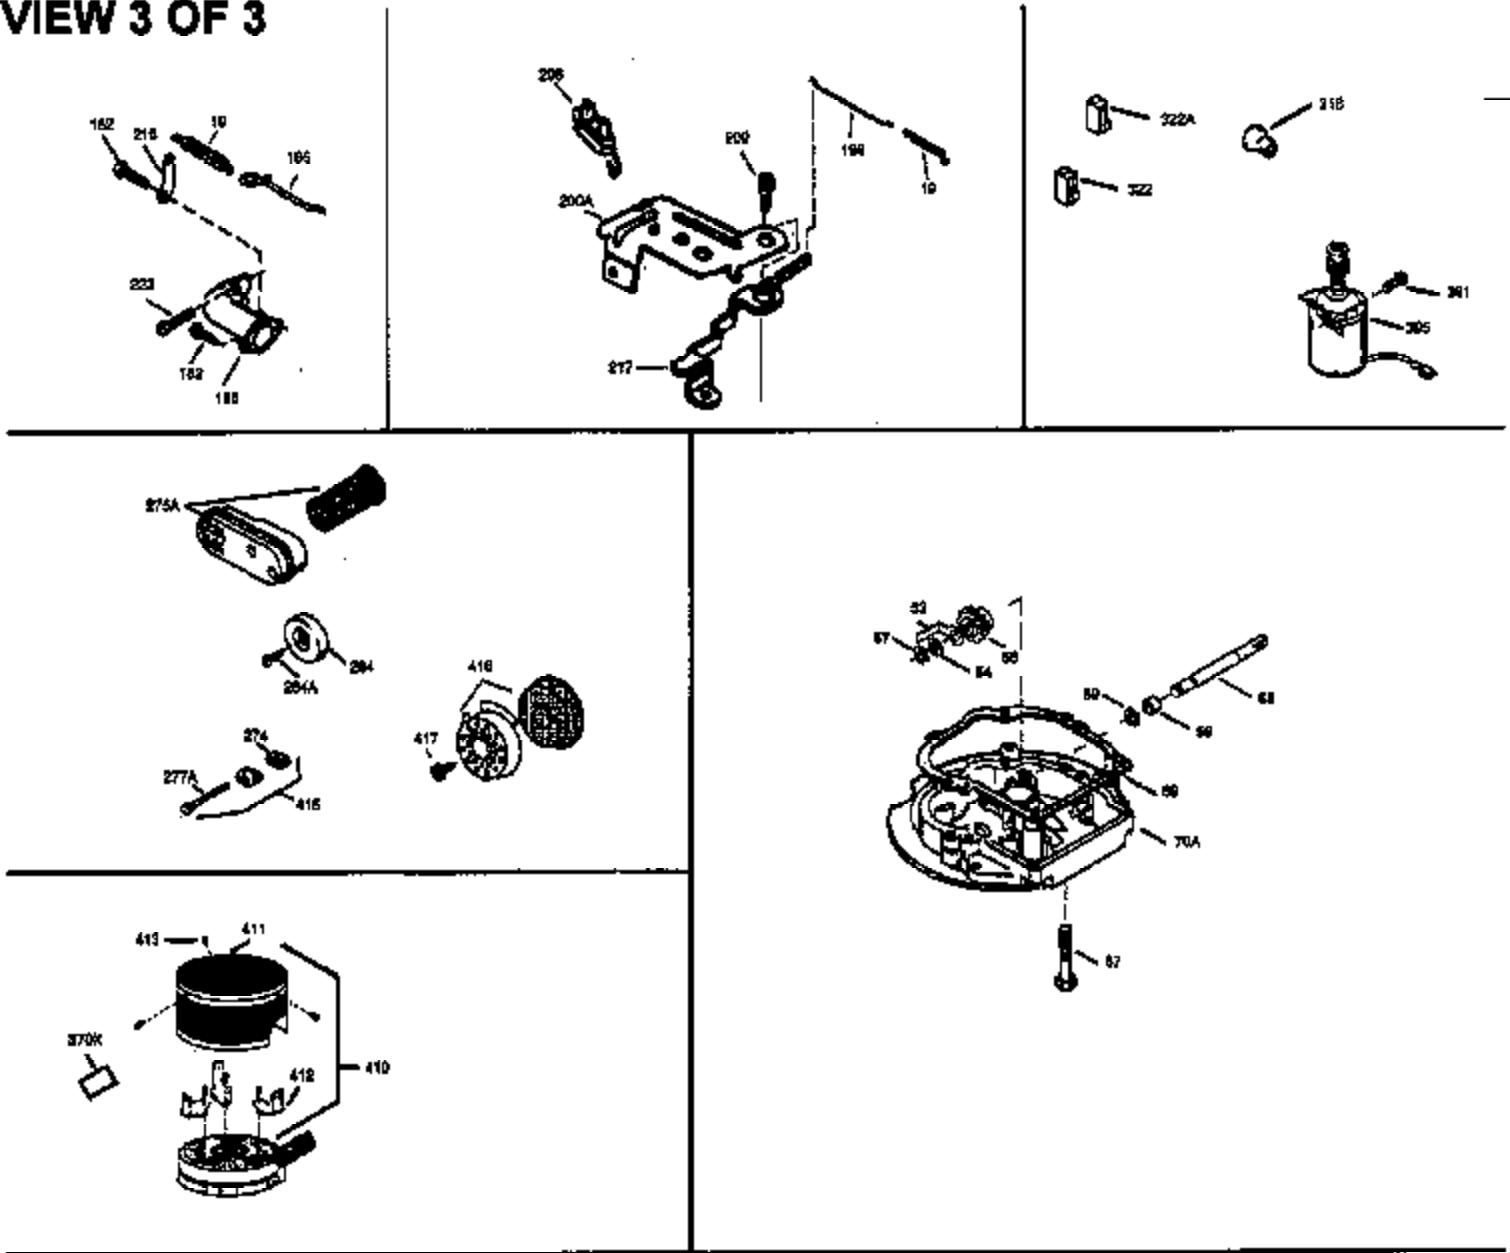

ILLUSTRATION SHOWS TYPICAL PARTS ONLY. ORDER BY PART NUMBER. PARTS NOT LISTED ARE SUPPLIED BY OEM.

VIEW 3 OF 3

Ref #	Part Number	Qty	Description
19	31361	1	Extension Spring
69	35261	1	* Mounting Flange Gasket
182	6201	2	Screw, 1/4-28 x 7/8"
185	31384A	1	Intake Pipe (Incl. 224)
186	34337	1	Governor Link
206	610973	1	Terminal
209	30200	2	Screw, 10-24 x 9/16"
223	650451	2	Screw, 1/4-20 x 1"
238	650806	2	Screw, 10-32 x 5/8"
239	34338	1	* Air Cleaner Gasket
240	34858	1	Air Cleaner Body
245	34340	1	Air Cleaner Filter
250	34341B	1	Air Cleaner Cover
284A	650760	1	Screw, 8-32 x 3/8"
284	34422	1	Muffler Deflector
354	35025	1	Staple