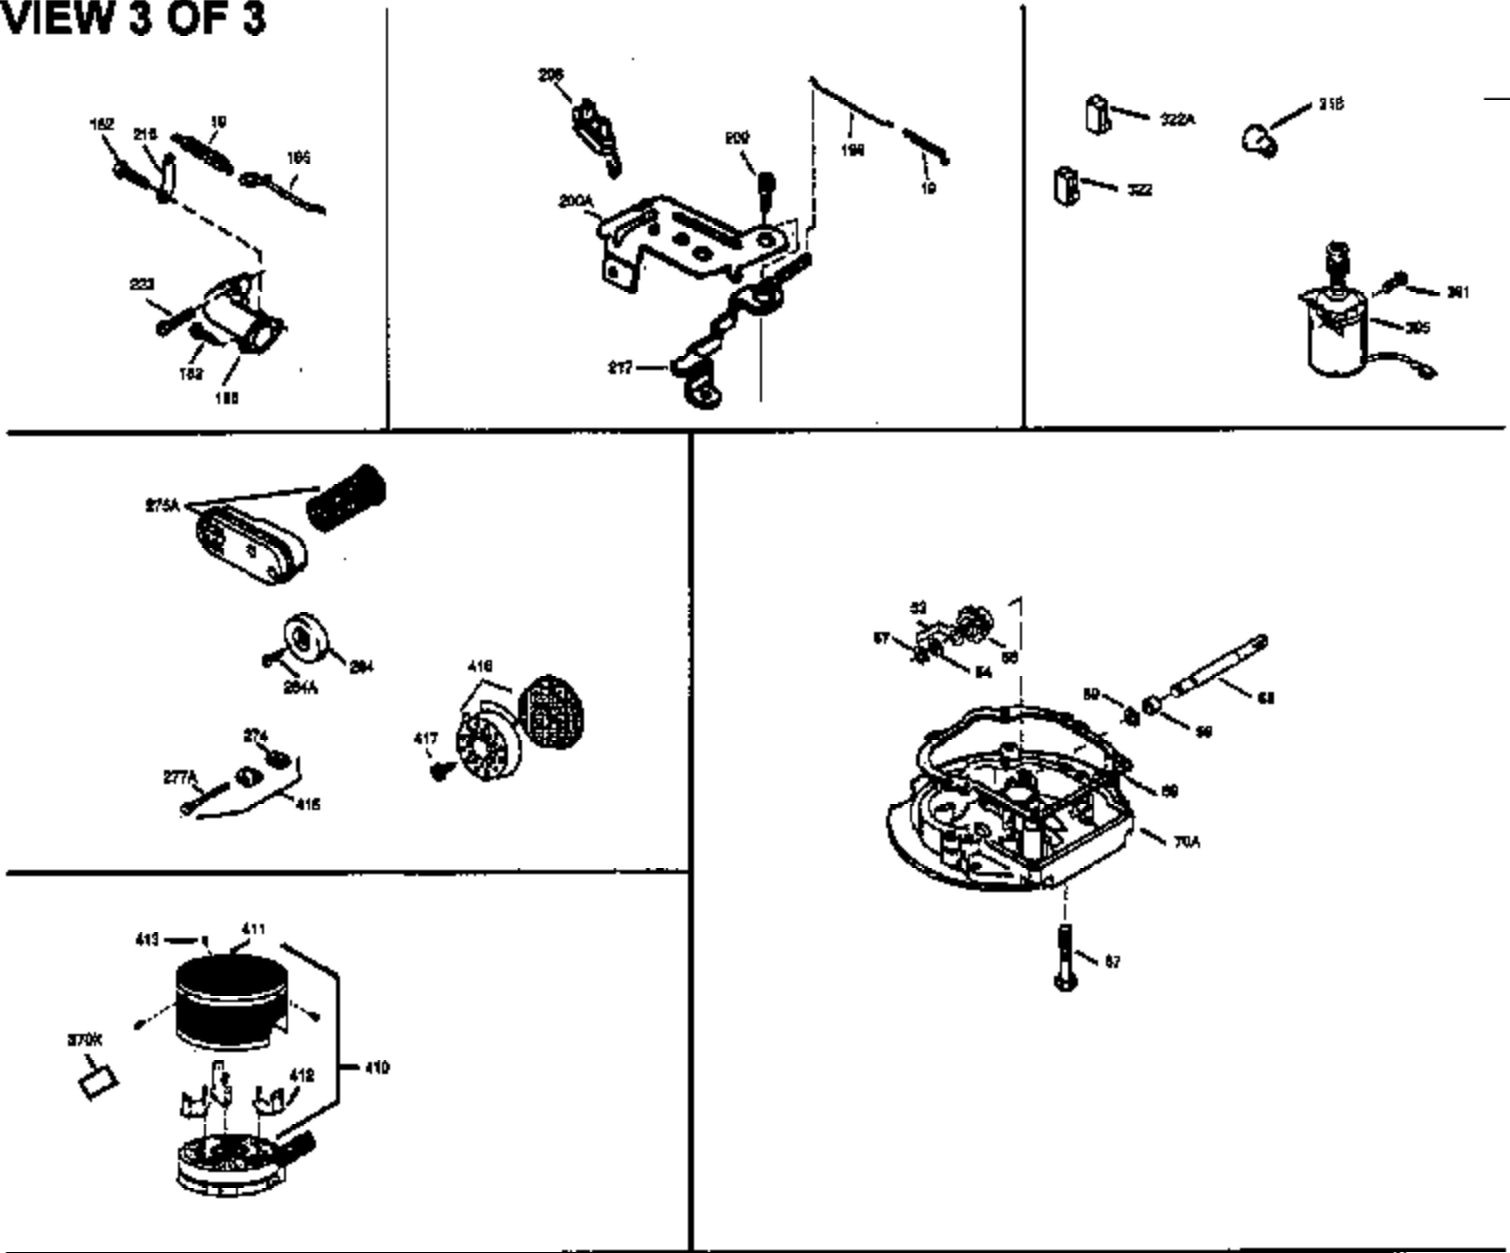

ILLUSTRATION SHOWS TYPICAL PARTS ONLY. ORDER BY PART NUMBER. PARTS NOT LISTED ARE SUPPLIED BY OEM.

VIEW 3 OF 3

Ref #	Part Number	Qty	Description
19	31361	1	Extension Spring
69	35261	1	* Mounting Flange Gasket
182	6201	2	Screw, 1/4-28 x 7/8"
185	31384A	1	Intake Pipe (Incl. 224)
186	34337	1	Governor Link
206	610973	1	Terminal
209	30200	2	Screw, 10-24 x 9/16"
223	650451	2	Screw, 1/4-20 x 1"
238	650806	2	Screw, 10-32 x 5/8"
239	34338	1	* Air Cleaner Gasket
240	34858	1	Air Cleaner Body
245	34340	1	Air Cleaner Filter
250	34341B	1	Air Cleaner Cover
284A	650760	1	Screw, 8-32 x 3/8"
284	34422	1	Muffler Deflector