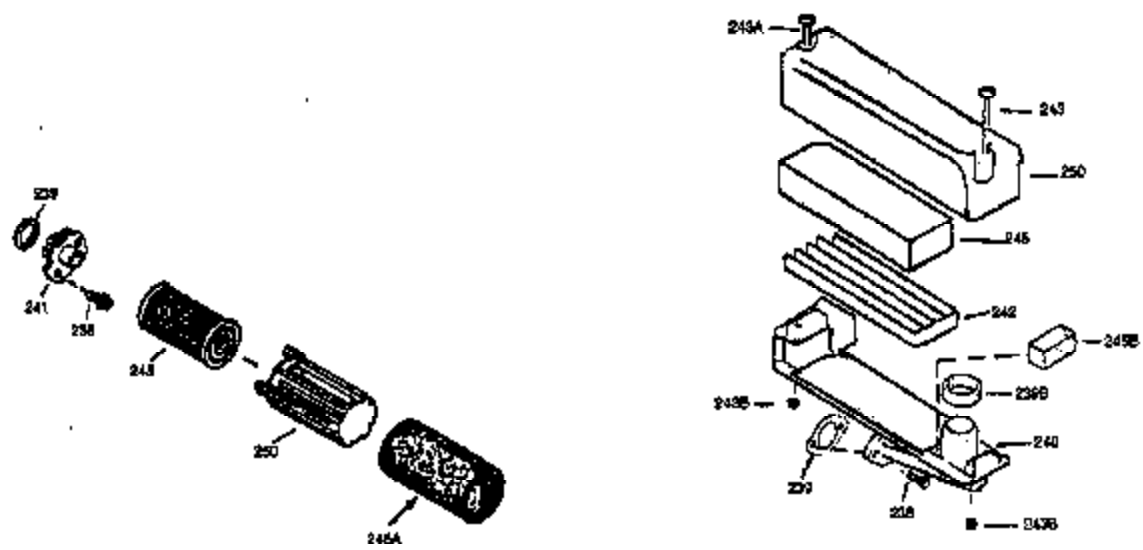

ILLUSTRATION SHOWS TYPICAL PARTS ONLY. ORDER BY PART NUMBER. PARTS NOT LISTED ARE SUPPLIED BY OEM.

VIEW 3 OF 3

Ref #	Part Number	Qty	Description
19	31361	1	Extension Spring
69	35261	1	* Mounting Flange Gasket
182	6201	2	Screw, 1/4-28 x 7/8"
185	31384A	1	Intake Pipe (Incl. 224)
186	34337	1	Governor Link
206	610973	1	Terminal
209	30200	2	Screw, 10-24 x 9/16"
223	650451	2	Screw, 1/4-20 x 1"
238	650806	2	Screw, 10-32 x 5/8"
239	34338	1	* Air Cleaner Gasket
240	34858	1	Air Cleaner Body
245	34340	1	Air Cleaner Filter
250	34341B	1	Air Cleaner Cover
284A	650760	1	Screw, 8-32 x 3/8"
284	34422	1	Muffler Deflector