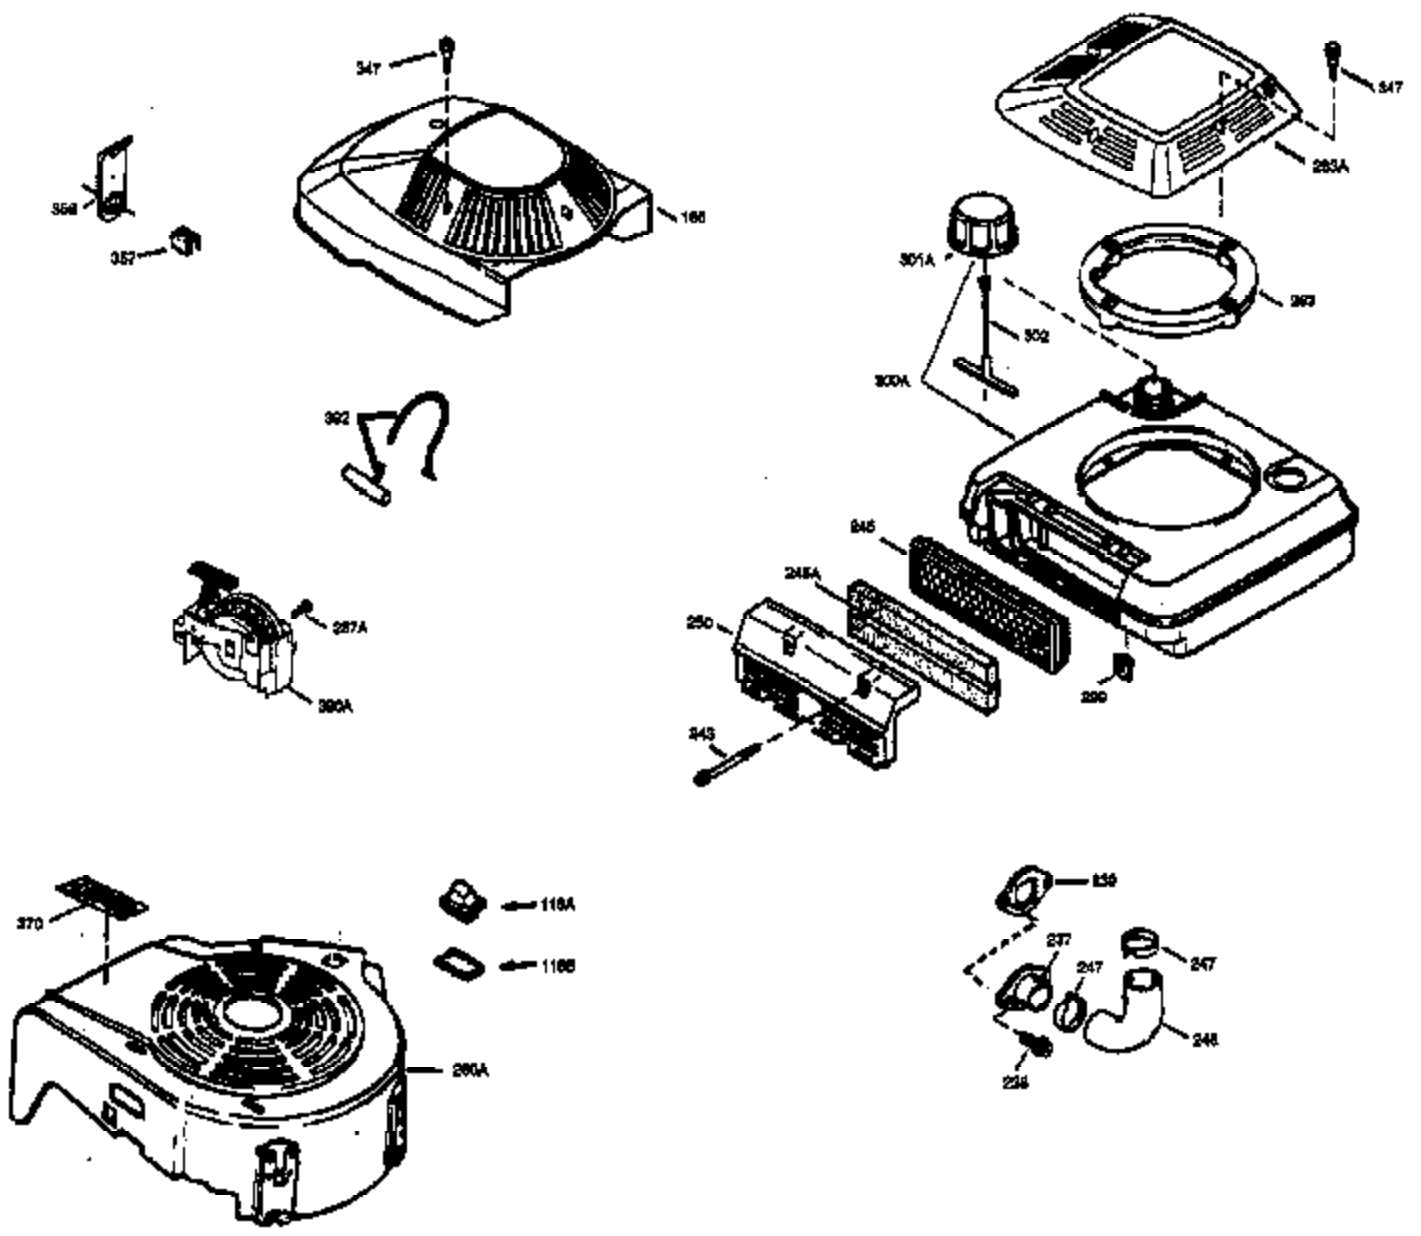

ILLUSTRATION SHOWS TYPICAL PARTS ONLY. ORDER BY PART NUMBER. PARTS NOT LISTED ARE SUPPLIED BY OEM.
VIEW 2 OF 3

Ref #	Part Number	Qty	Description
238	650806	2	Screw, 10-32 x 5/8"
239	34338	1	* Air Cleaner Gasket
245	34340	1	Air Cleaner Filter
250	34341B	1	Air Cleaner Cover
357	36412	1	Starter Rope Retainer