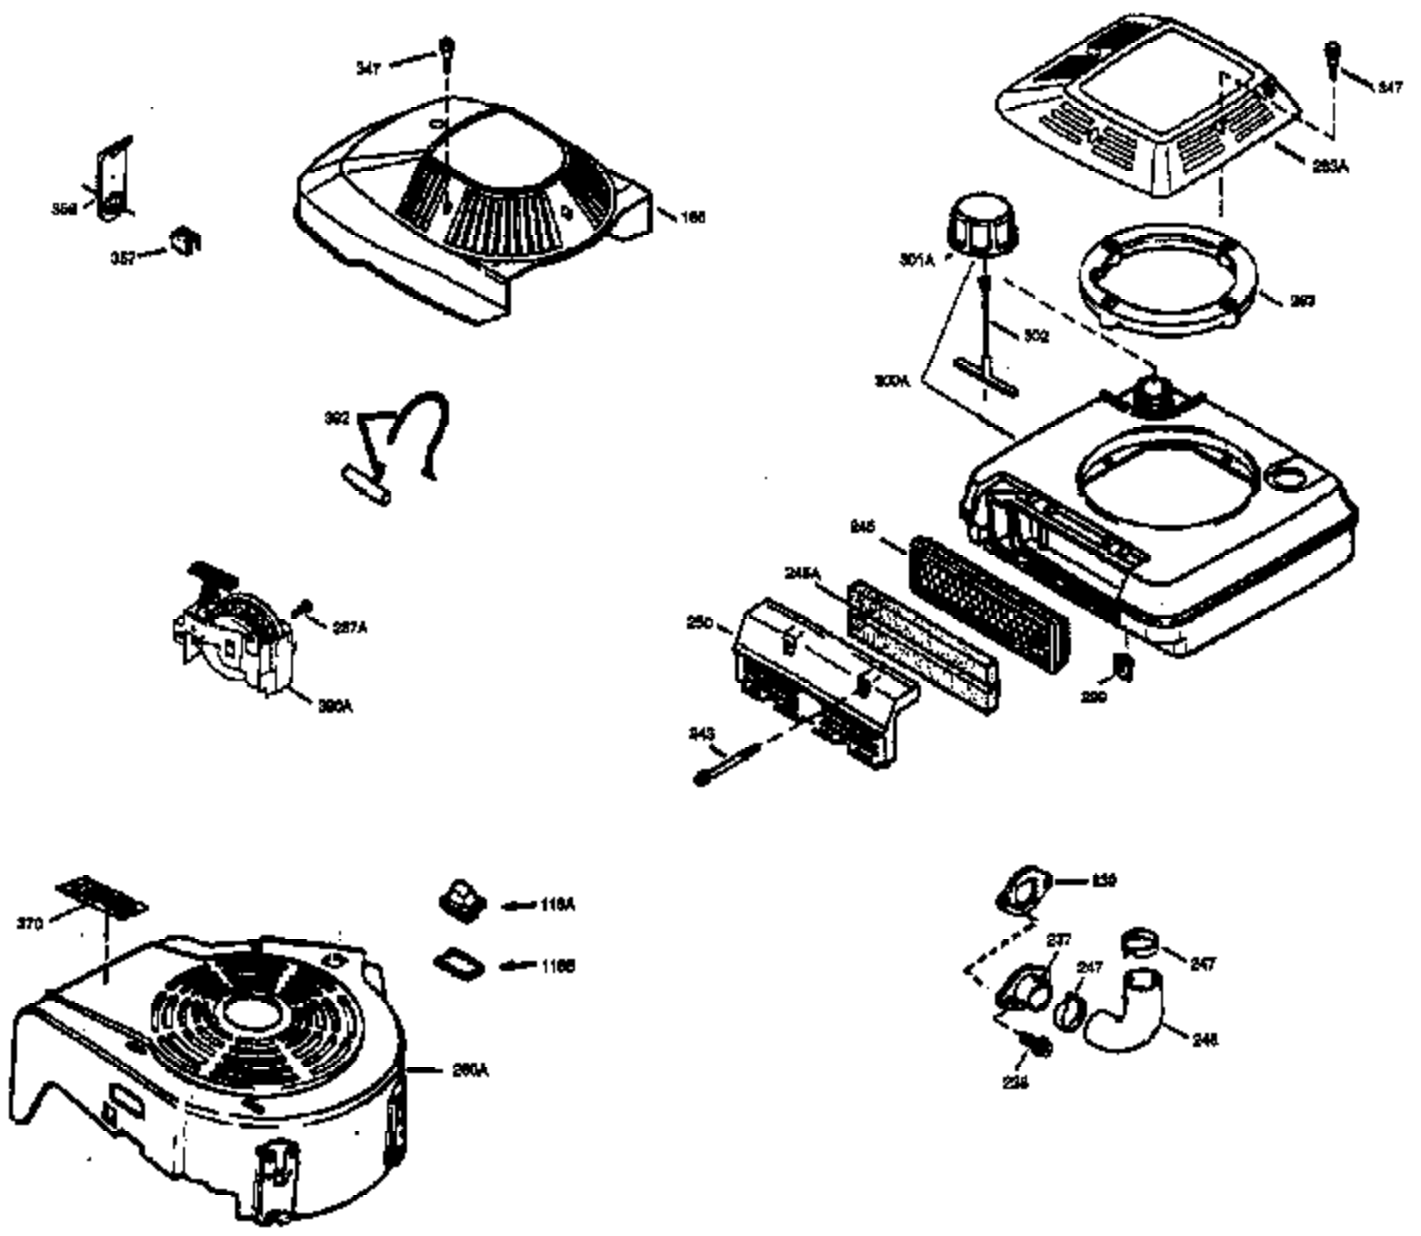

Ref #	Part Number	Qty	Description
400	33238D		* Gasket Set (Incl. items marked *)
420	730225		SAE 30, 4-Cycle Engine Oil (Quart)

ILLUSTRATION SHOWS TYPICAL PARTS ONLY. ORDER BY PART NUMBER. PARTS NOT LISTED ARE SUPPLIED BY OEM.  
**VIEW 2 OF 3**