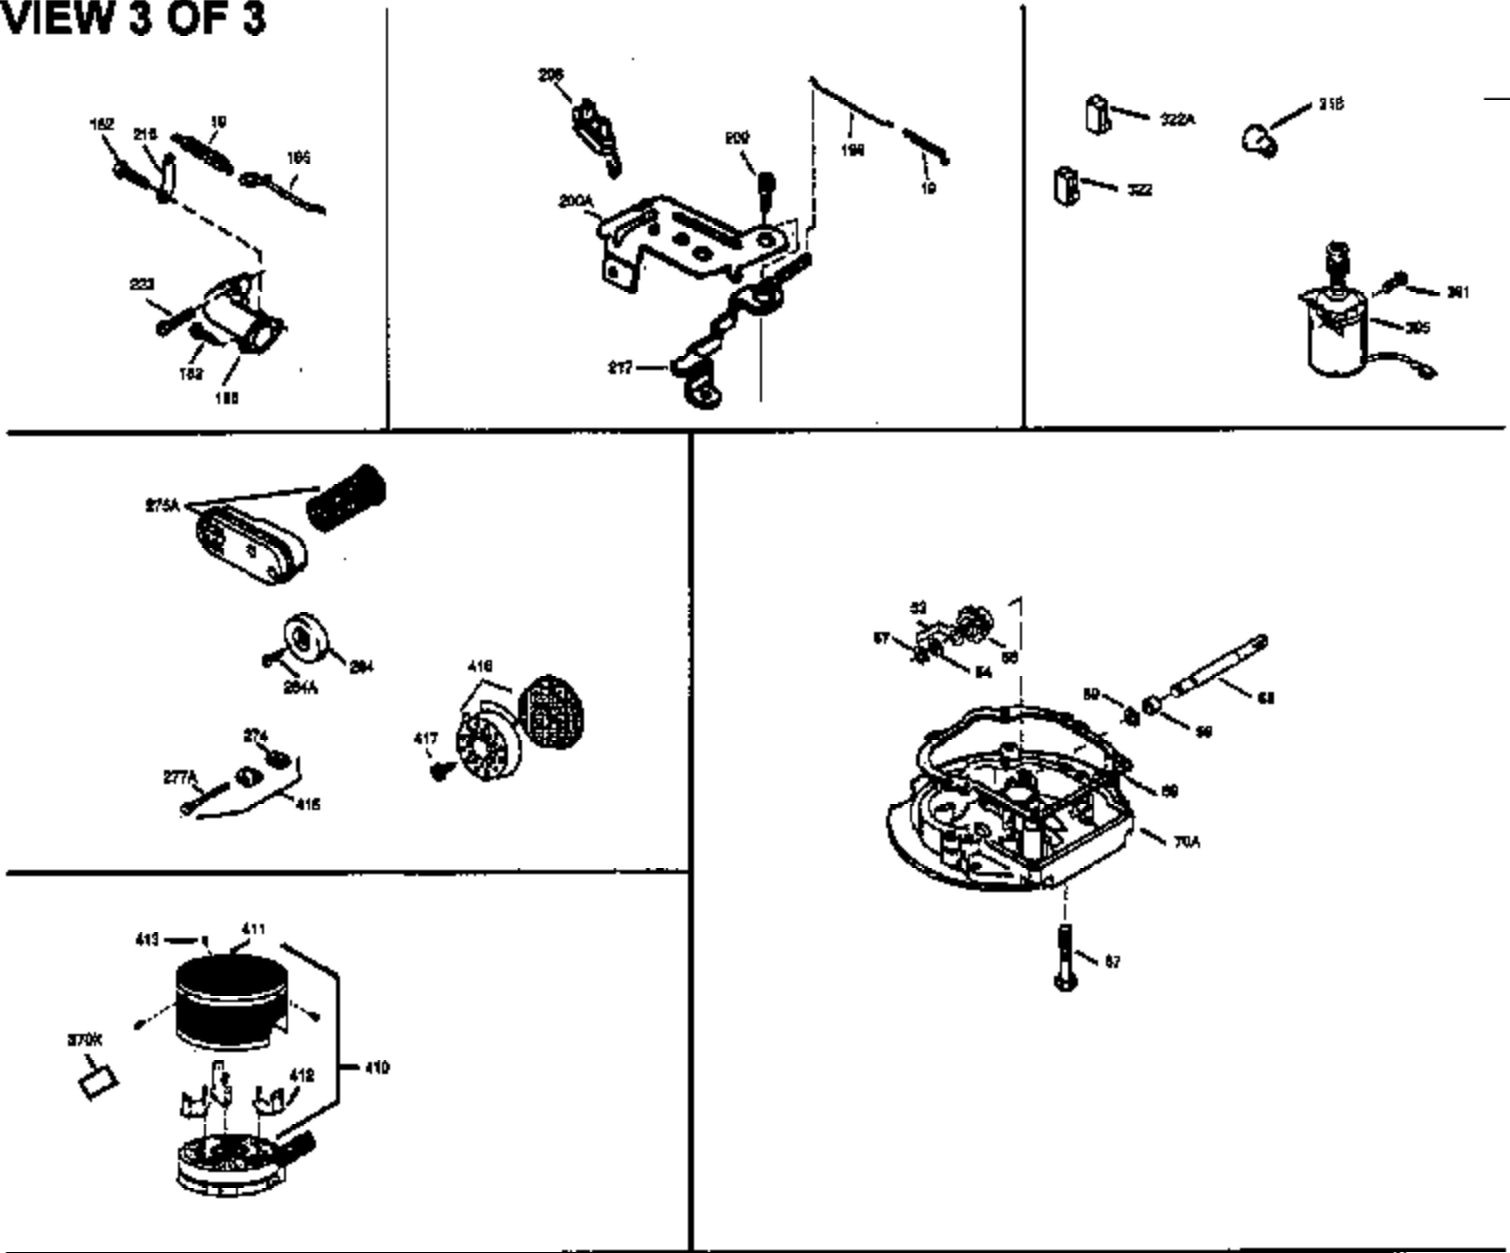

Ref #	Part Number	Qty	Description
149	35390		Seal Assy., Intake valve
238	650806		Screw, 10-32 x 5/8"
239	34338		* Gasket, Air cleaner
246	34340		Element, Air cleaner
246D	35435		Filter, Pre-Air (Optional)
250	34341A		Cover, Air cleaner
300A	34476		Fuel Tank (Incl. 292 & 301)
370G	34387		Decal, Instruction (Optional)
370	550223		Decal, Name

ILLUSTRATION SHOWS TYPICAL PARTS ONLY. ORDER BY PART NUMBER. PARTS NOT LISTED ARE SUPPLIED BY OEM.

VIEW 3 OF 3