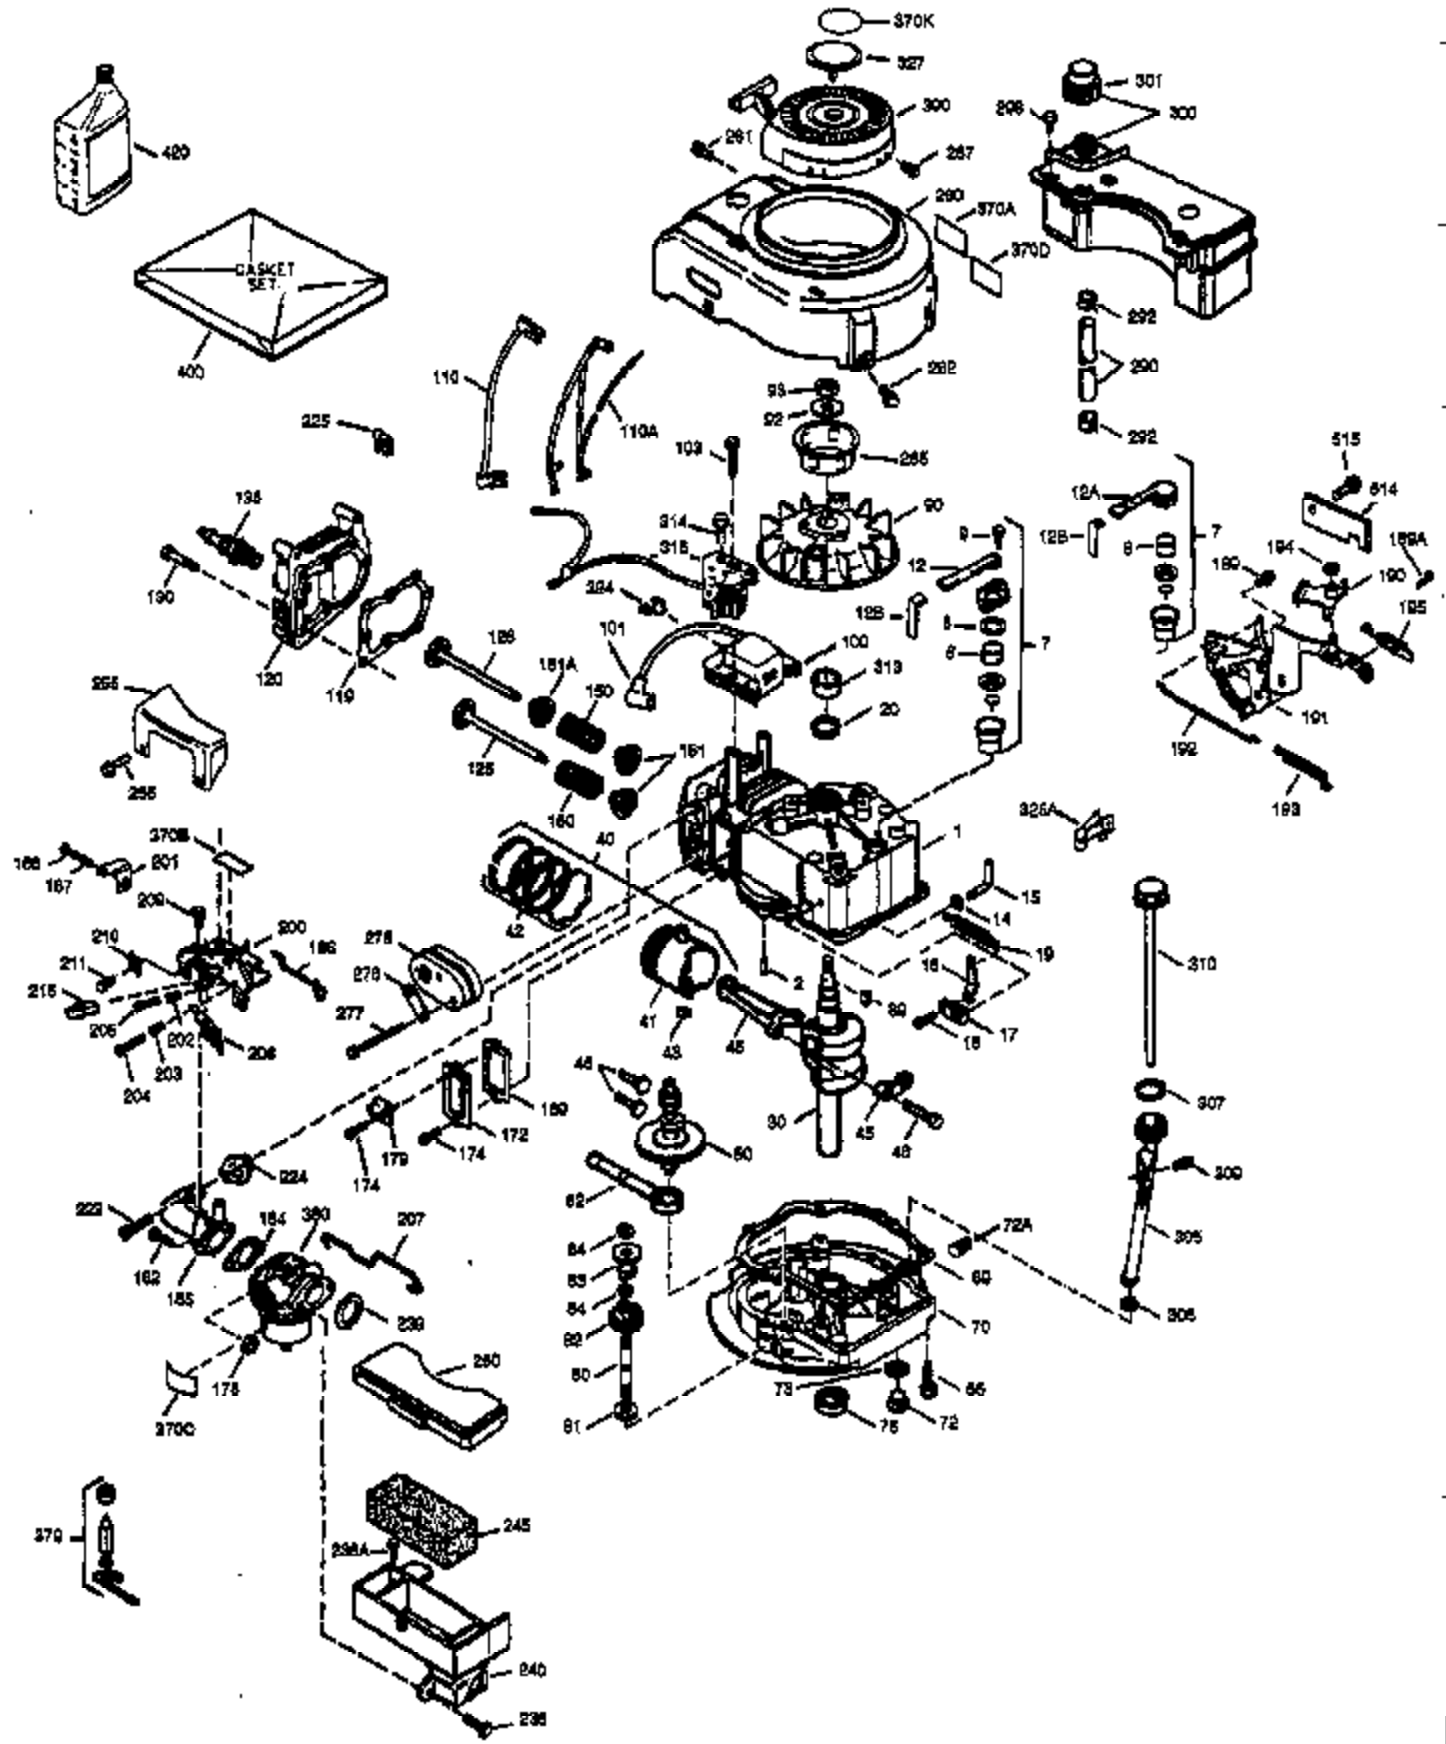

ILLUSTRATION SHOWS TYPICAL PARTS ONLY. ORDER BY PART NUMBER. PARTS NOT LISTED ARE SUPPLIED BY OEM.

VIEW 1 OF 3

Ref #	Part Number	Qty	Description
1	35010		Cylinder (Incl. 2 & 20) (2-5/8" Bore)
2	26727		Pin, Dowel
6	33734		Element, Breather
7	34214A		Breather Assy. (Incl. 6, 8, 9, 12 & 1 2A)
8	33735		* Gasket, Breather
9	30200		Screw, 10-24 x 9/16"
12	33886		Tube, Breather
14	28277		Washer, Flat
15	30589		Rod, Governor (Incl. 14)
16	31383A		Lever, Governor
17	31335		Clamp, Governor lever
18	650548		Screw, 8-32 x 5/16"
19	31361		Spring, Extension
20	32600		Seal, Oil
30	35483		Crankshaft
40	35544		Piston, Pin & Ring Set (Std.) (2-5/8" Bore)
40	35545		Piston, Pin & Ring Set (.010" OS)
40	35546		Piston, Pin & Ring Set (.020" OS)
41	35541		Piston & Pin Ass'y. (Incl. 43)(Std.)(2-5/8")
41	35542		Piston & Pin Ass'y. (Incl. 43) (.010" OS)
41	35543		Piston & Pin Ass'y. (Incl. 43) (.020" OS)
42	35547		Ring Set (Std.) (2-5/8" Bore)
42	35548		Ring Set (.010" OS)
42	35549		Ring Set (.020" OS)
43	20381		Ring, Piston pin retaining
45	30963B		Rod Assy., Connecting (Incl. 46)
46	32610A		Bolt, Connecting rod
48	27241		Lifter, Valve
50	33553		Camshaft (MCR)
52	29914		Oil Pump Assy.
69	35261		* Gasket, Mounting flange
70	34311C		Flange Ass'y. (Incl. 72, 72A, 73, 75 & 80)
72A	9556		Plug, Pipe
72	30572		Plug, Oil drain (Incl. 73)
73	28833		* Drain Plug Gasket (Not req. W/plastic plug)
75	27897		Seal, Oil
80	30574		Shaft, Governor
81	30590A		Washer, Flat
82	30591		Gear Assy., Governor (Incl. 81)
83	30588A		Spool, Governor
84	29193		Ring, Retaining
86	650488		Screw, 1/4-20 x 1-1/4"
89	611004		Flywheel Key
90	611112		Flywheel
92	650815		Washer, Belleville
93	650816		Nut, Flywheel
100	34443A		Solid State Ignition
101	610118		Cover, Spark plug
103	650814		Screw, Torx T-15, 10-24 x 1"
110	34231		Ground Wire
119	33015A		* Gasket, Head
120	34342		Head, Cylinder
125	29314B		Intake Valve (Std.) (Incl. 151) (Conventional Ports)
125	29315C		Intake Valve (1/32" OS) (Incl. 151) (Conventional Ports)
126	29313C		Exhaust Valve (Std.) (Incl. 151) (Conventional Ports)
126	29315C		Exhaust Valve (1/32" OS) (Incl. 151) (Conventional Ports)
130	6021A		Screw, 5/16-18 x 1-1/2"
135	35395		Resistor Spark Plug (RJ19LM)