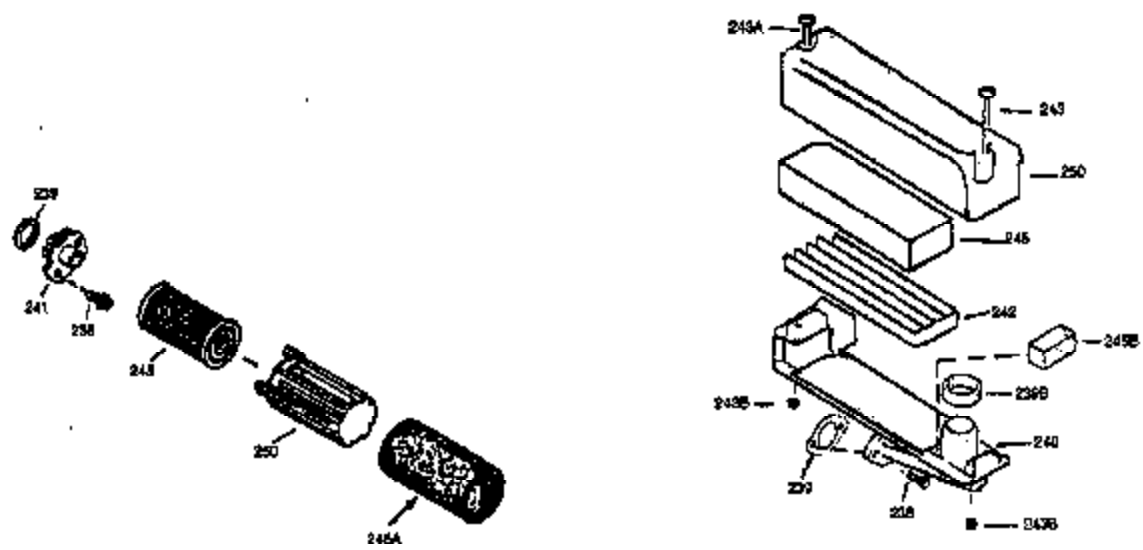

Ref #	Part Number	Qty	Description
149	35390		Seal Assy., Intake valve
238	650806		Screw, 10-32 x 5/8"
239	34338		* Gasket, Air cleaner
246	34340		Element, Air cleaner
246D	35435		Filter, Pre-Air (Optional)
250	34341A		Cover, Air cleaner
300A	34476		Fuel Tank (Incl. 292 & 301)
370G	34387		Decal, Instruction (Optional)
370	550223		Decal, Name

ILLUSTRATION SHOWS TYPICAL PARTS ONLY. ORDER BY PART NUMBER. PARTS NOT LISTED ARE SUPPLIED BY OEM.

VIEW 3 OF 3