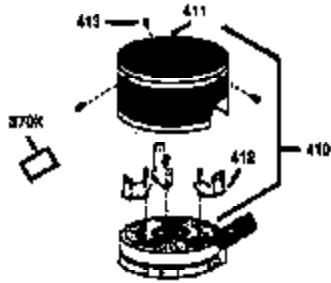

ILLUSTRATION SHOWS TYPICAL PARTS ONLY. ORDER BY PART NUMBER. PARTS NOT LISTED ARE SUPPLIED BY OEM.

VIEW 3 OF 3

Ref #	Part Number	Qty	Description
19	31361	1	Extension Spring
69	35261	1	* Mounting Flange Gasket
182	6201	2	Screw, 1/4-28 x 7/8"
185	31384A	1	Intake Pipe (Incl. 224)
186	34337	1	Governor Link
206	610973	1	Terminal
209	30200	2	Screw, 10-24 x 9/16"
223	650451	2	Screw, 1/4-20 x 1"
238	650806	2	Screw, 10-32 x 5/8"
239	34338	1	* Air Cleaner Gasket
240	34858	1	Air Cleaner Body
245	34340	1	Air Cleaner Filter
250	34341B	1	Air Cleaner Cover
284A	650760	1	Screw, 8-32 x 3/8"
284	32431	1	Muffler Deflector