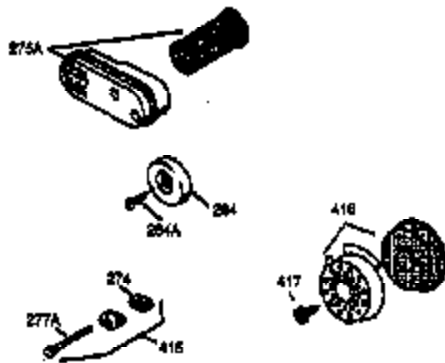

ILLUSTRATION SHOWS TYPICAL PARTS ONLY. ORDER BY PART NUMBER. PARTS NOT LISTED ARE SUPPLIED BY OEM.

VIEW 3 OF 3

Ref #	Part Number	Qty	Description
19	31361	1	Extension Spring
69	35261	1	* Mounting Flange Gasket
182	6201	2	Screw, 1/4-28 x 7/8"
185	31384A	1	Intake Pipe (Incl. 224)
186	34337	1	Governor Link
206	610973	1	Terminal
209	30200	2	Screw, 10-24 x 9/16"
223	650451	2	Screw, 1/4-20 x 1"
238	650806	2	Screw, 10-32 x 5/8"
239	34338	1	* Air Cleaner Gasket
240	34858	1	Air Cleaner Body
245	34340	1	Air Cleaner Filter
250	34341B	1	Air Cleaner Cover
284A	650760	1	Screw, 8-32 x 3/8"
284	32431	1	Muffler Deflector