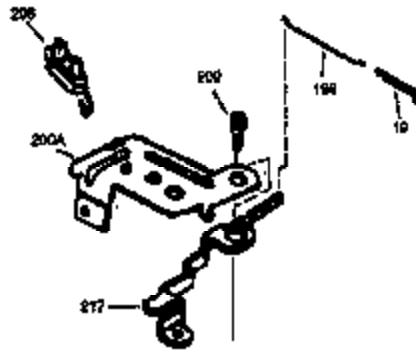

ILLUSTRATION SHOWS TYPICAL PARTS ONLY. ORDER BY PART NUMBER. PARTS NOT LISTED ARE SUPPLIED BY OEM.

VIEW 3 OF 3

Ref #	Part Number	Qty	Description
19	31361	1	Extension Spring
69	35261	1	* Mounting Flange Gasket
182	6201	2	Screw, 1/4-28 x 7/8"
185	31384A	1	Intake Pipe (Incl. 224)
186	34337	1	Governor Link
206	610973	1	Terminal
209	30200	2	Screw, 10-24 x 9/16"
223	650451	2	Screw, 1/4-20 x 1"
238	650806	2	Screw, 10-32 x 5/8"
239	34338	1	* Air Cleaner Gasket
240	34858	1	Air Cleaner Body
245	34340	1	Air Cleaner Filter
250	34341B	1	Air Cleaner Cover
284A	650760	1	Screw, 8-32 x 3/8"
284	32431	1	Muffler Deflector