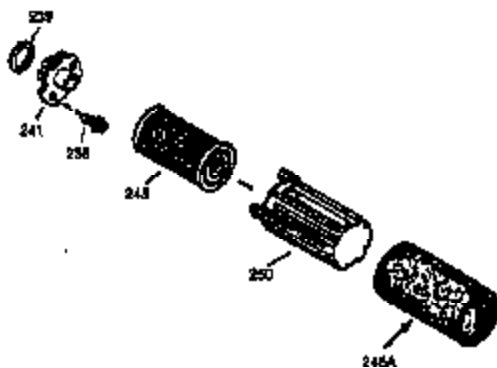

ILLUSTRATION SHOWS TYPICAL PARTS ONLY. ORDER BY PART NUMBER. PARTS NOT LISTED ARE SUPPLIED BY OEM.

VIEW 3 OF 3

Ref #	Part Number	Qty	Description
19	31361	1	Extension Spring
69	35261	1	* Mounting Flange Gasket
182	6201	2	Screw, 1/4-28 x 7/8"
185	31384A	1	Intake Pipe (Incl. 224)
186	34337	1	Governor Link
206	610973	1	Terminal
209	30200	2	Screw, 10-24 x 9/16"
223	650451	2	Screw, 1/4-20 x 1"
238	650806	2	Screw, 10-32 x 5/8"
239	34338	1	* Air Cleaner Gasket
240	34858	1	Air Cleaner Body
245	34340	1	Air Cleaner Filter
250	34341B	1	Air Cleaner Cover
284A	650760	1	Screw, 8-32 x 3/8"
284	32431	1	Muffler Deflector