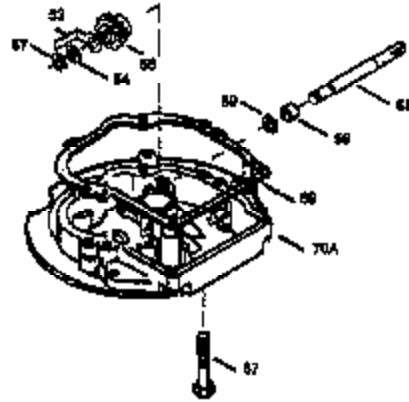

ILLUSTRATION SHOWS TYPICAL PARTS ONLY. ORDER BY PART NUMBER. PARTS NOT LISTED ARE SUPPLIED BY OEM.

VIEW 3 OF 3

Ref #	Part Number	Qty	Description
19	31361	1	Extension Spring
69	35261	1	* Mounting Flange Gasket
182	6201	2	Screw, 1/4-28 x 7/8"
185	31384A	1	Intake Pipe (Incl. 224)
186	34337	1	Governor Link
206	610973	1	Terminal
209	30200	2	Screw, 10-24 x 9/16"
223	650451	2	Screw, 1/4-20 x 1"
238	650806	2	Screw, 10-32 x 5/8"
239	34338	1	* Air Cleaner Gasket
240	34858	1	Air Cleaner Body
245	34340	1	Air Cleaner Filter
250	34341B	1	Air Cleaner Cover
284A	650760	1	Screw, 8-32 x 3/8"
284	32431	1	Muffler Deflector