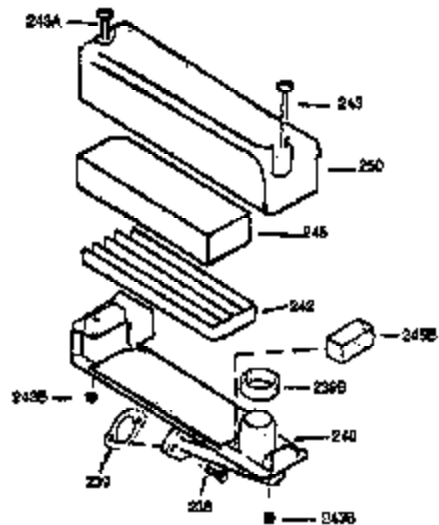

ILLUSTRATION SHOWS TYPICAL PARTS ONLY. ORDER BY PART NUMBER. PARTS NOT LISTED ARE SUPPLIED BY OEM.

VIEW 3 OF 3

Ref #	Part Number	Qty	Description
19	31361	1	Extension Spring
69	35261	1	* Mounting Flange Gasket
182	6201	2	Screw, 1/4-28 x 7/8"
185	31384A	1	Intake Pipe (Incl. 224)
186	34337	1	Governor Link
206	610973	1	Terminal
209	30200	2	Screw, 10-24 x 9/16"
223	650451	2	Screw, 1/4-20 x 1"
238	650806	2	Screw, 10-32 x 5/8"
239	34338	1	* Air Cleaner Gasket
240	34858	1	Air Cleaner Body
245	34340	1	Air Cleaner Filter
250	34341B	1	Air Cleaner Cover
284A	650760	1	Screw, 8-32 x 3/8"
284	32431	1	Muffler Deflector