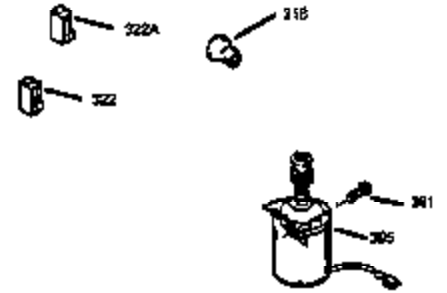

ILLUSTRATION SHOWS TYPICAL PARTS ONLY. ORDER BY PART NUMBER. PARTS NOT LISTED ARE SUPPLIED BY OEM.

VIEW 3 OF 3

Ref #	Part Number	Qty	Description
19	31361	1	Extension Spring
69	35261	1	* Mounting Flange Gasket
182	6201	2	Screw, 1/4-28 x 7/8"
185	31384A	1	Intake Pipe (Incl. 224)
186	34337	1	Governor Link
206	610973	1	Terminal
209	30200	2	Screw, 10-24 x 9/16"
223	650451	2	Screw, 1/4-20 x 1"
238	650806	2	Screw, 10-32 x 5/8"
239	34338	1	* Air Cleaner Gasket
240	34858	1	Air Cleaner Body
245	34340	1	Air Cleaner Filter
250	34341B	1	Air Cleaner Cover
284A	650760	1	Screw, 8-32 x 3/8"
284	32431	1	Muffler Deflector