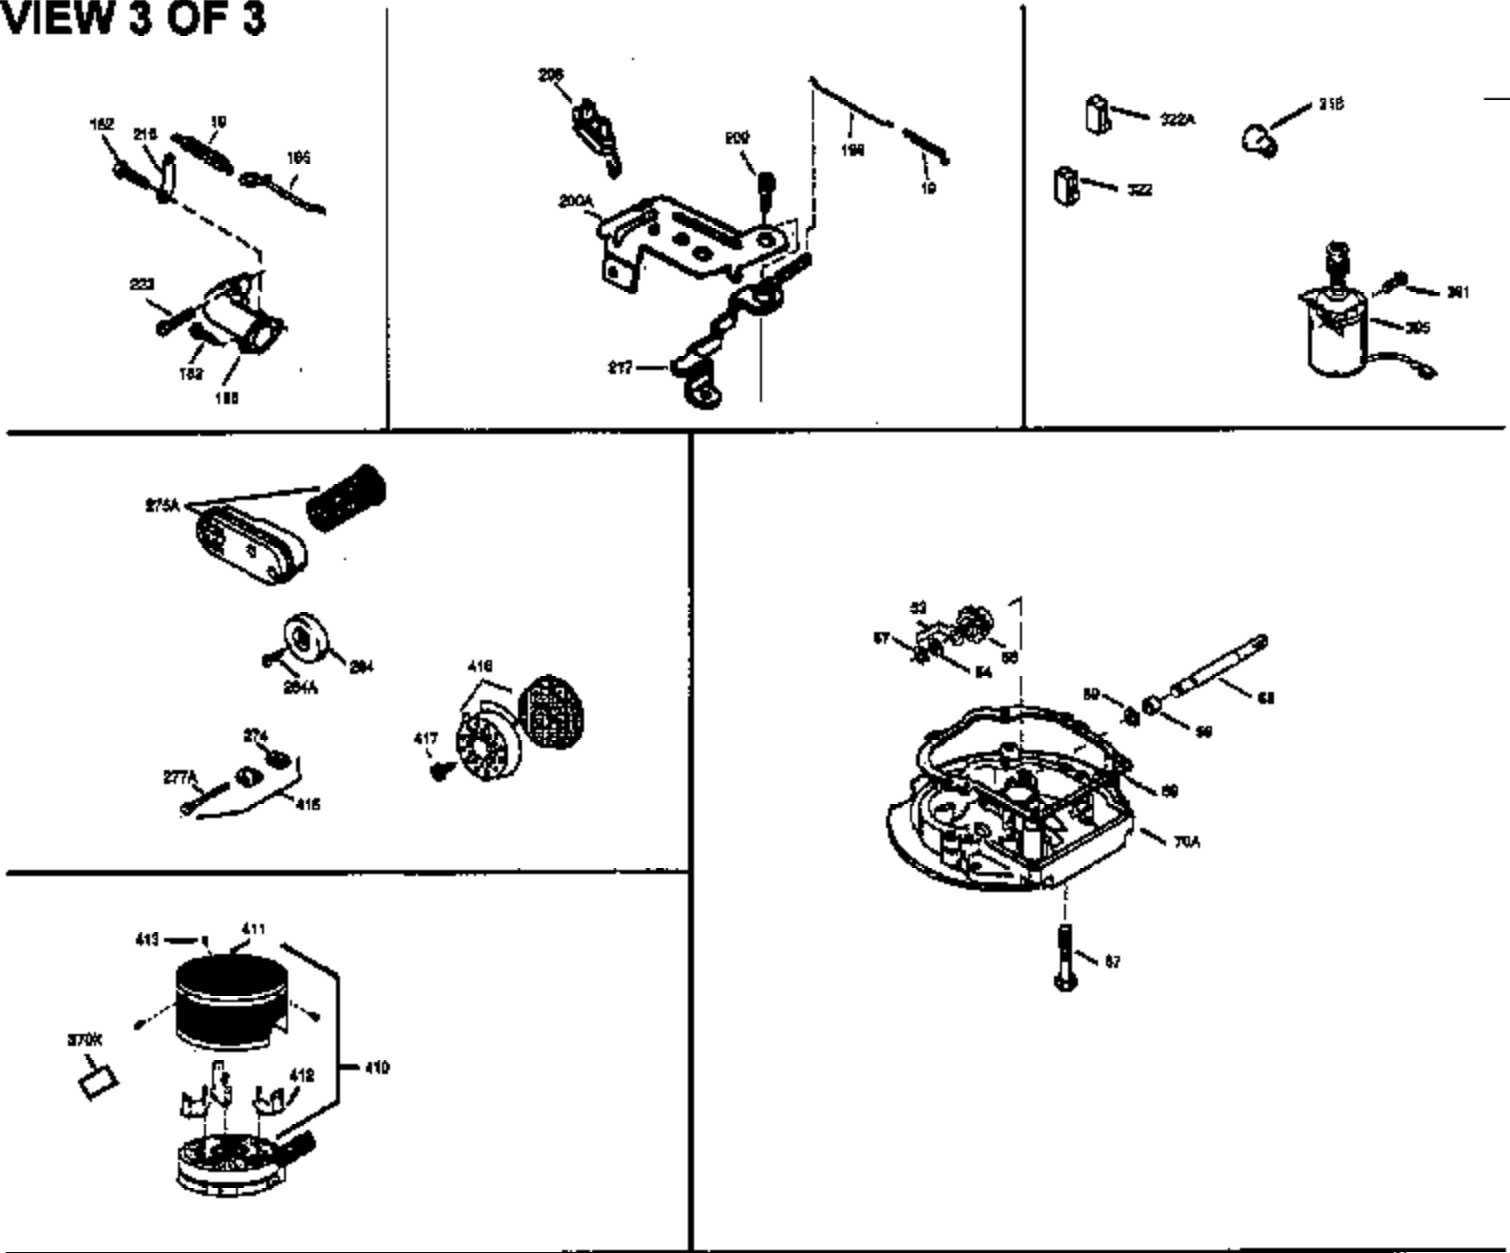

ILLUSTRATION SHOWS TYPICAL PARTS ONLY. ORDER BY PART NUMBER. PARTS NOT LISTED ARE SUPPLIED BY OEM.

VIEW 3 OF 3

Ref #	Part Number	Qty	Description
19	31361	1	Extension Spring
69	35261	1	* Mounting Flange Gasket
182	6201	2	Screw, 1/4-28 x 7/8"
185	31384A	1	Intake Pipe (Incl. 224)
186	34337	1	Governor Link
206	610973	1	Terminal
209	30200	2	Screw, 10-24 x 9/16"
223	650451	2	Screw, 1/4-20 x 1"
238	650806	2	Screw, 10-32 x 5/8"
239	34338	1	* Air Cleaner Gasket
240	34858	1	Air Cleaner Body
245	34340	1	Air Cleaner Filter
250	34341B	1	Air Cleaner Cover
284A	650760	1	Screw, 8-32 x 3/8"
284	32431	1	Muffler Deflector