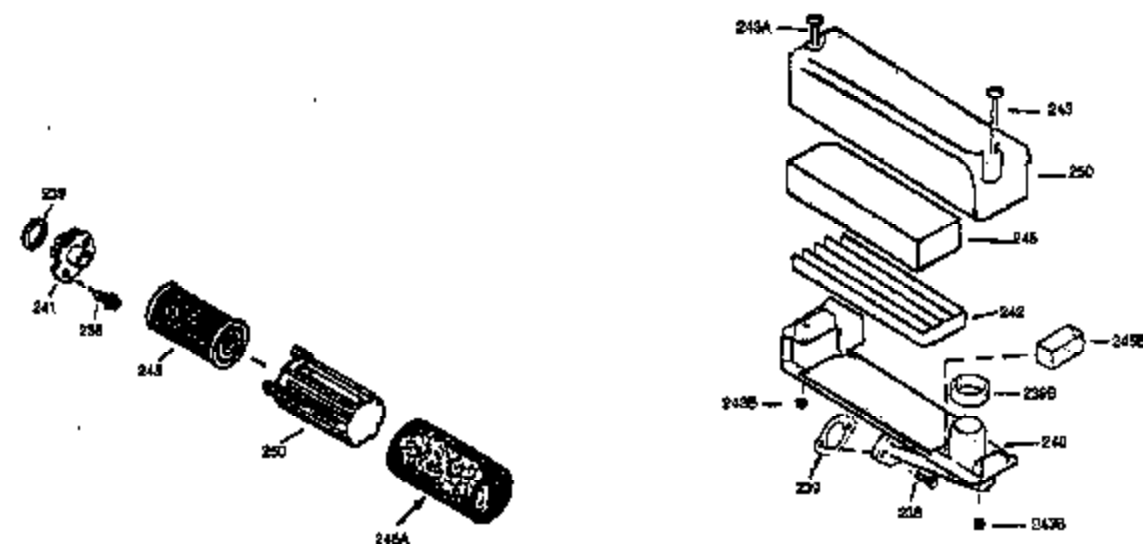

ILLUSTRATION SHOWS TYPICAL PARTS ONLY. ORDER BY PART NUMBER. PARTS NOT LISTED ARE SUPPLIED BY OEM.

VIEW 3 OF 3

Ref #	Part Number	Qty	Description
19	31361	1	Extension Spring
69	35261	1	* Mounting Flange Gasket
182	6201	2	Screw, 1/4-28 x 7/8"
185	31384A	1	Intake Pipe (Incl. 224)
186	34337	1	Governor Link
206	610973	1	Terminal
209	30200	2	Screw, 10-24 x 9/16"
223	650451	2	Screw, 1/4-20 x 1"
238	650806	2	Screw, 10-32 x 5/8"
239	34338	1	* Air Cleaner Gasket
240	34858	1	Air Cleaner Body
245	34340	1	Air Cleaner Filter
250	34341B	1	Air Cleaner Cover
284A	650760	1	Screw, 8-32 x 3/8"
284	32431	1	Muffler Deflector