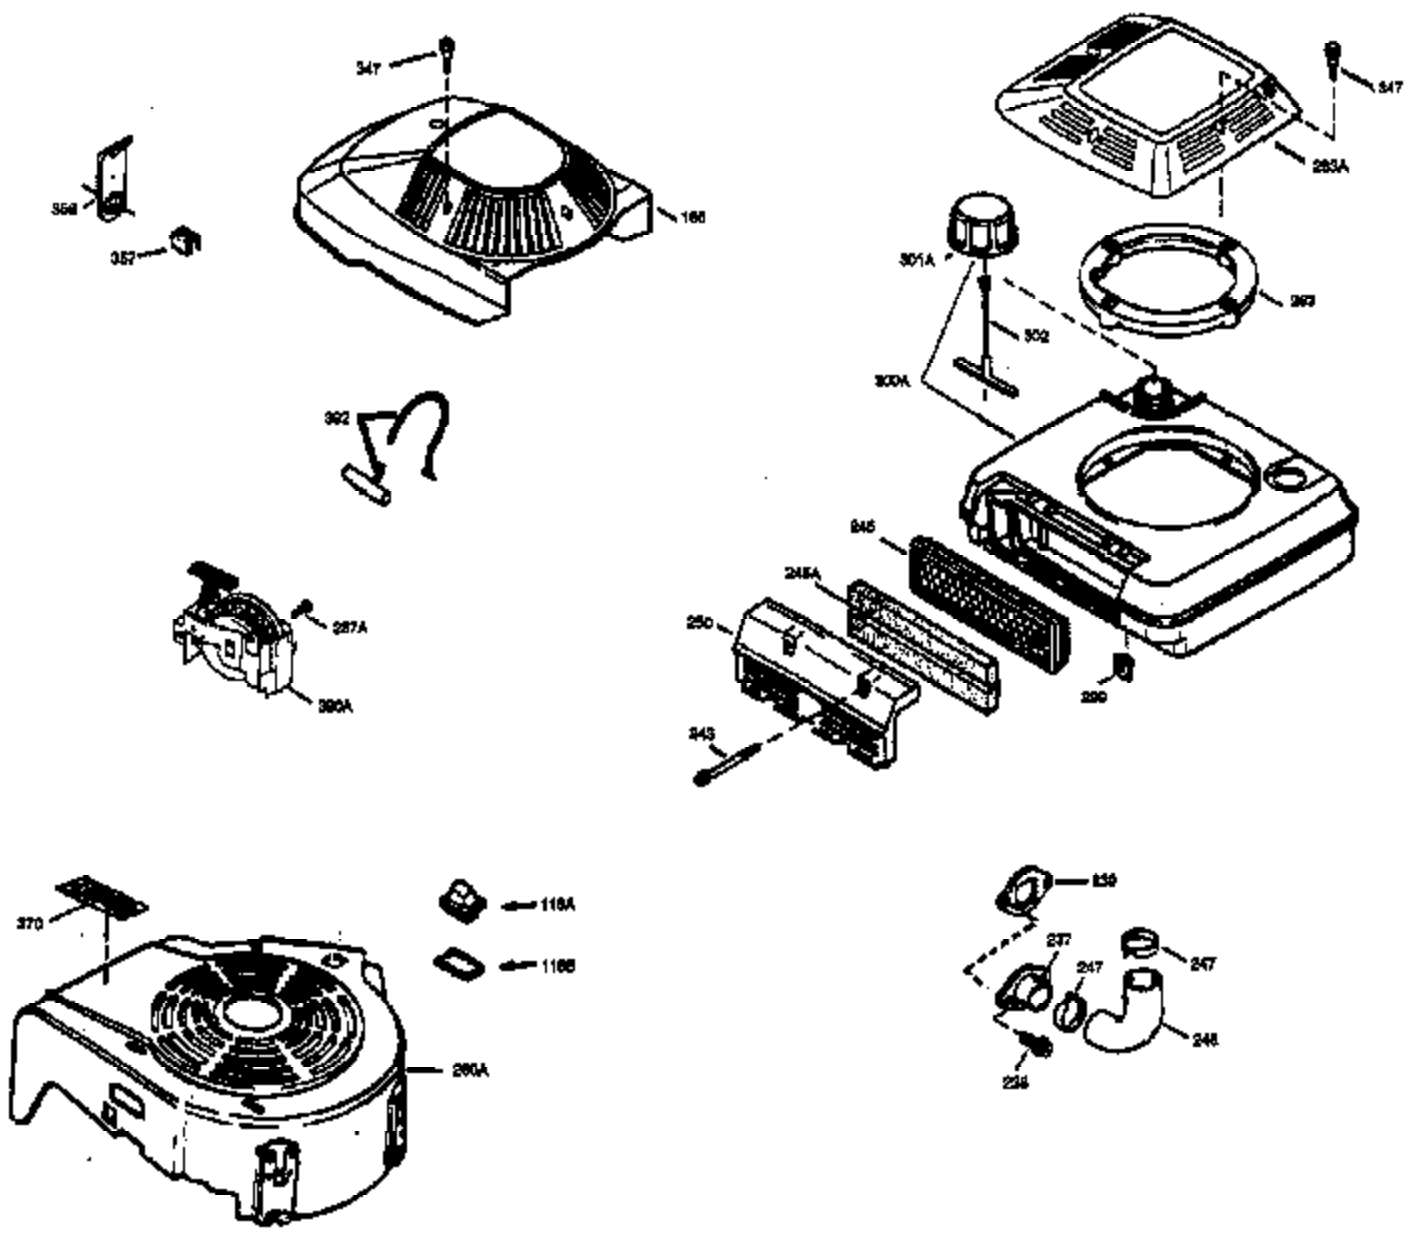

ILLUSTRATION SHOWS TYPICAL PARTS ONLY. ORDER BY PART NUMBER. PARTS NOT LISTED ARE SUPPLIED BY OEM.
VIEW 2 OF 3

Ref #	Part Number	Qty	Description
238	650806		Screw, 10-32 x 5/8"
239	34338		* Gasket, Air cleaner
246D	35435		Filter, Pre-Air (Optional)
246	34340		Element, Air cleaner
250	34341A		Cover, Air cleaner
300A	34476		Fuel Tank (Incl. 292 & 301)
370	550223		Decal, Name
370G	34387		Decal, Instruction (Optional)