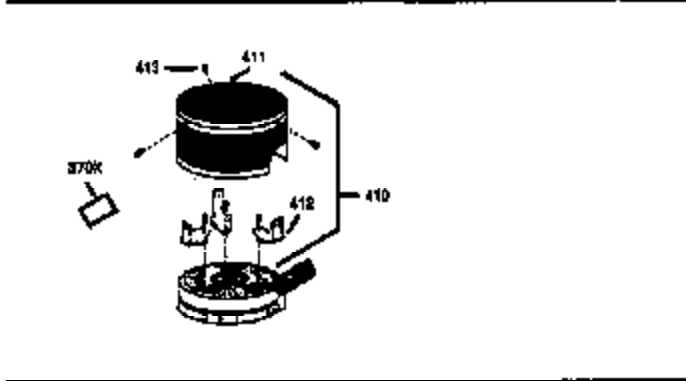

Ref #	Part Number	Qty	Description
238	650806		Screw, 10-32 x 5/8"
239	34338		* Gasket, Air cleaner
246D	35435		Filter, Pre-Air (Optional)
246	34340		Element, Air cleaner
250	34341A		Cover, Air cleaner
300A	34476		Fuel Tank (Incl. 292 & 301)
370	550223		Decal, Name
370G	34387		Decal, Instruction (Optional)

ILLUSTRATION SHOWS TYPICAL PARTS ONLY. ORDER BY PART NUMBER. PARTS NOT LISTED ARE SUPPLIED BY OEM.

VIEW 3 OF 3