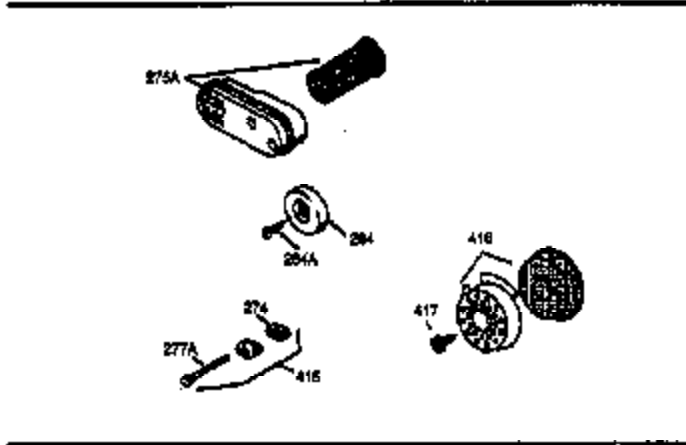

Ref #	Part Number	Qty	Description
238	650806		Screw, 10-32 x 5/8"
239	34338		* Gasket, Air cleaner
246D	35435		Filter, Pre-Air (Optional)
246	34340		Element, Air cleaner
250	34341A		Cover, Air cleaner
300A	34476		Fuel Tank (Incl. 292 & 301)
370	550223		Decal, Name
370G	34387		Decal, Instruction (Optional)

ILLUSTRATION SHOWS TYPICAL PARTS ONLY. ORDER BY PART NUMBER. PARTS NOT LISTED ARE SUPPLIED BY OEM.

VIEW 3 OF 3