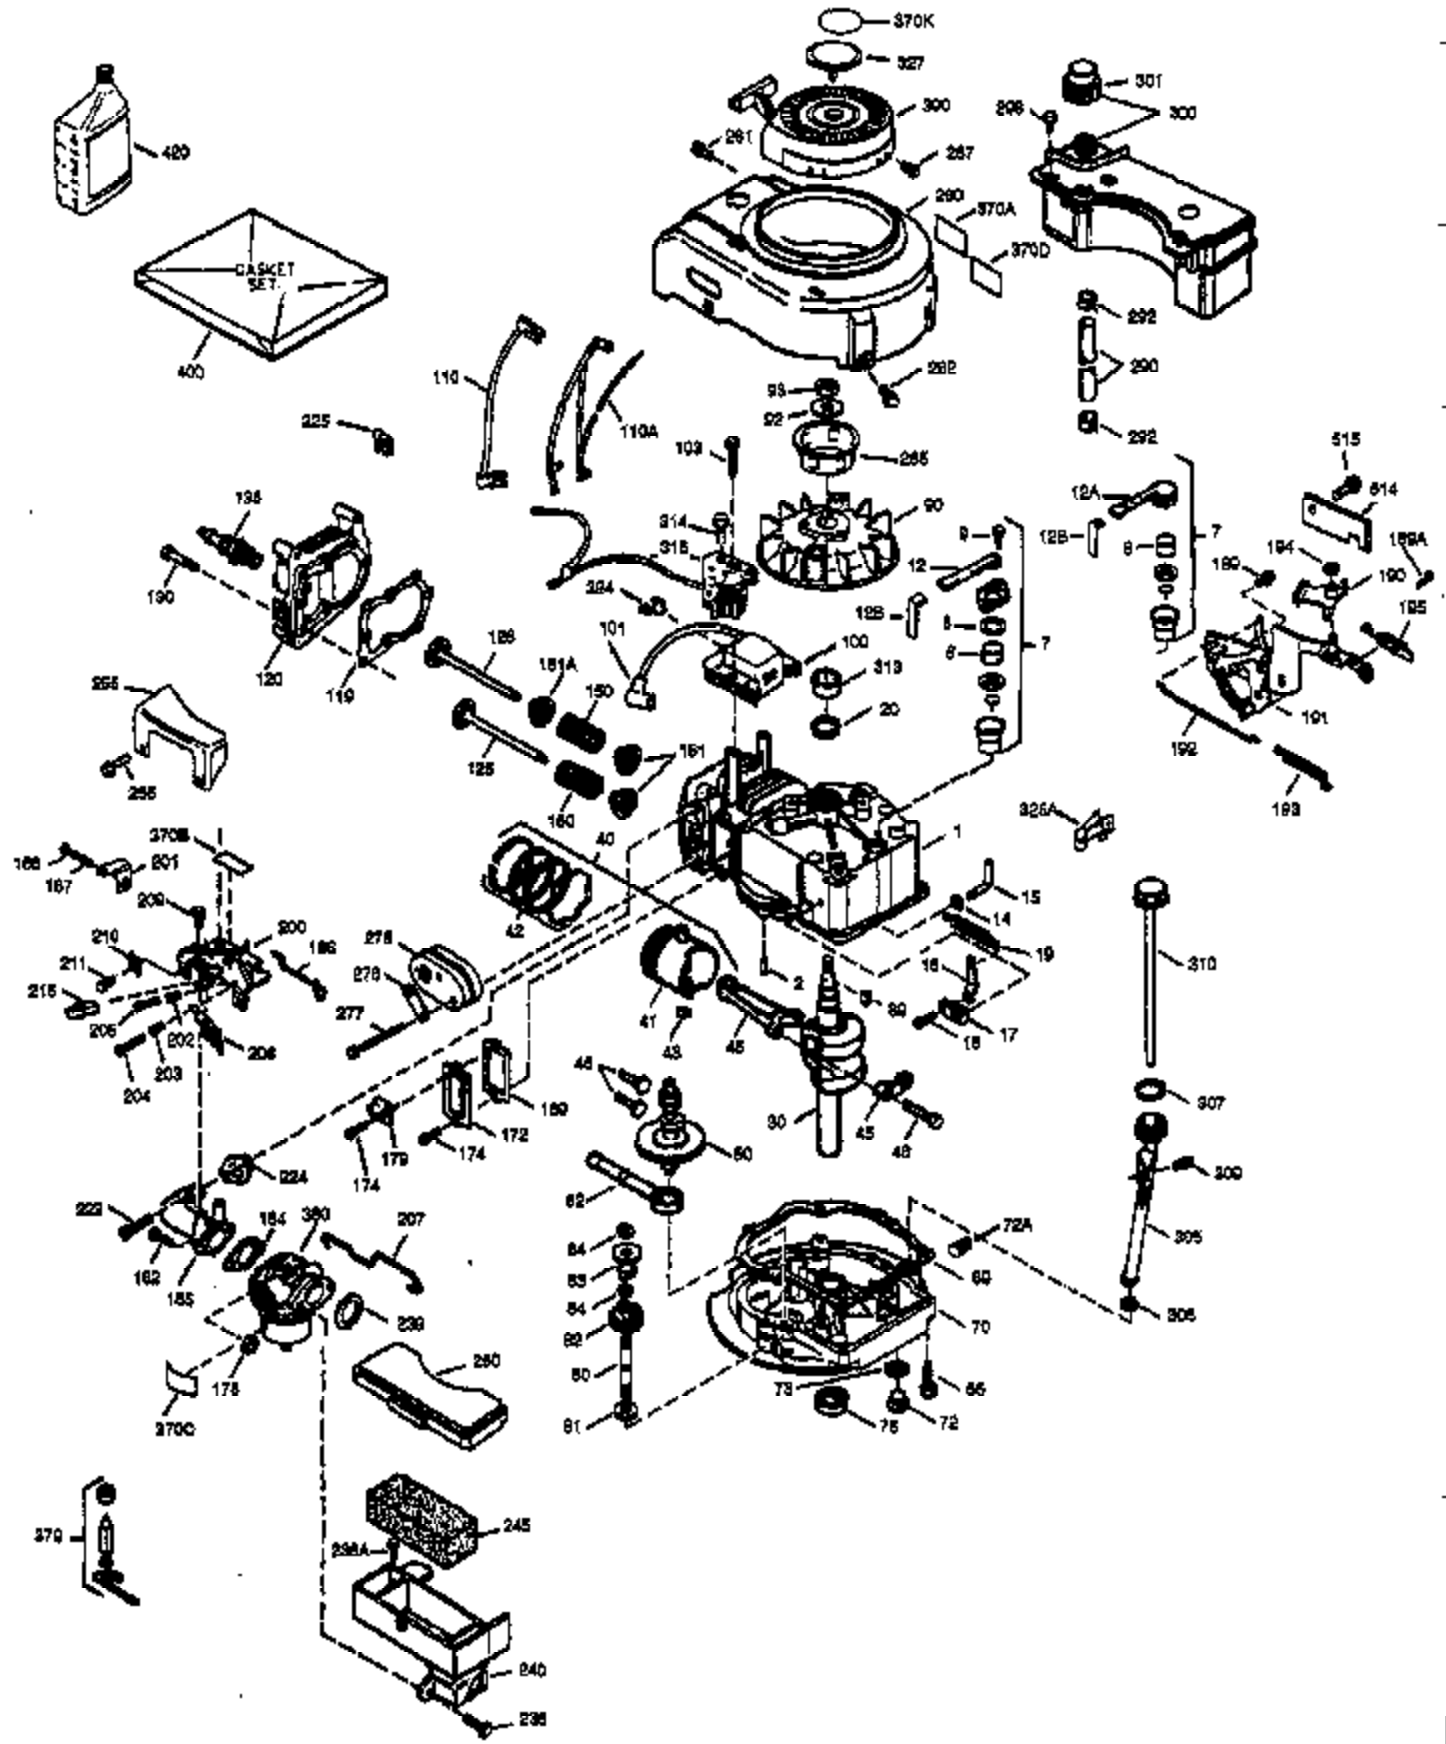

ILLUSTRATION SHOWS TYPICAL PARTS ONLY. ORDER BY PART NUMBER. PARTS NOT LISTED ARE SUPPLIED BY OEM.

VIEW 1 OF 3

Ref #	Part Number	Qty	Description
1	34429A		Cylinder (Incl. 2, 8, 9 & 20) (2-5/8" Bore)
2	26727		Pin, Dowel
6	33734		Element, Breather
7	34214A		Breather Assy. (Incl. 6, 8, 9, 12 & 1 2A)
8	33735		* Gasket, Breather
9	30200		Screw, 10-24 x 9/16"
12	33886		Tube, Breather
14	28277		Washer, Flat
15	30589		Rod, Governor (Incl. 14)
16	31383A		Lever, Governor
17	31335		Clamp, Governor lever
18	650548		Screw, 8-32 x 5/16"
19	31361		Spring, Extension
20	32600		Seal, Oil
30	34430		Crankshaft
40	35544		Piston, Pin & Ring Set (Std.) (2-5/8" Bore)
40	35545		Piston, Pin & Ring Set (.010" OS)
40	35546		Piston, Pin & Ring Set (.020" OS)
41	35541		Piston & Pin Ass'y. (Incl. 43)(Std.)(2-5/8")
41	35542		Piston & Pin Ass'y. (Incl. 43) (.010" OS)
41	35543		Piston & Pin Ass'y. (Incl. 43) (.020" OS)
42	35547		Ring Set (Std.) (2-5/8" Bore)
42	35548		Ring Set (.010" OS)
42	35549		Ring Set (.020" OS)
43	20381		Ring, Piston pin retaining
45	30963B		Rod Assy., Connecting (Incl. 46)
46	32610A		Bolt, Connecting rod
48	27241		Lifter, Valve
50	33553		Camshaft (MCR)
52	29914		Oil Pump Assy.
69	35261		* Gasket, Mounting flange
70	35651B		Flange Ass'y. (Incl. 72, 73, 75 & 80)
72	30572		Plug, Oil drain (Incl. 73)
73	28833		* Drain Plug Gasket (Not req. W/plastic plug)
75	26208		Seal, Oil
80	30574		Shaft, Governor
81	30590A		Washer, Flat
82	30591		Gear Assy., Governor (Incl. 81)
83	30588A		Spool, Governor
84	29193		Ring, Retaining
86	650488		Screw, 1/4-20 x 1-1/4"
89	611004		Flywheel Key
90	611112		Flywheel
92	650815		Washer, Belleville
93	650816		Nut, Flywheel
100	34443A		Solid State Ignition
101	610118		Cover, Spark plug
103	650814		Screw, Torx T-15, 10-24 x 1"
110	34231		Ground Wire
119	33015A		* Gasket, Head
120	34342		Head, Cylinder
125	29314B		Intake Valve (Std.) (Incl. 151) (Conventional Ports)
125	29315C		Intake Valve (1/32" OS) (Incl. 151) (Conventional Ports)
126	29313C		Exhaust Valve (Std.) (Incl. 151) (Conventional Ports)
126	29315C		Exhaust Valve (1/32" OS) (Incl. 151) (Conventional Ports)
130	6021A		Screw, 5/16-18 x 1-1/2"
135	35395		Resistor Spark Plug (RJ19LM)
150	31672		Spring, Valve