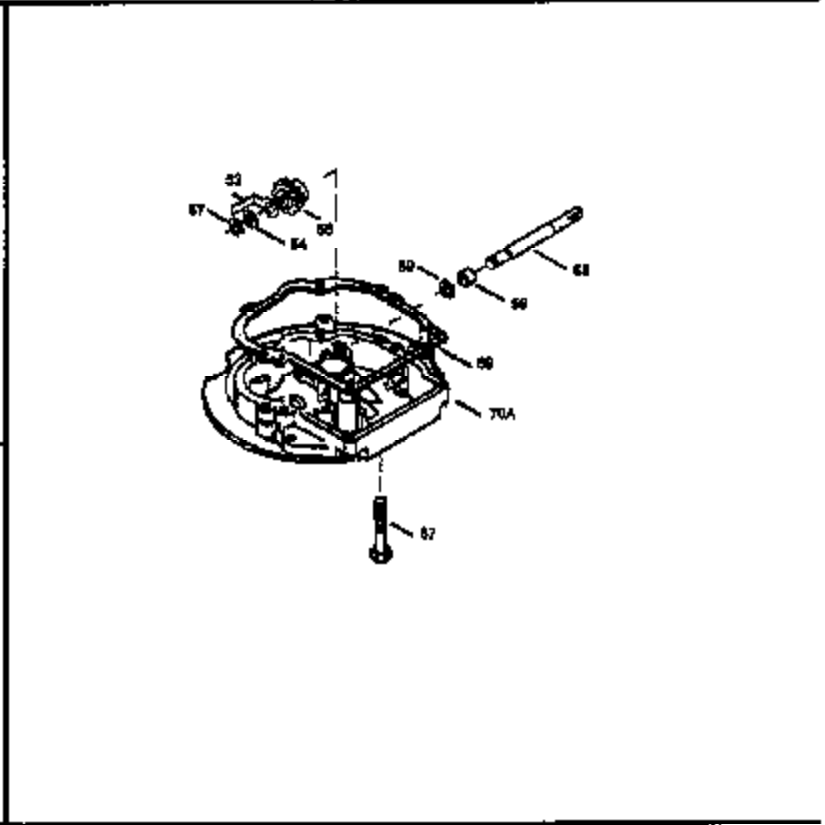

Ref #	Part Number	Qty	Description
238	650806		Screw, 10-32 x 5/8"
239	34338		* Gasket, Air cleaner
246D	35435		Filter, Pre-Air (Optional)
246	34340		Element, Air cleaner
250	34341A		Cover, Air cleaner
300A	34476		Fuel Tank (Incl. 292 & 301)
370	550223		Decal, Name
370G	34387		Decal, Instruction (Optional)

ILLUSTRATION SHOWS TYPICAL PARTS ONLY. ORDER BY PART NUMBER. PARTS NOT LISTED ARE SUPPLIED BY OEM.

VIEW 3 OF 3