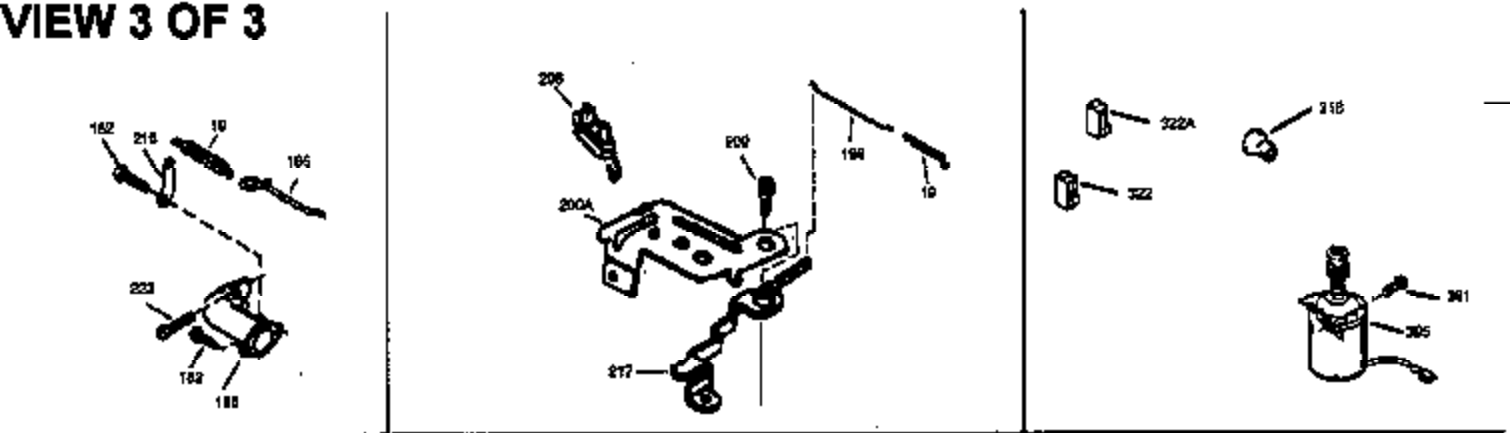

Ref #	Part Number	Qty	Description
238	650806		Screw, 10-32 x 5/8"
239	34338		* Gasket, Air cleaner
246D	35435		Filter, Pre-Air (Optional)
246	34340		Element, Air cleaner
250	34341A		Cover, Air cleaner
300A	34476		Fuel Tank (Incl. 292 & 301)
370	550223		Decal, Name
370G	34387		Decal, Instruction (Optional)

ILLUSTRATION SHOWS TYPICAL PARTS ONLY. ORDER BY PART NUMBER. PARTS NOT LISTED ARE SUPPLIED BY OEM.

VIEW 3 OF 3