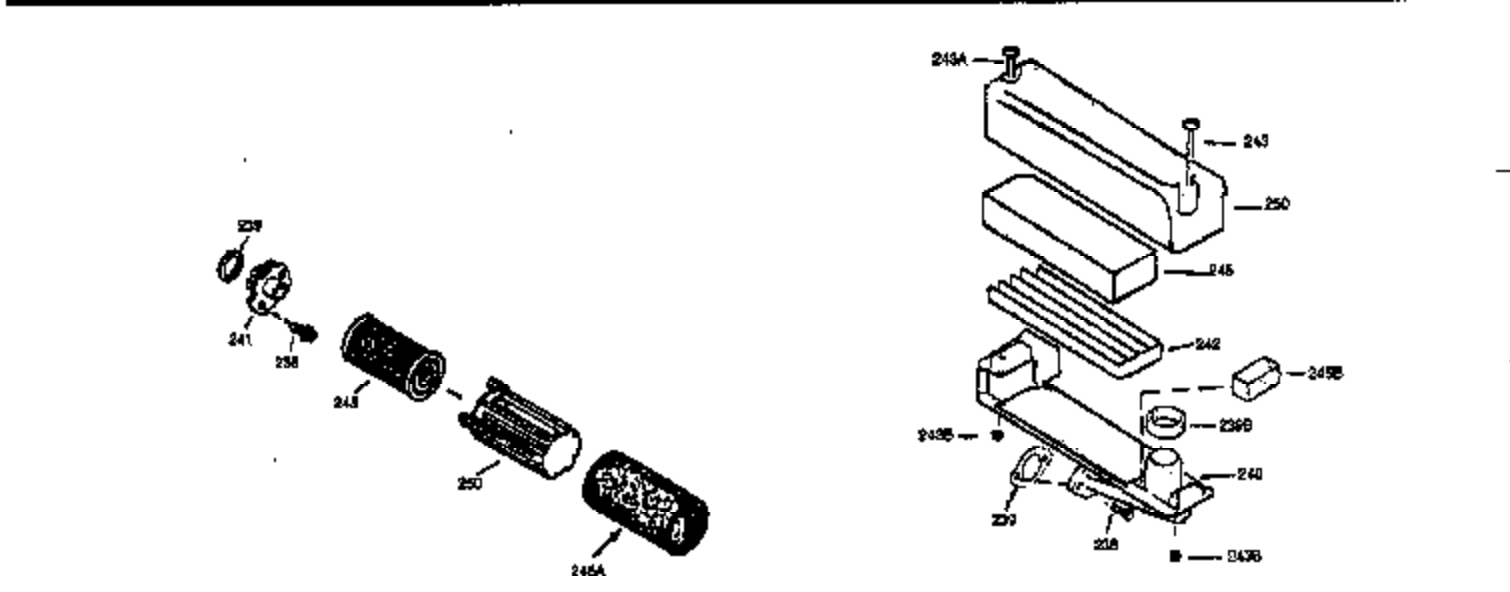

Ref #	Part Number	Qty	Description
238	650806		Screw, 10-32 x 5/8"
239	34338		* Gasket, Air cleaner
246D	35435		Filter, Pre-Air (Optional)
246	34340		Element, Air cleaner
250	34341A		Cover, Air cleaner
300A	34476		Fuel Tank (Incl. 292 & 301)
370	550223		Decal, Name
370G	34387		Decal, Instruction (Optional)

ILLUSTRATION SHOWS TYPICAL PARTS ONLY. ORDER BY PART NUMBER. PARTS NOT LISTED ARE SUPPLIED BY OEM.

VIEW 3 OF 3