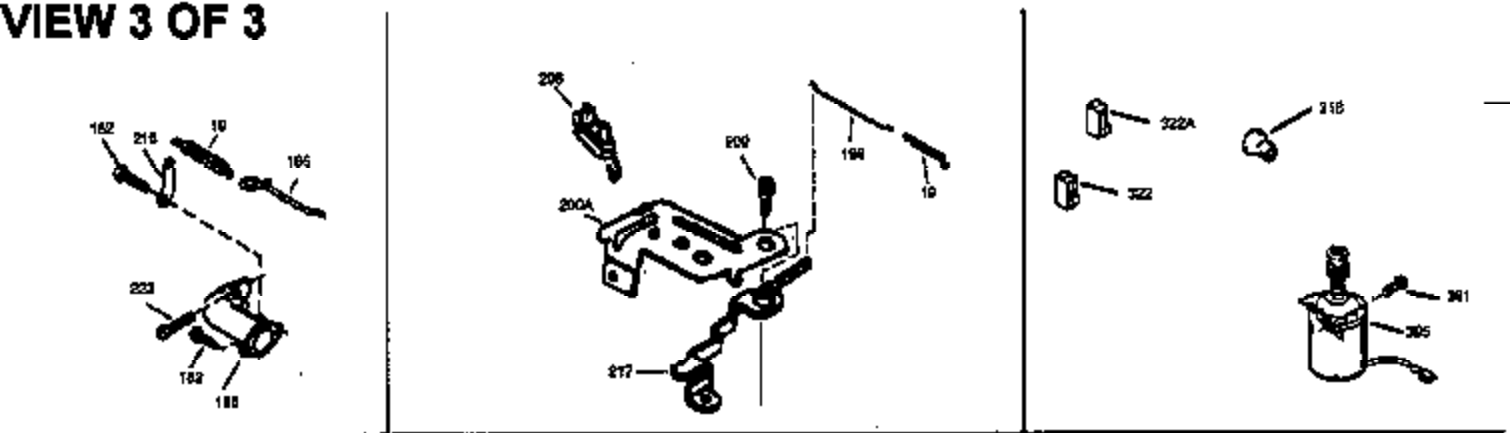

ILLUSTRATION SHOWS TYPICAL PARTS ONLY. ORDER BY PART NUMBER. PARTS NOT LISTED ARE SUPPLIED BY OEM.

VIEW 3 OF 3

Ref #	Part Number	Qty	Description
19	31361	1	Extension Spring
69	35261	1	* Mounting Flange Gasket
182	6201	2	Screw, 1/4-28 x 7/8"
185	31384A	1	Intake Pipe (Incl. 224)
186	34337	1	Governor Link
206	610973	1	Terminal
209	30200	2	Screw, 10-24 x 9/16"
223	650451	2	Screw, 1/4-20 x 1"
238	650806	2	Screw, 10-32 x 5/8"
239	34338	1	* Air Cleaner Gasket
240	34858	1	Air Cleaner Body
245	34340	1	Air Cleaner Filter
250	34341B	1	Air Cleaner Cover