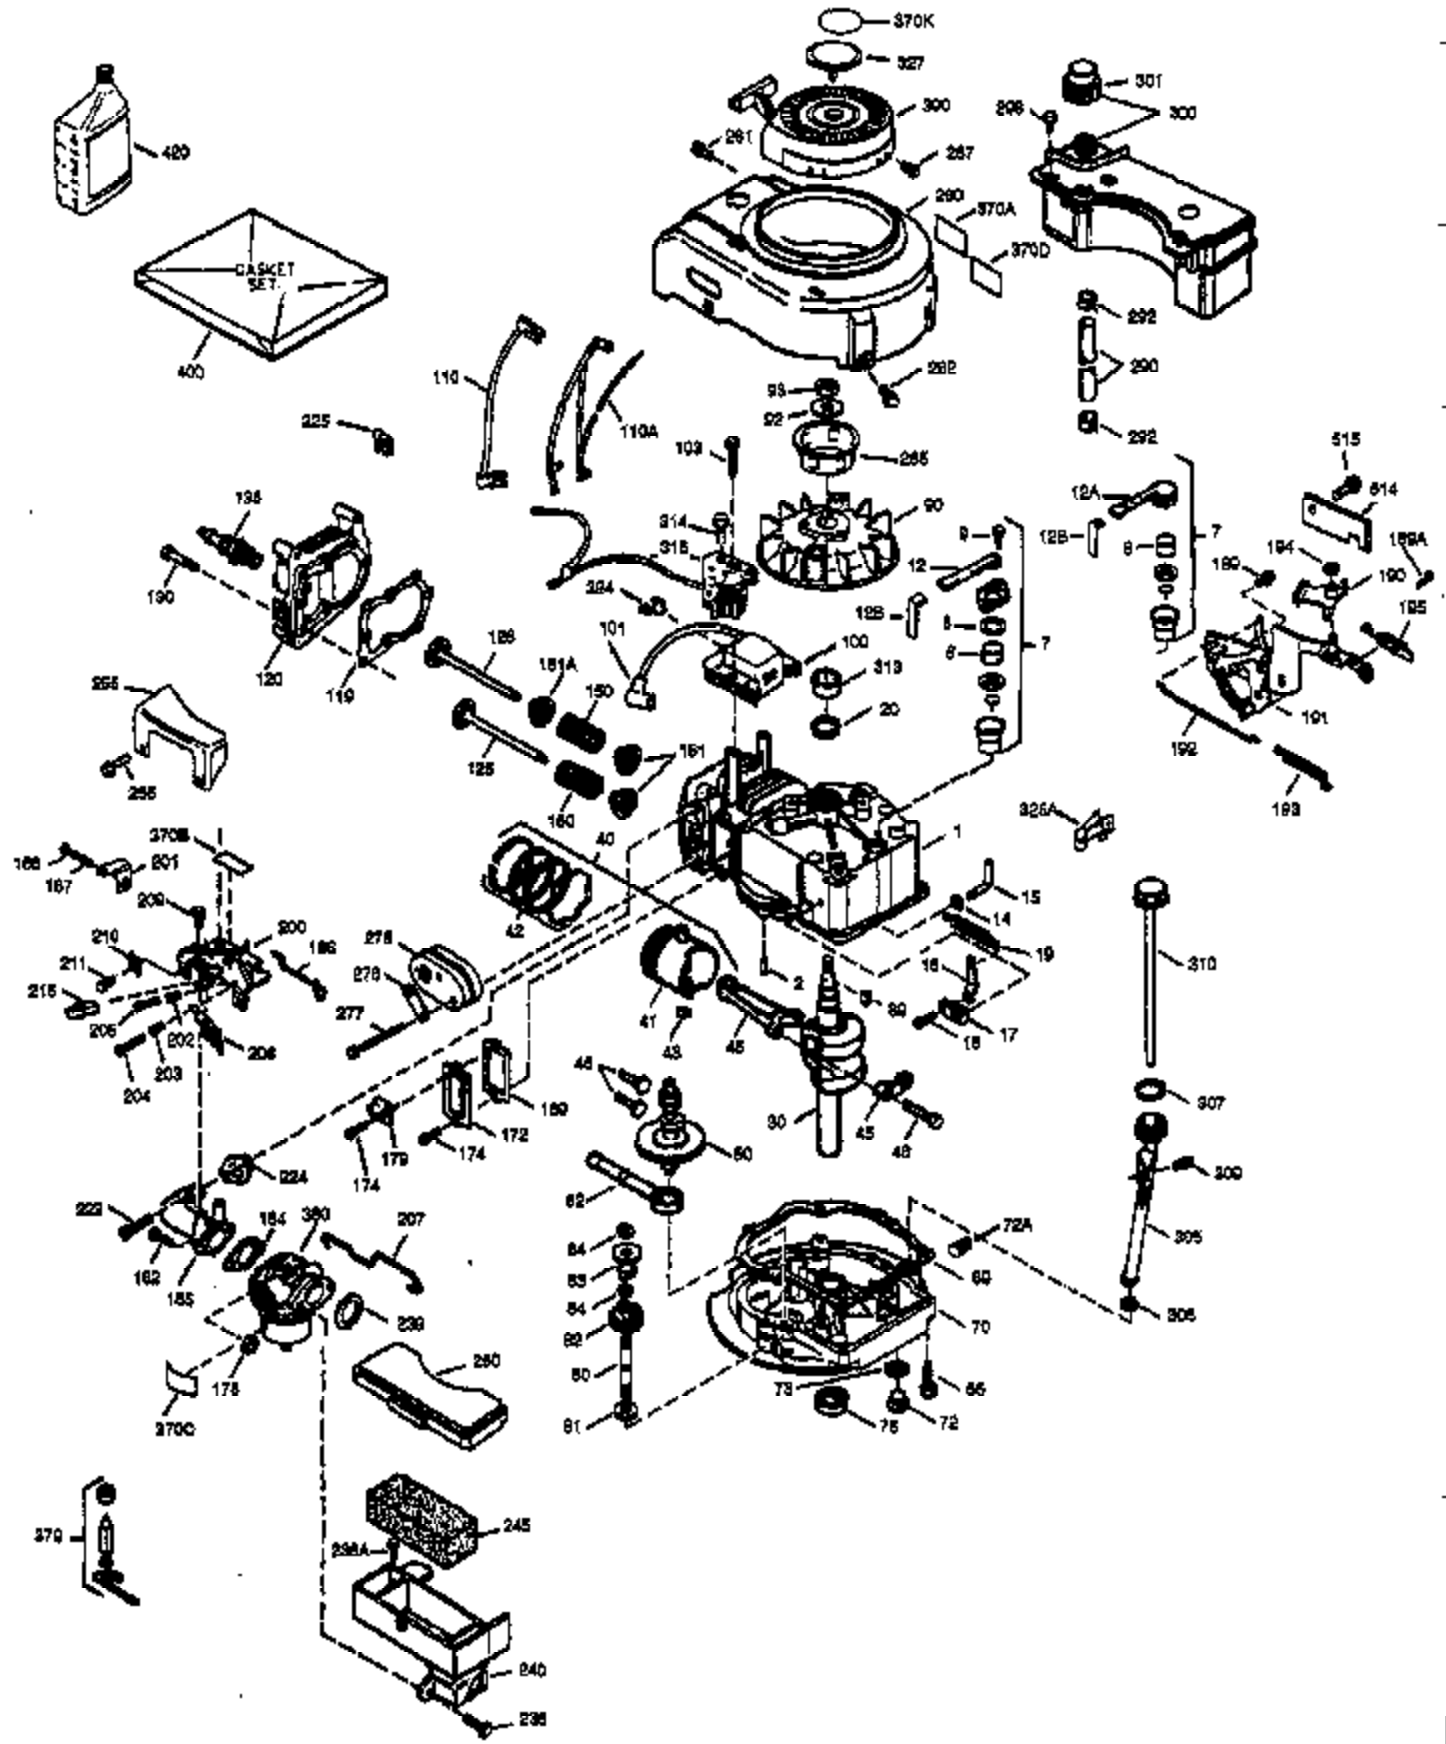

ILLUSTRATION SHOWS TYPICAL PARTS ONLY. ORDER BY PART NUMBER. PARTS NOT LISTED ARE SUPPLIED BY OEM.

VIEW 1 OF 3

Ref #	Part Number	Qty	Description
1	34429A	1	Cylinder (Incl. 2 & 20)
2	26727	2	Dowel Pin
6	33734	1	Breather Element
7	34214A	1	Breather Ass'y. (Incl. 6, 8, 9 & 12)
8	33735	1	* Breather Gasket
9	30200	2	Screw, 10-24 x 9/16"
12	33886	1	Breather Tube
14	28277	1	Washer
15	30589	1	Governor Rod (Incl. 14)
16	31383A	1	Governor Lever
17	31335	1	Governor Lever Clamp
18	650548	1	Screw, 8-32 x 5/16"
19	31361	1	Extension Spring
20	32600	1	Oil Seal
30	34430	1	Crankshaft
40	35544A	1	Piston, Pin & Ring Set (Std.)
40	35545A	1	Piston, Pin & Ring Set (.010" OS)
40	35546	1	Piston, Pin & Ring Set (.020" OS)
41	35541	1	Piston & Pin Ass'y. (Std.) (Incl. 43)
41	35542	1	Piston & Pin Ass'y. (.010" OS) (Incl. 43)
41	35543	1	Piston & Pin Ass'y. (.020" OS) (Incl. 43)
42	35547A	1	Ring Set (Std.)
42	35548A	1	Ring Set (.010" OS)
42	35549	1	Ring Set (.020" OS)
43	20381	2	Piston Pin Retaining Ring
45	30963B	1	Connecting Rod Ass'y (Incl. 46)
46	32610A	2	Connecting Rod Bolt
48	27241	2	Valve Lifter
50	33553	1	Camshaft (MCR)
52	29914	1	Oil Pump Ass'y.
69	35261	1	* Mounting Flange Gasket
70	35651B	1	Mounting Flange (Incl. 72, 75 & 80)
72	36083	1	Oil Drain Plug
75	26208	1	Oil Seal
80	30574	1	Governor Shaft
81	30590A	1	Washer
82	30591	1	Governor Gear Ass'y. (Incl. 81)
83	30588A	1	Governor Spool
84	29193	2	Retaining Ring
86	650488	6	Screw, 1/4-20 x 1-1/4"
89	611004	1	Flywheel Key
90	611112	1	Flywheel
92	650815	1	Belleville Washer
93	650816	1	Flywheel Nut
100	34443A	1	Solid State Ignition
101	610118	1	Spark Plug Cover
103	650814	2	Screw, Torx T-15, 10-24 x 1"
110	36230	1	Ground Wire
119	33015A	1	* Cylinder Head Gasket
120	34342	1	Cylinder Head
125	29313C	1	Exhaust Valve (Std.) (Incl. 151)
125	29315C	1	Exhaust Valve (1/32" OS) (Incl. 151)
126	29314B	1	Intake Valve (Std.) (Incl. 151)
126	29315C	1	Intake Valve (1/32" OS) (Incl. 151)
130	6021A	8	Screw, 5/16-18 x 1-1/2"
135	35395	1	Resistor Spark Plug (RJ19LM)
150	31672	2	Valve Spring
151	31673	2	Valve Spring Cap