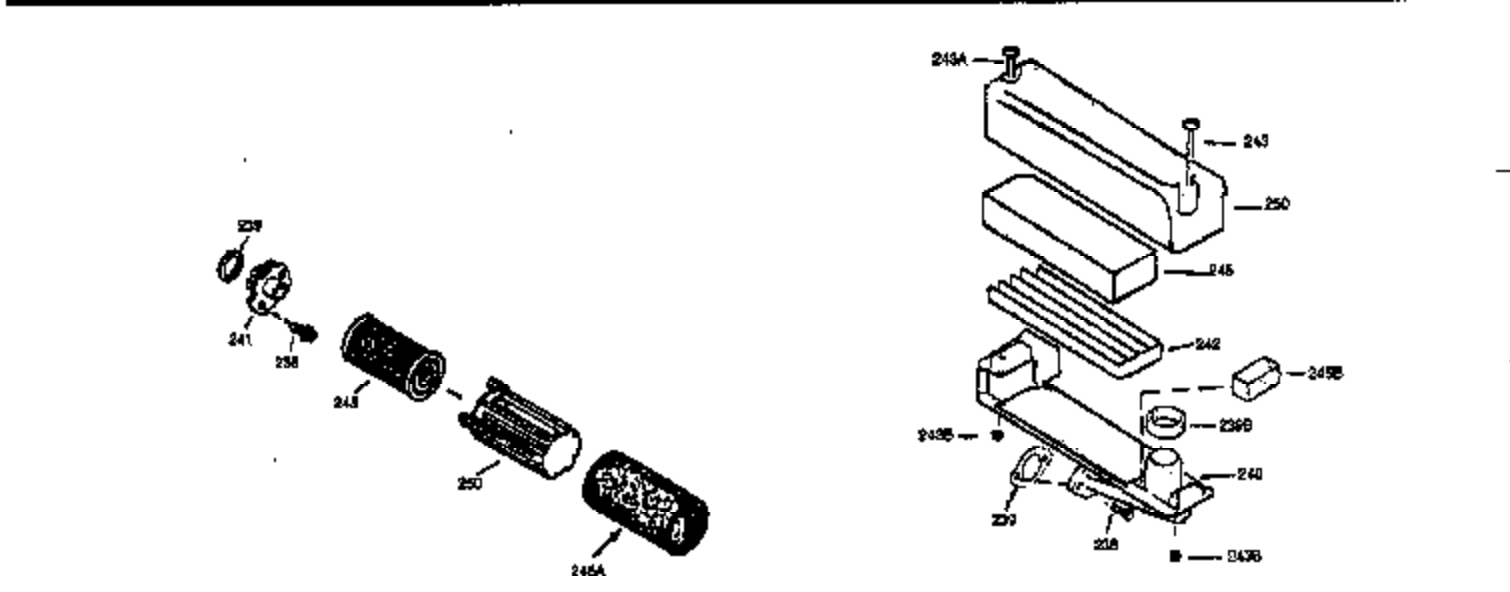

ILLUSTRATION SHOWS TYPICAL PARTS ONLY. ORDER BY PART NUMBER. PARTS NOT LISTED ARE SUPPLIED BY OEM.

VIEW 3 OF 3

Ref #	Part Number	Qty	Description
19	31361	1	Extension Spring
69	35261	1	* Mounting Flange Gasket
182	6201	2	Screw, 1/4-28 x 7/8"
185	31384A	1	Intake Pipe (Incl. 224)
186	34337	1	Governor Link
206	610973	1	Terminal
209	30200	2	Screw, 10-24 x 9/16"
223	650451	2	Screw, 1/4-20 x 1"
238	650806	2	Screw, 10-32 x 5/8"
239	34338	1	* Air Cleaner Gasket
240	34858	1	Air Cleaner Body
245	34340	1	Air Cleaner Filter
250	34341B	1	Air Cleaner Cover