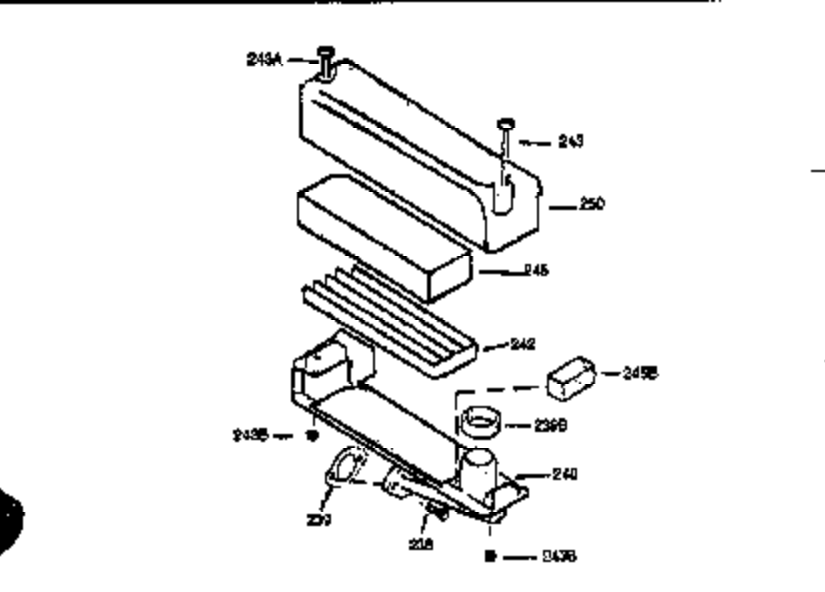

ILLUSTRATION SHOWS TYPICAL PARTS ONLY. ORDER BY PART NUMBER. PARTS NOT LISTED ARE SUPPLIED BY OEM.

VIEW 3 OF 3

Ref #	Part Number	Qty	Description
19	31361	1	Extension Spring
69	35261	1	* Mounting Flange Gasket
182	6201	2	Screw, 1/4-28 x 7/8"
185	31384A	1	Intake Pipe (Incl. 224)
186	34337	1	Governor Link
206	610973	1	Terminal
209	30200	2	Screw, 10-24 x 9/16"
223	650451	2	Screw, 1/4-20 x 1"
238	650806	2	Screw, 10-32 x 5/8"
239	34338	1	* Air Cleaner Gasket
240	34858	1	Air Cleaner Body
245	34340	1	Air Cleaner Filter
250	34341B	1	Air Cleaner Cover