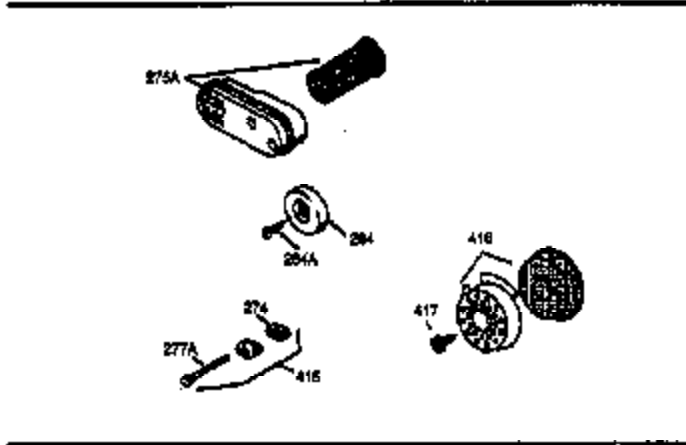

ILLUSTRATION SHOWS TYPICAL PARTS ONLY. ORDER BY PART NUMBER. PARTS NOT LISTED ARE SUPPLIED BY OEM.

VIEW 3 OF 3

Ref #	Part Number	Qty	Description
19	31361	1	Extension Spring
69	35261	1	* Mounting Flange Gasket
182	6201	2	Screw, 1/4-28 x 7/8"
185	31384A	1	Intake Pipe (Incl. 224)
186	34337	1	Governor Link
206	610973	1	Terminal
209	30200	2	Screw, 10-24 x 9/16"
223	650451	2	Screw, 1/4-20 x 1"
238	650806	2	Screw, 10-32 x 5/8"
239	34338	1	* Air Cleaner Gasket
240	34858	1	Air Cleaner Body
245	34340	1	Air Cleaner Filter
250	34341B	1	Air Cleaner Cover