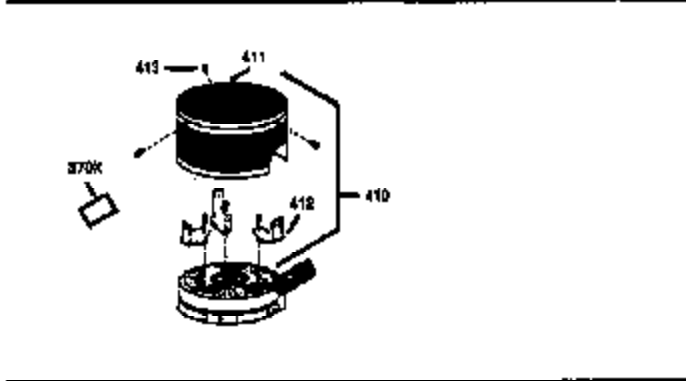

ILLUSTRATION SHOWS TYPICAL PARTS ONLY. ORDER BY PART NUMBER. PARTS NOT LISTED ARE SUPPLIED BY OEM.

VIEW 3 OF 3

Ref #	Part Number	Qty	Description
19	31361	1	Extension Spring
69	35261	1	* Mounting Flange Gasket
182	6201	2	Screw, 1/4-28 x 7/8"
185	31384A	1	Intake Pipe (Incl. 224)
186	34337	1	Governor Link
206	610973	1	Terminal
209	30200	2	Screw, 10-24 x 9/16"
223	650451	2	Screw, 1/4-20 x 1"
238	650806	2	Screw, 10-32 x 5/8"
239	34338	1	* Air Cleaner Gasket
240	34858	1	Air Cleaner Body
245	34340	1	Air Cleaner Filter
250	34341B	1	Air Cleaner Cover