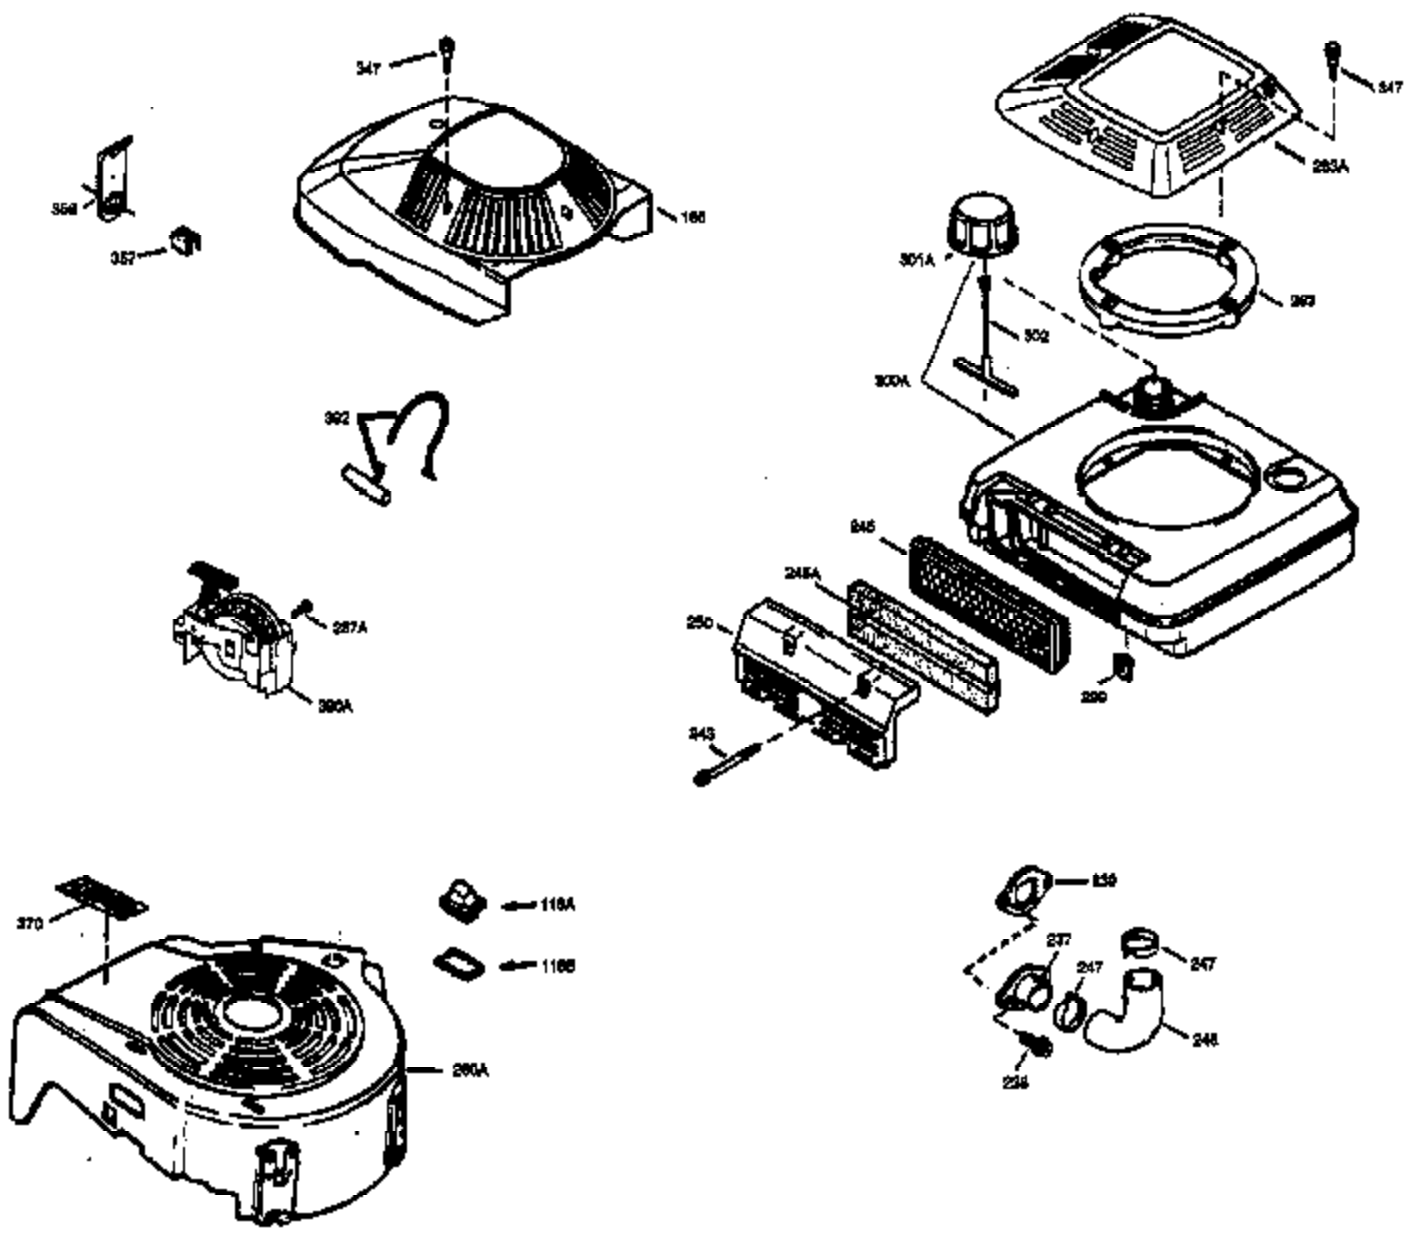

ILLUSTRATION SHOWS TYPICAL PARTS ONLY. ORDER BY PART NUMBER. PARTS NOT LISTED ARE SUPPLIED BY OEM.
VIEW 2 OF 3

Ref #	Part Number	Qty	Description
238	650806	2	Screw, 10-32 x 5/8"
239	34338	1	* Air Cleaner Gasket
245	34340	1	Air Cleaner Filter
250	34341B	1	Air Cleaner Cover
370	36260	1	Primer Decal