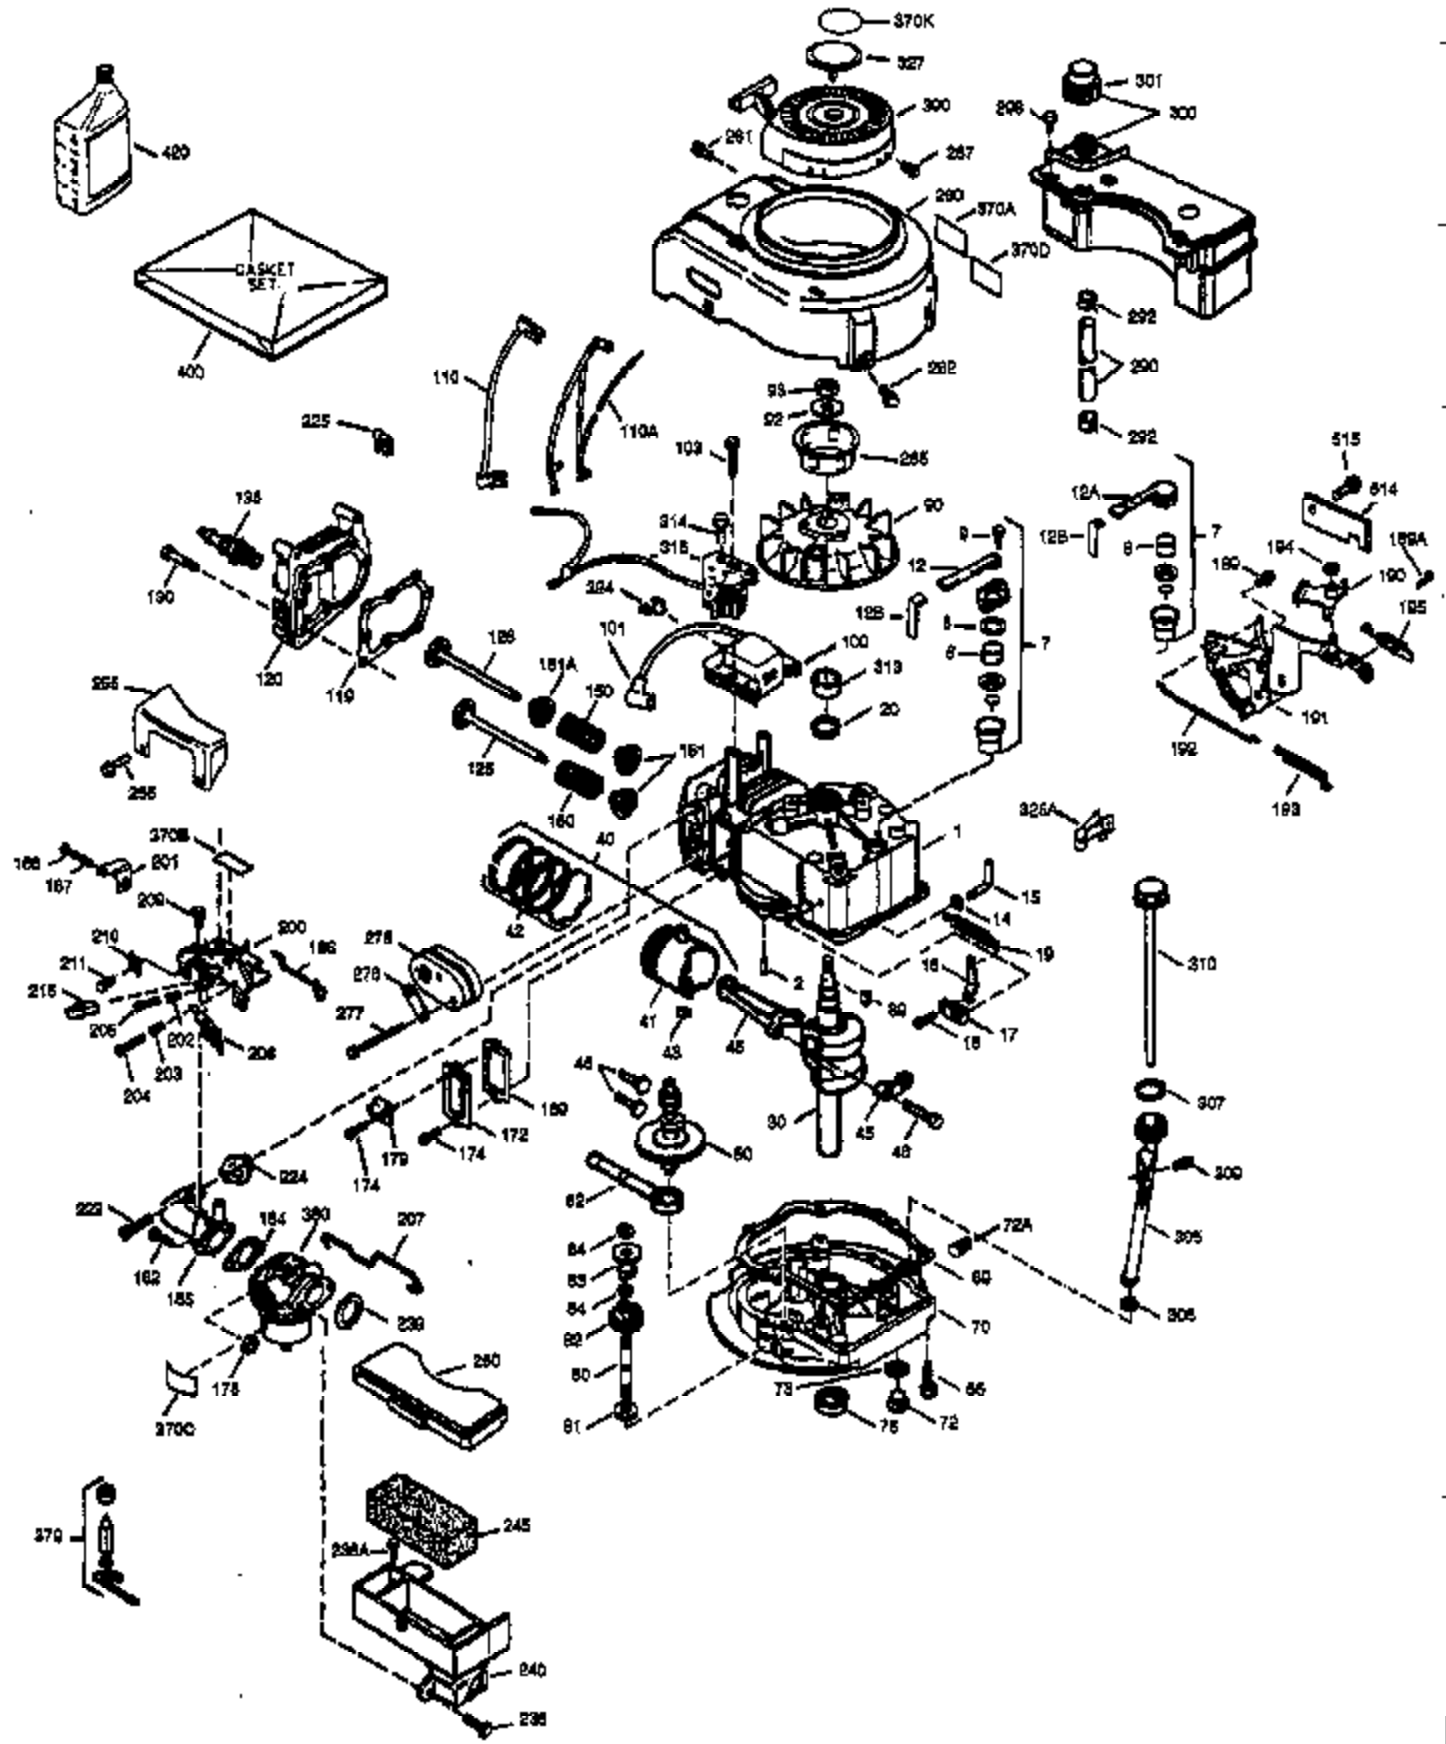

ILLUSTRATION SHOWS TYPICAL PARTS ONLY. ORDER BY PART NUMBER. PARTS NOT LISTED ARE SUPPLIED BY OEM.

VIEW 1 OF 3

Ref #	Part Number	Qty	Description
1	36503	1	Cylinder (Incl. 2, 20 & 125)
2	26727	2	Dowel Pin
6	33734	1	Breather Element
7	34214A	1	Breather Ass'y. (Incl. 6, 8, 9 & 12)
8	33735	1	* Breather Gasket
9	30200	2	Screw, 10-24 x 9/16"
12	33886	1	Breather Tube
14	28277	1	Washer
15	30589	1	Governor Rod (Incl. 14)
16	31383A	1	Governor Lever
17	31335	1	Governor Lever Clamp
18	650548	1	Screw, 8-32 x 5/16"
19	31361	1	Extension Spring
20	32600	1	Oil Seal
30	34430	1	Crankshaft
40	35544A	1	Piston, Pin & Ring Set (Std.)
40	35545A	1	Piston, Pin & Ring Set (.010" OS)
40	35546	1	Piston, Pin & Ring Set (.020" OS)
41	35541	1	Piston & Pin Ass'y. (Std.) (Incl. 43)
41	35542	1	Piston & Pin Ass'y. (.010" OS) (Incl. 43)
41	35543	1	Piston & Pin Ass'y. (.020" OS) (Incl. 43)
42	35547A	1	Ring Set (Std.)
42	35548A	1	Ring Set (.010" OS)
42	35549	1	Ring Set (.020" OS)
43	20381	2	Piston Pin Retaining Ring
45	30963B	1	Connecting Rod Ass'y (Incl. 46)
46	32610A	2	Connecting Rod Bolt
48	27241	2	Valve Lifter
50	35992	1	Camshaft (MCR)
52	29914	1	Oil Pump Ass'y.
69	35261	1	* Mounting Flange Gasket
70	35651C	1	Mounting Flange (Incl. 72 thru 83)
72	36083	1	Oil Drain Plug
75	26208	1	Oil Seal
80	30574A	1	Governor Shaft
81	30590A	1	Washer
82	30591	1	Governor Gear Ass'y. (Incl. 81)
83	30588A	1	Governor Spool
86	650488	6	Screw, 1/4-20 x 1-1/4"
89	611004	1	Flywheel Key
90	611112	1	Flywheel
92	650815	1	Belleville Washer
93	650816	1	Flywheel Nut
100	34443A	1	Solid State Ignition
101	610118	1	Spark Plug Cover
103	650814	2	Screw, Torx T-15, 10-24 x 1"
110	36230	1	Ground Wire
119	36440	1	* Cylinder Head Gasket
120	36476	1	Cylinder Head
125	36471	1	Exhaust Valve (Std.) (Incl. 151)
125	36472	1	Exhaust Valve (1/32" OS) (Incl. 151)
126	29314B	1	Intake Valve (Std.) (Incl. 151)
126	29315C	1	Intake Valve (1/32" OS) (Incl. 151)
130	6021A	8	Screw, 5/16-18 x 1-1/2"
135	35395	1	Resistor Spark Plug (RJ19LM)
150	35991	2	Valve Spring
151	31673	2	Valve Spring Cap
169	27234A	1	* Valve Cover Gasket