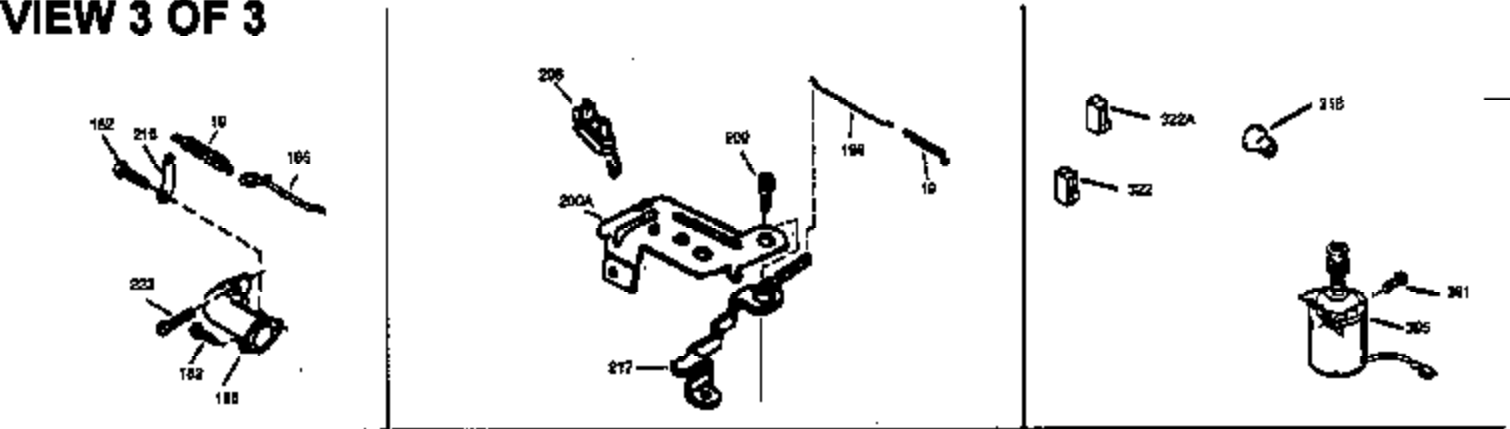

ILLUSTRATION SHOWS TYPICAL PARTS ONLY. ORDER BY PART NUMBER. PARTS NOT LISTED ARE SUPPLIED BY OEM.

VIEW 3 OF 3

Ref #	Part Number	Qty	Description
19	31361	1	Extension Spring
69	35261	1	* Mounting Flange Gasket
182	6201	2	Screw, 1/4-28 x 7/8"
185	31384A	1	Intake Pipe (Incl. 224)
186	34337	1	Governor Link
206	610973	1	Terminal
209	30200	2	Screw, 10-24 x 9/16"
223	650451	2	Screw, 1/4-20 x 1"
238	650806	2	Screw, 10-32 x 5/8"
239	34338	1	* Air Cleaner Gasket
240	34858	1	Air Cleaner Body
245	34340	1	Air Cleaner Filter
250	34341B	1	Air Cleaner Cover