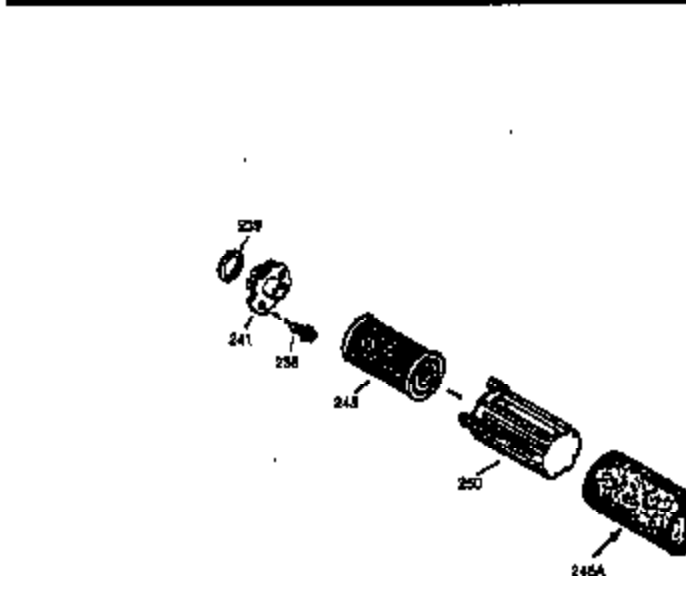

ILLUSTRATION SHOWS TYPICAL PARTS ONLY. ORDER BY PART NUMBER. PARTS NOT LISTED ARE SUPPLIED BY OEM.

VIEW 3 OF 3

Ref #	Part Number	Qty	Description
19	31361	1	Extension Spring
69	35261	1	* Mounting Flange Gasket
182	6201	2	Screw, 1/4-28 x 7/8"
185	31384A	1	Intake Pipe (Incl. 224)
186	34337	1	Governor Link
206	610973	1	Terminal
209	30200	2	Screw, 10-24 x 9/16"
223	650451	2	Screw, 1/4-20 x 1"
238	650806	2	Screw, 10-32 x 5/8"
239	34338	1	* Air Cleaner Gasket
240	34858	1	Air Cleaner Body
245	34340	1	Air Cleaner Filter
250	34341B	1	Air Cleaner Cover