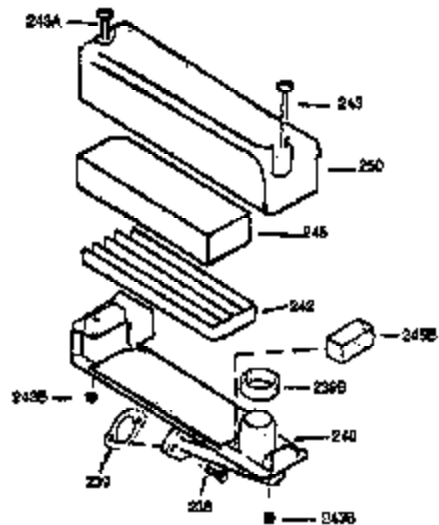

ILLUSTRATION SHOWS TYPICAL PARTS ONLY. ORDER BY PART NUMBER. PARTS NOT LISTED ARE SUPPLIED BY OEM.

VIEW 3 OF 3

Ref #	Part Number	Qty	Description
19	31361	1	Extension Spring
69	35261	1	* Mounting Flange Gasket
182	6201	2	Screw, 1/4-28 x 7/8"
185	31384A	1	Intake Pipe (Incl. 224)
186	34337	1	Governor Link
206	610973	1	Terminal
209	30200	2	Screw, 10-24 x 9/16"
223	650451	2	Screw, 1/4-20 x 1"
238	650806	2	Screw, 10-32 x 5/8"
239	34338	1	* Air Cleaner Gasket
240	34858	1	Air Cleaner Body
245	34340	1	Air Cleaner Filter
250	34341B	1	Air Cleaner Cover