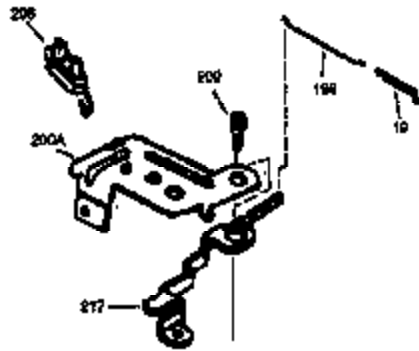

ILLUSTRATION SHOWS TYPICAL PARTS ONLY. ORDER BY PART NUMBER. PARTS NOT LISTED ARE SUPPLIED BY OEM.

VIEW 3 OF 3

Ref #	Part Number	Qty	Description
19	31361	1	Extension Spring
69	35261	1	* Mounting Flange Gasket
182	6201	2	Screw, 1/4-28 x 7/8"
185	31384A	1	Intake Pipe (Incl. 224)
186	34337	1	Governor Link
206	610973	1	Terminal
209	30200	2	Screw, 10-24 x 9/16"
223	650451	2	Screw, 1/4-20 x 1"
238	650806	2	Screw, 10-32 x 5/8"
239	34338	1	* Air Cleaner Gasket
240	34858	1	Air Cleaner Body
245	34340	1	Air Cleaner Filter
250	34341B	1	Air Cleaner Cover