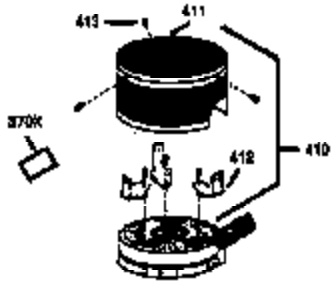

ILLUSTRATION SHOWS TYPICAL PARTS ONLY. ORDER BY PART NUMBER. PARTS NOT LISTED ARE SUPPLIED BY OEM.

VIEW 3 OF 3

Ref #	Part Number	Qty	Description
19	31361	1	Extension Spring
69	35261	1	* Mounting Flange Gasket
182	6201	2	Screw, 1/4-28 x 7/8"
185	31384A	1	Intake Pipe (Incl. 224)
186	34337	1	Governor Link
206	610973	1	Terminal
209	30200	2	Screw, 10-24 x 9/16"
223	650451	2	Screw, 1/4-20 x 1"
238	650806	2	Screw, 10-32 x 5/8"
239	34338	1	* Air Cleaner Gasket
240	34858	1	Air Cleaner Body
245	34340	1	Air Cleaner Filter
250	34341B	1	Air Cleaner Cover