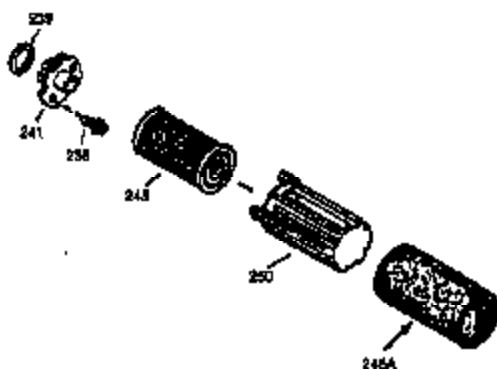

ILLUSTRATION SHOWS TYPICAL PARTS ONLY. ORDER BY PART NUMBER. PARTS NOT LISTED ARE SUPPLIED BY OEM.

VIEW 3 OF 3

Ref #	Part Number	Qty	Description
19	31361	1	Extension Spring
69	35261	1	* Mounting Flange Gasket
182	6201	2	Screw, 1/4-28 x 7/8"
185	31384A	1	Intake Pipe (Incl. 224)
186	34337	1	Governor Link
206	610973	1	Terminal
209	30200	2	Screw, 10-24 x 9/16"
223	650451	2	Screw, 1/4-20 x 1"
238	650806	2	Screw, 10-32 x 5/8"
239	34338	1	* Air Cleaner Gasket
240	34858	1	Air Cleaner Body
245	34340	1	Air Cleaner Filter
250	34341B	1	Air Cleaner Cover