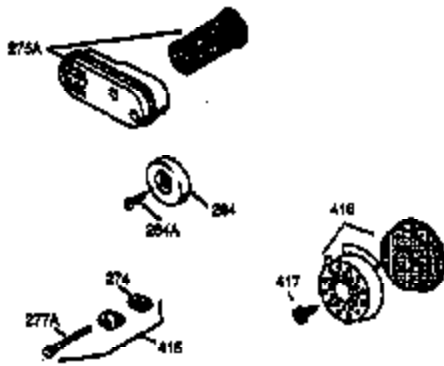

ILLUSTRATION SHOWS TYPICAL PARTS ONLY. ORDER BY PART NUMBER. PARTS NOT LISTED ARE SUPPLIED BY OEM.

VIEW 3 OF 3

Ref #	Part Number	Qty	Description
19	31361	1	Extension Spring
69	35261	1	* Mounting Flange Gasket
182	6201	2	Screw, 1/4-28 x 7/8"
185	31384A	1	Intake Pipe (Incl. 224)
186	34337	1	Governor Link
206	610973	1	Terminal
209	30200	2	Screw, 10-24 x 9/16"
223	650451	2	Screw, 1/4-20 x 1"
238	650806	2	Screw, 10-32 x 5/8"
239	34338	1	* Air Cleaner Gasket
240	34858	1	Air Cleaner Body
245	34340	1	Air Cleaner Filter
250	34341B	1	Air Cleaner Cover