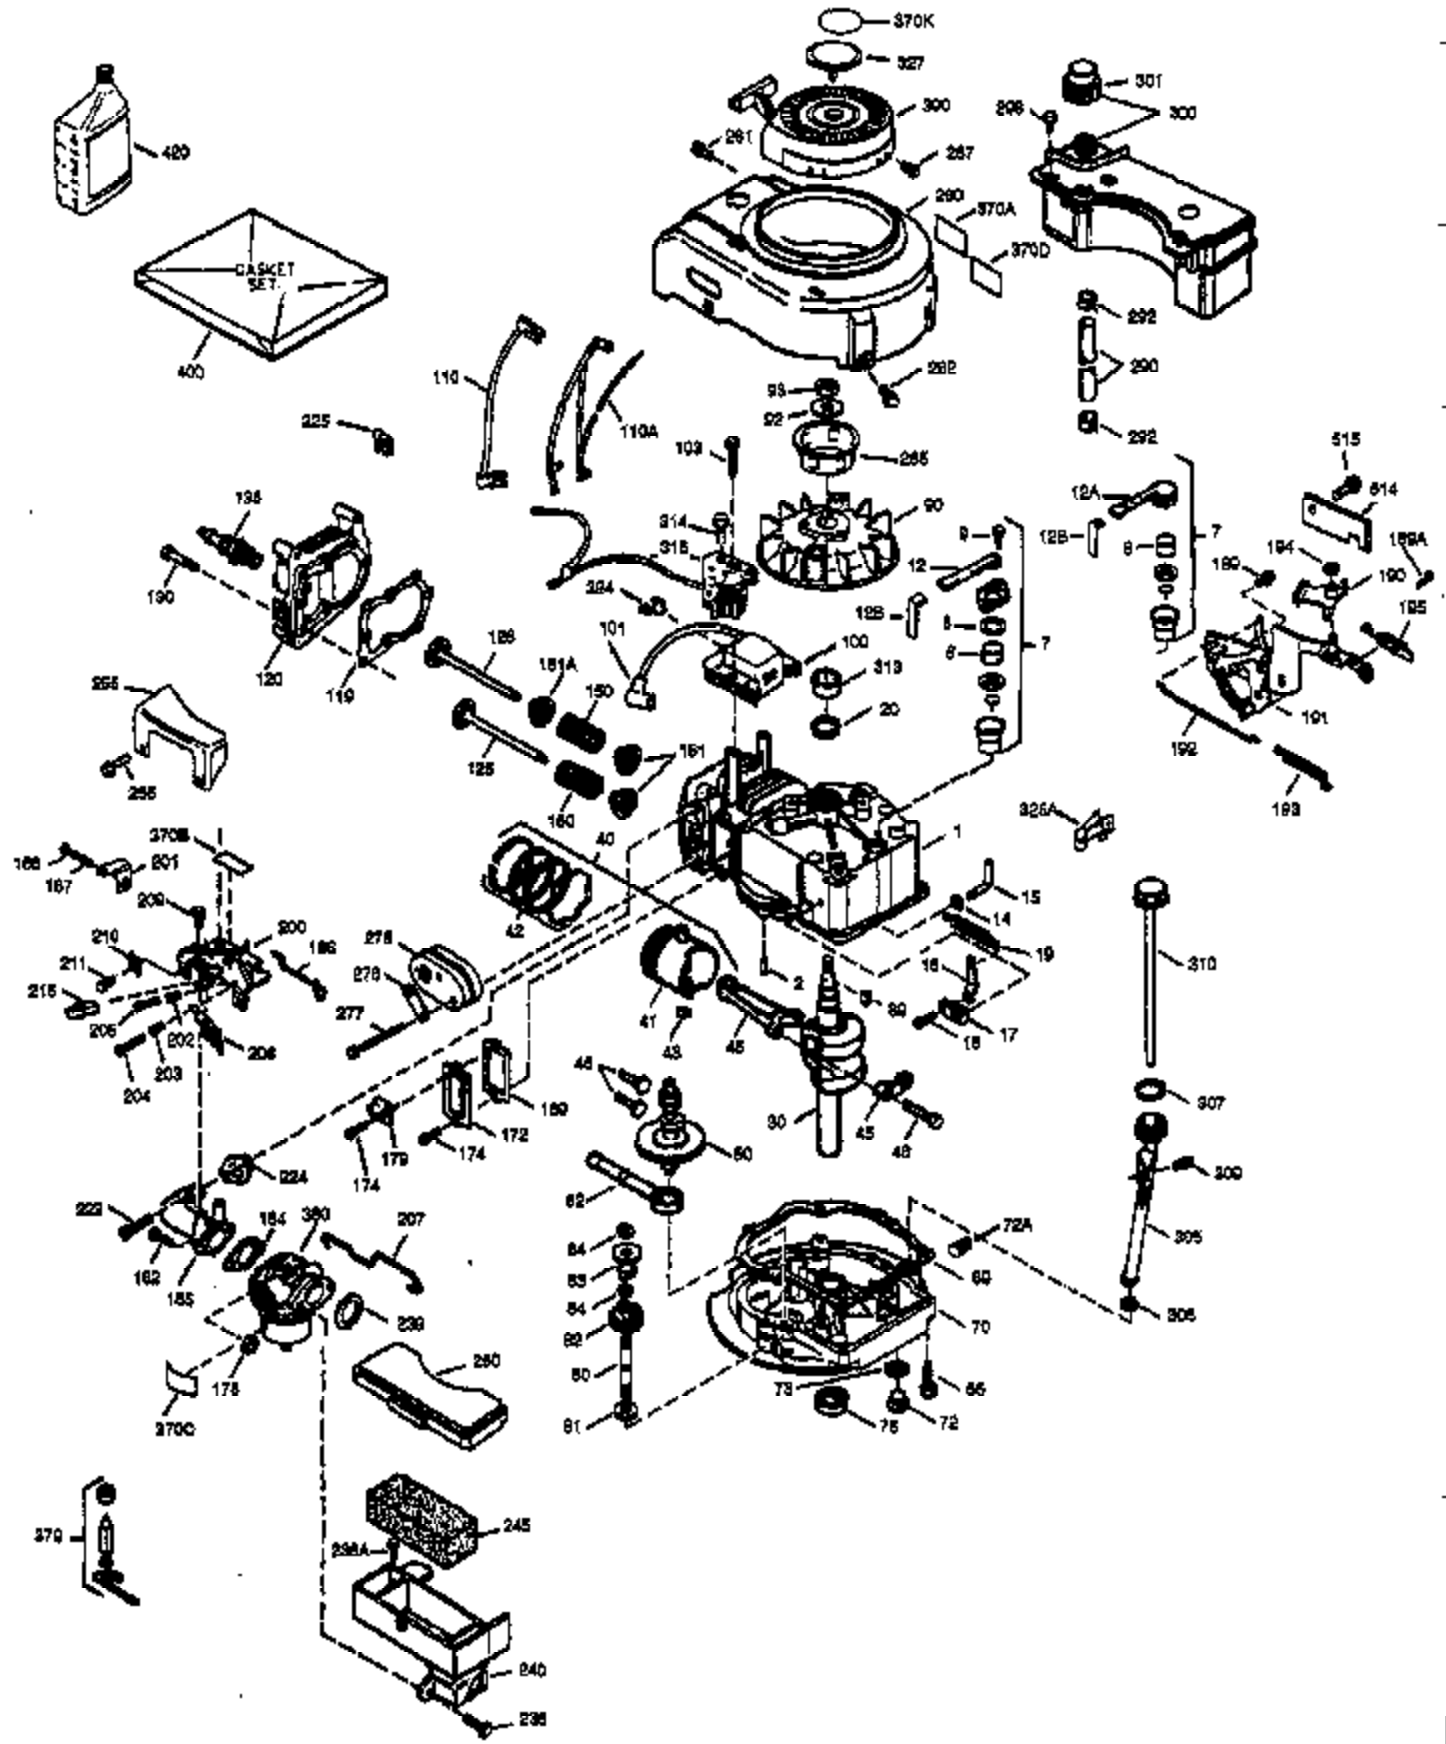

ILLUSTRATION SHOWS TYPICAL PARTS ONLY. ORDER BY PART NUMBER. PARTS NOT LISTED ARE SUPPLIED BY OEM.

**VIEW 1 OF 3**

Ref #	Part Number	Qty	Description
	1 36503A	1	Cylinder (Incl. 2,7,20 & 125)
	2 26727	2	Dowel Pin
	6 33734	1	Breather Element
	7 36557	1	Breather Ass'y. (Incl. 6 & 12A)
12A	36558	1	Breather Cover & Tube
	14 28277	1	Washer
	15 30589	1	Governor Rod (Incl. 14)
	16 31383A	1	Governor Lever
	17 31335	1	Governor Lever Clamp
	18 650548	1	Screw, 8-32 x 5/16"
	19 31361	1	Extension Spring
	20 32600	1	Oil Seal
	30 34430	1	Crankshaft
	40 35544A	1	Piston, Pin & Ring Set (Std.)
	40 35545A	1	Piston, Pin & Ring Set (.010" OS)
	40 35546	1	Piston, Pin & Ring Set (.020" OS)
	41 35541	1	Piston & Pin Ass'y. (Std.) (Incl. 43)
	41 35542	1	Piston & Pin Ass'y. (.010" OS) (Incl. 43)
	41 35543	1	Piston & Pin Ass'y. (.020" OS) (Incl. 43)
	42 35547A	1	Ring Set (Std.)
	42 35548A	1	Ring Set (.010" OS)
	42 35549	1	Ring Set (.020" OS)
	43 20381	2	Piston Pin Retaining Ring
	45 30963B	1	Connecting Rod Ass'y (Incl. 46)
	46 32610A	2	Connecting Rod Bolt
	48 27241	2	Valve Lifter
	50 35992	1	Camshaft (MCR)
	52 29914	1	Oil Pump Ass'y.
	69 35261	1	* Mounting Flange Gasket
	70 35651C	1	Mounting Flange (Incl. 72 thru 83)
	72 36083	1	Oil Drain Plug
	75 26208	1	Oil Seal
	80 30574A	1	Governor Shaft
	81 30590A	1	Washer
	82 30591	1	Governor Gear Ass'y. (Incl. 81)
	83 30588A	1	Governor Spool
	86 650488	6	Screw, 1/4-20 x 1-1/4"
	89 611004	1	Flywheel Key
	90 611112	1	Flywheel
	92 650815	1	Belleville Washer
	93 650816	1	Flywheel Nut
100	34443A	1	Solid State Ignition
101	610118	1	Spark Plug Cover
103	651007	2	Screw, Torx T-15, 10-24 x 15/16"
110	36230	1	Ground Wire
119	36440	1	* Cylinder Head Gasket
120	36476	1	Cylinder Head
125	36471	1	Exhaust Valve (Std.) (Incl. 151)
125	36472	1	Exhaust Valve (1/32" OS) (Incl. 151)
126	29314B	1	Intake Valve (Std.) (Incl. 151)
126	29315C	1	Intake Valve (1/32" OS) (Incl. 151)
130	6021A	8	Screw, 5/16-18 x 1-1/2"
135	35395	1	Resistor Spark Plug (RJ19LM)
150	35991	2	Valve Spring
151	31673	2	Valve Spring Cap
169	27234A	1	* Valve Cover Gasket
172	32755	1	Valve Cover
174	30200	2	Screw, 10-24 x 9/16"