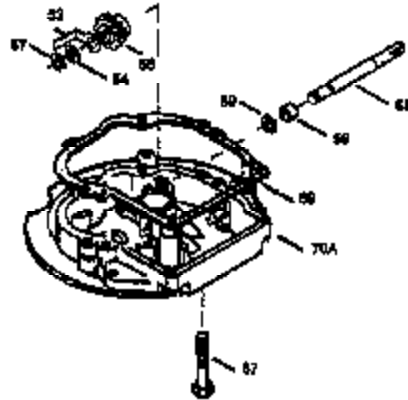

ILLUSTRATION SHOWS TYPICAL PARTS ONLY. ORDER BY PART NUMBER. PARTS NOT LISTED ARE SUPPLIED BY OEM.

VIEW 3 OF 3

Ref #	Part Number	Qty	Description
19	31361	1	Extension Spring
69	35261	1	* Mounting Flange Gasket
182	6201	2	Screw, 1/4-28 x 7/8"
185	31384A	1	Intake Pipe (Incl. 224)
186	34337	1	Governor Link
206	610973	1	Terminal
209	30200	2	Screw, 10-24 x 9/16"
223	650451	2	Screw, 1/4-20 x 1"
238	650806	2	Screw, 10-32 x 5/8"
239	34338	1	* Air Cleaner Gasket
240	34858	1	Air Cleaner Body
245	34340	1	Air Cleaner Filter
250	34341B	1	Air Cleaner Cover