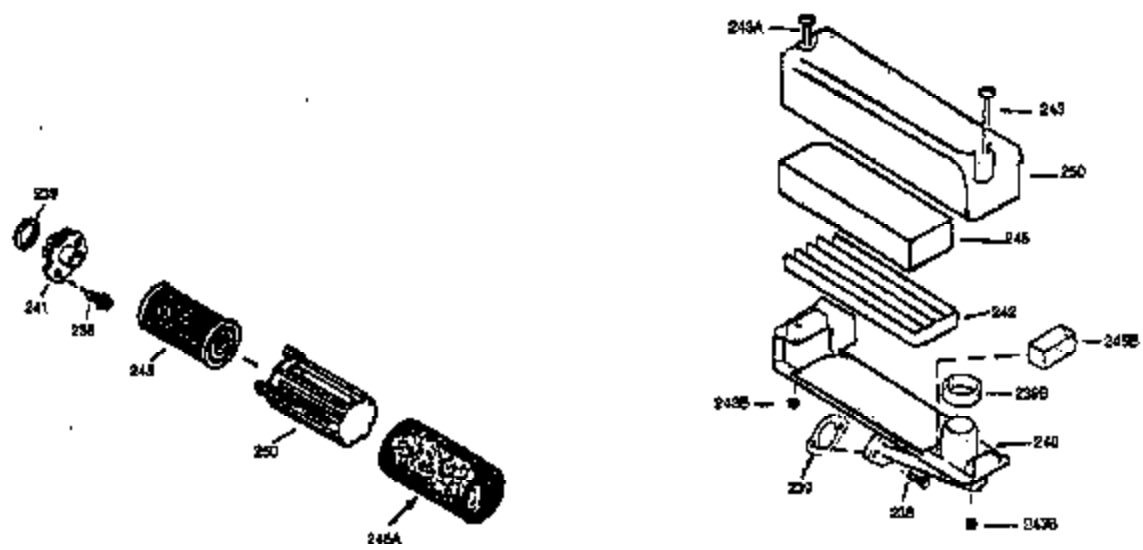

ILLUSTRATION SHOWS TYPICAL PARTS ONLY. ORDER BY PART NUMBER. PARTS NOT LISTED ARE SUPPLIED BY OEM.

VIEW 3 OF 3

Ref #	Part Number	Qty	Description
19	31361	1	Extension Spring
69	35261	1	* Mounting Flange Gasket
182	6201	2	Screw, 1/4-28 x 7/8"
185	31384A	1	Intake Pipe (Incl. 224)
186	34337	1	Governor Link
206	610973	1	Terminal
209	30200	2	Screw, 10-24 x 9/16"
223	650451	2	Screw, 1/4-20 x 1"
238	650806	2	Screw, 10-32 x 5/8"
239	34338	1	* Air Cleaner Gasket
240	34858	1	Air Cleaner Body
245	34340	1	Air Cleaner Filter
250	34341B	1	Air Cleaner Cover