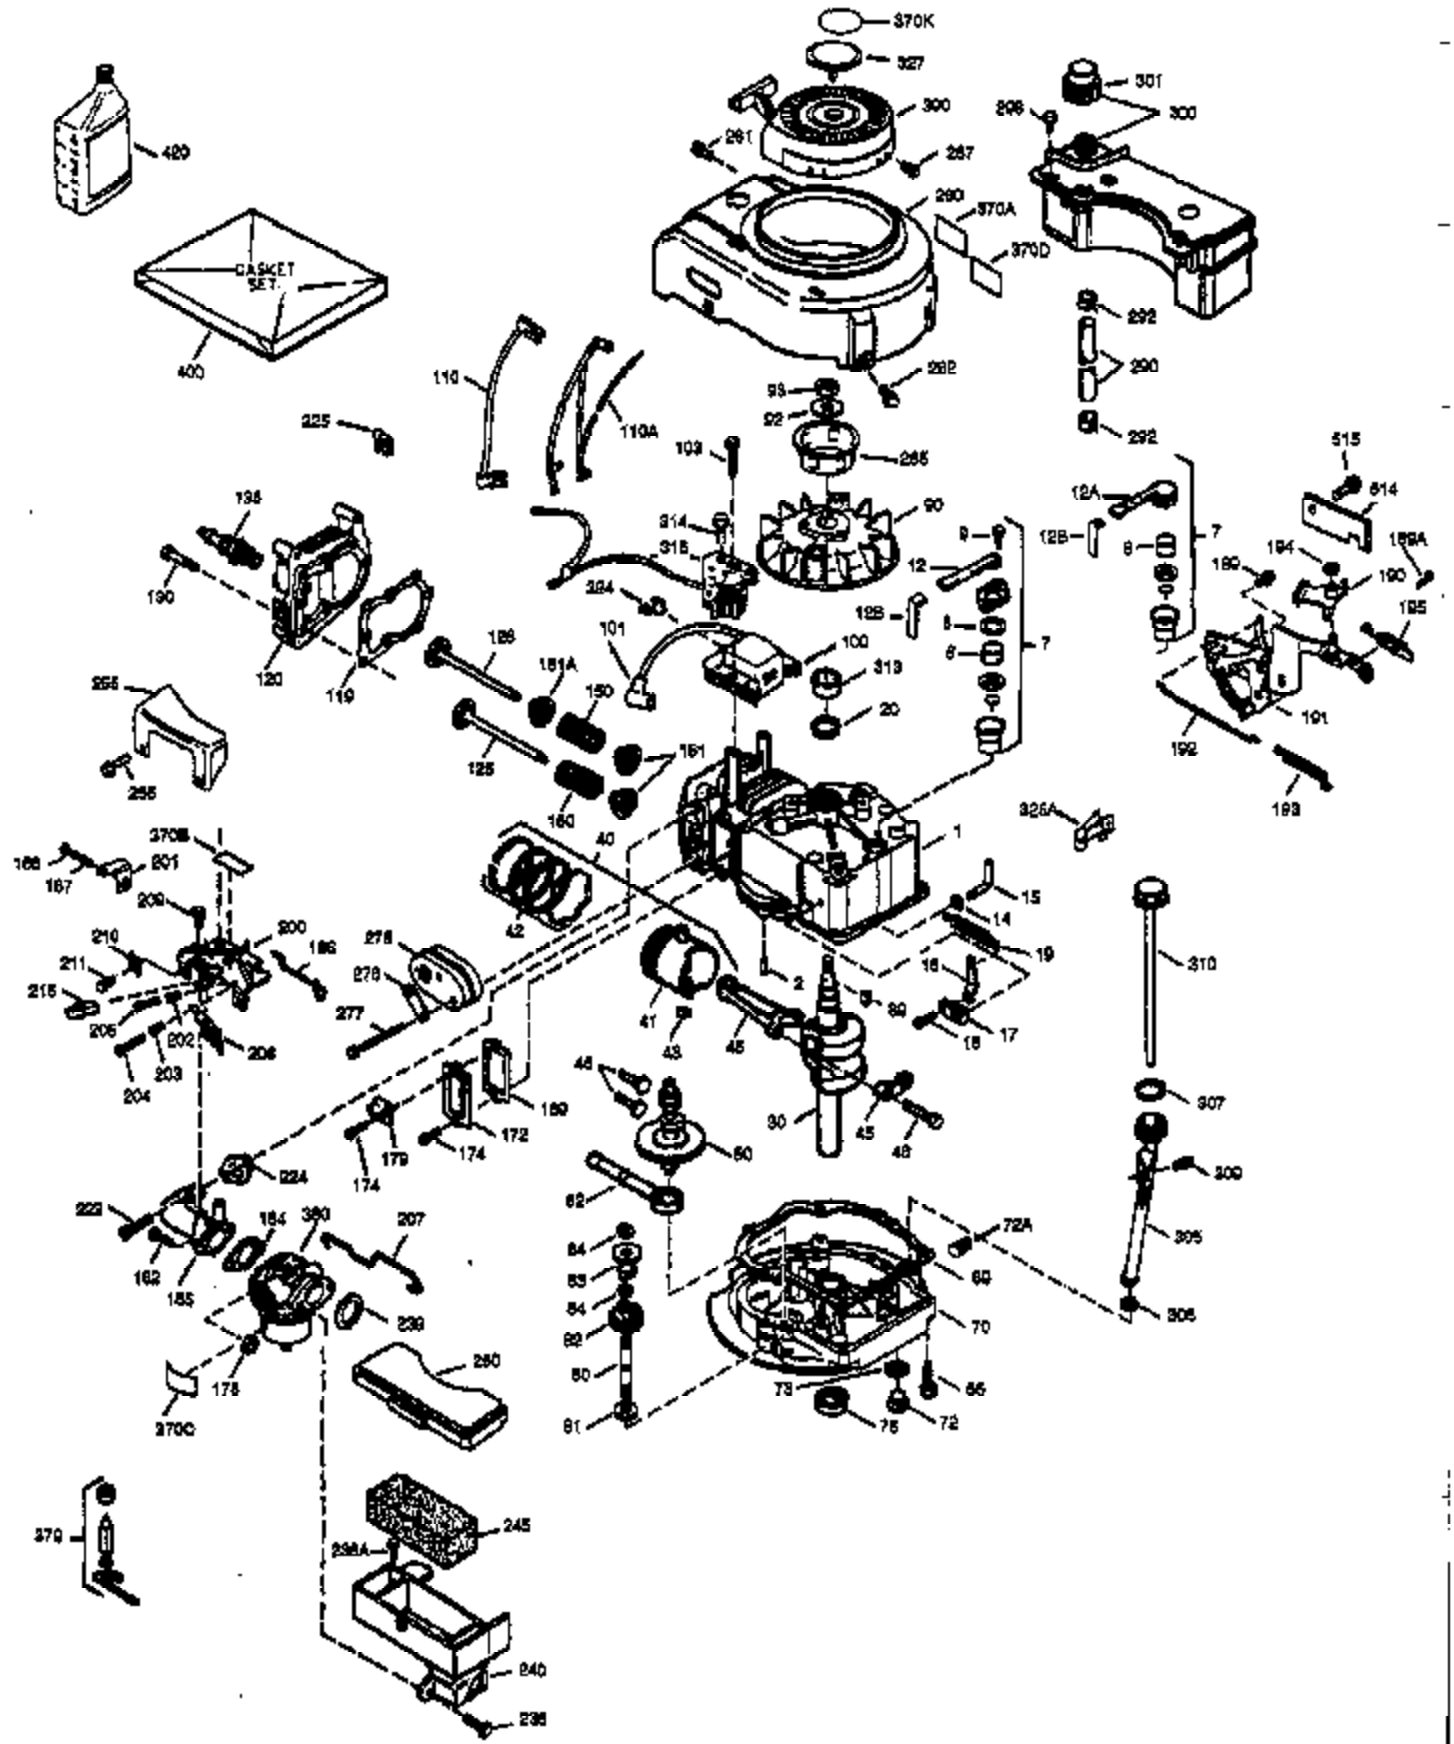

ILLUSTRATION SHOWS TYPICAL PARTS ONLY. ORDER BY PART NUMBER. PARTS NOT LISTED ARE SUPPLIED BY OEM.

VIEW 1 OF 3

Ref #	Part Number	Qty	Description
1	34429A	1	Cylinder (Incl. 2 & 20)
2	26727	2	Dowel Pin
6	33734	1	Breather Element
7	34214A	1	Breather Ass'y. (Incl. 6, 8, 9 & 12)
8	33735	1	* Breather Gasket
9	30200	2	Screw, 10-24 x 9/16"
12	33886	1	Breather Tube
14	28277	1	Washer
15	30589	1	Governor Rod (Incl. 14)
16	31383A	1	Governor Lever
17	31335	1	Governor Lever Clamp
18	650548	1	Screw, 8-32 x 5/16"
19	31361	1	Extension Spring
20	32600	1	Oil Seal
30	34440	1	Crankshaft
40	35544A	1	Piston, Pin & Ring Set (Std.)
40	35545A	1	Piston, Pin & Ring Set (.010" OS)
40	35546	1	Piston, Pin & Ring Set (.020" OS)
41	35541	1	Piston & Pin Ass'y. (Std.) (Incl. 43)
41	35542	1	Piston & Pin Ass'y. (.010" OS) (Incl. 43)
41	35543	1	Piston & Pin Ass'y. (.020" OS) (Incl. 43)
42	35547A	1	Ring Set (Std.)
42	35548A	1	Ring Set (.010" OS)
42	35549	1	Ring Set (.020" OS)
43	20381	2	Piston Pin Retaining Ring
45	30963B	1	Connecting Rod Ass'y (Incl. 46)
46	32610A	2	Connecting Rod Bolt
48	27241	2	Valve Lifter
50	33553	1	Camshaft (MCR)
52	29914	1	Oil Pump Ass'y.
69	35261	1	* Mounting Flange Gasket
70	35651B	1	Mounting Flange (Incl. 72, 75 & 80)
72	36083	1	Oil Drain Plug
75	26208	1	Oil Seal
80	30574	1	Governor Shaft
81	30590A	1	Washer
82	30591	1	Governor Gear Ass'y. (Incl. 81)
83	30588A	1	Governor Spool
84	29193	2	Retaining Ring
86	650488	6	Screw, 1/4-20 x 1-1/4"
89	611004	1	Flywheel Key
90	611112	1	Flywheel
92	650815	1	Belleville Washer
93	650816	1	Flywheel Nut
100	34443A	1	Solid State Ignition
101	610118	1	Spark Plug Cover
103	650814	2	Screw, Torx T-15, 10-24 x 1"
110	36230	1	Ground Wire
119	33015A	1	* Cylinder Head Gasket
120	34342	1	Cylinder Head
125	29313C	1	Exhaust Valve (Std.) (Incl. 151)
125	29315C	1	Exhaust Valve (1/32" OS) (Incl. 151)
126	29314B	1	Intake Valve (Std.) (Incl. 151)
126	29315C	1	Intake Valve (1/32" OS) (Incl. 151)
130	6021A	8	Screw, 5/16-18 x 1-1/2"
135	35395	1	Resistor Spark Plug (RJ19LM)
150	31672	2	Valve Spring
151	31673	2	Valve Spring Cap