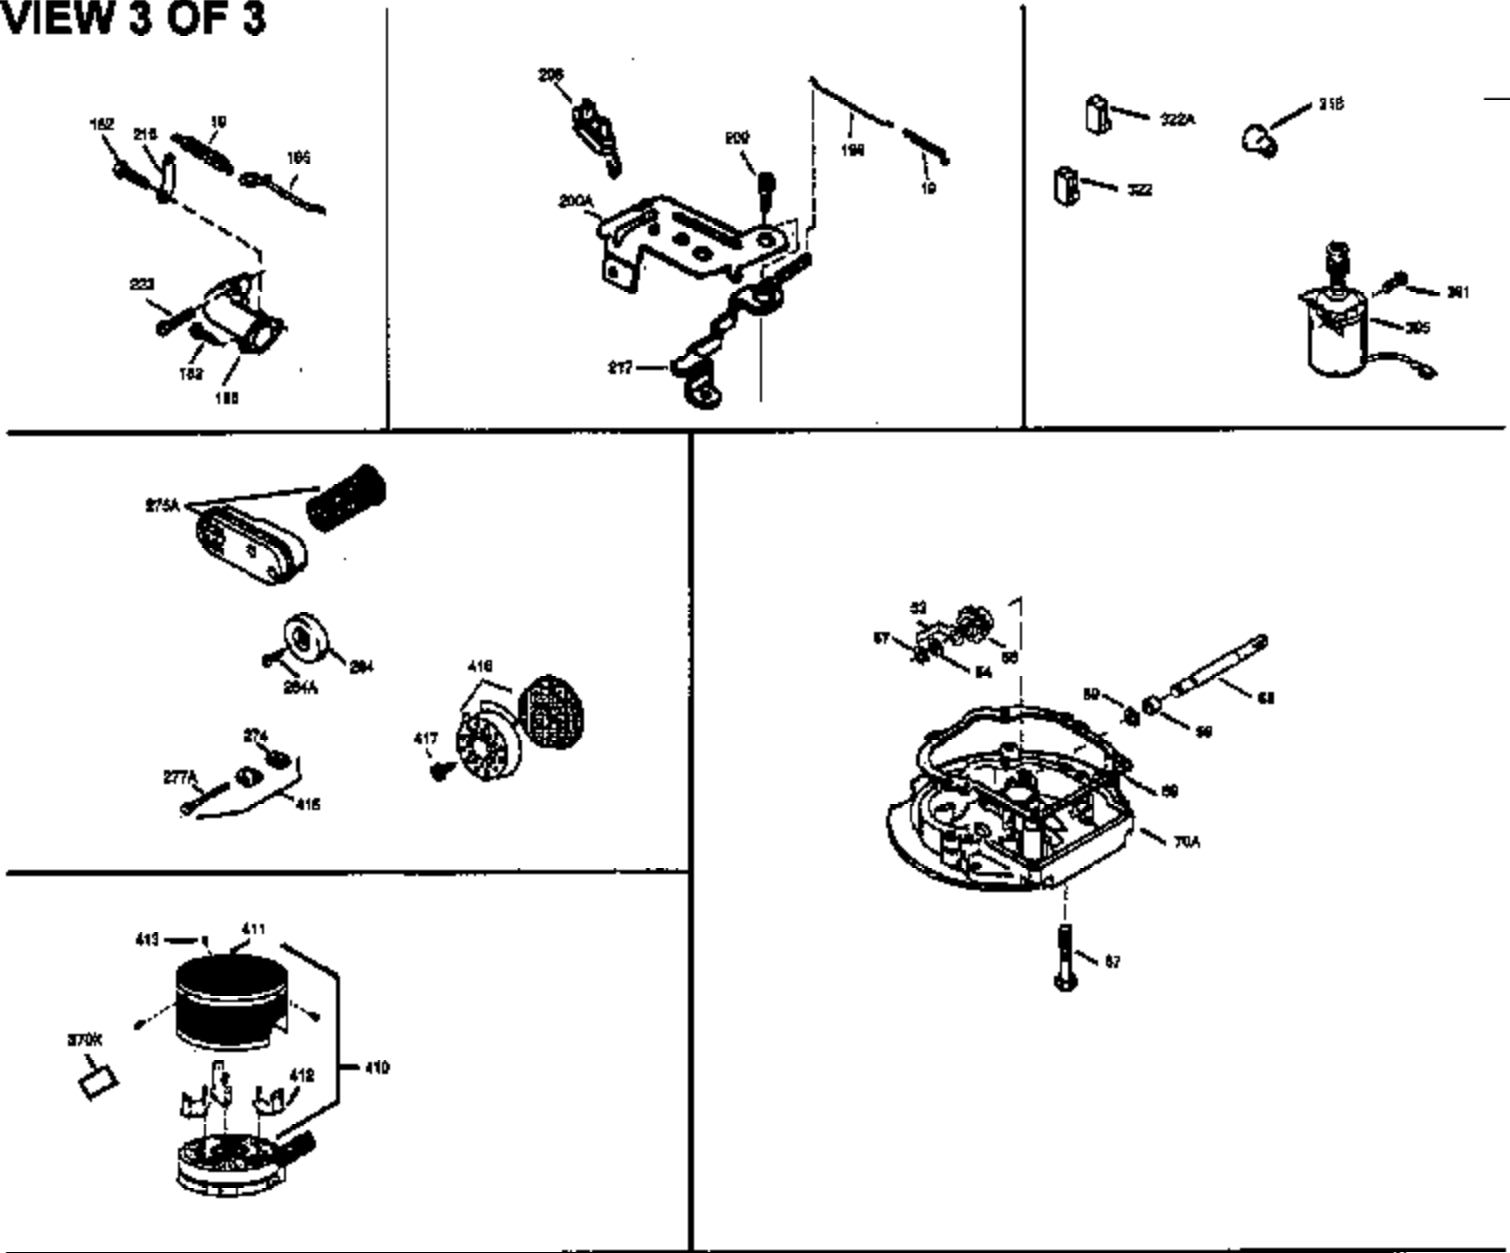

ILLUSTRATION SHOWS TYPICAL PARTS ONLY. ORDER BY PART NUMBER. PARTS NOT LISTED ARE SUPPLIED BY OEM.

VIEW 3 OF 3

Ref #	Part Number	Qty	Description
19	31361	1	Extension Spring
69	35261	1	* Mounting Flange Gasket
182	6201	2	Screw, 1/4-28 x 7/8"
185	31384A	1	Intake Pipe (Incl. 224)
186	34337	1	Governor Link
206	610973	1	Terminal
209	30200	2	Screw, 10-24 x 9/16"
223	650451	2	Screw, 1/4-20 x 1"
238	650806	2	Screw, 10-32 x 5/8"
239	34338	1	* Air Cleaner Gasket
240	34858	1	Air Cleaner Body
245	34340	1	Air Cleaner Filter
250	34341B	1	Air Cleaner Cover