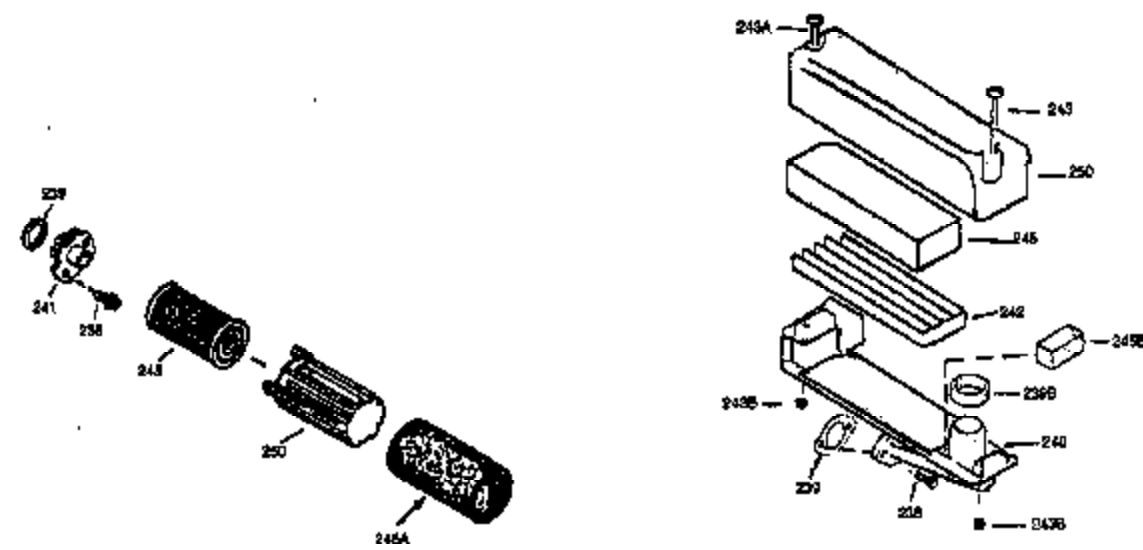

ILLUSTRATION SHOWS TYPICAL PARTS ONLY. ORDER BY PART NUMBER. PARTS NOT LISTED ARE SUPPLIED BY OEM.

VIEW 3 OF 3

Ref #	Part Number	Qty	Description
19	31361	1	Extension Spring
69	35261	1	* Mounting Flange Gasket
182	6201	2	Screw, 1/4-28 x 7/8"
185	31384A	1	Intake Pipe (Incl. 224)
186	34337	1	Governor Link
206	610973	1	Terminal
209	30200	2	Screw, 10-24 x 9/16"
223	650451	2	Screw, 1/4-20 x 1"
238	650806	2	Screw, 10-32 x 5/8"
239	34338	1	* Air Cleaner Gasket
240	34858	1	Air Cleaner Body
245	34340	1	Air Cleaner Filter
250	34341B	1	Air Cleaner Cover