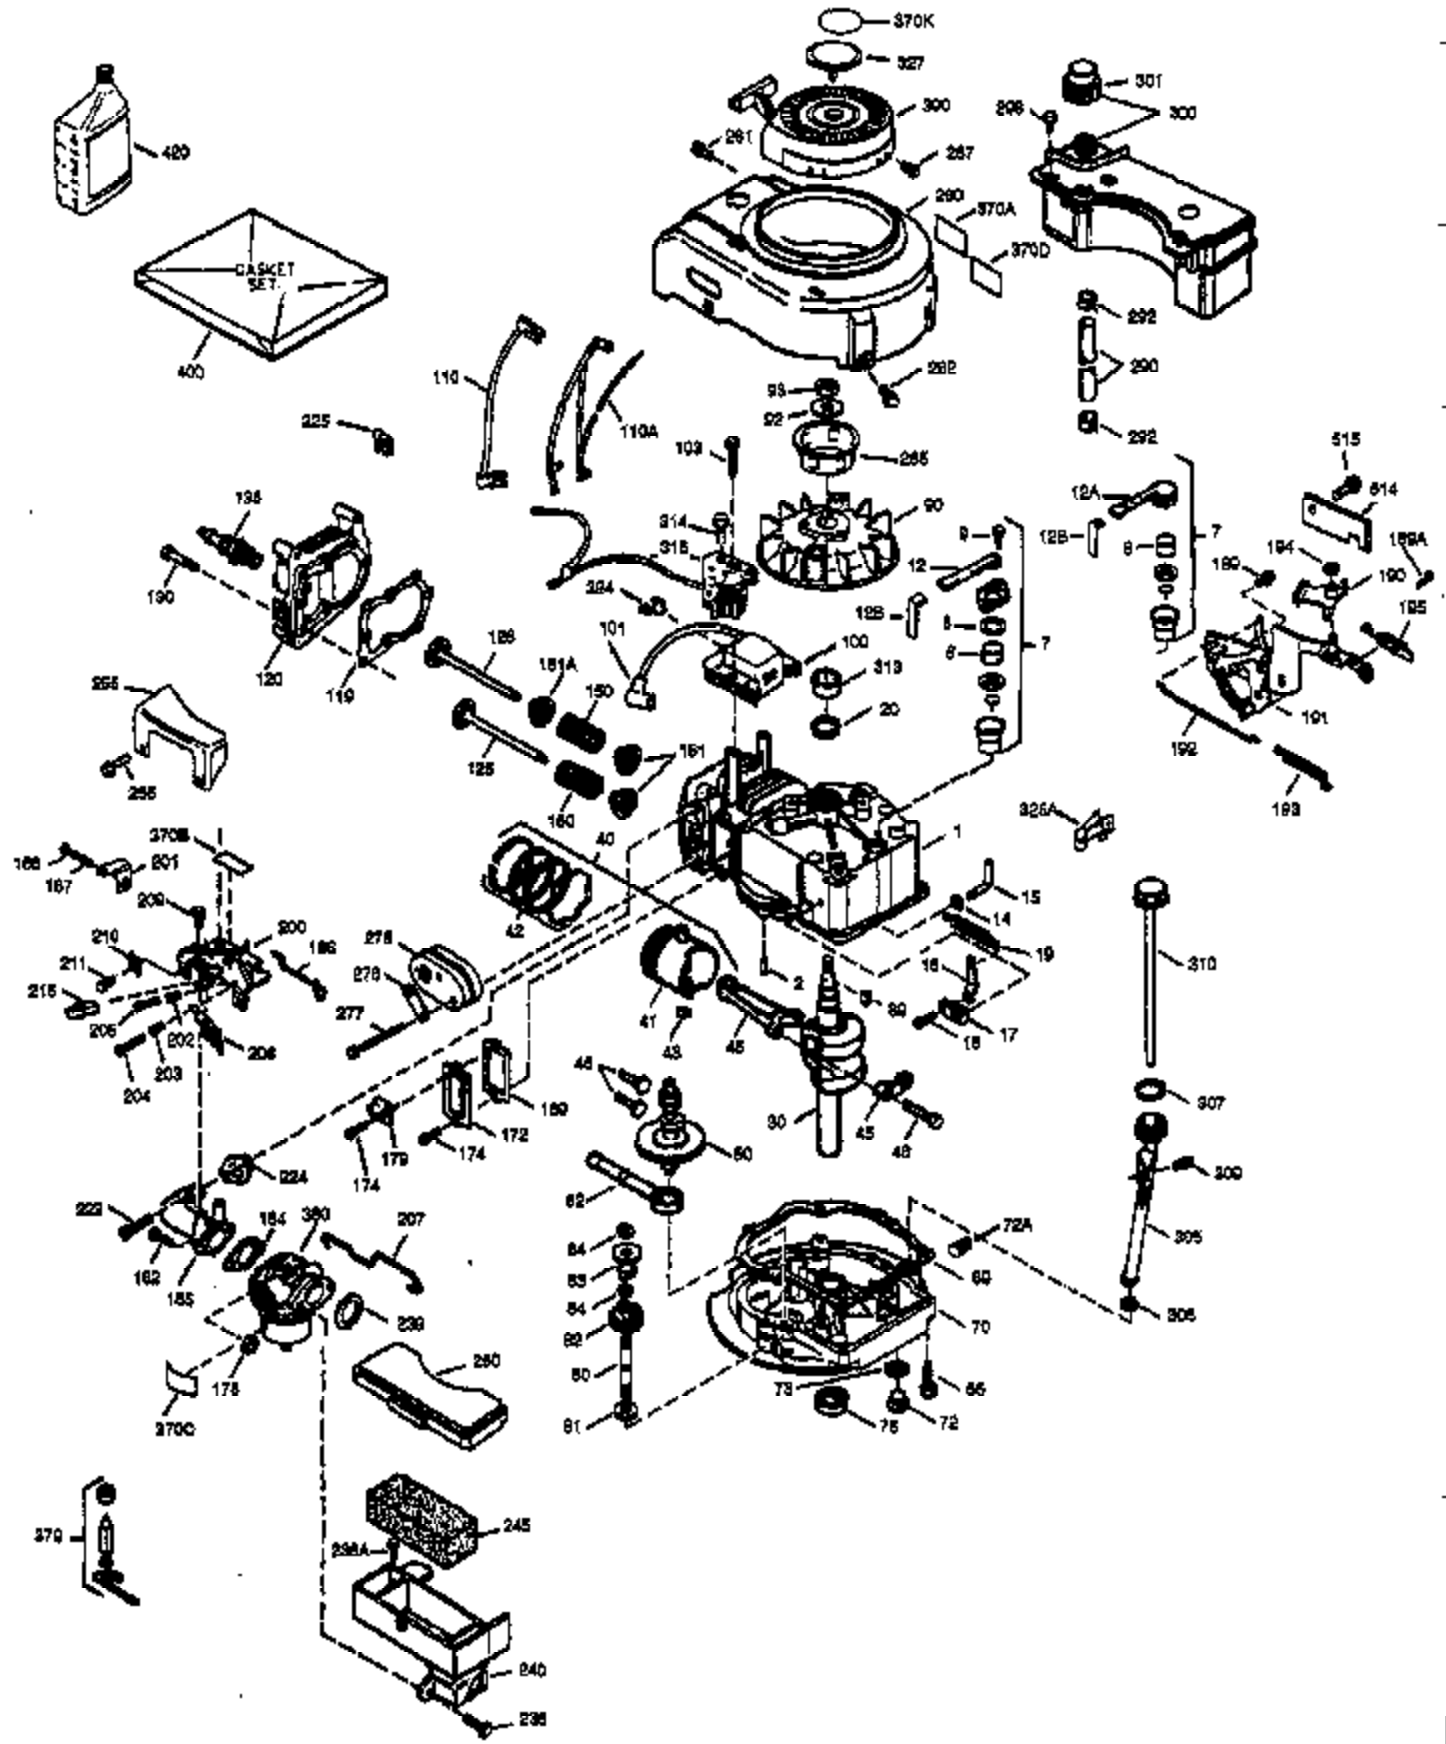

ILLUSTRATION SHOWS TYPICAL PARTS ONLY. ORDER BY PART NUMBER. PARTS NOT LISTED ARE SUPPLIED BY OEM.

VIEW 1 OF 3

Ref #	Part Number	Qty	Description
1	34429A	1	Cylinder (Incl. 2 & 20)
2	26727	2	Dowel Pin
6	33734	1	Breather Element
7	34214A	1	Breather Ass'y. (Incl. 6, 8, 9 & 12)
8	33735	1	* Breather Gasket
9	30200	2	Screw, 10-24 x 9/16"
12	33886	1	Breather Tube
14	28277	1	Washer
15	30589	1	Governor Rod (Incl. 14)
16	31383A	1	Governor Lever
17	31335	1	Governor Lever Clamp
18	650548	1	Screw, 8-32 x 5/16"
19	31361	1	Extension Spring
20	32600	1	Oil Seal
30	34440	1	Crankshaft
40	35544A	1	Piston, Pin & Ring Set (Std.)
40	35545A	1	Piston, Pin & Ring Set (.010" OS)
40	35546	1	Piston, Pin & Ring Set (.020" OS)
41	35541	1	Piston & Pin Ass'y. (Std.) (Incl. 43)
41	35542	1	Piston & Pin Ass'y. (.010" OS) (Incl. 43)
41	35543	1	Piston & Pin Ass'y. (.020" OS) (Incl. 43)
42	35547A	1	Ring Set (Std.)
42	35548A	1	Ring Set (.010" OS)
42	35549	1	Ring Set (.020" OS)
43	20381	2	Piston Pin Retaining Ring
45	30963B	1	Connecting Rod Ass'y (Incl. 46)
46	32610A	2	Connecting Rod Bolt
48	27241	2	Valve Lifter
50	35992	1	Camshaft (MCR)
52	29914	1	Oil Pump Ass'y.
69	35261	1	* Mounting Flange Gasket
70	35651C	1	Mounting Flange (Incl. 72 thru 83)
72	36083	1	Oil Drain Plug
75	26208	1	Oil Seal
80	30574A	1	Governor Shaft
81	30590A	1	Washer
82	30591	1	Governor Gear Ass'y. (Incl. 81)
83	30588A	1	Governor Spool
86	650488	6	Screw, 1/4-20 x 1-1/4"
89	611004	1	Flywheel Key
90	611112	1	Flywheel
92	650815	1	Belleville Washer
93	650816	1	Flywheel Nut
100	34443A	1	Solid State Ignition
101	610118	1	Spark Plug Cover
103	650814	2	Screw, Torx T-15, 10-24 x 1"
110	36230	1	Ground Wire
119	33015A	1	* Cylinder Head Gasket
120	34342	1	Cylinder Head
125	29313C	1	Exhaust Valve (Std.) (Incl. 151)
125	29315C	1	Exhaust Valve (1/32" OS) (Incl. 151)
126	29314B	1	Intake Valve (Std.) (Incl. 151)
126	29315C	1	Intake Valve (1/32" OS) (Incl. 151)
130	6021A	8	Screw, 5/16-18 x 1-1/2"
135	35395	1	Resistor Spark Plug (RJ19LM)
150	35991	2	Valve Spring
151	31673	2	Valve Spring Cap
151A	35390	1	Intake Valve Seal