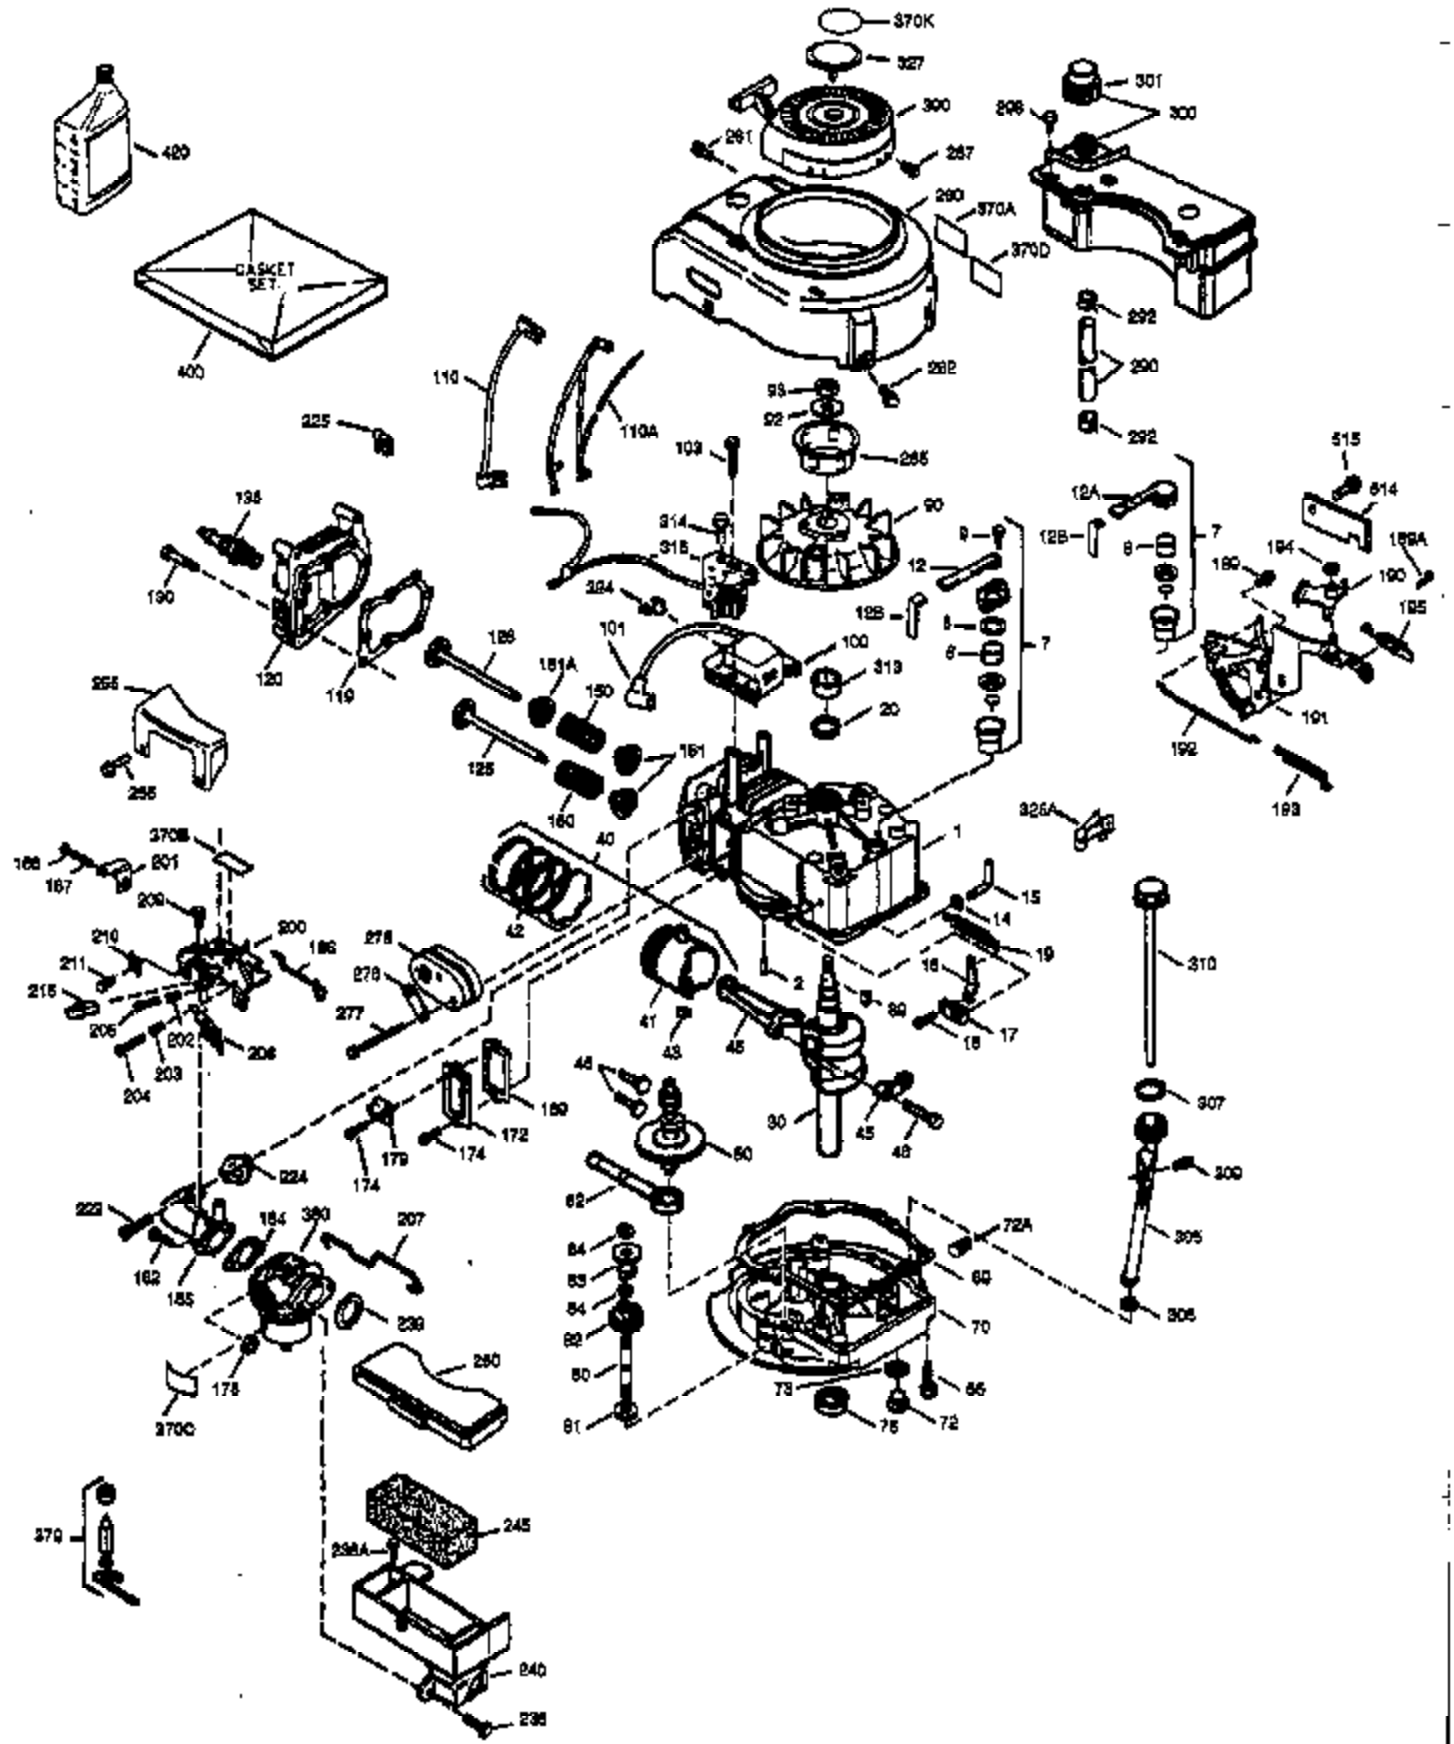

ILLUSTRATION SHOWS TYPICAL PARTS ONLY. ORDER BY PART NUMBER. PARTS NOT LISTED ARE SUPPLIED BY OEM.

VIEW 1 OF 3

Ref #	Part Number	Qty	Description
1	36503	1	Cylinder (Incl. 2, 20 & 125)
2	26727	2	Dowel Pin
6	33734	1	Breather Element
7	34214A	1	Breather Ass'y. (Incl. 6, 8, 9 & 12)
8	33735	1	* Breather Gasket
9	30200	2	Screw, 10-24 x 9/16"
12	33886	1	Breather Tube
14	28277	1	Washer
15	30589	1	Governor Rod (Incl. 14)
16	31383A	1	Governor Lever
17	31335	1	Governor Lever Clamp
18	650548	1	Screw, 8-32 x 5/16"
19	31361	1	Extension Spring
20	32600	1	Oil Seal
30	34440	1	Crankshaft
40	35544A	1	Piston, Pin & Ring Set (Std.)
40	35545A	1	Piston, Pin & Ring Set (.010" OS)
40	35546	1	Piston, Pin & Ring Set (.020" OS)
41	35541	1	Piston & Pin Ass'y. (Std.) (Incl. 43)
41	35542	1	Piston & Pin Ass'y. (.010" OS) (Incl. 43)
41	35543	1	Piston & Pin Ass'y. (.020" OS) (Incl. 43)
42	35547A	1	Ring Set (Std.)
42	35548A	1	Ring Set (.010" OS)
42	35549	1	Ring Set (.020" OS)
43	20381	2	Piston Pin Retaining Ring
45	30963B	1	Connecting Rod Ass'y (Incl. 46)
46	32610A	2	Connecting Rod Bolt
48	27241	2	Valve Lifter
50	35992	1	Camshaft (MCR)
52	29914	1	Oil Pump Ass'y.
69	35261	1	* Mounting Flange Gasket
70	35651C	1	Mounting Flange (Incl. 72 thru 83)
72	36083	1	Oil Drain Plug
75	26208	1	Oil Seal
80	30574A	1	Governor Shaft
81	30590A	1	Washer
82	30591	1	Governor Gear Ass'y. (Incl. 81)
83	30588A	1	Governor Spool
86	650488	6	Screw, 1/4-20 x 1-1/4"
89	611004	1	Flywheel Key
90	611112	1	Flywheel
92	650815	1	Belleville Washer
93	650816	1	Flywheel Nut
100	34443A	1	Solid State Ignition
101	610118	1	Spark Plug Cover
103	650814	2	Screw, Torx T-15, 10-24 x 1"
110	36230	1	Ground Wire
119	36440	1	* Cylinder Head Gasket
120	36476	1	Cylinder Head
125	36471	1	Exhaust Valve (Std.) (Incl. 151)
125	36472	1	Exhaust Valve (1/32" OS) (Incl. 151)
126	29314B	1	Intake Valve (Std.) (Incl. 151)
126	29315C	1	Intake Valve (1/32" OS) (Incl. 151)
130	6021A	8	Screw, 5/16-18 x 1-1/2"
135	35395	1	Resistor Spark Plug (RJ19LM)
150	35991	2	Valve Spring
151	31673	2	Valve Spring Cap
151A	35390	1	Intake Valve Seal