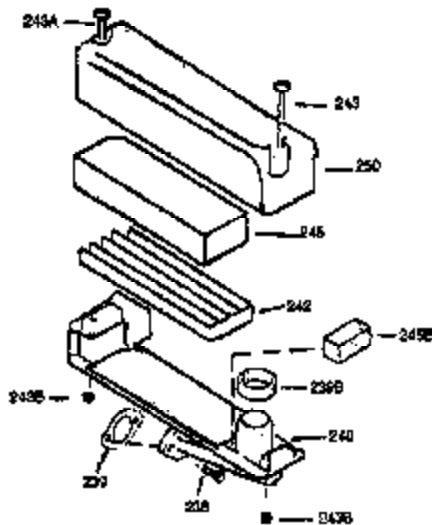

ILLUSTRATION SHOWS TYPICAL PARTS ONLY. ORDER BY PART NUMBER. PARTS NOT LISTED ARE SUPPLIED BY OEM.

VIEW 3 OF 3

Ref #	Part Number	Qty	Description
19	31361	1	Extension Spring
69	35261	1	* Mounting Flange Gasket
182	6201	2	Screw, 1/4-28 x 7/8"
185	31384A	1	Intake Pipe (Incl. 224)
186	34337	1	Governor Link
206	610973	1	Terminal
209	30200	2	Screw, 10-24 x 9/16"
223	650451	2	Screw, 1/4-20 x 1"
238	650806	2	Screw, 10-32 x 5/8"
239	34338	1	* Air Cleaner Gasket
240	34858	1	Air Cleaner Body
245	34340	1	Air Cleaner Filter
250	34341B	1	Air Cleaner Cover