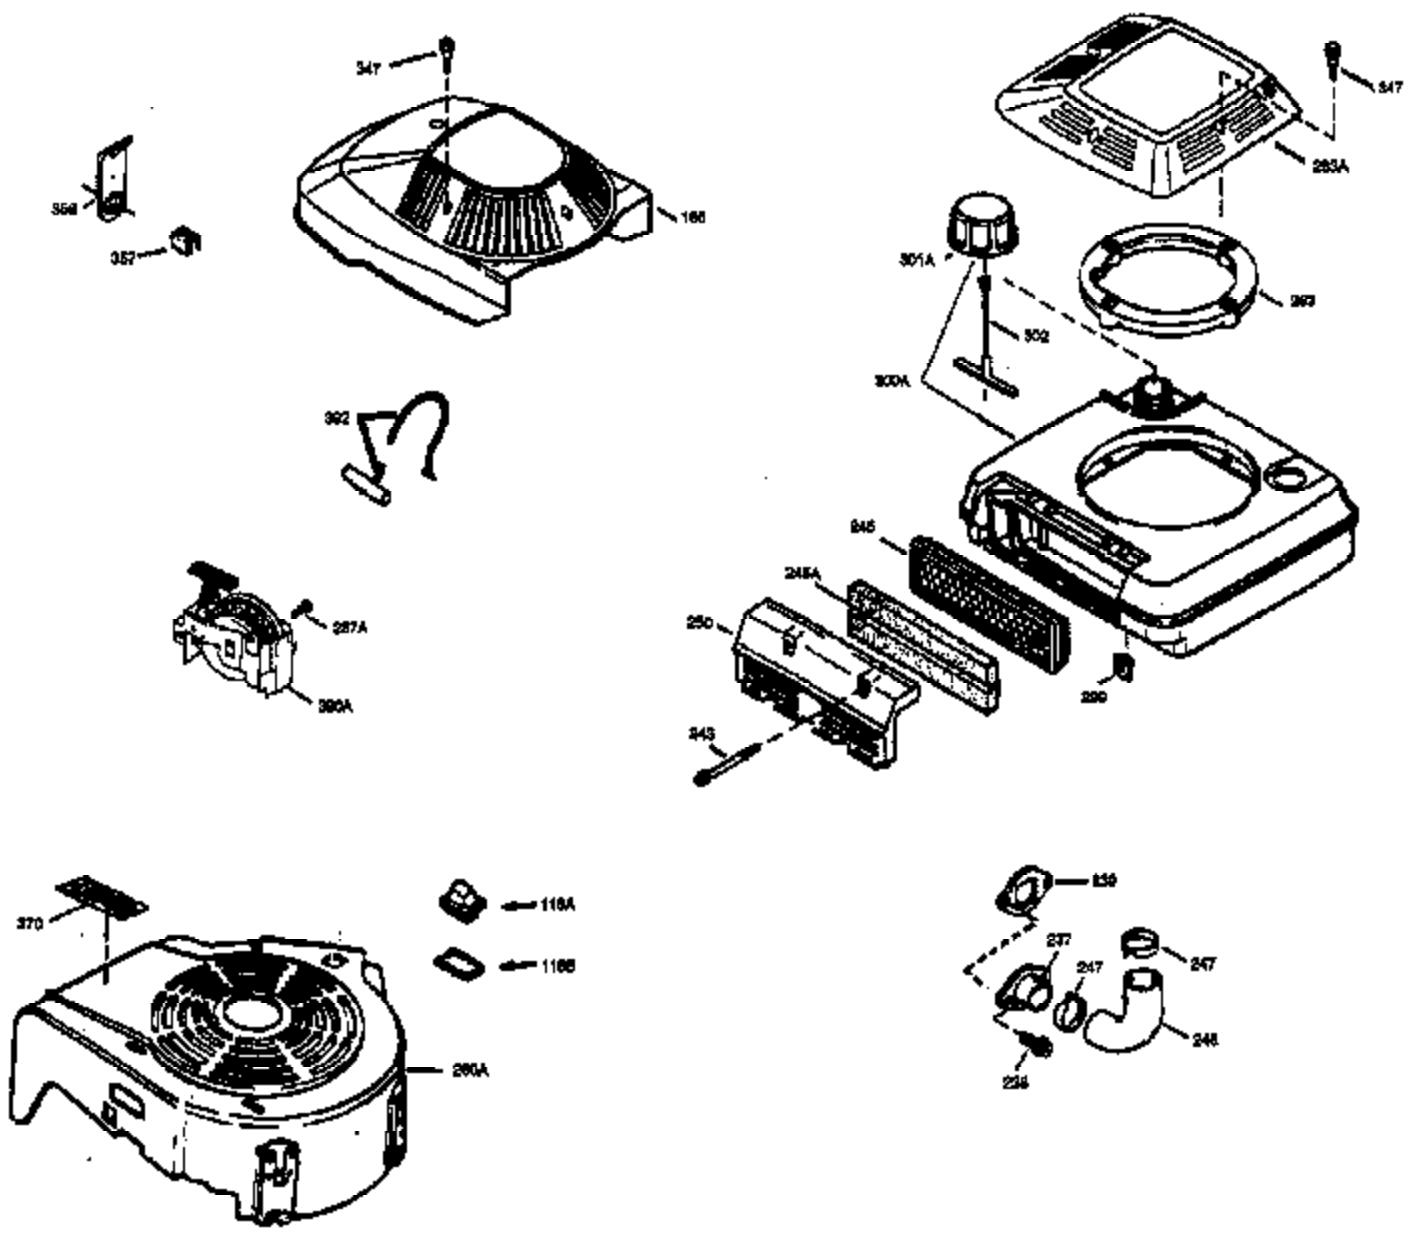

ILLUSTRATION SHOWS TYPICAL PARTS ONLY. ORDER BY PART NUMBER. PARTS NOT LISTED ARE SUPPLIED BY OEM.
VIEW 2 OF 3

Ref #	Part Number	Qty	Description
238	650806	2	Screw, 10-32 x 5/8"
239	34338	1	* Air Cleaner Gasket
245	34340	1	Air Cleaner Filter
250	34341B	1	Air Cleaner Cover
370	34144	1	Primer Decal