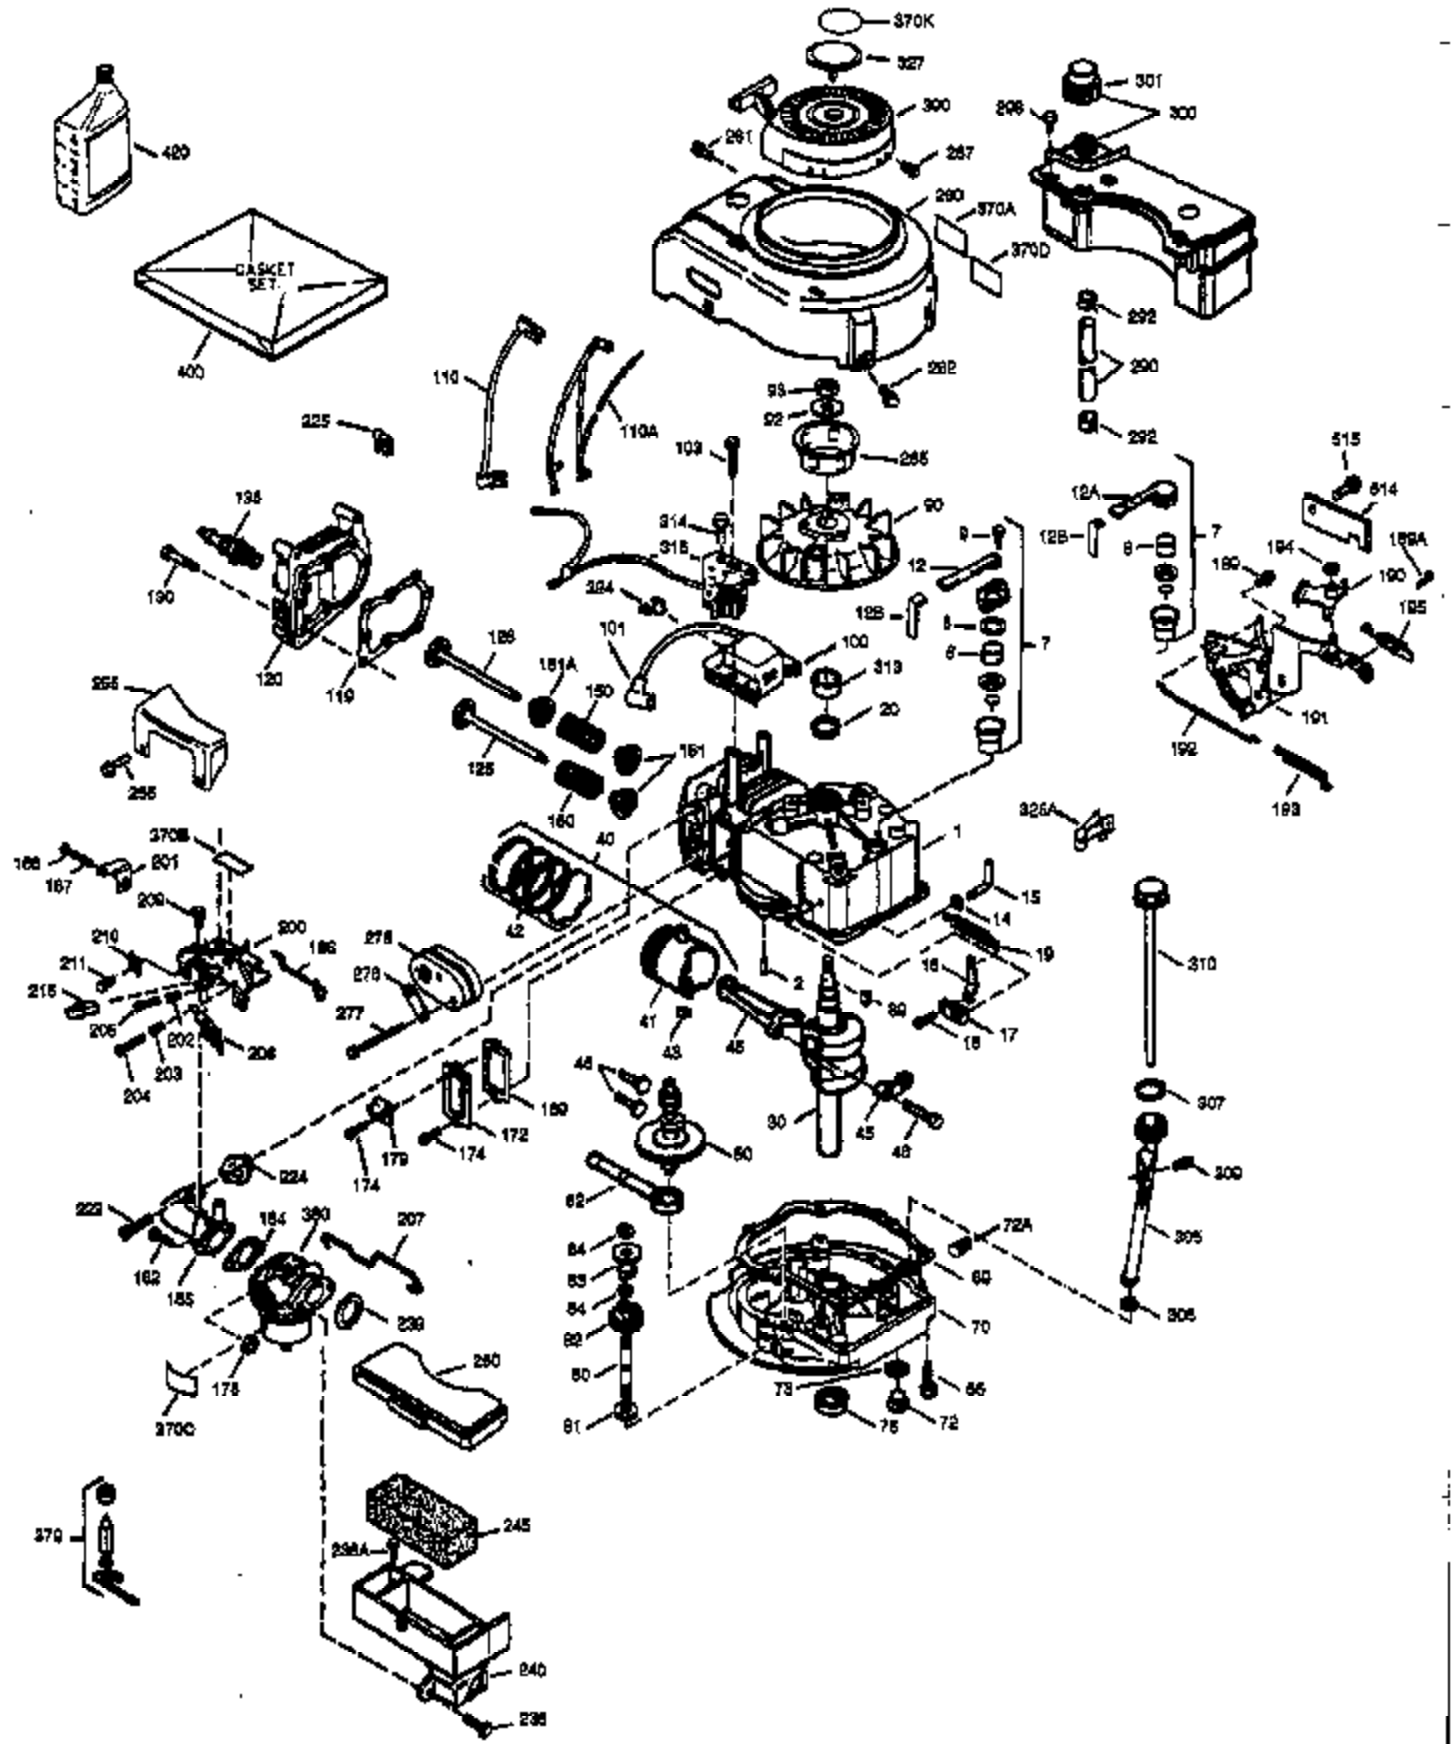

ILLUSTRATION SHOWS TYPICAL PARTS ONLY. ORDER BY PART NUMBER. PARTS NOT LISTED ARE SUPPLIED BY OEM.

VIEW 1 OF 3

Ref #	Part Number	Qty	Description
1	35010	1	Cylinder (Incl. 2 & 20)
2	26727	2	Dowel Pin
6	33734	1	Breather Element
7	34214A	1	Breather Ass'y. (Incl. 6, 8, 9 & 12)
8	33735	1	* Breather Gasket
9	30200	2	Screw, 10-24 x 9/16"
12	33886	1	Breather Tube
14	28277	1	Washer
15	31513	1	Governor Rod (Incl. 14)
16	31383A	1	Governor Lever
17	31335	1	Governor Lever Clamp
18	650548	1	Screw, 8-32 x 5/16"
19	31361	1	Extension Spring
20	32600	1	Oil Seal
30	34759A	1	Crankshaft
40	35544A	1	Piston, Pin & Ring Set (Std.)
40	35545A	1	Piston, Pin & Ring Set (.010" OS)
40	35546	1	Piston, Pin & Ring Set (.020" OS)
41	35541	1	Piston & Pin Ass'y. (Std.) (Incl. 43)
41	35542	1	Piston & Pin Ass'y. (.010" OS) (Incl. 43)
41	35543	1	Piston & Pin Ass'y. (.020" OS) (Incl. 43)
42	35547A	1	Ring Set (Std.)
42	35548A	1	Ring Set (.010" OS)
42	35549	1	Ring Set (.020" OS)
43	20381	2	Piston Pin Retaining Ring
45	30963B	1	Connecting Rod Ass'y (Incl. 46)
46	32610A	2	Connecting Rod Bolt
48	27241	2	Valve Lifter
50	33148A	1	Camshaft (BCR)
52	29914	1	Oil Pump Ass'y.
69	35261	1	* Mounting Flange Gasket
70	33521D	1	Mounting Flange (Incl.58,72,75 & 80)
72	36083	1	Oil Drain Plug
75	26208	1	Oil Seal
80	30574	1	Governor Shaft
81	30590A	1	Washer
82	30591	1	Governor Gear Ass'y. (Incl. 81)
83	30588A	1	Governor Spool
84	29193	2	Retaining Ring
86	650488	5	Screw, 1/4-20 x 1-1/4"
89	611004	1	Flywheel Key
90	611044	1	Flywheel
92	650815	1	Belleville Washer
93	650816	1	Flywheel Nut
100	34443A	1	Solid State Ignition
101	610118	1	Spark Plug Cover
103	650814	2	Screw, Torx T-15, 10-24 x 1"
110A	35356	1	Ground Wire
110	611165	1	Ground Wire
119	33015A	1	* Cylinder Head Gasket
120	34342	1	Cylinder Head
125	29313C	1	Exhaust Valve (Std.) (Incl. 151)
125	29315C	1	Exhaust Valve (1/32" OS) (Incl. 151)
126	29314B	1	Intake Valve (Std.) (Incl. 151)
126	29315C	1	Intake Valve (1/32" OS) (Incl. 151)
130	6021A	8	Screw, 5/16-18 x 1-1/2"
135	35395	1	Resistor Spark Plug (RJ19LM)
150	31672	2	Valve Spring