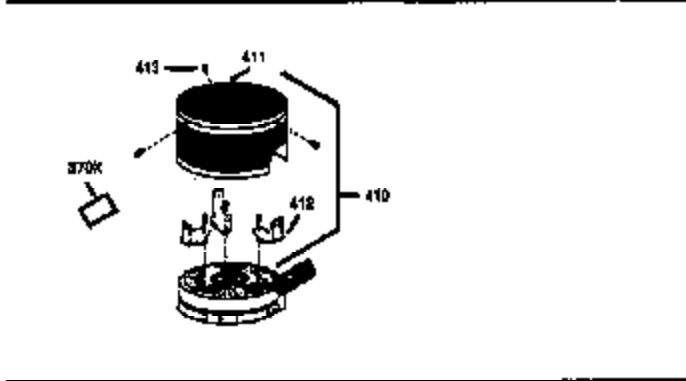

ILLUSTRATION SHOWS TYPICAL PARTS ONLY. ORDER BY PART NUMBER. PARTS NOT LISTED ARE SUPPLIED BY OEM.

VIEW 3 OF 3

Ref #	Part Number	Qty	Description
19	31361	1	Extension Spring
53	31745	1	Washer
54	31787	1	Washer
55	33774	1	P.T.O. Shaft
56	33401	1	R.H. Worm Gear
57	31749	1	Retaining Ring
58	31744	1	Oil Seal
59	31747	1	Washer
69	35261	1	* Mounting Flange Gasket
87	650492	1	Screw, 1/4-20 x 2-1/4"
182	6201	2	Screw, 1/4-28 x 7/8"
185	31384A	1	Intake Pipe (Incl. 224)
186	34337	1	Governor Link
209	30200	2	Screw, 10-24 x 9/16"
223	650451	2	Screw, 1/4-20 x 1"
238	650932	2	Screw, 10-32 x 49/64"
239	34338	1	* Air Cleaner Gasket
241	35797	1	Air Cleaner Collar
245	35066	1	Air Cleaner Filter
250	35065	1	Air Cleaner Cover
354	35025	1	Staple