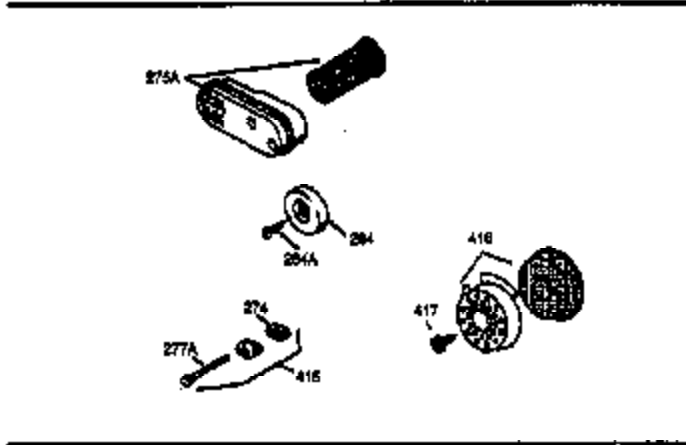

ILLUSTRATION SHOWS TYPICAL PARTS ONLY. ORDER BY PART NUMBER. PARTS NOT LISTED ARE SUPPLIED BY OEM.

VIEW 3 OF 3

Ref #	Part Number	Qty	Description
19	31361	1	Extension Spring
53	31745	1	Washer
54	31787	1	Washer
55	33774	1	P.T.O. Shaft
56	33401	1	R.H. Worm Gear
57	31749	1	Retaining Ring
58	31744	1	Oil Seal
59	31747	1	Washer
69	35261	1	* Mounting Flange Gasket
87	650492	1	Screw, 1/4-20 x 2-1/4"
182	6201	2	Screw, 1/4-28 x 7/8"
185	31384A	1	Intake Pipe (Incl. 224)
186	34337	1	Governor Link
209	30200	2	Screw, 10-24 x 9/16"
223	650451	2	Screw, 1/4-20 x 1"
238	650932	2	Screw, 10-32 x 49/64"
239	34338	1	* Air Cleaner Gasket
241	35797	1	Air Cleaner Collar
245	35066	1	Air Cleaner Filter
250	35065	1	Air Cleaner Cover
354	35025	1	Staple