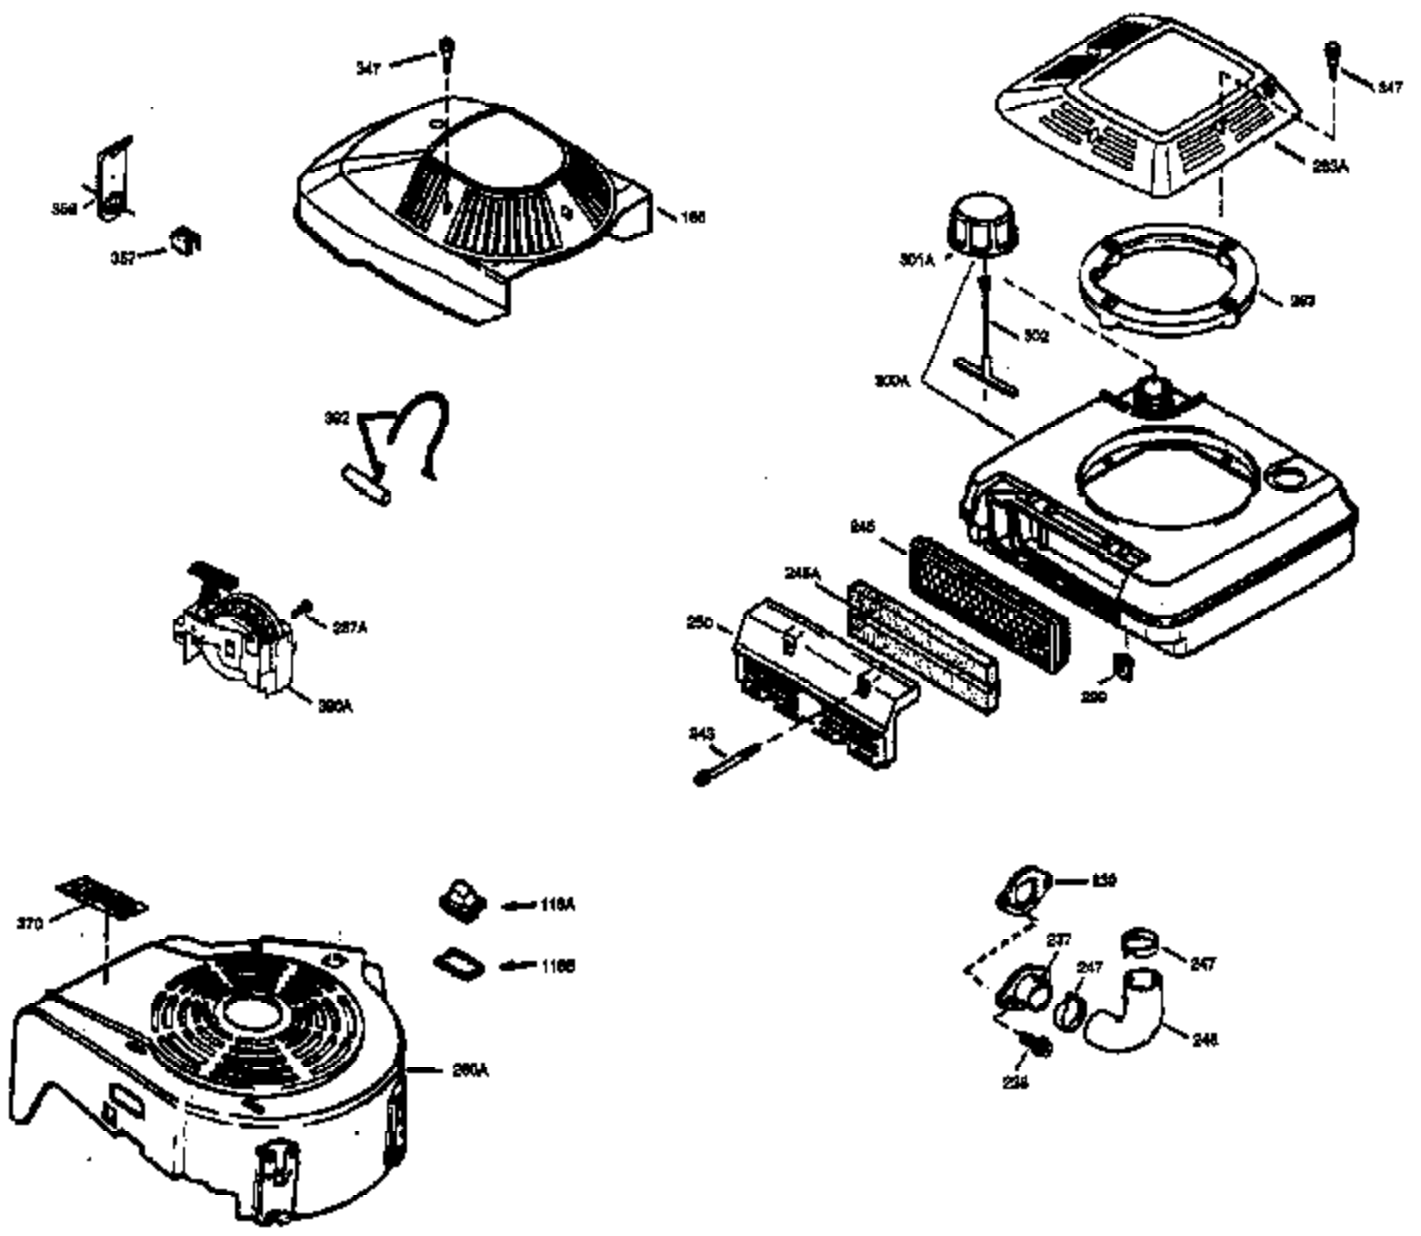

ILLUSTRATION SHOWS TYPICAL PARTS ONLY. ORDER BY PART NUMBER. PARTS NOT LISTED ARE SUPPLIED BY OEM.
VIEW 2 OF 3

Ref #	Part Number	Qty	Description
238	650932	2	Screw, 10-32 x 49/64"
239	34338	1	* Air Cleaner Gasket
245	35066	1	Air Cleaner Filter
250	35065	1	Air Cleaner Cover
354	35025	1	Staple
357	34985	1	Starter Rope Retainer
370	34144	1	Primer Decal