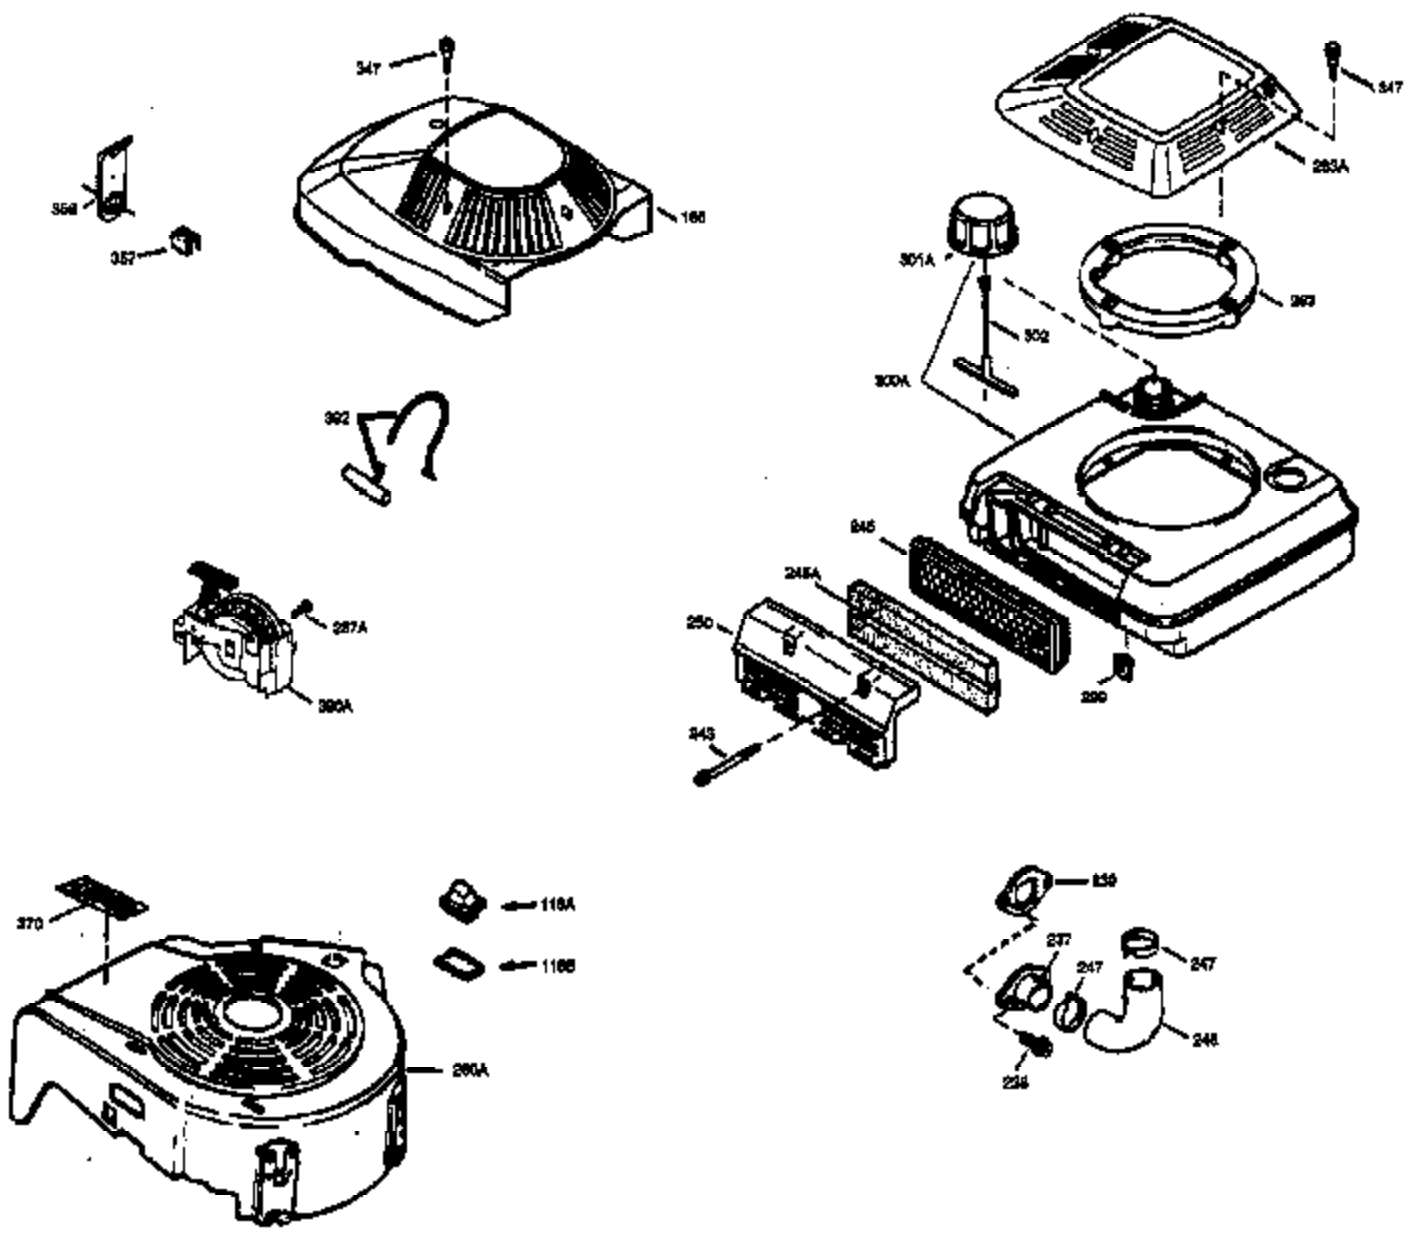

ILLUSTRATION SHOWS TYPICAL PARTS ONLY. ORDER BY PART NUMBER. PARTS NOT LISTED ARE SUPPLIED BY OEM.
VIEW 2 OF 3

Ref #	Part Number	Qty	Description
238	650932	2	Screw, 10-32 x 49/64"
239	34338	1	* Air Cleaner Gasket
245	35066	1	Air Cleaner Filter
250	35065	1	Air Cleaner Cover
354	35025	1	Staple
357	34985	1	Starter Rope Retainer
370	36260	1	Primer Decal