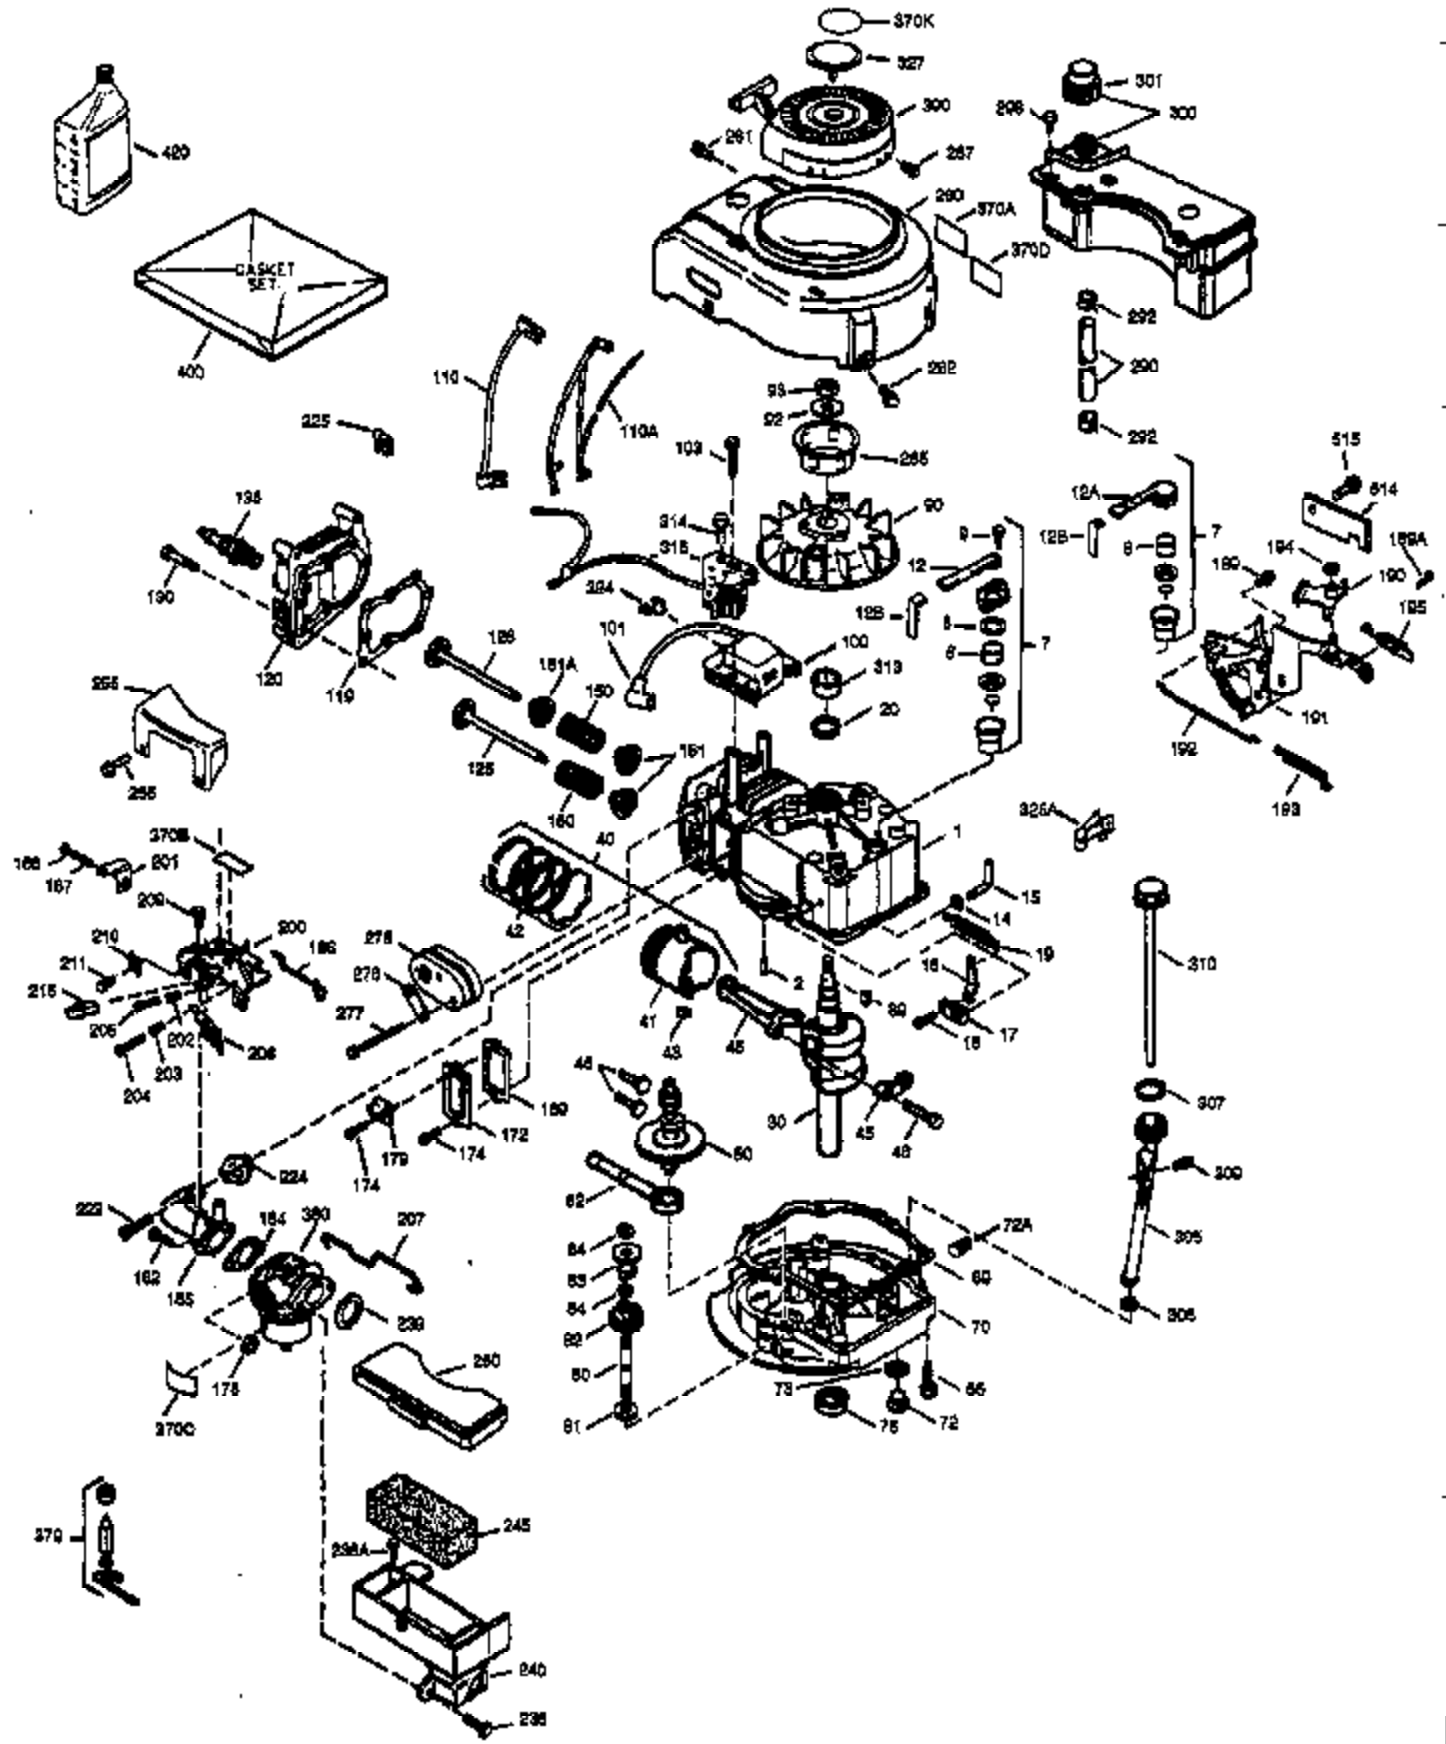

ILLUSTRATION SHOWS TYPICAL PARTS ONLY. ORDER BY PART NUMBER. PARTS NOT LISTED ARE SUPPLIED BY OEM.

VIEW 1 OF 3

Ref #	Part Number	Qty	Description
1	35010	1	Cylinder (Incl. 2 & 20)
2	26727	2	Dowel Pin
6	33734	1	Breather Element
7	34214A	1	Breather Ass'y. (Incl. 6, 8, 9 & 12)
8	33735	1	* Breather Gasket
9	30200	2	Screw, 10-24 x 9/16"
12	33886	1	Breather Tube
12B	34695	1	Breather Tube Elbow
14	28277	1	Washer
15	31513	1	Governor Rod (Incl. 14)
16	31383A	1	Governor Lever
17	31335	1	Governor Lever Clamp
18	650548	1	Screw, 8-32 x 5/16"
19	31361	1	Extension Spring
20	32600	1	Oil Seal
30	34600	1	Crankshaft
40	35544A	1	Piston, Pin & Ring Set (Std.)
40	35545A	1	Piston, Pin & Ring Set (.010" OS)
40	35546	1	Piston, Pin & Ring Set (.020" OS)
41	35541	1	Piston & Pin Ass'y. (Std.) (Incl. 43)
41	35542	1	Piston & Pin Ass'y. (.010" OS) (Incl. 43)
41	35543	1	Piston & Pin Ass'y. (.020" OS) (Incl. 43)
42	35547A	1	Ring Set (Std.)
42	35548A	1	Ring Set (.010" OS)
42	35549	1	Ring Set (.020" OS)
43	20381	2	Piston Pin Retaining Ring
45	30963B	1	Connecting Rod Ass'y (Incl. 46)
46	32610A	2	Connecting Rod Bolt
48	27241	2	Valve Lifter
50	35992	1	Camshaft (MCR)
52	29914	1	Oil Pump Ass'y.
69	35261	1	* Mounting Flange Gasket
70	33521E	1	Mounting Flange (Incl. 58 & 72 thru 8 3)
72	36083	1	Oil Drain Plug
75	26208	1	Oil Seal
80	30574A	1	Governor Shaft
81	30590A	1	Washer
82	30591	1	Governor Gear Ass'y. (Incl. 81)
83	30588A	1	Governor Spool
86	650488	5	Screw, 1/4-20 x 1-1/4"
89	611004	1	Flywheel Key
90	611112	1	Flywheel
92	650815	1	Belleville Washer
93	650816	1	Flywheel Nut
100	34443A	1	Solid State Ignition
101	610118	1	Spark Plug Cover
103	650814	2	Screw, Torx T-15, 10-24 x 1"
110	34961	1	Ground Wire
119	33015A	1	* Cylinder Head Gasket
120	34342	1	Cylinder Head
125	29313C	1	Exhaust Valve (Std.) (Incl. 151)
125	29315C	1	Exhaust Valve (1/32" OS) (Incl. 151)
126	29314B	1	Intake Valve (Std.) (Incl. 151)
126	29315C	1	Intake Valve (1/32" OS) (Incl. 151)
130	6021A	8	Screw, 5/16-18 x 1-1/2"
135	35395	1	Resistor Spark Plug (RJ19LM)
150	35991	2	Valve Spring
151	31673	2	Valve Spring Cap