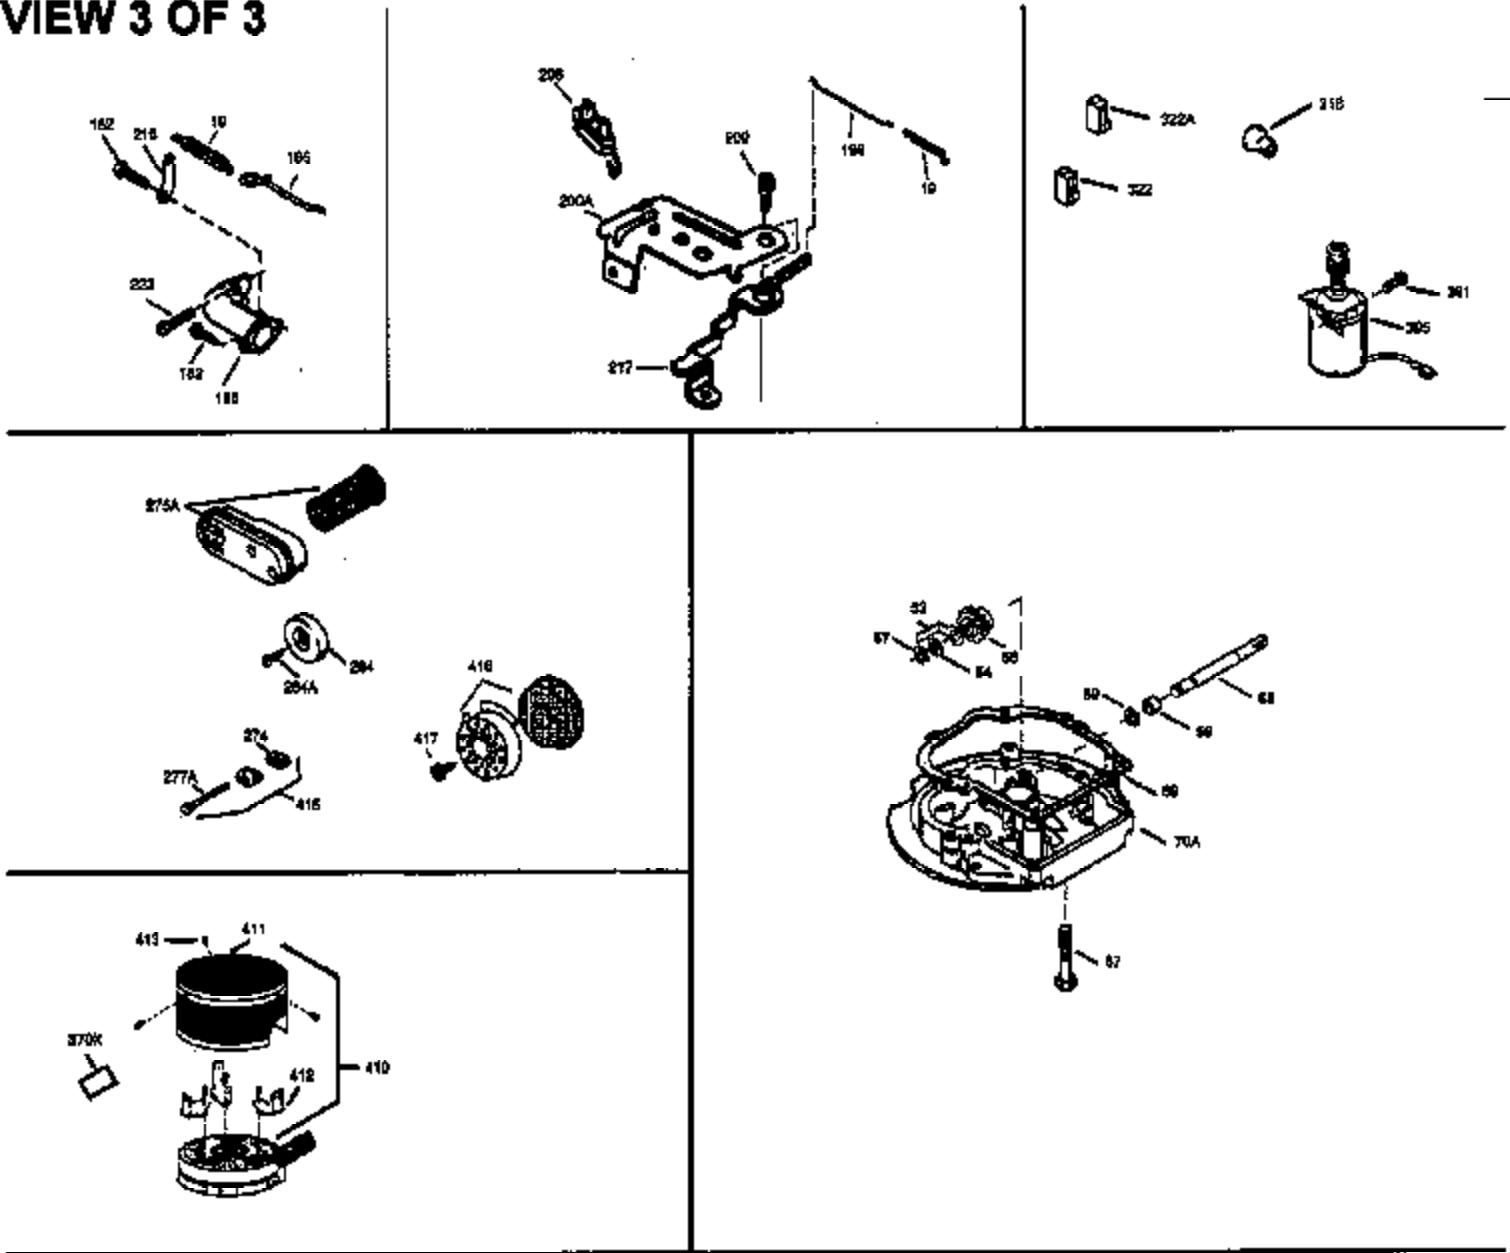

ILLUSTRATION SHOWS TYPICAL PARTS ONLY. ORDER BY PART NUMBER. PARTS NOT LISTED ARE SUPPLIED BY OEM.

VIEW 3 OF 3

Ref #	Part Number	Qty	Description
19	31361	1	Extension Spring
53	31745	1	Tang Washer
54	31787	1	Washer
55	33774	1	P.T.O. Shaft
56	33401	1	R.H. Worm Gear
57	31749	1	Retaining Ring
58	31744	1	Oil Seal
59	31747	1	Washer
69	35261	1	* Mounting Flange Gasket
87	650492	1	Screw, 1/4-20 x 2-1/4"
182	6201	2	Screw, 1/4-28 x 7/8"
185	31384A	1	Intake Pipe (Incl. 224)
186	34337	1	Governor Link
209	30200	2	Screw, 10-24 x 9/16"
223	650451	2	Screw, 1/4-20 x 1"
238	650932	2	Screw, 10-32 x 49/64"
239	34338	1	* Air Cleaner Gasket
241	35797	1	Air Cleaner Collar
245	35066	1	Air Cleaner Filter
250	35065	1	Air Cleaner Cover
354	35025	1	Staple