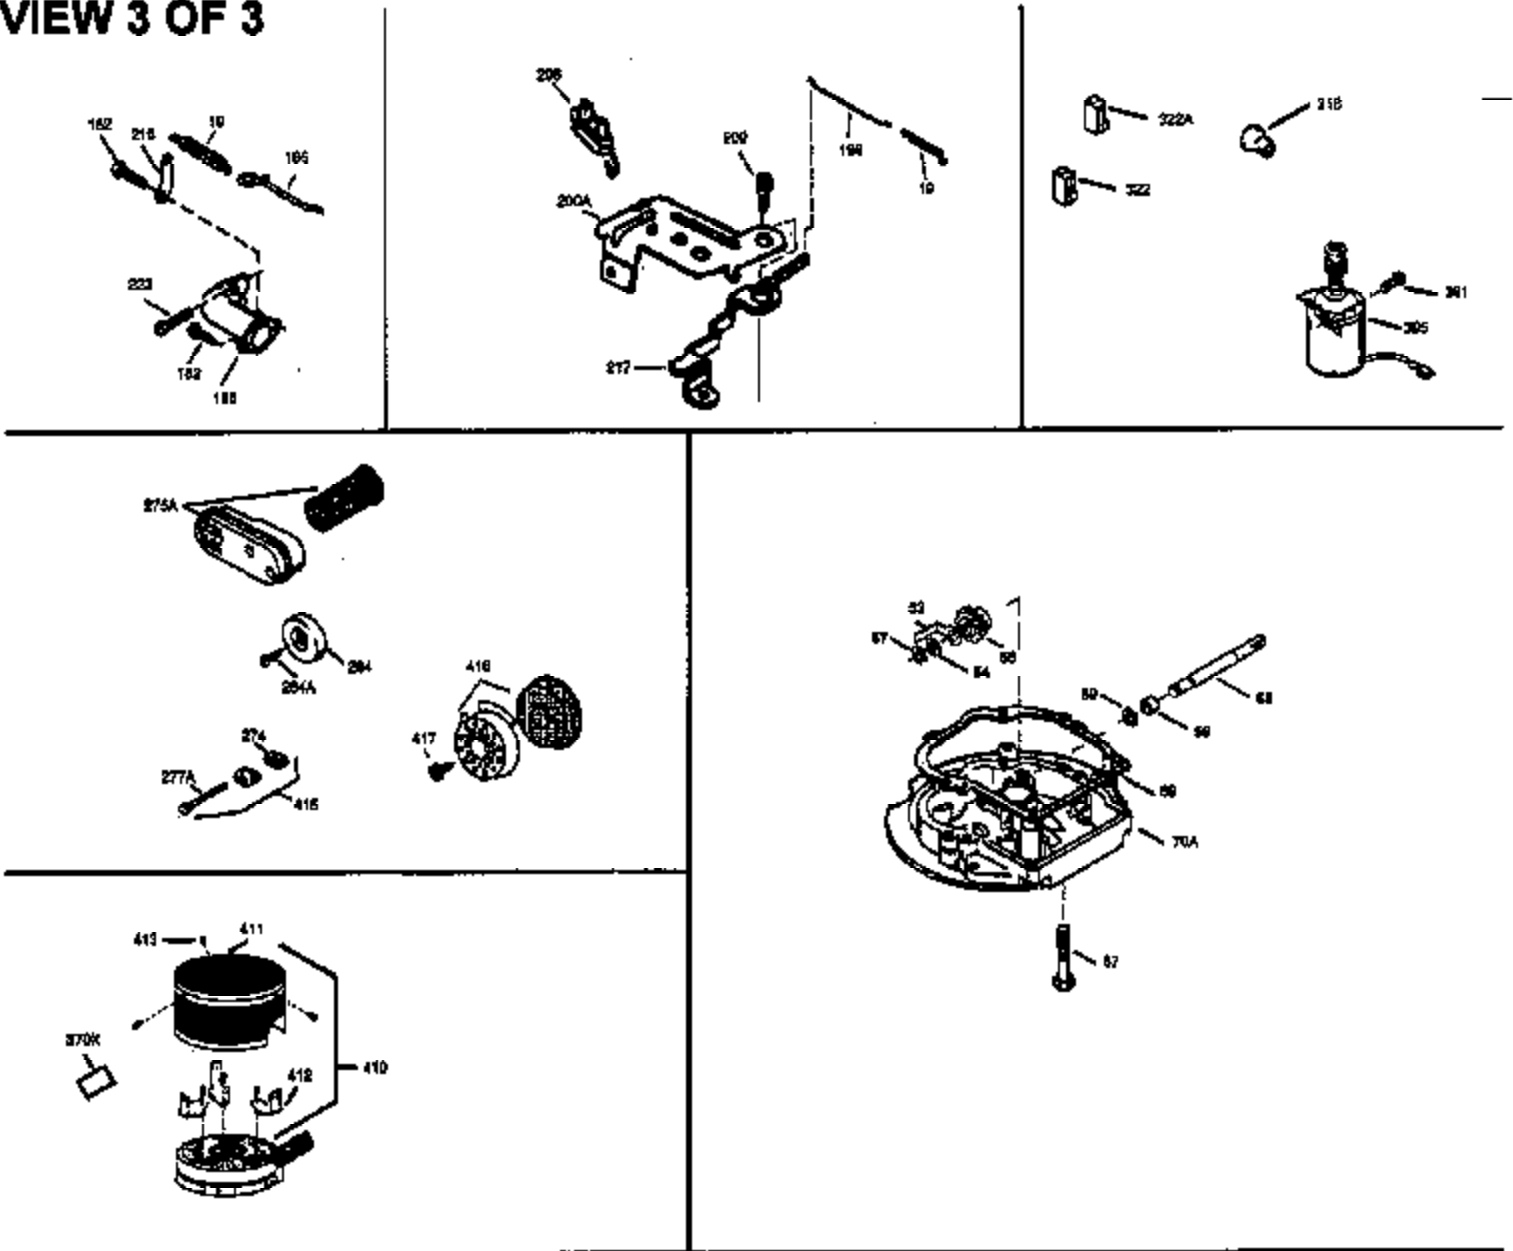

ILLUSTRATION SHOWS TYPICAL PARTS ONLY. ORDER BY PART NUMBER. PARTS NOT LISTED ARE SUPPLIED BY OEM.

VIEW 3 OF 3

Ref #	Part Number	Qty	Description
19	31361	1	Extension Spring
53	31745	1	Tang Washer
54	31787	1	Washer
55	33774	1	P.T.O. Shaft
56	33401	1	R.H. Worm Gear
57	31749	1	Retainer Ring
58	31744	1	Oil Seal
59	31747	1	Washer
69	35261	1	* Mounting Flange Gasket
87	650492	1	Screw, 1/4-20 x 2-1/2"
182	6201	2	Screw, 1/4-28 x 7/8"
185	36544	1	Intake Pipe
186	34337	1	Governor Link
209	30200	2	Screw, 10-24 x 9/16"
223	650451	2	Screw, 1/4-20 x 1"
238	650932	2	Screw, 10-32 x 49/64"
239	34338	1	* Air Cleaner Gasket
241	35797	1	Air Cleaner Collar
245	35066	1	Air Cleaner Filter
250	35065	1	Air Cleaner Cover