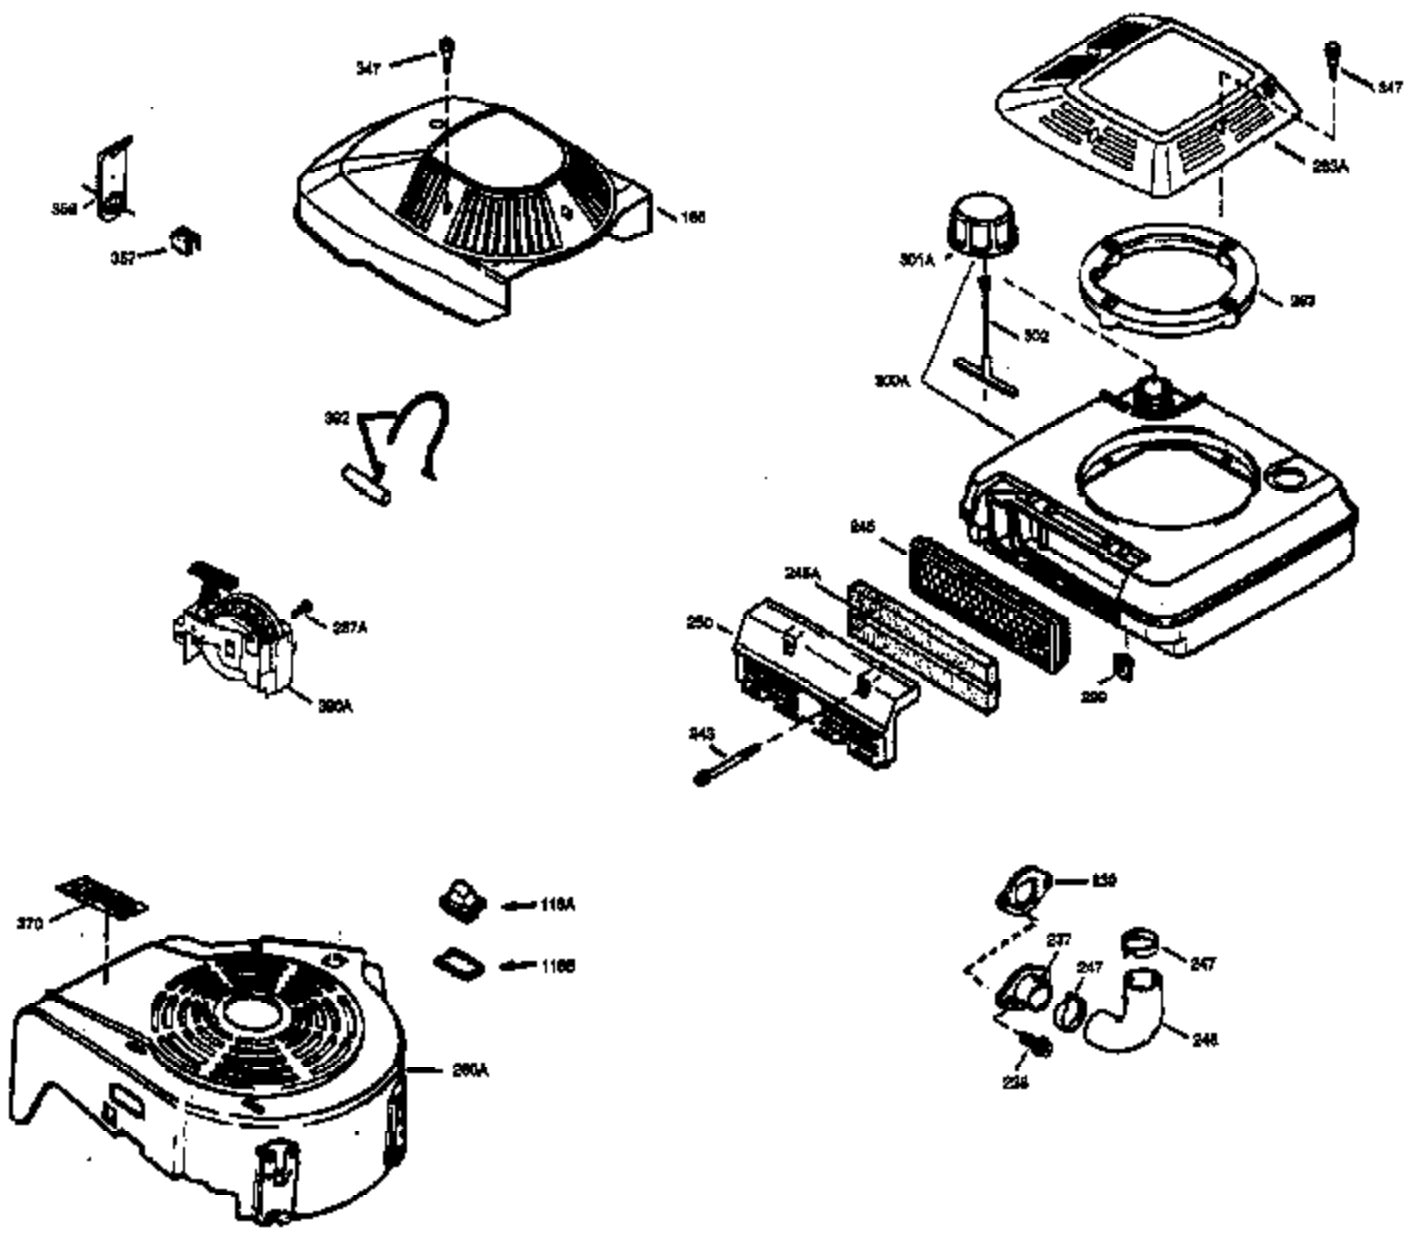

ILLUSTRATION SHOWS TYPICAL PARTS ONLY. ORDER BY PART NUMBER. PARTS NOT LISTED ARE SUPPLIED BY OEM.
VIEW 2 OF 3

Ref #	Part Number	Qty	Description
238	650932	2	Screw, 10-32 x 49/64"
239	34338	1	* Air Cleaner Gasket
245	35066	1	Air Cleaner Filter
250	35065	1	Air Cleaner Cover
357	36412	1	Starter Rope Retainer
370	36260	1	Primer Decal