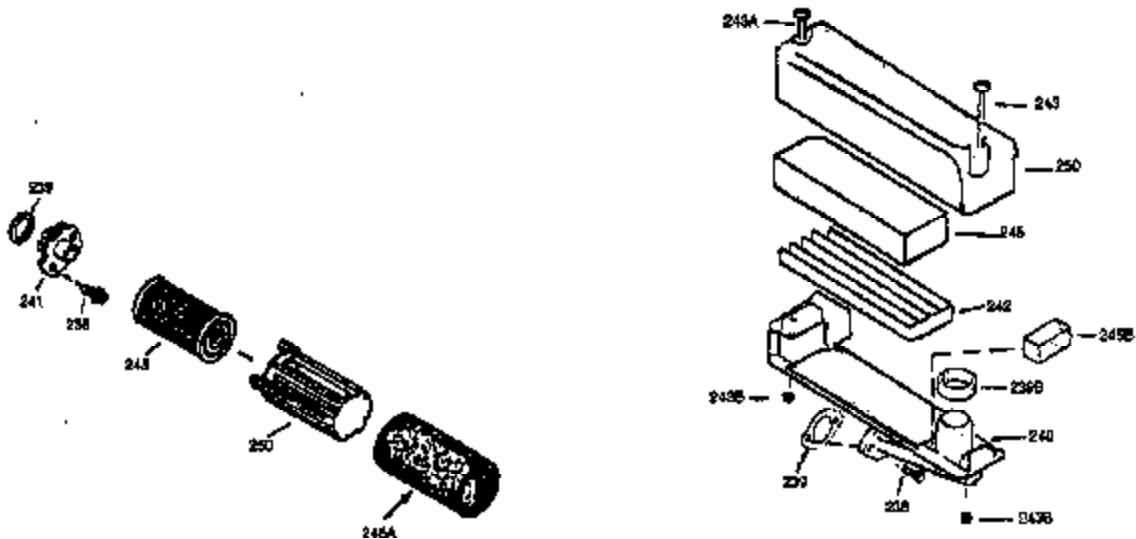

ILLUSTRATION SHOWS TYPICAL PARTS ONLY. ORDER BY PART NUMBER. PARTS NOT LISTED ARE SUPPLIED BY OEM.

VIEW 3 OF 3

Ref #	Part Number	Qty	Description
19	31361	1	Extension Spring
53	31745	1	Tang Washer
54	31787	1	Washer
55	33774	1	P.T.O. Shaft
56	33401	1	R.H. Worm Gear
57	31749	1	Retainer Ring
58	31744	1	Oil Seal
59	31747	1	Washer
69	35261	1	* Mounting Flange Gasket
87	650492	1	Screw, 1/4-20 x 2-1/2"
182	6201	2	Screw, 1/4-28 x 7/8"
185	36544	1	Intake Pipe
186	34337	1	Governor Link
209	30200	2	Screw, 10-24 x 9/16"
223	650451	2	Screw, 1/4-20 x 1"
238	650932	2	Screw, 10-32 x 49/64"
239	34338	1	* Air Cleaner Gasket
241	35797	1	Air Cleaner Collar
245	35066	1	Air Cleaner Filter
250	35065	1	Air Cleaner Cover