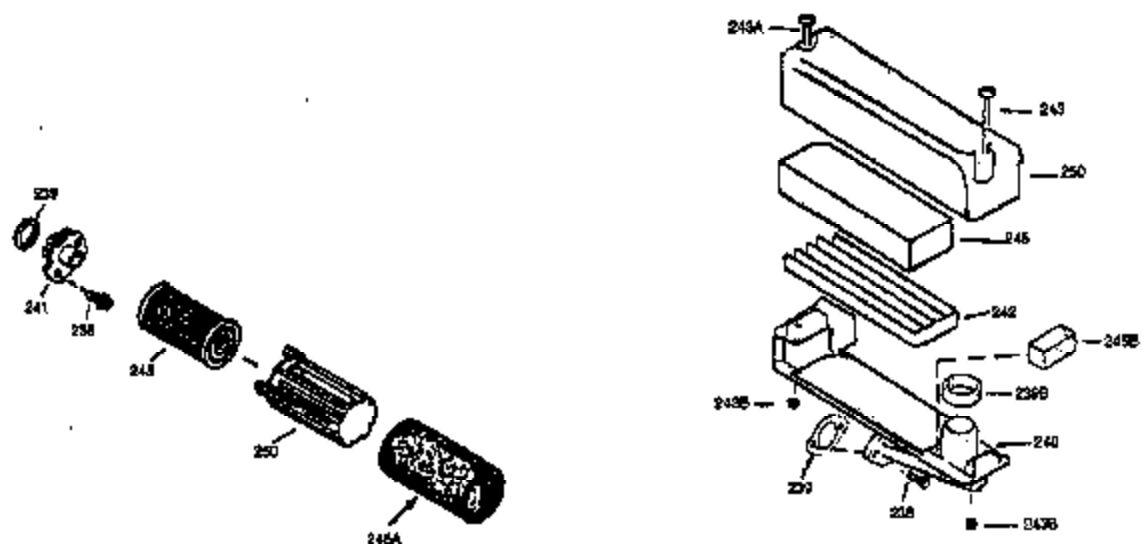

ILLUSTRATION SHOWS TYPICAL PARTS ONLY. ORDER BY PART NUMBER. PARTS NOT LISTED ARE SUPPLIED BY OEM.

VIEW 3 OF 3

Ref #	Part Number	Qty	Description
19	31361	1	Extension Spring
53	31745	1	Tang Washer
54	31787	1	Washer
55	33774	1	P.T.O. Shaft
56	33401	1	R.H. Worm Gear
57	31749	1	Retainer Ring
58	31744	1	Oil Seal
59	31747	1	Washer
69	35261	1	* Mounting Flange Gasket
87	650492	1	Screw, 1/4-20 x 2-1/4"
182	6201	2	Screw, 1/4-28 x 7/8"
185	36544	1	Intake Pipe
186	34337	1	Governor Link
209	30200	2	Screw, 10-24 x 9/16"
223	650451	2	Screw, 1/4-20 x 1"
238	650932	2	Screw, 10-32 x 49/64"
239	34338	1	* Air Cleaner Gasket
241	35797	1	Air Cleaner Collar
245	35066	1	Air Cleaner Filter
250	35065	1	Air Cleaner Cover
275A	36664	1	Spark Arrestor Muffler (Optional) (Incl. 284,284A,416,417)
284A	650760	1	Screw, 8-32 x 3/8" (Optional)
284	36663	1	Muffler Deflector (Incl. 284A)(Optional)
416	36085	1	Spark Arrestor Kit (Incl. 417)(Optional)
417	650760	1	Screw, 8-32 x 3/8" (Optional)