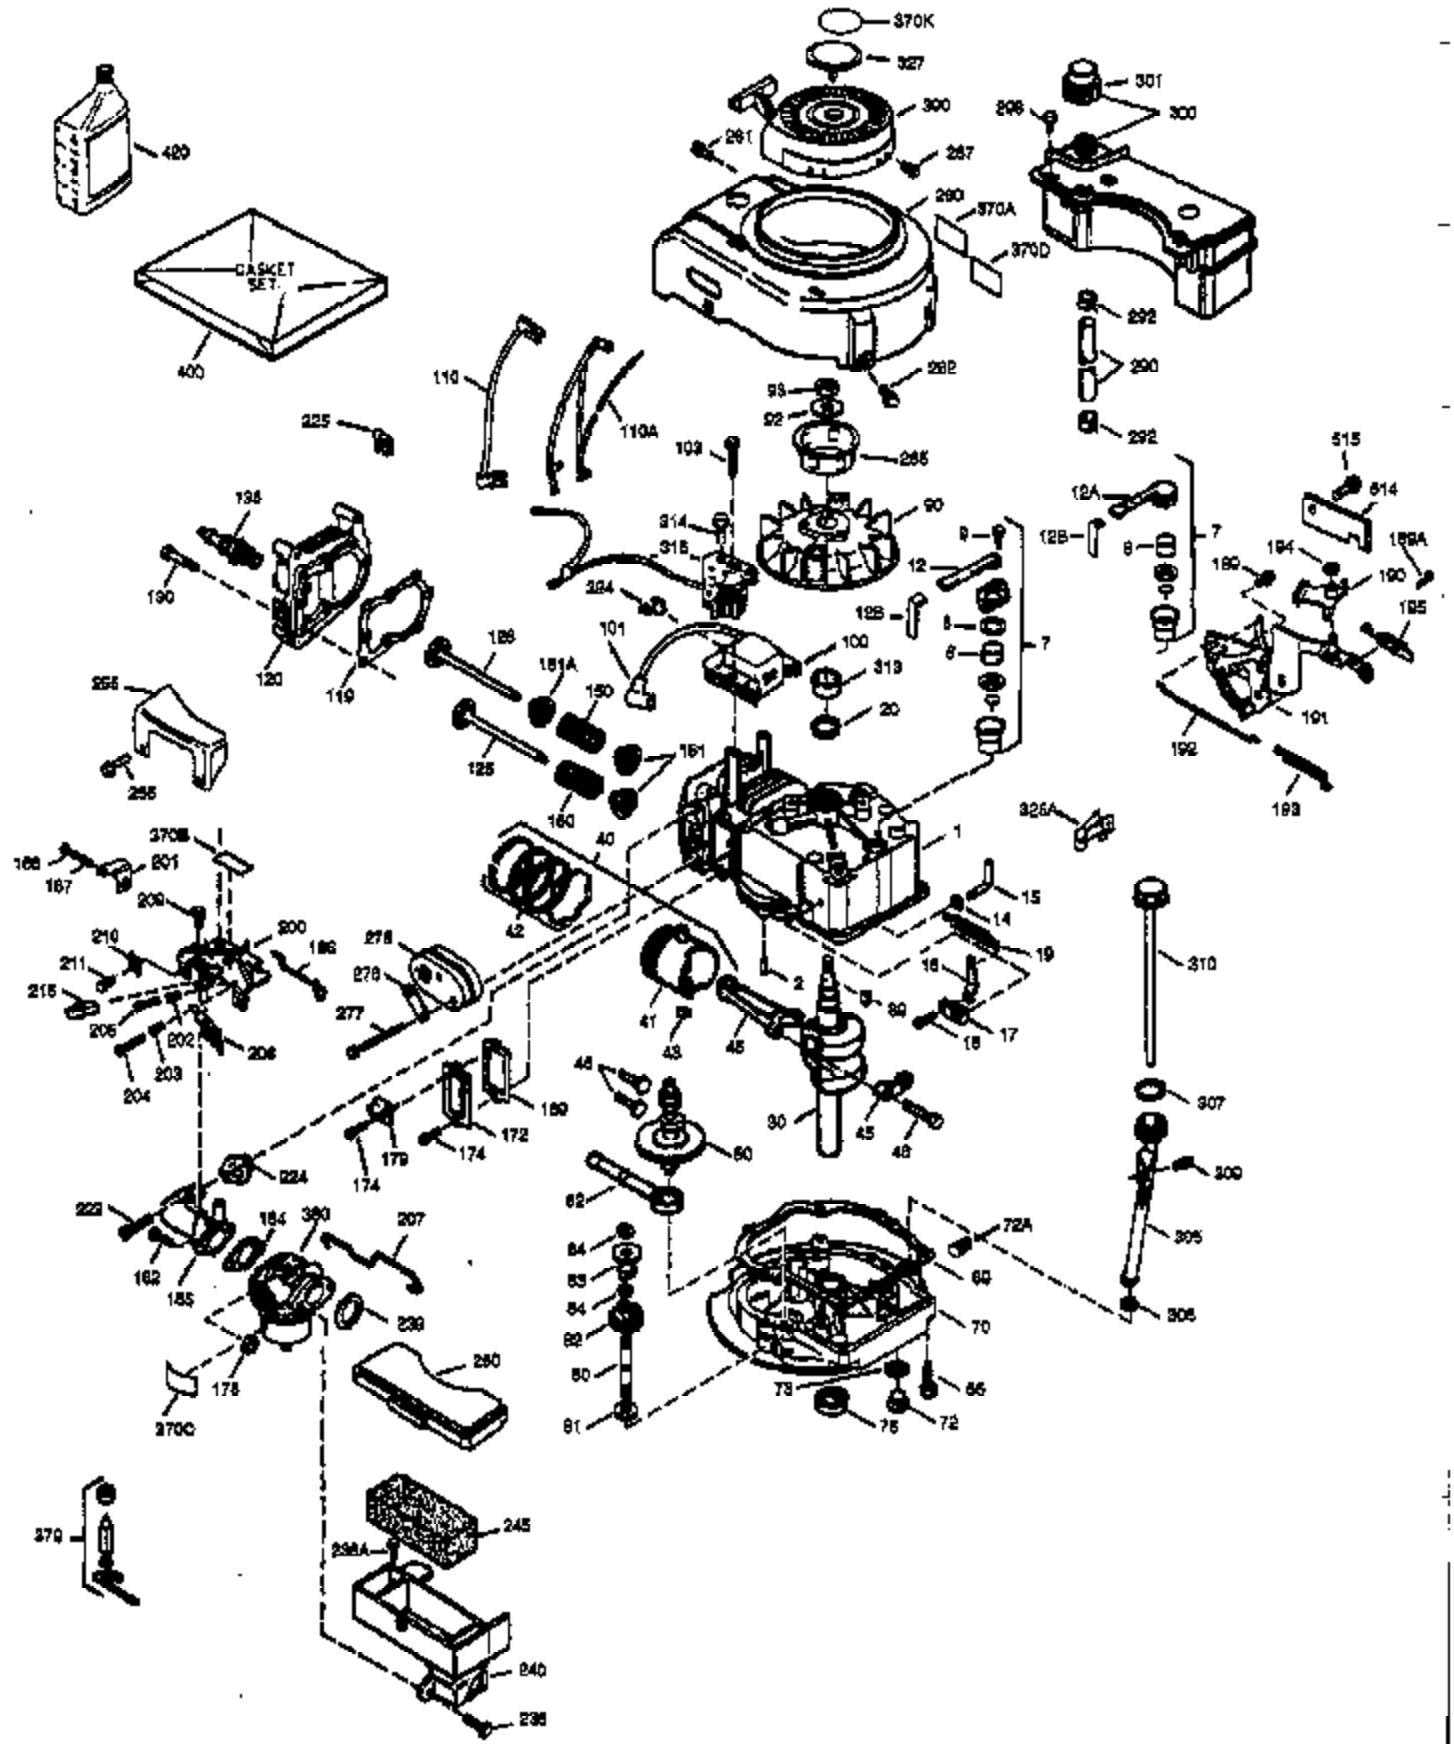

ILLUSTRATION SHOWS TYPICAL PARTS ONLY. ORDER BY PART NUMBER. PARTS NOT LISTED ARE SUPPLIED BY OEM.

VIEW 1 OF 3

Ref #	Part Number	Qty	Description
1	36479A	1	Cylinder (Incl. 2,7,20 & 125)
2	26727	2	Dowel Pin
6	33734	1	Breather Element
7	36557	1	Breather Body Ass'y. (Incl. 6 & 12A)
12A	36558	1	Breather Cover & Tube (Incl. 12B)
12B	34695	1	Breather Tube Elbow
14	28277	1	Washer
15	31513	1	Governor Rod (Incl. 14)
16	32651	1	Governor Lever
17	31335	1	Governor Lever Clamp
18	650548	1	Screw, 8-32 x 5/16"
19	31361	1	Extension Spring
20	32600	1	Oil Seal
30	34600	1	Crankshaft
40	35544A	1	Piston, Pin & Ring Set (Std.)
40	35545A	1	Piston, Pin & Ring Set (.010" OS)
40	35546	1	Piston, Pin & Ring Set (.020" OS)
41	35541	1	Piston & Pin Ass'y. (Std.) (Incl. 43)
41	35542	1	Piston & Pin Ass'y. (.010" OS) (Incl. 43)
41	35543	1	Piston & Pin Ass'y. (.020" OS) (Incl. 43)
42	35547A	1	Ring Set (Std.)
42	35548A	1	Ring Set (.010" OS)
42	35549	1	Ring Set (.020" OS)
43	20381	2	Piston Pin Retaining Ring
45	30963B	1	Connecting Rod Ass'y (Incl. 46)
46	32610A	2	Connecting Rod Bolt
48	27241	2	Valve Lifter
50	35992	1	Camshaft (MCR)
52	29914	1	Oil Pump Ass'y.
69	35261	1	* Mounting Flange Gasket
70	33521E	1	Mounting Flange (Incl. 58,72 thru 83)
72	36083	1	Oil Drain Plug
75	26208	1	Oil Seal
80	30574A	1	Governor Shaft
81	30590A	1	Washer
82	30591	1	Governor Gear Ass'y. (Incl. 81)
83	30588A	1	Governor Spool
86	650488	5	Screw, 1/4-20 x 1-1/4"
89	611004	1	Flywheel Key
90	611112	1	Flywheel
92	650815	1	Belleville Washer
93	650816	1	Flywheel Nut
100	34443A	1	Solid State Ignition
101	610118	1	Spark Plug Cover
103	651007	2	Screw, Torx T-15, 10-24 x 15/16"
110	34961	1	Ground Wire
119	36440	1	* Cylinder Head Gasket
120	36476	1	Cylinder Head
125	36471	1	Exhaust Valve (Std.) (Incl. 151)
125	36472	1	Exhaust Valve (1/32" OS) (Incl. 151)
126	29314B	1	Intake Valve (Std.) (Incl. 151)
126	29315C	1	Intake Valve (1/32" OS) (Incl. 151)
130	6021A	8	Screw, 5/16-18 x 1-1/2"
135	35395	1	Resistor Spark Plug (RJ19LM)
150	35991	2	Valve Spring
151	31673	2	Valve Spring Cap
169	27234A	1	* Valve Cover Gasket
172	32755	1	Valve Cover