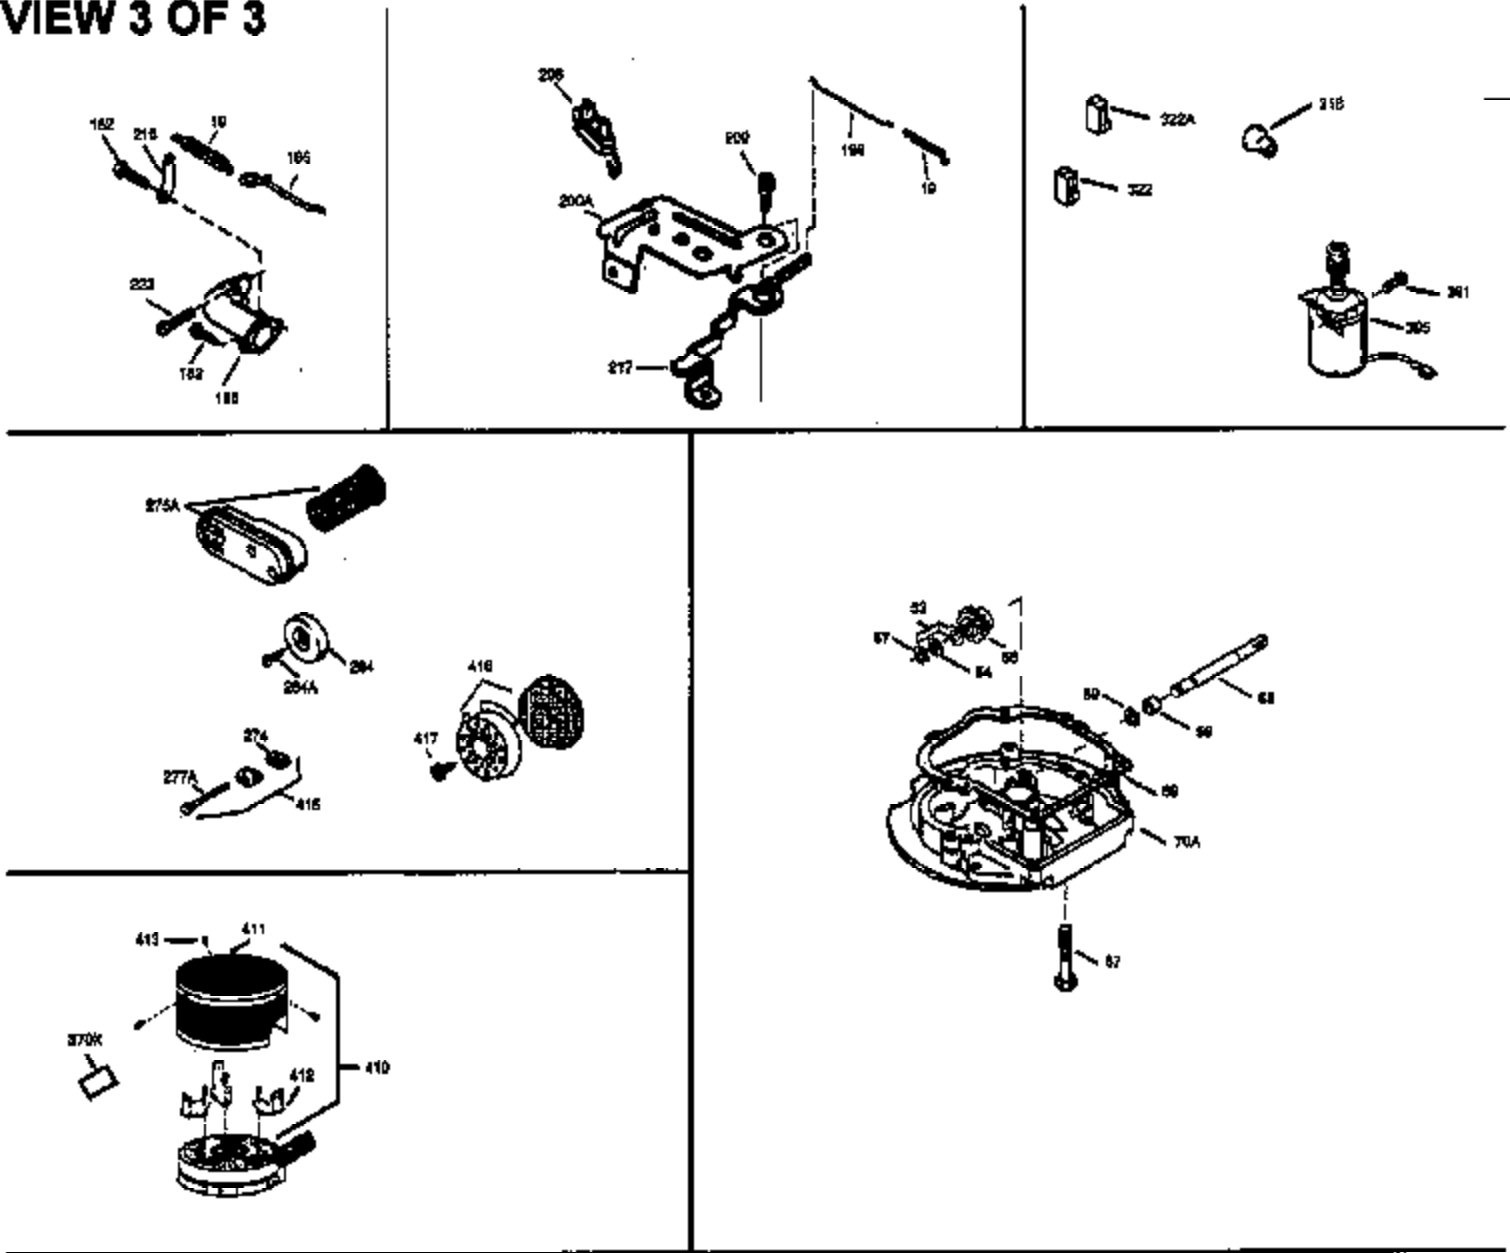

ILLUSTRATION SHOWS TYPICAL PARTS ONLY. ORDER BY PART NUMBER. PARTS NOT LISTED ARE SUPPLIED BY OEM.

VIEW 3 OF 3

Ref #	Part Number	Qty	Description
19	31361	1	Extension Spring
53	31745	1	Tang Washer
54	31787	1	Washer
55	33774	1	P.T.O. Shaft
56	33401	1	R.H. Worm Gear
57	31749	1	Retainer Ring
58	31744	1	Oil Seal
59	31747	1	Washer
69	35261	1	* Mounting Flange Gasket
87	650492	1	Screw, 1/4-20 x 2-1/4"
182	6201	2	Screw, 1/4-28 x 7/8"
185	36544	1	Intake Pipe
186	34337	1	Governor Link
209	30200	2	Screw, 10-24 x 9/16"
223	650451	2	Screw, 1/4-20 x 1"
238	650932	2	Screw, 10-32 x 49/64"
239	34338	1	* Air Cleaner Gasket
241	35797	1	Air Cleaner Collar
245	35066	1	Air Cleaner Filter
250	35065	1	Air Cleaner Cover
275A	36664	1	Spark Arrestor Muffler (Optional) (Incl. 284,284A,416,417)
284A	650760	1	Screw, 8-32 x 3/8" (Optional)
284	36663	1	Muffler Deflector (Incl. 284A)(Optional)
416	36085	1	Spark Arrestor Kit (Incl. 417)(Optional)
417	650760	1	Screw, 8-32 x 3/8" (Optional)