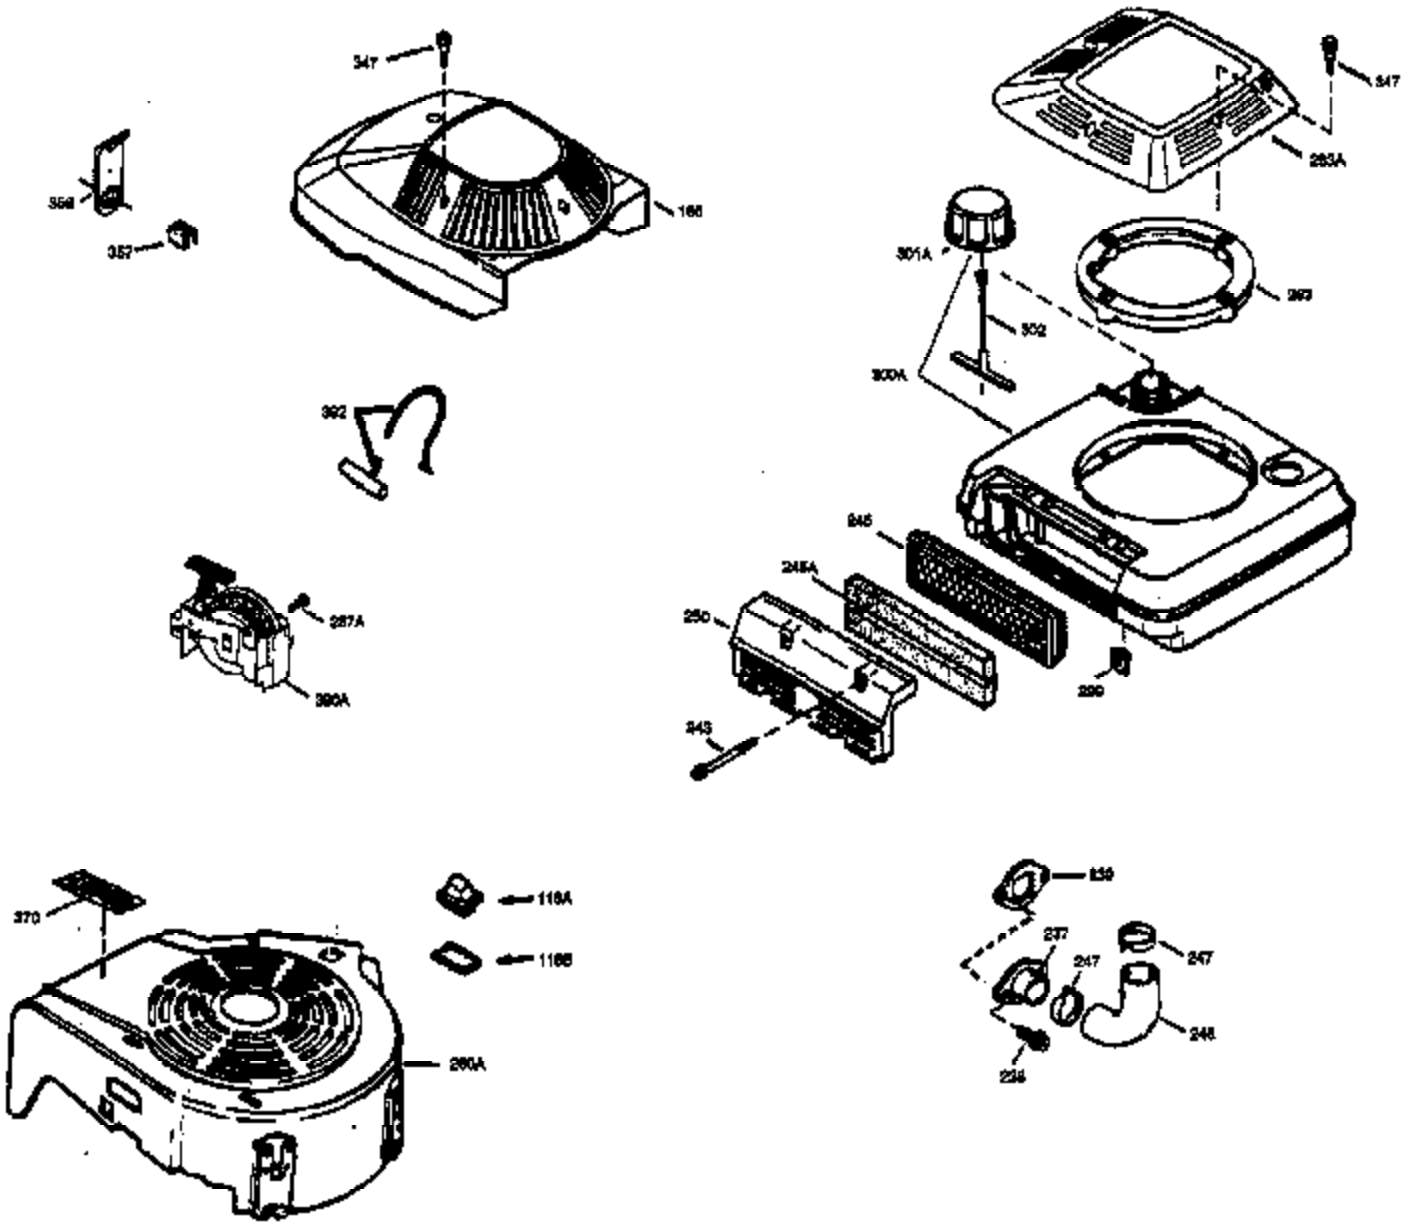

ILLUSTRATION SHOWS TYPICAL PARTS ONLY. ORDER BY PART NUMBER. PARTS NOT LISTED ARE SUPPLIED BY OEM.
VIEW 2 OF 3

Ref #	Part Number	Qty	Description
238	650932	2	Screw, 10-32 x 49/64"
239	34338	1	* Air Cleaner Gasket
245	35066	1	Air Cleaner Filter
250	35065	1	Air Cleaner Cover
354	35025	1	Staple
357	34985	1	Starter Rope Retainer
370	34144	1	Primer Decal