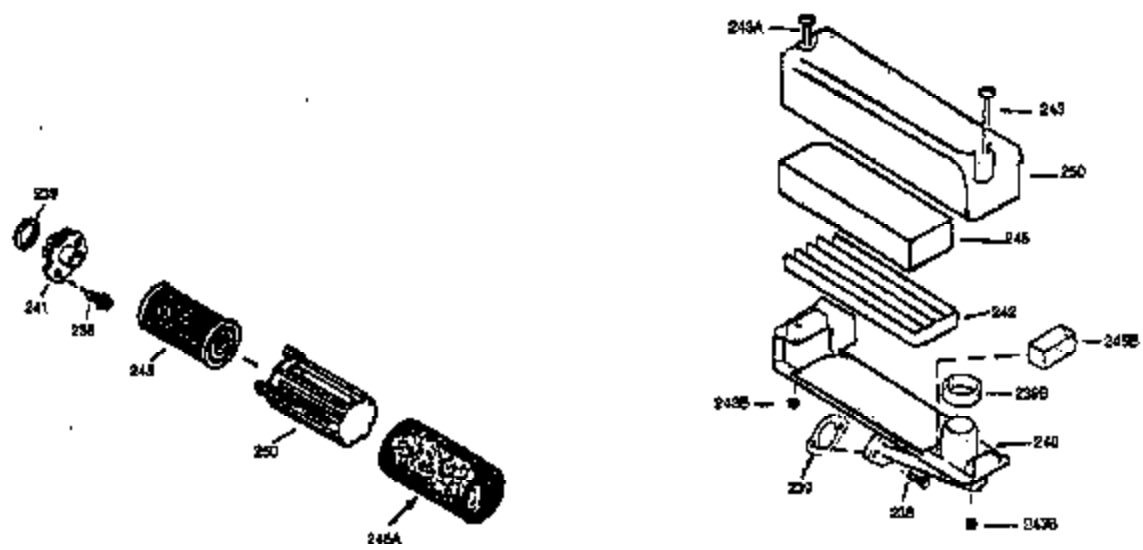

ILLUSTRATION SHOWS TYPICAL PARTS ONLY. ORDER BY PART NUMBER. PARTS NOT LISTED ARE SUPPLIED BY OEM.

VIEW 3 OF 3

Ref #	Part Number	Qty	Description
19	31361	1	Extension Spring
69	35261	1	* Mounting Flange Gasket
182	6201	2	Screw, 1/4-28 x 7/8"
185	36544	1	Intake Pipe
186	34337	1	Governor Link
209	30200	2	Screw, 10-24 x 9/16"
223	650451	2	Screw, 1/4-20 x 1"
238	650932	2	Screw, 10-32 x 49/64"
239	34338	1	* Air Cleaner Gasket
241	35797	1	Air Cleaner Collar
245	35066	1	Air Cleaner Filter
250	35065	1	Air Cleaner Cover