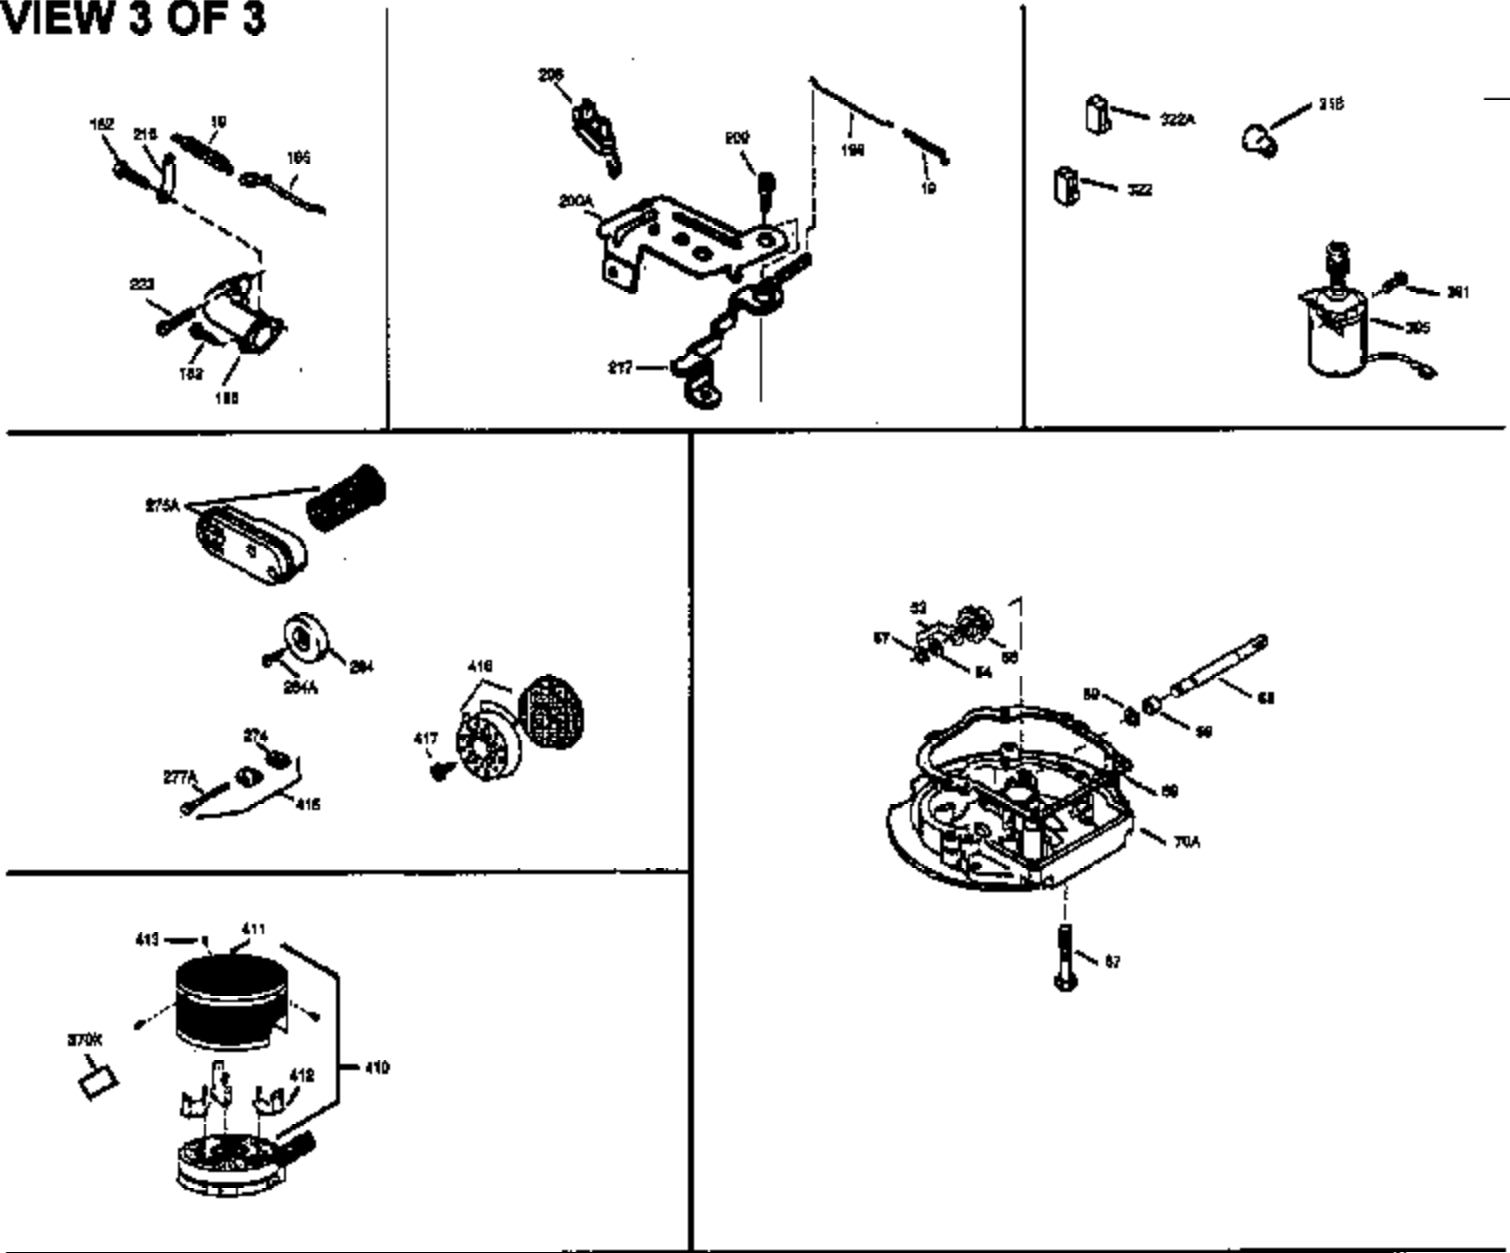

ILLUSTRATION SHOWS TYPICAL PARTS ONLY. ORDER BY PART NUMBER. PARTS NOT LISTED ARE SUPPLIED BY OEM.

VIEW 3 OF 3

Ref #	Part Number	Qty	Description
19	31361	1	Extension Spring
69	35261	1	* Mounting Flange Gasket
182	6201	2	Screw, 1/4-28 x 7/8"
185	36544	1	Intake Pipe
186	34337	1	Governor Link
209	30200	2	Screw, 10-24 x 9/16"
223	650451	2	Screw, 1/4-20 x 1"
238	650932	2	Screw, 10-32 x 49/64"
239	34338	1	* Air Cleaner Gasket
241	35797	1	Air Cleaner Collar
245	35066	1	Air Cleaner Filter
250	35065	1	Air Cleaner Cover