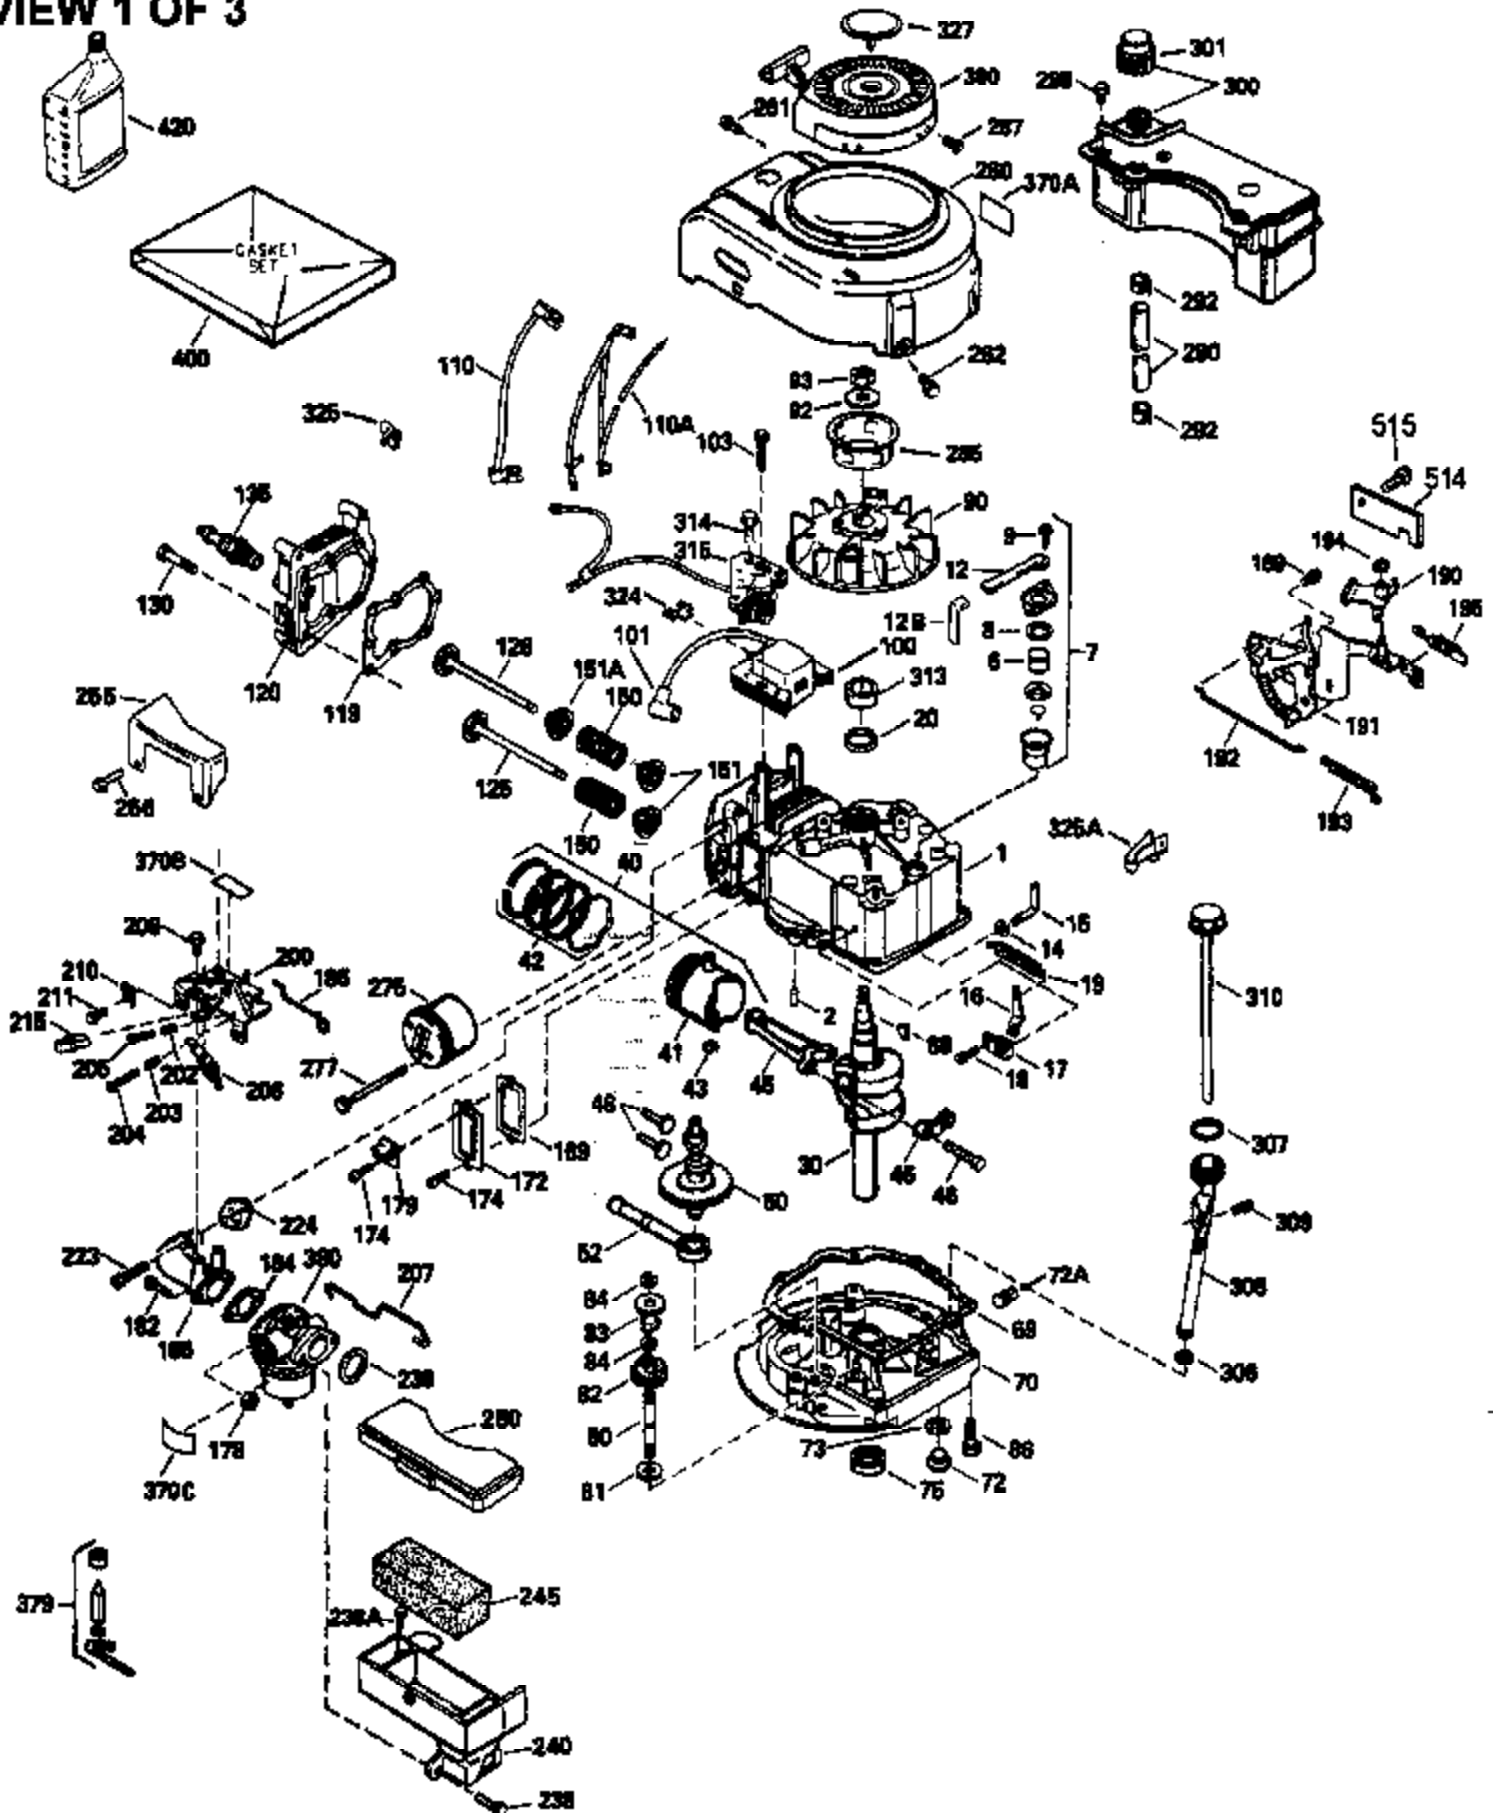

VIEW 1 OF 3

Ref #	Part Number	Qty	Description
1	36479A	1	Cylinder (Incl. 2,7,20 & 125)
2	26727	2	Dowel Pin
6	33734	1	Breather Element
7	36557	1	Breather Body Ass'y. (Incl. 6 & 12A)
12B	34695	1	Breather Tube Elbow
12B	34695	1	Breather Tube Elbow
12A	36558	1	Breather Cover & Tube (Incl. 12B)
14	28277	1	Washer
15	30589	1	Governor Rod (Incl. 14)
16	32651	1	Governor Lever
17	31335	1	Governor Lever Clamp
18	650548	1	Screw, 8-32 x 5/16"
19	31361	1	Extension Spring
20	32600	1	Oil Seal
30	35166	1	Crankshaft
40	35544A	1	Piston, Pin & Ring Set (Std.)
40	35545A	1	Piston, Pin & Ring Set (.010" OS)
40	35546	1	Piston, Pin & Ring Set (.020" OS)
41	35541	1	Piston & Pin Ass'y. (Std.) (Incl. 43)
41	35542	1	Piston & Pin Ass'y. (.010" OS) (Incl. 43)
41	35543	1	Piston & Pin Ass'y. (.020" OS) (Incl. 43)
42	35547A	1	Ring Set (Std.)
42	35548A	1	Ring Set (.010" OS)
42	35549	1	Ring Set (.020" OS)
43	20381	2	Piston Pin Retaining Ring
45	30963B	1	Connecting Rod Ass'y (Incl. 46)
46	32610A	2	Connecting Rod Bolt
48	27241	2	Valve Lifter
50	35992	1	Camshaft (MCR)
52	29914	1	Oil Pump Ass'y.
69	35261	1	* Mounting Flange Gasket
70	34311D	1	Mounting Flange (Incl. 72 thru 83)
72A	28534	1	Oil Drain Plug
72	36083	1	Oil Drain Plug
75	27897	1	Oil Seal
80	30574A	1	Governor Shaft
81	30590A	1	Washer
82	30591	1	Governor Gear Ass'y. (Incl. 81)
83	30588A	1	Governor Spool
86	650488	6	Screw, 1/4-20 x 1-1/4"
89	611004	1	Flywheel Key
90	611112	1	Flywheel
92	650815	1	Belleville Washer
93	650816	1	Flywheel Nut
100	34443A	1	Solid State Ignition
101	610118	1	Spark Plug Cover
103	651007	2	Screw, Torx T-15, 10-24 x 15/16"
110	34961	1	Ground Wire
119	36440	1	* Cylinder Head Gasket
120	36476	1	Cylinder Head
125	36471	1	Exhaust Valve (Std.) (Incl. 151)
125	36472	1	Exhaust Valve (1/32" OS) (Incl. 151)
126	29314B	1	Intake Valve (Std.) (Incl. 151)
126	29315C	1	Intake Valve (1/32" OS) (Incl. 151)
130	6021A	8	Screw, 5/16-18 x 1-1/2"
135	35395	1	Resistor Spark Plug (RJ19LM)
150	35991	2	Valve Spring
151	31673	2	Valve Spring Cap