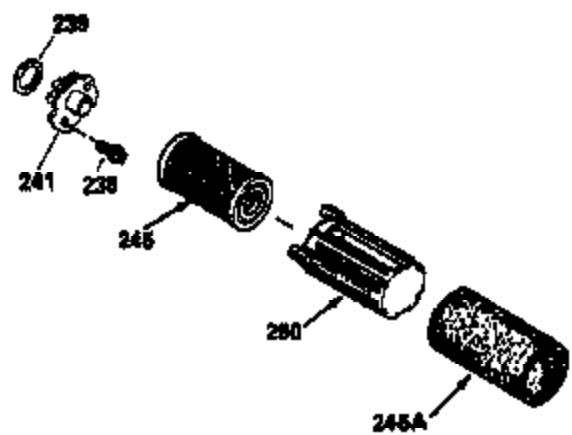

VIEW 3 OF 3

Ref #	Part Number	Qty	Description
12A	36558	1	Breather Cover & Tube (Incl. 12B)
19	31361	1	Extension Spring
69	35261	1	* Mounting Flange Gasket
182	6201	2	Screw, 1/4-28 x 7/8"
185	36544	1	Intake Pipe
186	34337	1	Governor Link
209	30200	2	Screw, 10-24 x 9/16"
223	650451	2	Screw, 1/4-20 x 1"
238	650932	2	Screw, 10-32 x 49/64"
239	34338	1	* Air Cleaner Gasket
241	35797	1	Air Cleaner Collar
245	35066	1	Air Cleaner Filter
250	35065	1	Air Cleaner Cover
275A	36664	1	Spark Arrestor Muffler (Optional) (Incl. 284,284A,416,417)
277	650988	2	Screw, 1/4-20 x 2-5/16"
284A	650760	1	Screw, 8-32 x 3/8" (Optional)
284	36663	1	Muffler Deflector (Incl. 284A)(Optional)
370K	36695	1	Starter Decal
416	36085	1	Spark Arrestor Kit (Incl. 417)(Optional)
417	650760	1	Screw, 8-32 x 3/8" (Optional)