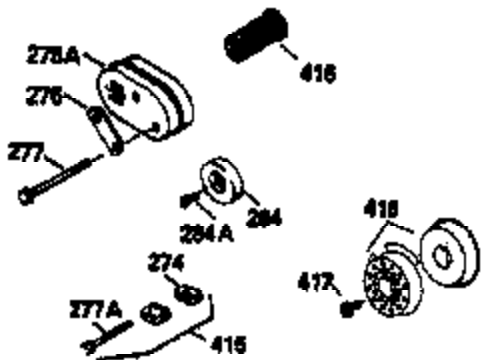

VIEW 3 OF 3

Ref #	Part Number	Qty	Description
12A	36558	1	Breather Cover & Tube (Incl. 12B)
19	31361	1	Extension Spring
69	35261	1	* Mounting Flange Gasket
182	6201	2	Screw, 1/4-28 x 7/8"
185	36544	1	Intake Pipe
186	34337	1	Governor Link
209	30200	2	Screw, 10-24 x 9/16"
223	650451	2	Screw, 1/4-20 x 1"
238	650932	2	Screw, 10-32 x 49/64"
239	34338	1	* Air Cleaner Gasket
241	35797	1	Air Cleaner Collar
245	35066	1	Air Cleaner Filter
250	35065	1	Air Cleaner Cover
275A	36664	1	Spark Arrestor Muffler (Optional) (Incl. 284,284A,416,417)
277	650988	2	Screw, 1/4-20 x 2-5/16"
284A	650760	1	Screw, 8-32 x 3/8" (Optional)
284	36663	1	Muffler Deflector (Incl. 284A)(Optional)
370K	36695	1	Starter Decal
416	36085	1	Spark Arrestor Kit (Incl. 417)(Optional)
417	650760	1	Screw, 8-32 x 3/8" (Optional)