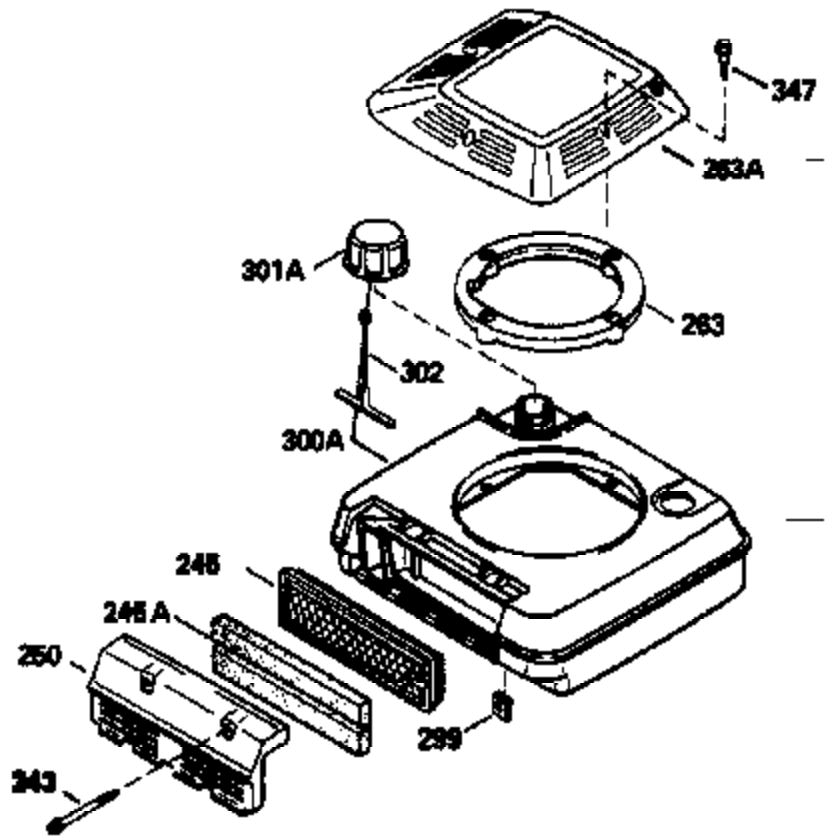

VIEW 2 OF 3

Ref #	Part Number	Qty	Description
12A	36558	1	Breather Cover & Tube (Incl. 12B)
238	650932	2	Screw, 10-32 x 49/64"
239	34338	1	* Air Cleaner Gasket
245	35066	1	Air Cleaner Filter
250	35065	1	Air Cleaner Cover
357	36412	1	Starter Rope Retainer
370K	36695	1	Starter Decal