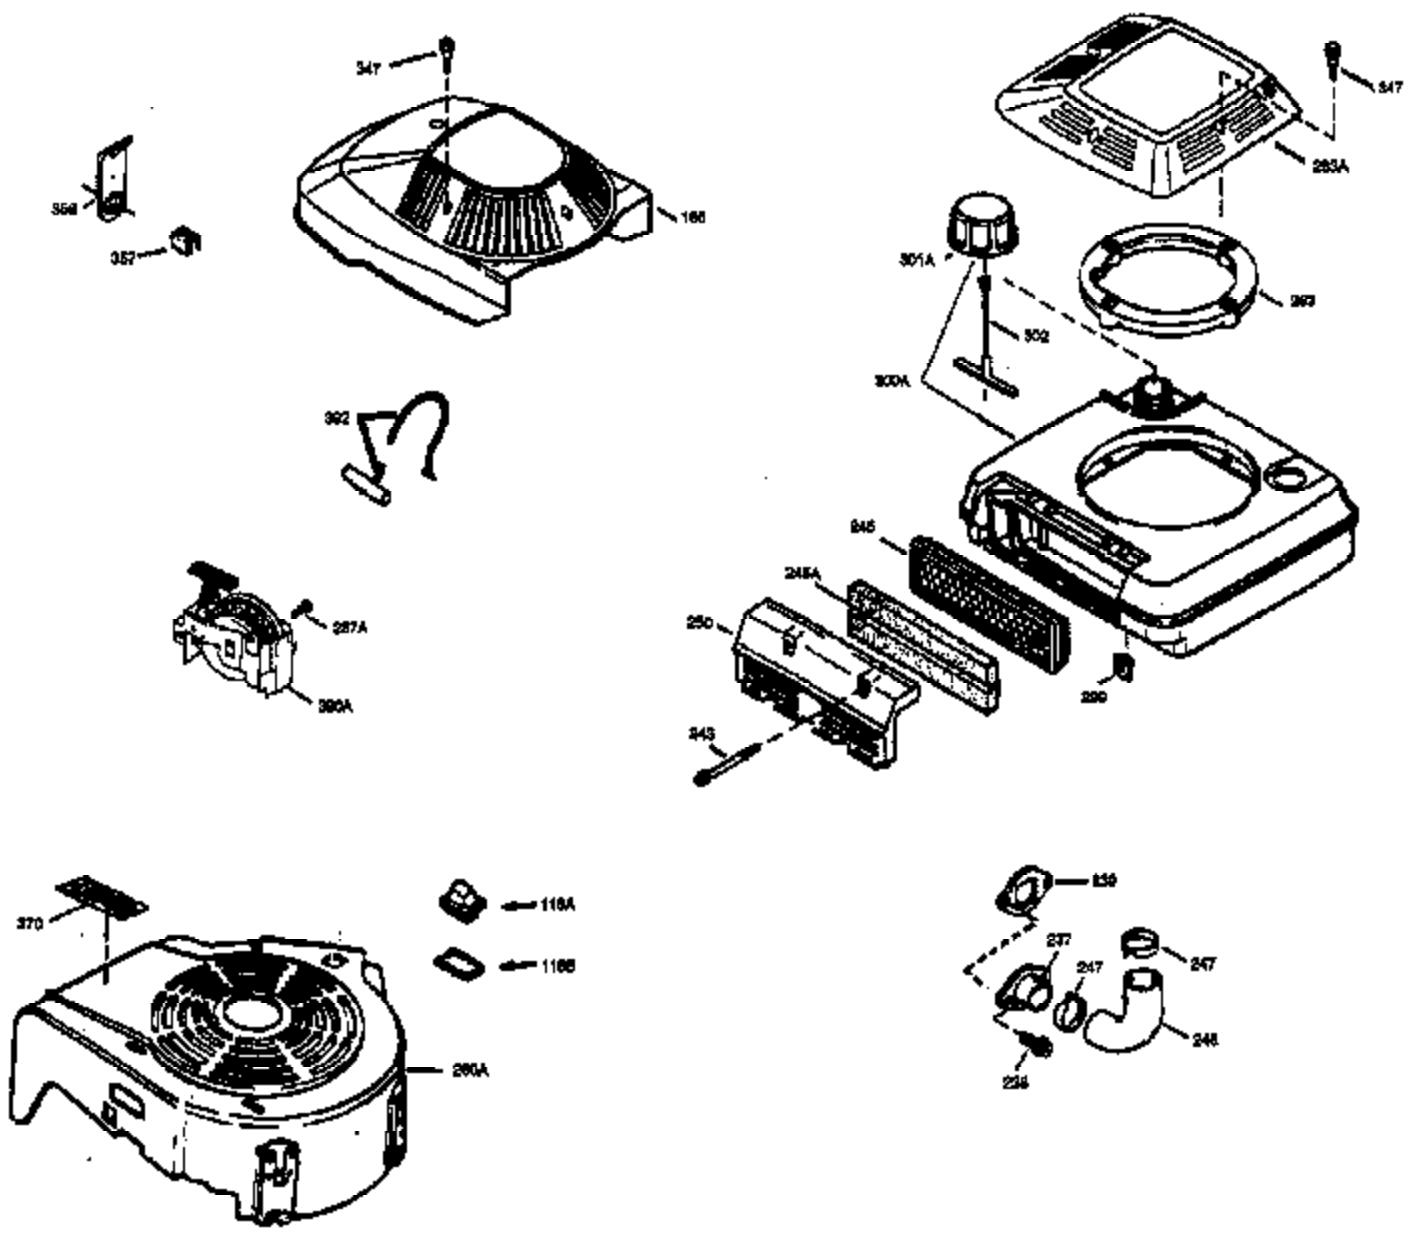

ILLUSTRATION SHOWS TYPICAL PARTS ONLY. ORDER BY PART NUMBER. PARTS NOT LISTED ARE SUPPLIED BY OEM.
VIEW 2 OF 3

Ref #	Part Number	Qty	Description
238	650932	2	Screw, 10-32 x 49/64"
239	34338	1	* Air Cleaner Gasket
245	35066	1	Air Cleaner Filter
250	35065	1	Air Cleaner Cover
275B	36424	1	Spark Arrestor Muffler (Optional)
354	35025	1	Staple
357	34985	1	Starter Rope Retainer
370	36260	1	Primer Decal