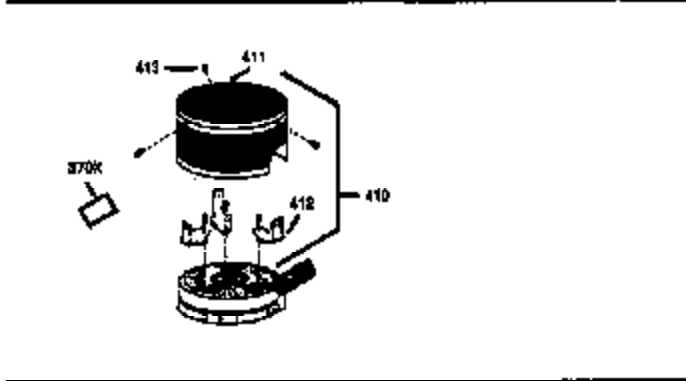

ILLUSTRATION SHOWS TYPICAL PARTS ONLY. ORDER BY PART NUMBER. PARTS NOT LISTED ARE SUPPLIED BY OEM.

VIEW 3 OF 3

Ref #	Part Number	Qty	Description
19	31361	1	Extension Spring
69	35261	1	* Mounting Flange Gasket
182	6201	2	Screw, 1/4-28 x 7/8"
185	36544	1	Intake Pipe
186	34337	1	Governor Link
209	30200	2	Screw, 10-24 x 9/16"
223	650451	2	Screw, 1/4-20 x 1"
238	650932	2	Screw, 10-32 x 49/64"
239	34338	1	* Air Cleaner Gasket
241	35797	1	Air Cleaner Collar
245	35066	1	Air Cleaner Filter
250	35065	1	Air Cleaner Cover