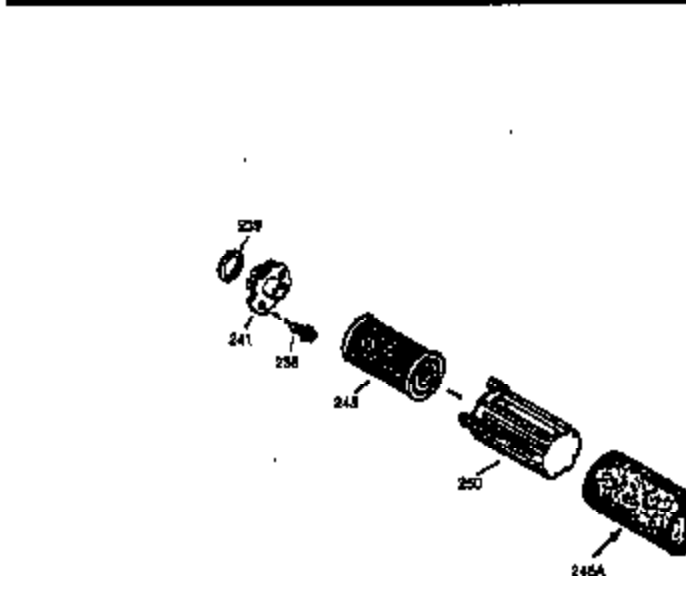

ILLUSTRATION SHOWS TYPICAL PARTS ONLY. ORDER BY PART NUMBER. PARTS NOT LISTED ARE SUPPLIED BY OEM.

VIEW 3 OF 3

Ref #	Part Number	Qty	Description
19	31361	1	Extension Spring
69	35261	1	* Mounting Flange Gasket
182	6201	2	Screw, 1/4-28 x 7/8"
185	36544	1	Intake Pipe
186	34337	1	Governor Link
209	30200	2	Screw, 10-24 x 9/16"
223	650451	2	Screw, 1/4-20 x 1"
238	650932	2	Screw, 10-32 x 49/64"
239	34338	1	* Air Cleaner Gasket
241	35797	1	Air Cleaner Collar
245	35066	1	Air Cleaner Filter
250	35065	1	Air Cleaner Cover