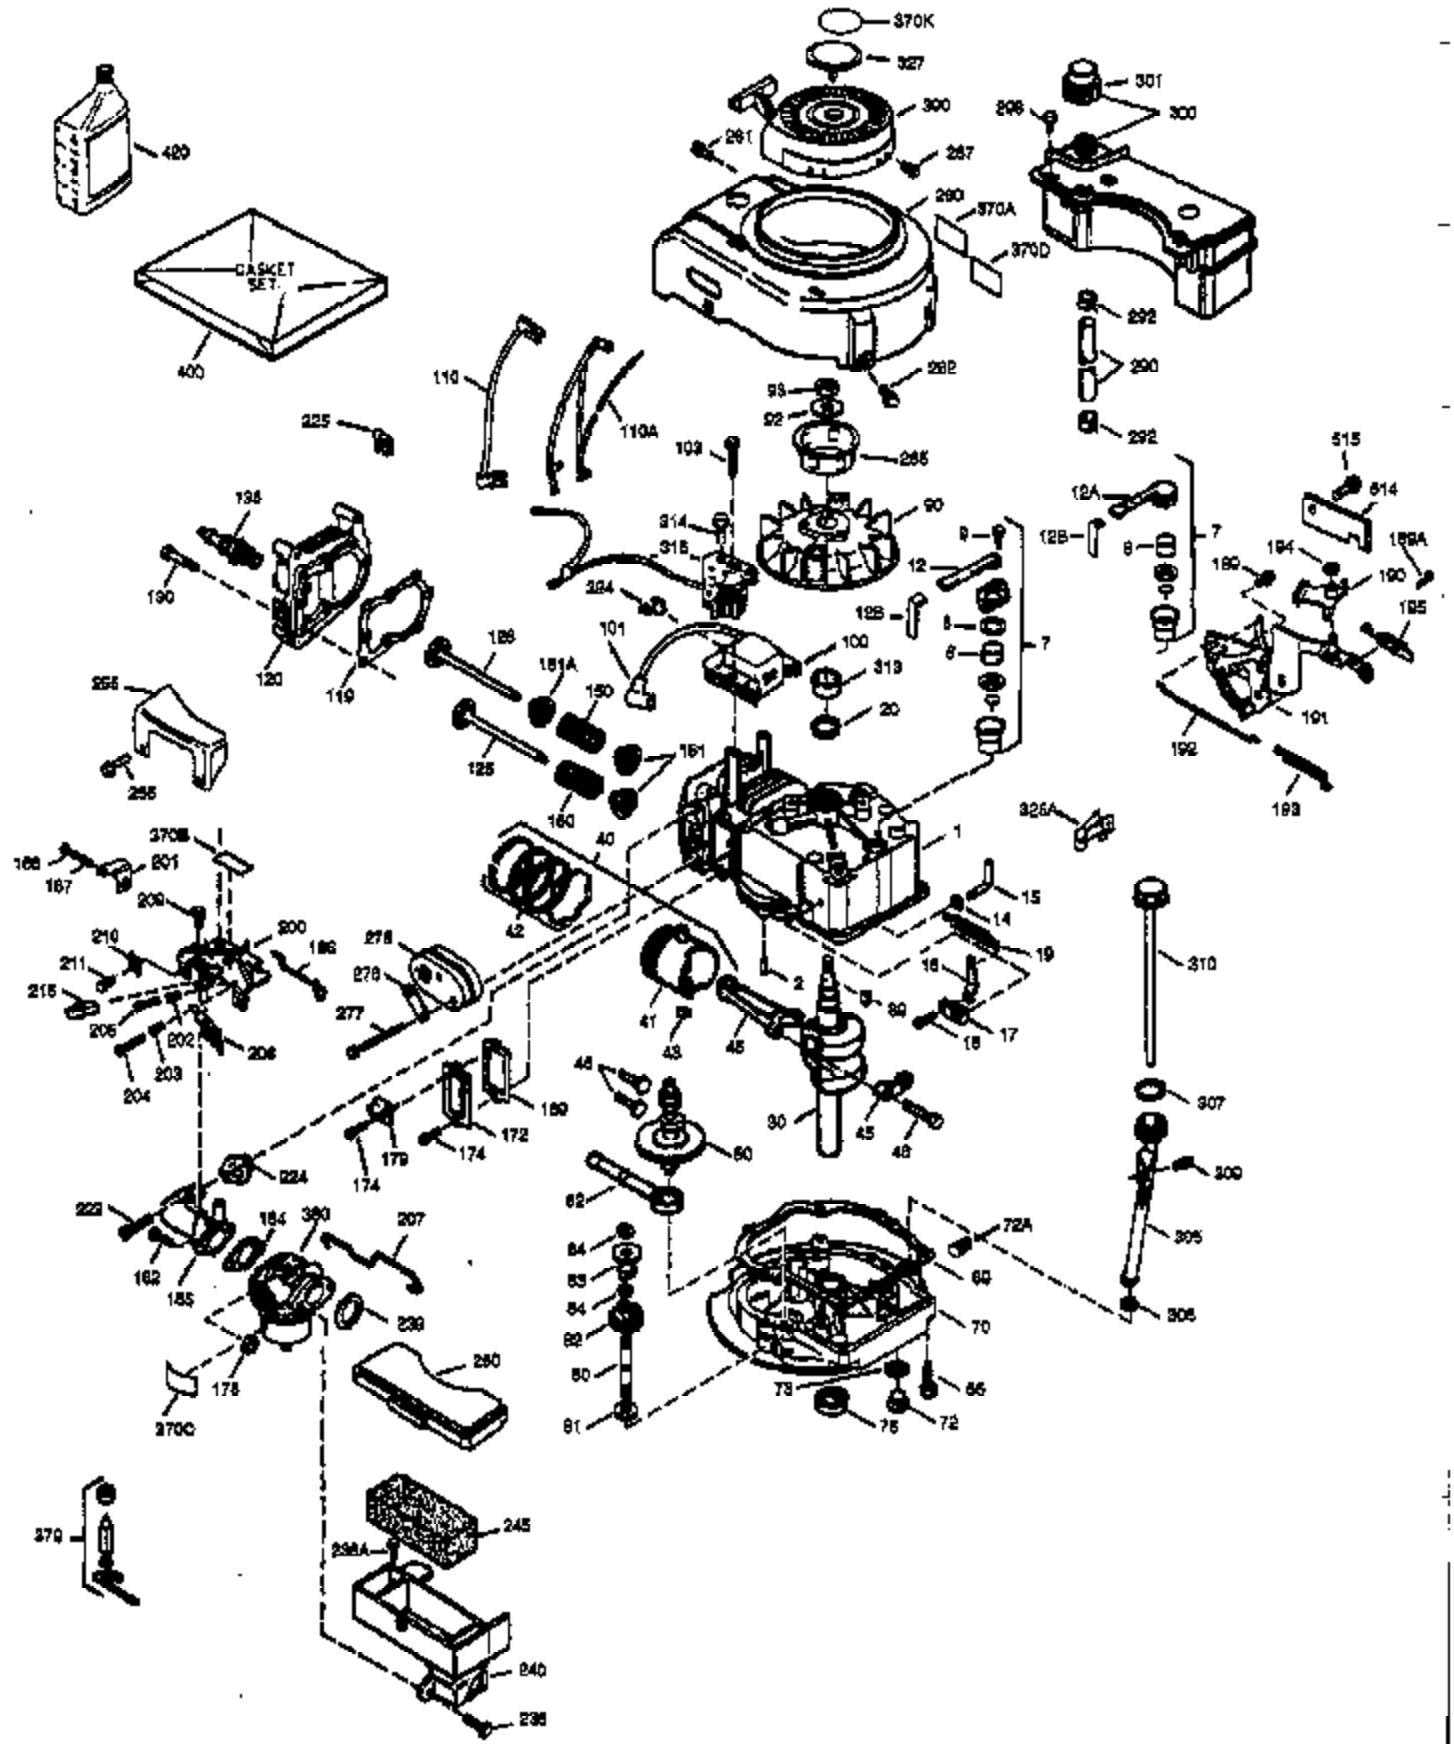

ILLUSTRATION SHOWS TYPICAL PARTS ONLY. ORDER BY PART NUMBER. PARTS NOT LISTED ARE SUPPLIED BY OEM.

VIEW 1 OF 3

Ref #	Part Number	Qty	Description
1	36479A	1	Cylinder (Incl. 2,7,20 & 125)
2	26727	2	Dowel Pin
6	33734	1	Breather Element
7	36557	1	Breather Body Ass'y. (Incl. 6 & 12A)
12A	36558	1	Breather Cover & Tube (Incl. 12B)
12B	34695	1	Breather Tube Elbow
14	28277	1	Washer
15	30589	1	Governor Rod (Incl. 14)
16	32651	1	Governor Lever
17	31335	1	Governor Lever Clamp
18	650548	1	Screw, 8-32 x 5/16"
19	31361	1	Extension Spring
20	32600	1	Oil Seal
30	35342	1	Crankshaft
40	35544A	1	Piston, Pin & Ring Set (Std.)
40	35545A	1	Piston, Pin & Ring Set (.010" OS)
40	35546	1	Piston, Pin & Ring Set (.020" OS)
41	35541	1	Piston & Pin Ass'y. (Std.) (Incl. 43)
41	35542	1	Piston & Pin Ass'y. (.010" OS) (Incl. 43)
41	35543	1	Piston & Pin Ass'y. (.020" OS) (Incl. 43)
42	35547A	1	Ring Set (Std.)
42	35548A	1	Ring Set (.010" OS)
42	35549	1	Ring Set (.020" OS)
43	20381	2	Piston Pin Retaining Ring
45	30963B	1	Connecting Rod Ass'y (Incl. 46)
46	32610A	2	Connecting Rod Bolt
48	27241	2	Valve Lifter
50	35992	1	Camshaft (MCR)
52	29914	1	Oil Pump Ass'y.
69	35261	1	* Mounting Flange Gasket
70	34311D	1	Mounting Flange (Incl. 72 thru 83)
72	36083	1	Oil Drain Plug
75	27897	1	Oil Seal
80	30574A	1	Governor Shaft
81	30590A	1	Washer
82	30591	1	Governor Gear Ass'y. (Incl. 81)
83	30588A	1	Governor Spool
86	650488	6	Screw, 1/4-20 x 1-1/4"
89	611004	1	Flywheel Key
90	611112	1	Flywheel
92	650815	1	Belleville Washer
93	650816	1	Flywheel Nut
100	34443A	1	Solid State Ignition
101	610118	1	Spark Plug Cover
103	650814	2	Screw, Torx T-15, 10-24 x 1"
110	34961	1	Ground Wire
119	36440	1	* Cylinder Head Gasket
120	36476	1	Cylinder Head
125	36471	1	Exhaust Valve (Std.) (Incl. 151)
125	36472	1	Exhaust Valve (1/32" OS) (Incl. 151)
126	29314B	1	Intake Valve (Std.) (Incl. 151)
126	29315C	1	Intake Valve (1/32" OS) (Incl. 151)
130	6021A	8	Screw, 5/16-18 x 1-1/2"
135	35395	1	Resistor Spark Plug (RJ19LM)
150	35991	2	Valve Spring
151	31673	2	Valve Spring Cap
169	27234A	1	* Valve Cover Gasket
172	32755	1	Valve Cover