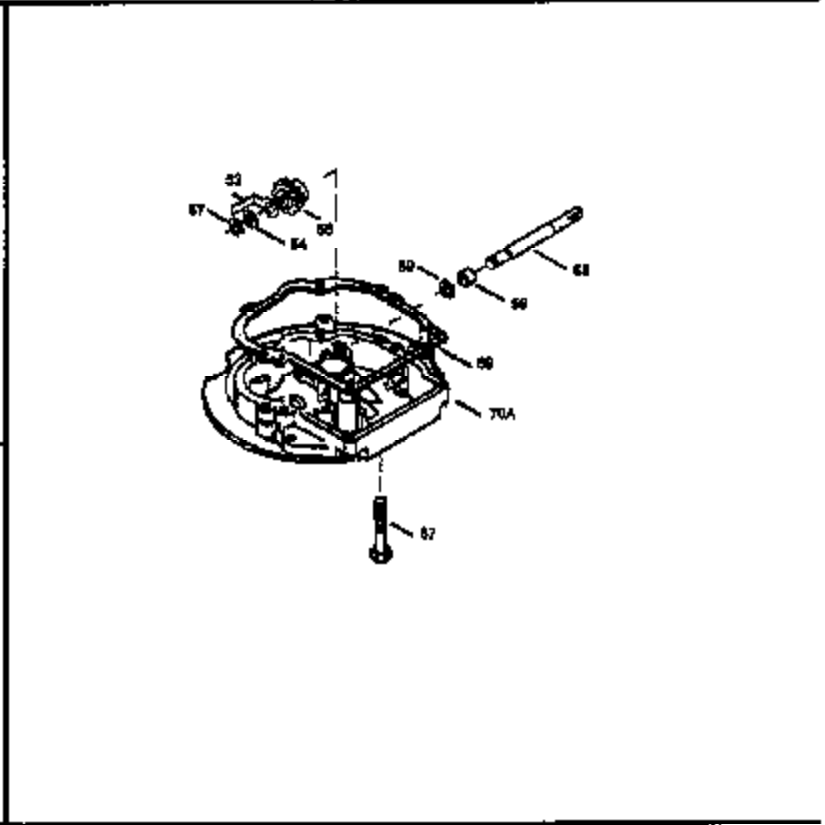

ILLUSTRATION SHOWS TYPICAL PARTS ONLY. ORDER BY PART NUMBER. PARTS NOT LISTED ARE SUPPLIED BY OEM.

VIEW 3 OF 3

Ref #	Part Number	Qty	Description
19	31361	1	Extension Spring
69	35261	1	* Mounting Flange Gasket
182	6201	2	Screw, 1/4-28 x 7/8"
185	36544	1	Intake Pipe
186	34337	1	Governor Link
209	30200	2	Screw, 10-24 x 9/16"
223	650451	2	Screw, 1/4-20 x 1"
238	650932	2	Screw, 10-32 x 49/64"
239	34338	1	* Air Cleaner Gasket
241	35797	1	Air Cleaner Collar
245	35066	1	Air Cleaner Filter
250	35065	1	Air Cleaner Cover