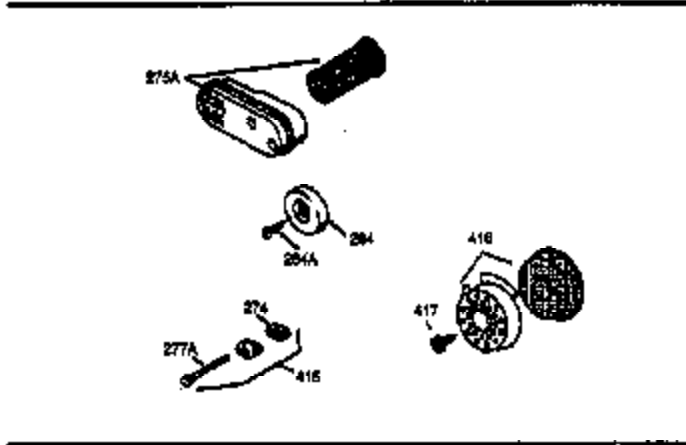

ILLUSTRATION SHOWS TYPICAL PARTS ONLY. ORDER BY PART NUMBER. PARTS NOT LISTED ARE SUPPLIED BY OEM.

VIEW 3 OF 3

Ref #	Part Number	Qty	Description
19	31361	1	Extension Spring
69	35261	1	* Mounting Flange Gasket
182	6201	2	Screw, 1/4-28 x 7/8"
185	36544	1	Intake Pipe
186	34337	1	Governor Link
209	30200	2	Screw, 10-24 x 9/16"
223	650451	2	Screw, 1/4-20 x 1"
238	650932	2	Screw, 10-32 x 49/64"
239	34338	1	* Air Cleaner Gasket
241	35797	1	Air Cleaner Collar
245	35066	1	Air Cleaner Filter
250	35065	1	Air Cleaner Cover