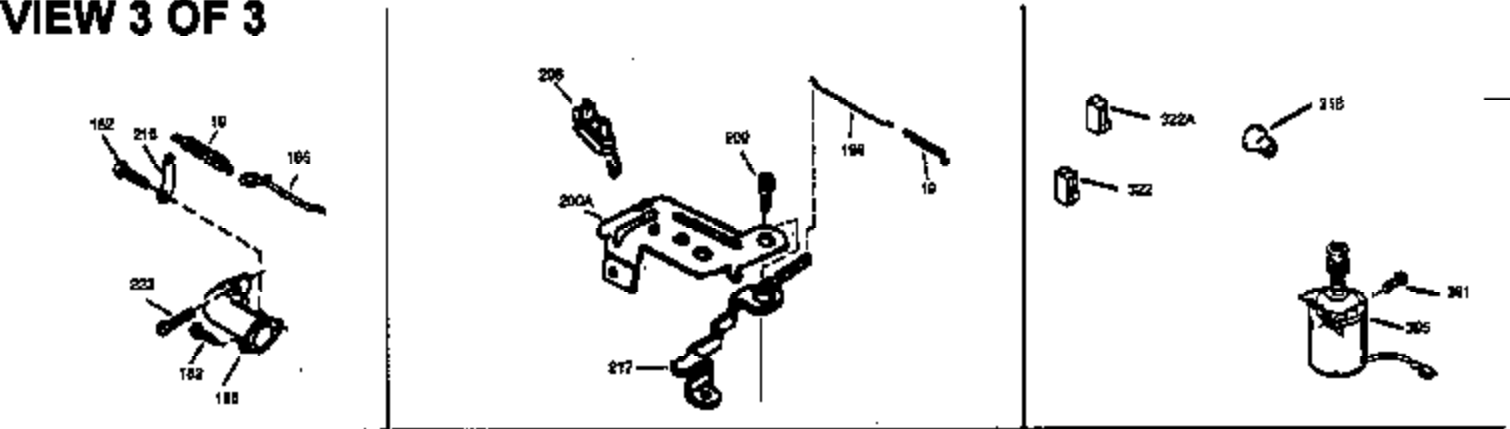

ILLUSTRATION SHOWS TYPICAL PARTS ONLY. ORDER BY PART NUMBER. PARTS NOT LISTED ARE SUPPLIED BY OEM.

VIEW 3 OF 3

Ref #	Part Number	Qty	Description
19	31361	1	Extension Spring
69	35261	1	* Mounting Flange Gasket
182	6201	2	Screw, 1/4-28 x 7/8"
185	36544	1	Intake Pipe
186	34337	1	Governor Link
209	30200	2	Screw, 10-24 x 9/16"
223	650451	2	Screw, 1/4-20 x 1"
238	650932	2	Screw, 10-32 x 49/64"
239	34338	1	* Air Cleaner Gasket
241	35797	1	Air Cleaner Collar
245	35066	1	Air Cleaner Filter
250	35065	1	Air Cleaner Cover