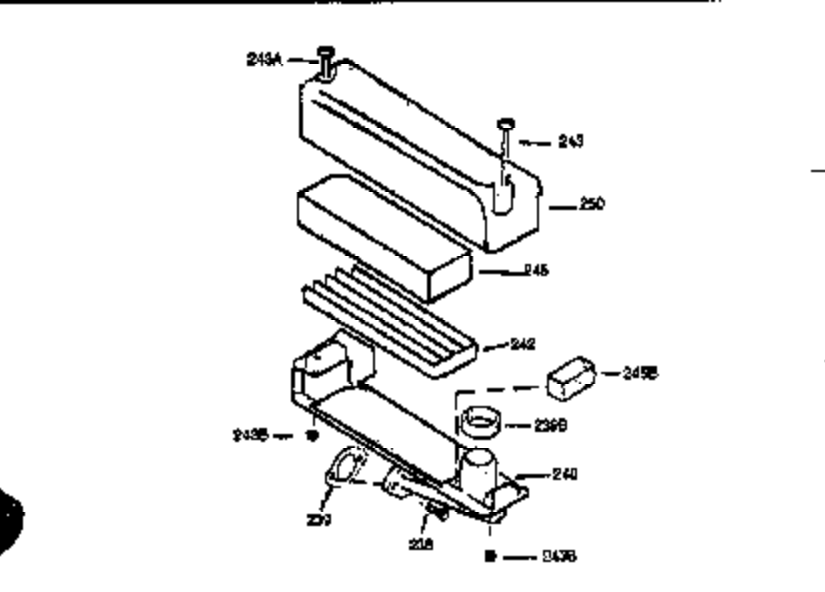

ILLUSTRATION SHOWS TYPICAL PARTS ONLY. ORDER BY PART NUMBER. PARTS NOT LISTED ARE SUPPLIED BY OEM.

VIEW 3 OF 3

Ref #	Part Number	Qty	Description
19	31361	1	Extension Spring
69	35261	1	* Mounting Flange Gasket
182	6201	2	Screw, 1/4-28 x 7/8"
185	36544	1	Intake Pipe
186	34337	1	Governor Link
209	30200	2	Screw, 10-24 x 9/16"
223	650451	2	Screw, 1/4-20 x 1"
238	650932	2	Screw, 10-32 x 49/64"
239	34338	1	* Air Cleaner Gasket
241	35797	1	Air Cleaner Collar
245	35066	1	Air Cleaner Filter
250	35065	1	Air Cleaner Cover