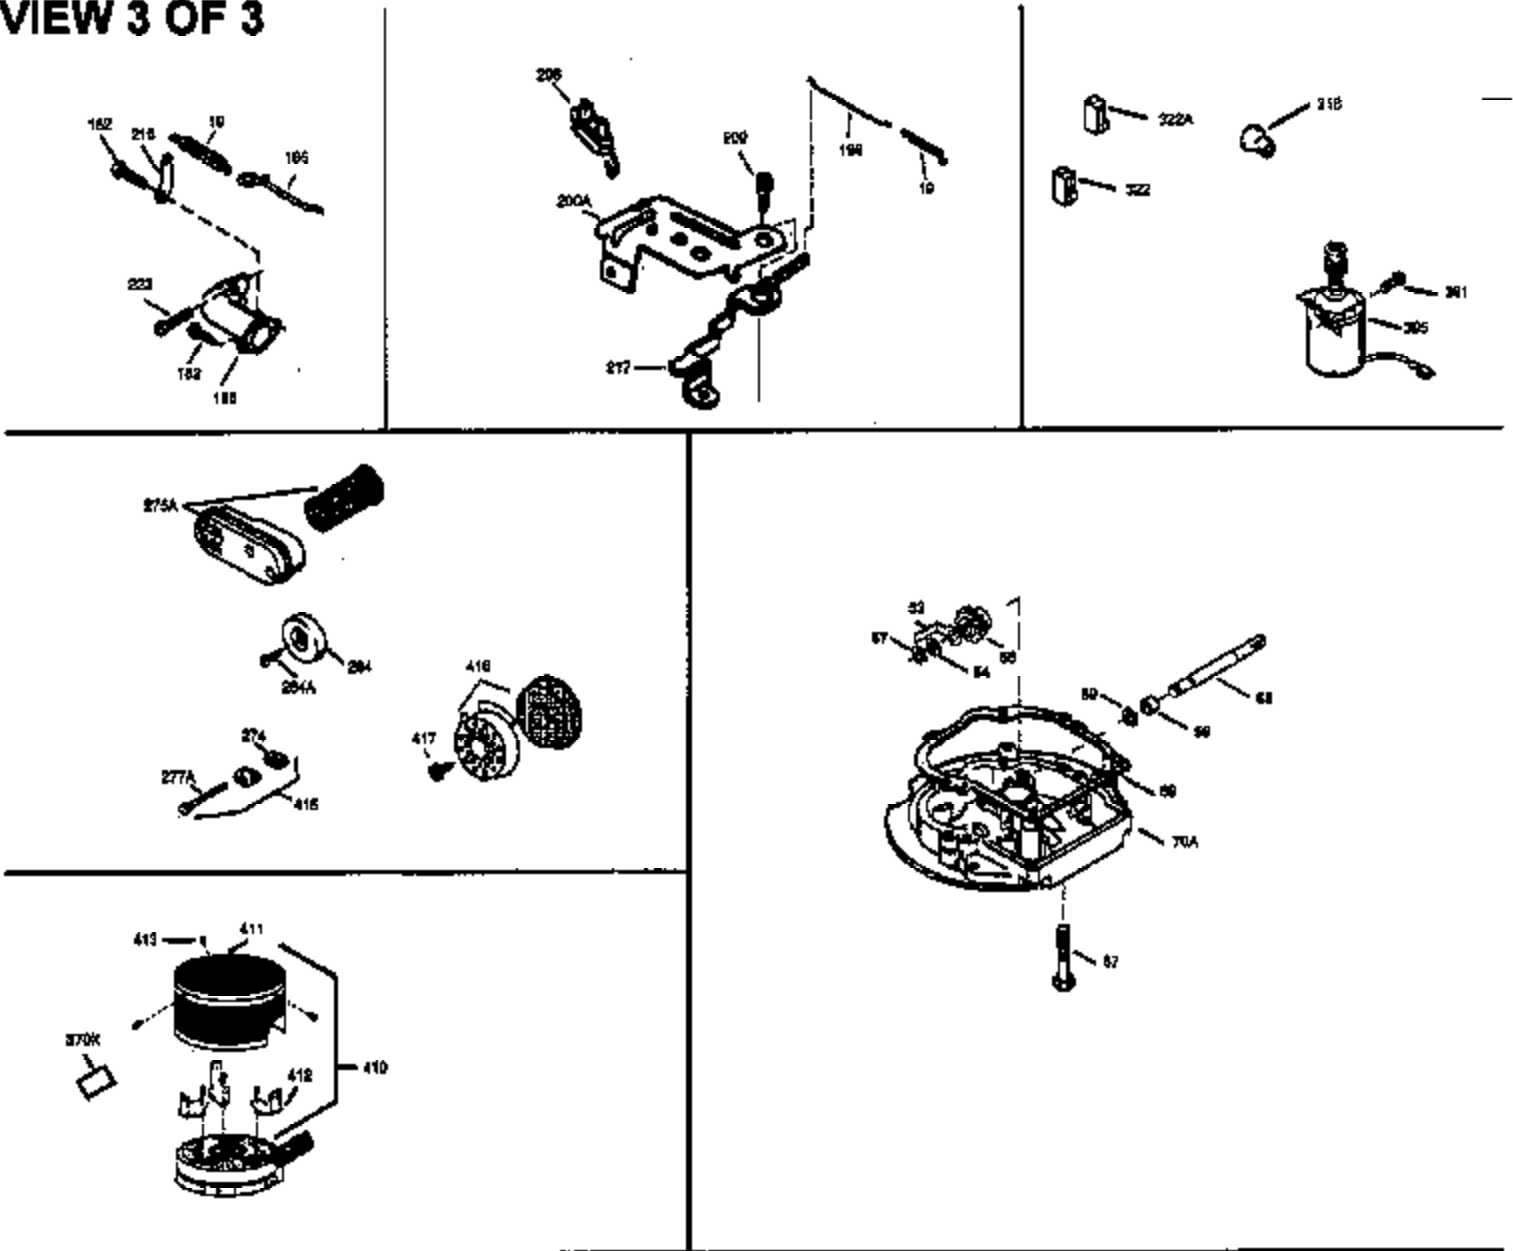

Ref #	Part Number	Qty	Description
238	650932	2	Screw, 10-32 x 49/64"
239	34338	1	* Air Cleaner Gasket
245	35066	1	Air Cleaner Filter
250	35065	1	Air Cleaner Cover
357	36412	1	Starter Rope Retainer

ILLUSTRATION SHOWS TYPICAL PARTS ONLY. ORDER BY PART NUMBER. PARTS NOT LISTED ARE SUPPLIED BY OEM.

VIEW 3 OF 3