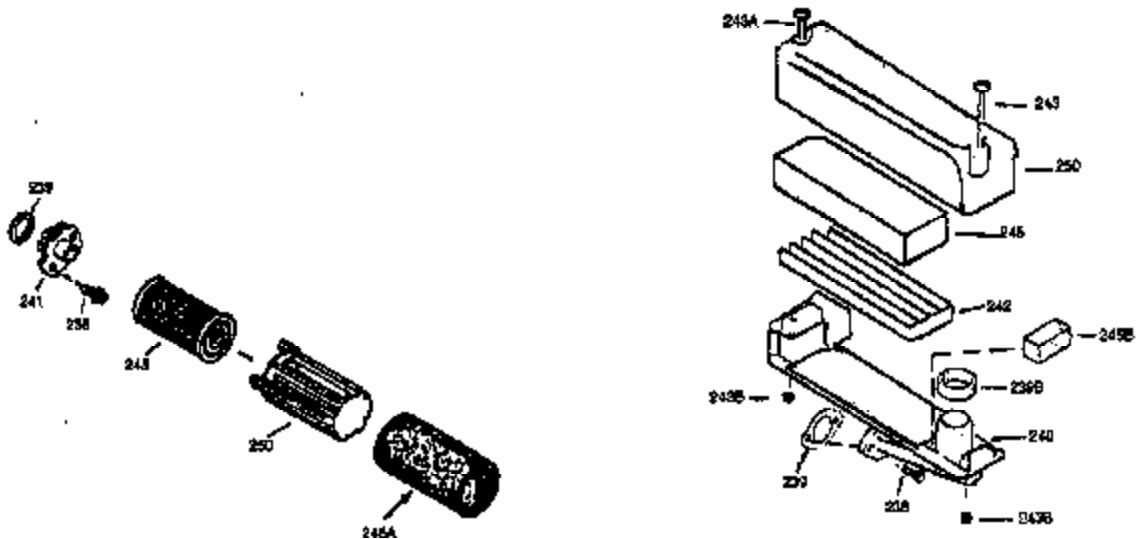

Ref #	Part Number	Qty	Description
238	650932	2	Screw, 10-32 x 49/64"
239	34338	1	* Air Cleaner Gasket
245	35066	1	Air Cleaner Filter
250	35065	1	Air Cleaner Cover
357	36412	1	Starter Rope Retainer

ILLUSTRATION SHOWS TYPICAL PARTS ONLY. ORDER BY PART NUMBER. PARTS NOT LISTED ARE SUPPLIED BY OEM.

VIEW 3 OF 3