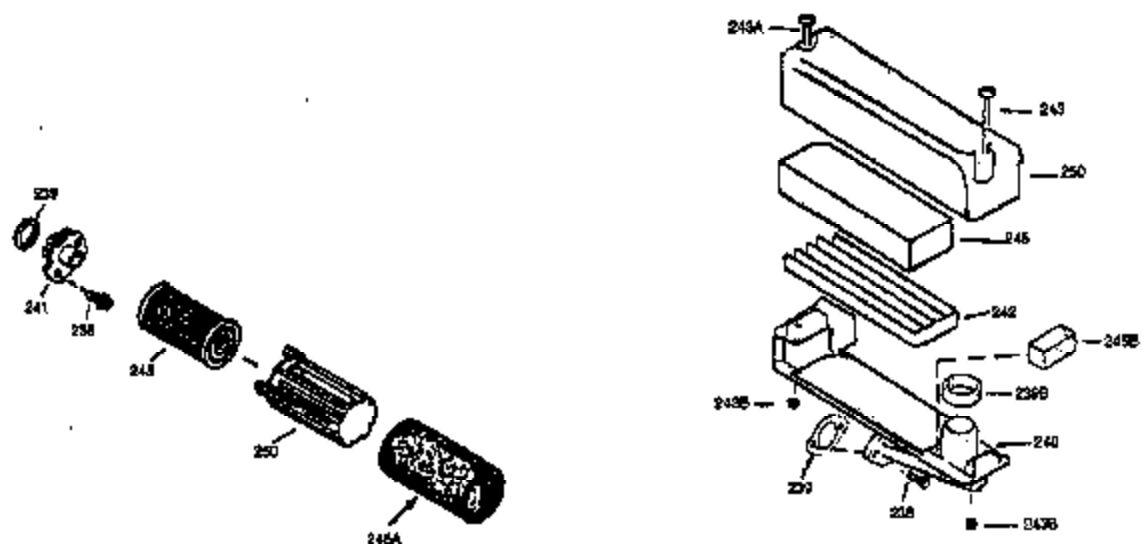

ILLUSTRATION SHOWS TYPICAL PARTS ONLY. ORDER BY PART NUMBER. PARTS NOT LISTED ARE SUPPLIED BY OEM.

VIEW 3 OF 3

Ref #	Part Number	Qty	Description
19	31361	1	Extension Spring
53	31745	1	Washer
54	31787	1	Washer
55	31748	1	P.T.O. Shaft
56	31746	1	L.H. Worm Gear
57	31749	1	Retaining Ring
58	31744	1	Oil Seal
59	31747	1	Washer
69	35261	1	* Mounting Flange Gasket
87	650492	1	Screw, 1/4-20 x 2-1/4"
182	6201	2	Screw, 1/4-28 x 7/8"
185	31384A	1	Intake Pipe (Incl. 224)
186	34337	1	Governor Link
206	610973	1	Terminal
209	30200	2	Screw, 10-24 x 9/16"
223	650451	2	Screw, 1/4-20 x 1"
238	650932	2	Screw, 10-32 x 49/64"
239	34338	1	* Air Cleaner Gasket
241	35797	1	Air Cleaner Collar
245	35066	1	Air Cleaner Filter
250	35065	1	Air Cleaner Cover