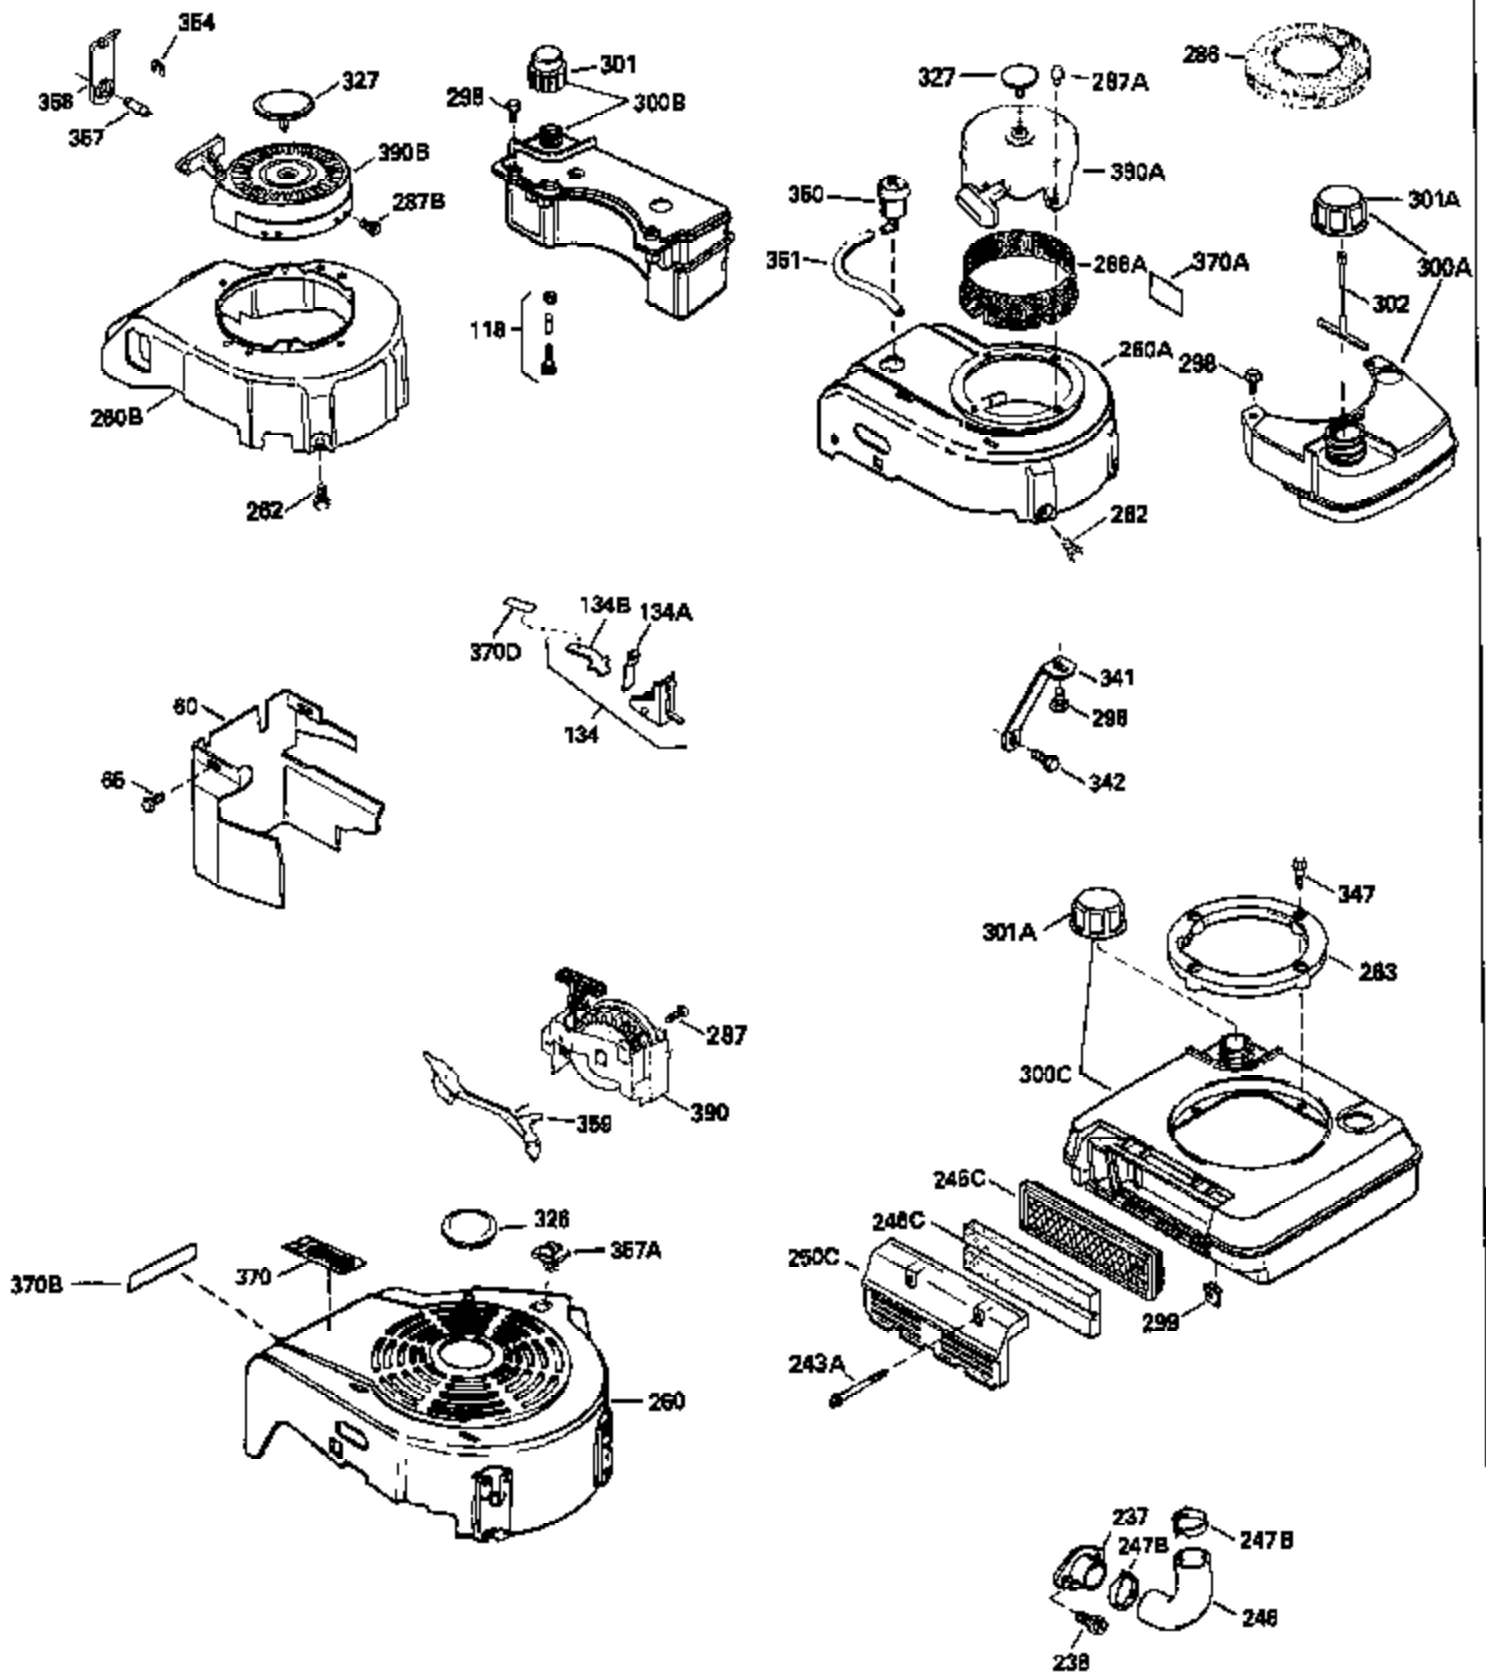

ILLUSTRATION SHOWS TYPICAL PARTS ONLY. ORDER BY PART NUMBER. PARTS NOT LISTED ARE SUPPLIED BY OEM.

Ref #	Part Number	Qty	Description
12B	34695	1	Breather Tube Elbow
238	650932	2	Screw, 10-32 x 49/64"
260	36420A	1	Blower Housing
262	650831	2	Screw, 1/4-20 x 1/2"
287	650926	2	Screw, 8-32 x 21/64"
298	28763	3	Screw, 10-32 x 35/64"
301	35355	1	Fuel Cap
325A	34246	1	Wire Clip
327	35392	1	Starter Plug
370A	36261	1	Lubrication Decal
390	590688	1	Rewind Starter (NOTE: This engine could have been built with 590686 starter. Refer to the design of the air intake louvers for part identification. Individual starter parts do not interchange.)