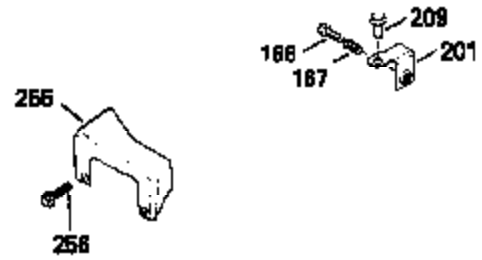

Ref #	Part Number	Qty	Description
12B	34695	1	Breather Tube Elbow
19	31361	1	Extension Spring
53	31745	1	Tang Washer
54	31787	1	Washer
55	31748	1	P.T.O. Shaft
56	31746	1	L.H. Worm Gear
57	31749	1	Retaining Ring
58	31744	1	Oil Seal
59	31747	1	Washer
69	35261	1	* Mounting Flange Gasket
87	650492	1	Screw, 1/4-20 x 2-1/4"
182	6201	2	Screw, 1/4-28 x 7/8"
185	31384A	1	Intake Pipe (Incl. 224)
186	34337	1	Governor Link
209	30200	2	Screw, 10-24 x 9/16"
223	650451	2	Screw, 1/4-20 x 1"
238	650932	2	Screw, 10-32 x 49/64"
241	35797	1	Air Cleaner Collar
245	35066	1	Air Cleaner Filter
250	35065	1	Air Cleaner Cover
255	35177	1	Steed Control Cover
256	650807	2	Screw, 10-32 x 27/64"
325A	34246	1	Wire Clip