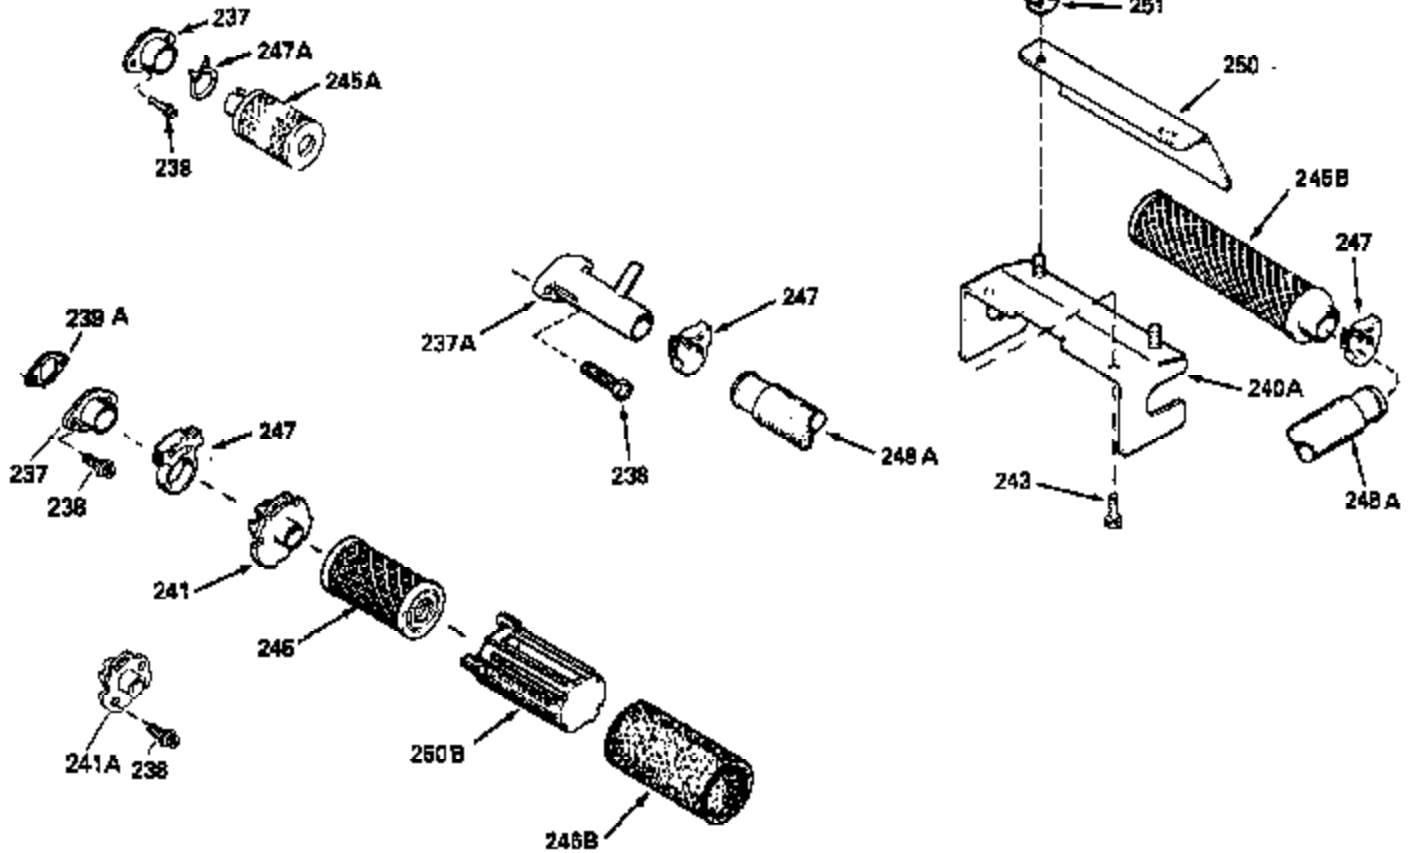

Ref #	Part Number	Qty	Description
12B	34695	1	Breather Tube Elbow
19	31361	1	Extension Spring
53	31745	1	Tang Washer
54	31787	1	Washer
55	31748	1	P.T.O. Shaft
56	31746	1	L.H. Worm Gear
57	31749	1	Retaining Ring
58	31744	1	Oil Seal
59	31747	1	Washer
69	35261	1	* Mounting Flange Gasket
87	650492	1	Screw, 1/4-20 x 2-1/4"
182	6201	2	Screw, 1/4-28 x 7/8"
185	31384A	1	Intake Pipe (Incl. 224)
186	34337	1	Governor Link
209	30200	2	Screw, 10-24 x 9/16"
223	650451	2	Screw, 1/4-20 x 1"
238	650932	2	Screw, 10-32 x 49/64"
241	35797	1	Air Cleaner Collar
245	35066	1	Air Cleaner Filter
250	35065	1	Air Cleaner Cover
255	35177	1	Steed Control Cover
256	650807	2	Screw, 10-32 x 27/64"
325A	34246	1	Wire Clip