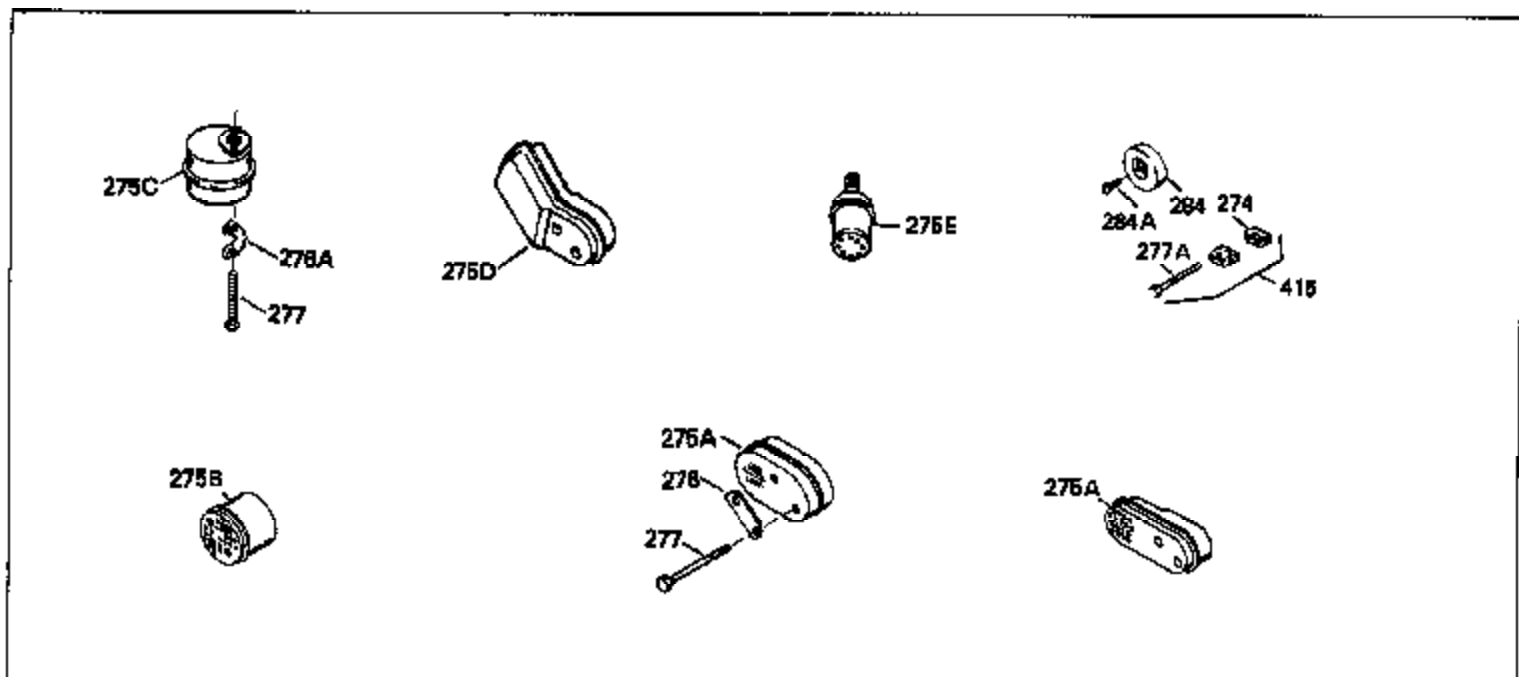

Ref #	Part Number	Qty	Description
12B	34695	1	Breather Tube Elbow
110A	34084	1	Ground Wire (10.345")
325A	34246	1	Wire Clip