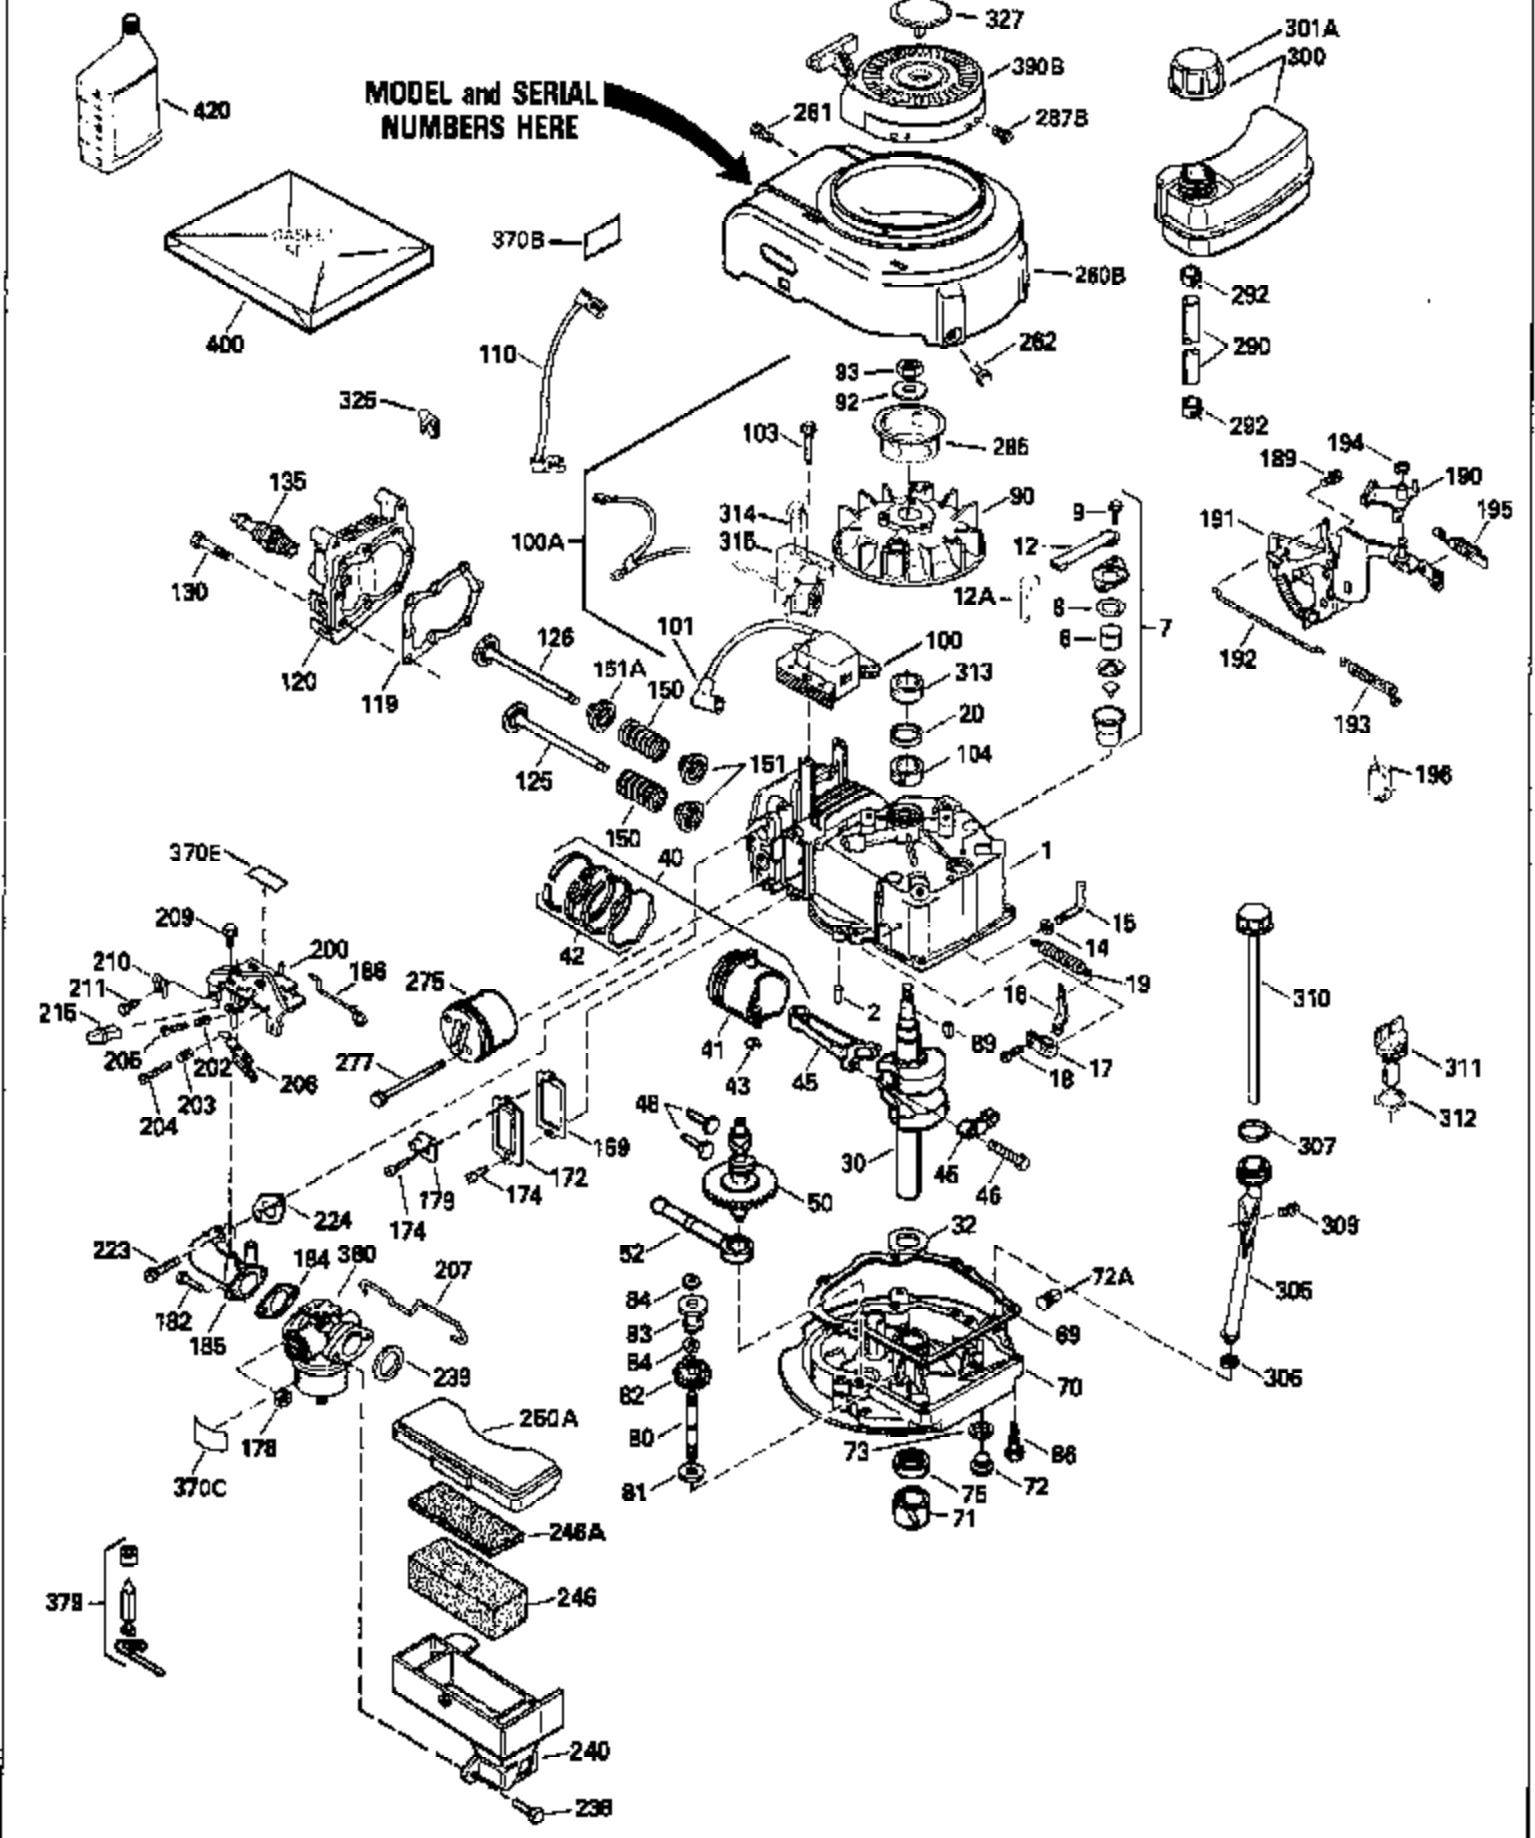

ILLUSTRATION SHOWS TYPICAL PARTS ONLY. ORDER BY PART NUMBER. PARTS NOT LISTED ARE SUPPLIED BY OEM.

MODEL and SERIAL
NUMBERS HERE

Ref #	Part Number	Qty	Description
1	36479	1	Cylinder (Incl. 2 & 20)
2	26727	2	Dowel Pin
6	33734	1	Breather Element
7	34214A	1	Breather Ass'y. (Incl. 6, 8, 9 & 12)
8	33735	1	* Breather Gasket
9	30200	2	Screw, 10-24 x 9/16"
12B	34695	1	Breather Tube Elbow
12A	33886	1	Breather Tube
14	28277	1	Washer
15	31513	1	Governor Rod (Incl. 14)
16	31383A	1	Governor Lever
17	31335	1	Governor Lever Clamp
18	650548	1	Screw, 8-32 x 5/16"
19	31361	1	Extension Spring
20	32600	1	Oil Seal
30	34451	1	Crankshaft
40	35544A	1	Piston, Pin & Ring Set (Std.)
40	35545A	1	Piston, Pin & Ring Set (.010" OS)
40	35546	1	Piston, Pin & Ring Set (.020" OS)
41	35541	1	Piston & Pin Ass'y. (Std.) (Incl. 43)
41	35542	1	Piston & Pin Ass'y. (.010" OS) (Incl. 43)
41	35543	1	Piston & Pin Ass'y. (.020" OS) (Incl. 43)
42	35547A	1	Ring Set (Std.)
42	35548A	1	Ring Set (.010" OS)
42	35549	1	Ring Set (.020" OS)
43	20381	2	Piston Pin Retaining Ring
45	30963B	1	Connecting Rod Ass'y (Incl. 46)
46	32610A	2	Connecting Rod Bolt
48	27241	2	Valve Lifter
50	35990	1	Camshaft (BCR)
52	29914	1	Oil Pump Ass'y.
69	35261	1	* Mounting Flange Gasket
70	33521E	1	Mounting Flange (Incl. 72 thru 83, 31 1 & 312)
72	36083	1	Oil Drain Plug
75	26208	1	Oil Seal
80	30574A	1	Governor Shaft
81	30590A	1	Washer
82	30591	1	Governor Gear Ass'y. (Incl. 81)
83	30588A	1	Governor Spool
86	650488	5	Screw, 1/4-20 x 1-1/4"
89	611004	1	Flywheel Key
90	611112	1	Flywheel
92	650815	1	Belleville Washer
93	650816	1	Flywheel Nut
100	34443A	1	Solid State Ignition
101	610118	1	Spark Plug Cover
103	650814	2	Screw, Torx T-15, 10-24 x 1"
110	36230	1	Ground Wire (8.940")
119	36440	1	* Cylinder Head Gasket
120	36476	1	Cylinder Head
125	36471	1	Exhaust Valve (Std.) (Incl. 151)
125	36472	1	Exhaust Valve (1/32" OS) (Incl. 151)
126	29314B	1	Intake Valve (Std.) (Incl. 151)
126	29315C	1	Intake Valve (1/32" OS) (Incl. 151)
130	6021A	8	Screw, 5/16-18 x 1-1/2"
135	35395	1	Resistor Spark Plug (RJ19LM)
150	35991	2	Valve Spring
151	31673	2	Valve Spring Cap