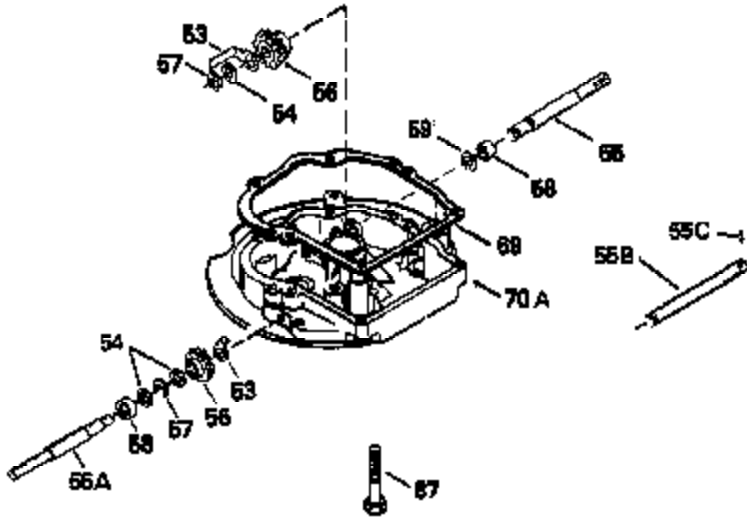

Ref #	Part Number	Qty	Description
12B	34695	1	Breather Tube Elbow
19	31361	1	Extension Spring
53	31745	1	Tang Washer
54	31787	1	Washer
55	31748	1	P.T.O. Shaft
56	31746	1	L.H. Worm Gear
57	31749	1	Retaining Ring
58	31744	1	Oil Seal
59	31747	1	Washer
69	35261	1	* Mounting Flange Gasket
87	650492	1	Screw, 1/4-20 x 2-1/4"
182	6201	2	Screw, 1/4-28 x 7/8"
185	31384A	1	Intake Pipe (Incl. 224)
186	34337	1	Governor Link
209	30200	2	Screw, 10-24 x 9/16"
223	650451	2	Screw, 1/4-20 x 1"
238	650932	2	Screw, 10-32 x 49/64"
241	35797	1	Air Cleaner Collar
245	35066	1	Air Cleaner Filter
250	35065	1	Air Cleaner Cover
255	35177	1	Steed Control Cover
256	650807	2	Screw, 10-32 x 27/64"
325A	34246	1	Wire Clip