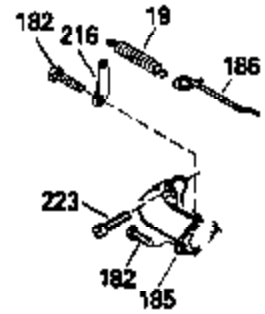

Ref #	Part Number	Qty	Description
12B	34695	1	Breather Tube Elbow
19	31361	1	Extension Spring
53	31745	1	Tang Washer
54	31787	1	Washer
55	31748	1	P.T.O. Shaft
56	31746	1	L.H. Worm Gear
57	31749	1	Retaining Ring
58	31744	1	Oil Seal
59	31747	1	Washer
69	35261	1	* Mounting Flange Gasket
87	650492	1	Screw, 1/4-20 x 2-1/4"
182	6201	2	Screw, 1/4-28 x 7/8"
185	31384A	1	Intake Pipe (Incl. 224)
186	34337	1	Governor Link
209	30200	2	Screw, 10-24 x 9/16"
223	650451	2	Screw, 1/4-20 x 1"
238	650932	2	Screw, 10-32 x 49/64"
241	35797	1	Air Cleaner Collar
245	35066	1	Air Cleaner Filter
250	35065	1	Air Cleaner Cover
255	35177	1	Steed Control Cover
256	650807	2	Screw, 10-32 x 27/64"
325A	34246	1	Wire Clip