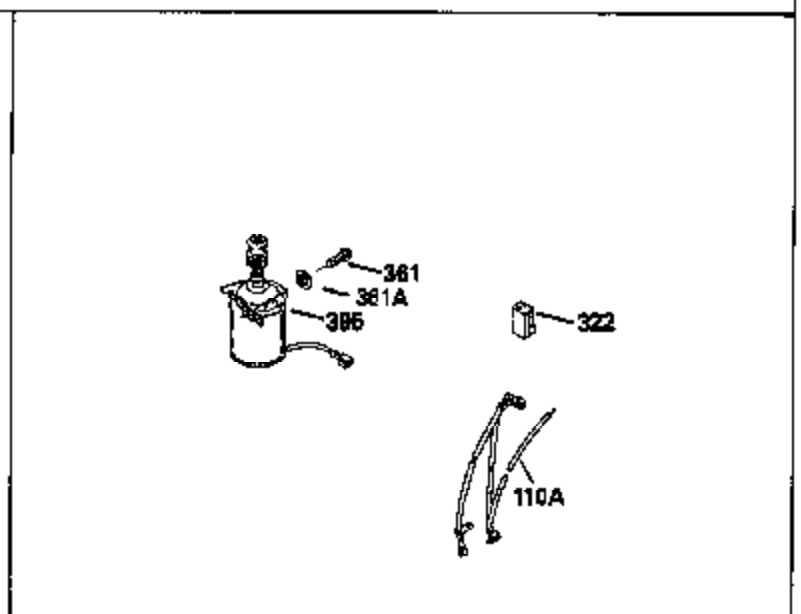

Ref #	Part Number	Qty	Description
12B	34695	1	Breather Tube Elbow
110A	34084	1	Ground Wire (10.345")
325A	34246	1	Wire Clip