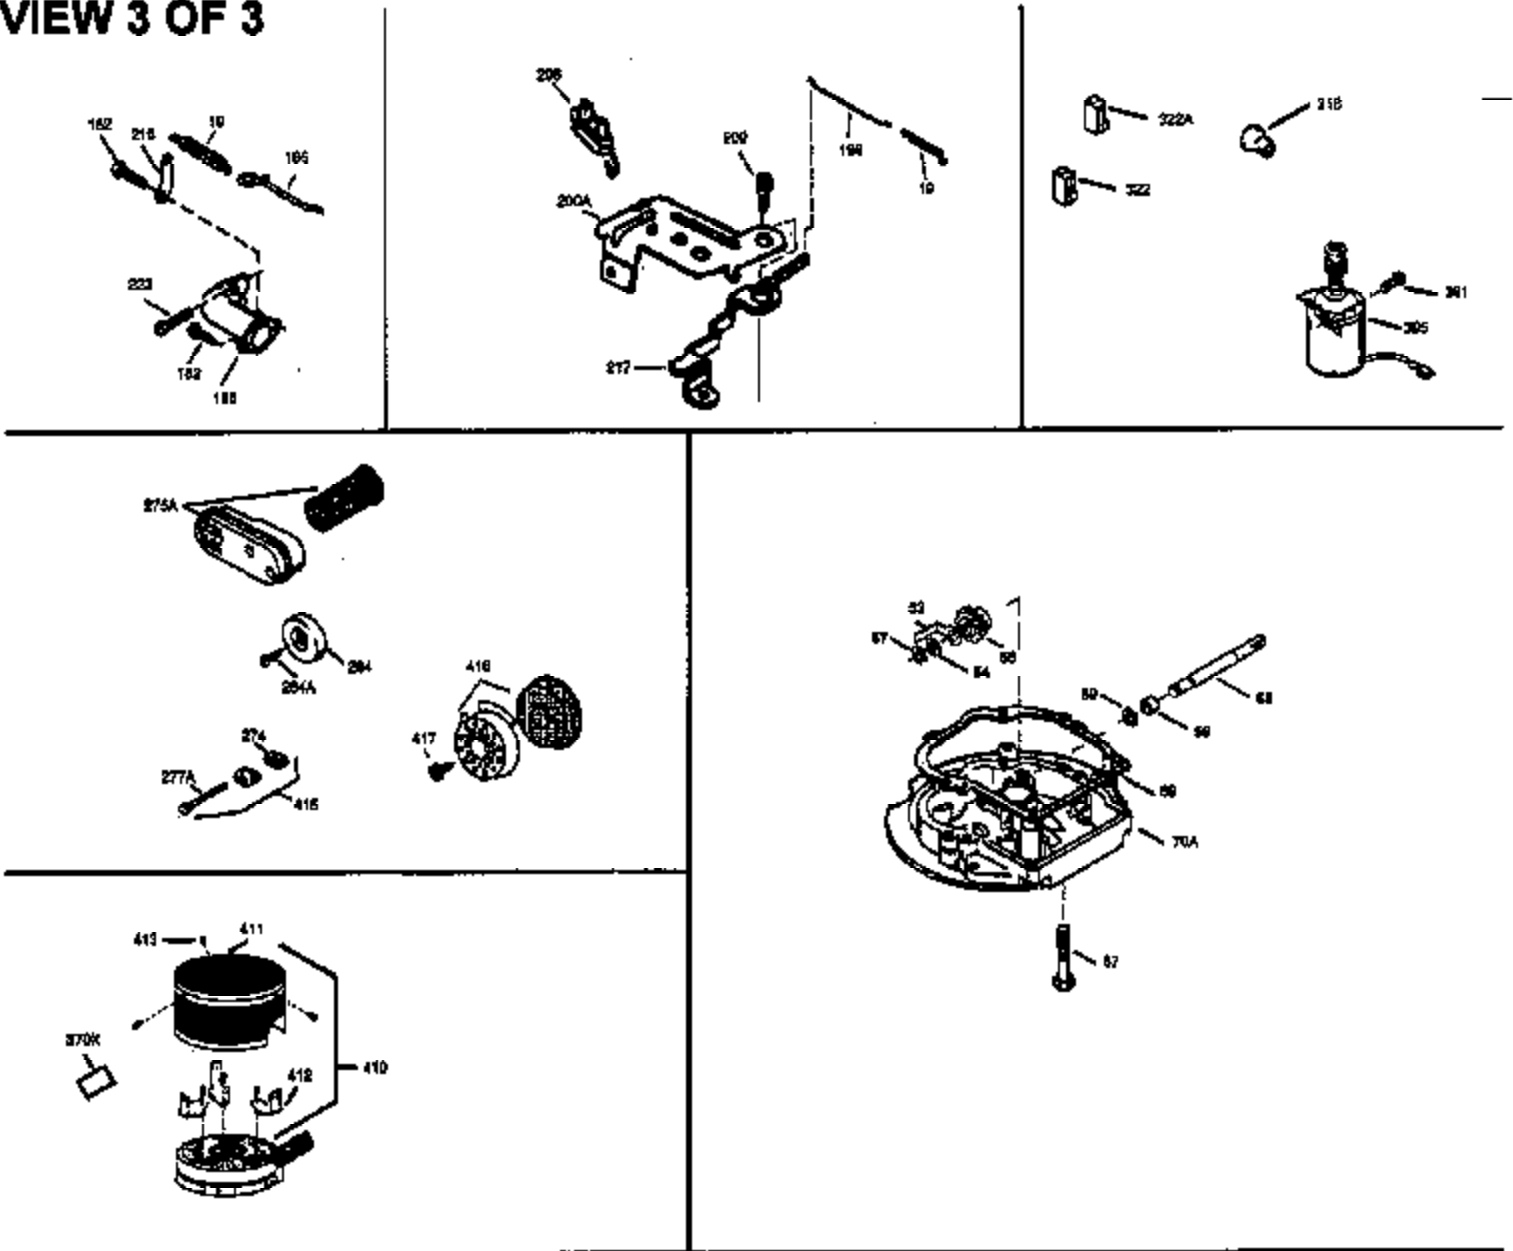

ILLUSTRATION SHOWS TYPICAL PARTS ONLY. ORDER BY PART NUMBER. PARTS NOT LISTED ARE SUPPLIED BY OEM.

VIEW 3 OF 3

Ref #	Part Number	Qty	Description
19	31361	1	Extension Spring
53	31745	1	Tang Washer
54	31787	1	Washer
55	31748	1	P.T.O. Shaft
56	31746	1	L.H. Worm Gear
57	31749	1	Retainer Ring
58	31744	1	Oil Seal
59	31747	1	Washer
69	35261	1	* Mounting Flange Gasket
87	650492	1	Screw, 1/4-20 x 2-1/2"
182	6201	2	Screw, 1/4-28 x 7/8"
185	36544	1	Intake Pipe
186	34337	1	Governor Link
206	610973	1	Terminal
209	30200	2	Screw, 10-24 x 9/16"
223	650451	2	Screw, 1/4-20 x 1"
238	650932	2	Screw, 10-32 x 49/64"
239	34338	1	* Air Cleaner Gasket
241	35797	1	Air Cleaner Collar
245	35066	1	Air Cleaner Filter
250	35065	1	Air Cleaner Cover