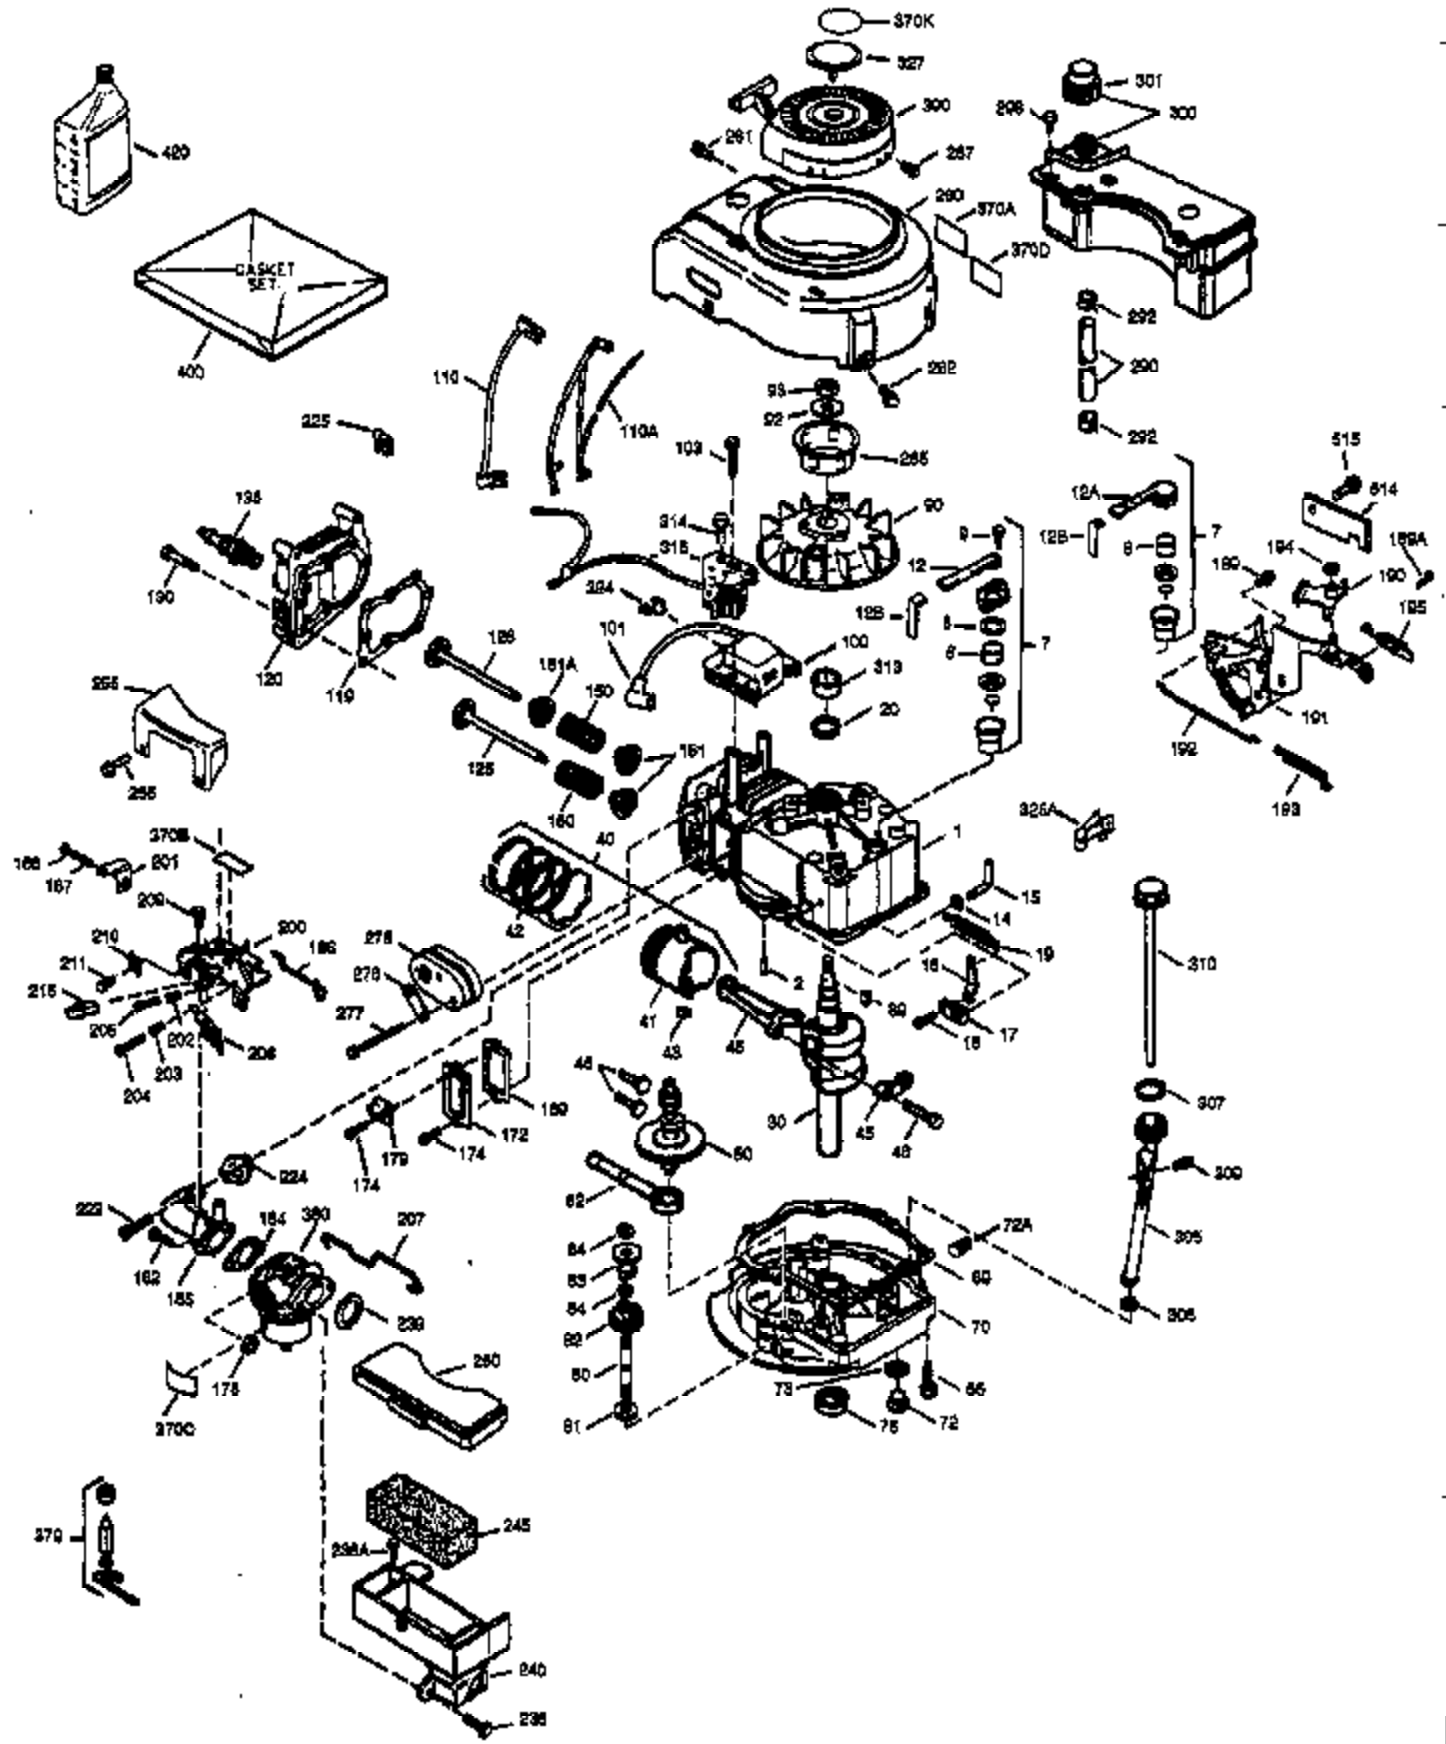

ILLUSTRATION SHOWS TYPICAL PARTS ONLY. ORDER BY PART NUMBER. PARTS NOT LISTED ARE SUPPLIED BY OEM.

VIEW 1 OF 3

Ref #	Part Number	Qty	Description
	1 36479A	1	Cylinder (Incl. 2,7,20 & 125)
	2 26727	2	Dowel Pin
	6 33734	1	Breather Element
	7 36557	1	Breather Body Ass'y. (Incl. 6 & 12A)
	12A 36558	1	Breather Cover & Tube (Incl. 12B)
	12B 34695	1	Breather Tube Elbow
	14 28277	1	Washer
	15 31513	1	Governor Rod (Incl. 14)
	16 32651	1	Governor Lever
	17 31335	1	Governor Lever Clamp
	18 650548	1	Screw, 8-32 x 5/16"
	19 31361	1	Extension Spring
	20 32600	1	Oil Seal
	30 34451	1	Crankshaft
	40 35544A	1	Piston, Pin & Ring Set (Std.)
	40 35545A	1	Piston, Pin & Ring Set (.010" OS)
	40 35546	1	Piston, Pin & Ring Set (.020" OS)
	41 35541	1	Piston & Pin Ass'y. (Std.) (Incl. 43)
	41 35542	1	Piston & Pin Ass'y. (.010" OS) (Incl. 43)
	41 35543	1	Piston & Pin Ass'y. (.020" OS) (Incl. 43)
	42 35547A	1	Ring Set (Std.)
	42 35548A	1	Ring Set (.010" OS)
	42 35549	1	Ring Set (.020" OS)
	43 20381	2	Piston Pin Retaining Ring
	45 30963B	1	Connecting Rod Ass'y (Incl. 46)
	46 32610A	2	Connecting Rod Bolt
	48 27241	2	Valve Lifter
	50 35990	1	Camshaft (BCR)
	52 29914	1	Oil Pump Ass'y.
	69 35261	1	* Mounting Flange Gasket
	70 33521E	1	Engine Mounting Flange (Incl. 58,72 t hru 83)
	72 36083	1	Oil Drain Plug
	75 26208	1	Oil Seal
	80 30574A	1	Governor Shaft
	81 30590A	1	Washer
	82 30591	1	Governor Gear Ass'y. (Incl. 81)
	83 30588A	1	Governor Spool
	86 650488	5	Screw, 1/4-20 x 1-1/4"
	89 611004	1	Flywheel Key
	90 611112	1	Flywheel
	92 650815	1	Belleville Washer
	93 650816	1	Flywheel Nut
	100 34443A	1	Solid State Ignition
	101 610118	1	Spark Plug Cover
	103 651007	2	Screw, Torx T-15, 10-24 x 15/16"
	110 36230	1	Ground Wire
	110A 34084	1	Ground Wire
	119 36440	1	* Cylinder Head Gasket
	120 36476	1	Cylinder Head
	125 36471	1	Exhaust Valve (Std.) (Incl. 151)
	125 36472	1	Exhaust Valve (1/32" OS) (Incl. 151)
	126 29314B	1	Intake Valve (Std.) (Incl. 151)
	126 29315C	1	Intake Valve (1/32" OS) (Incl. 151)
	130 6021A	8	Screw, 5/16-18 x 1-1/2"
	135 35395	1	Resistor Spark Plug (RJ19LM)
	150 35991	2	Valve Spring
	151 31673	2	Valve Spring Cap
	169 27234A	1	* Valve Cover Gasket