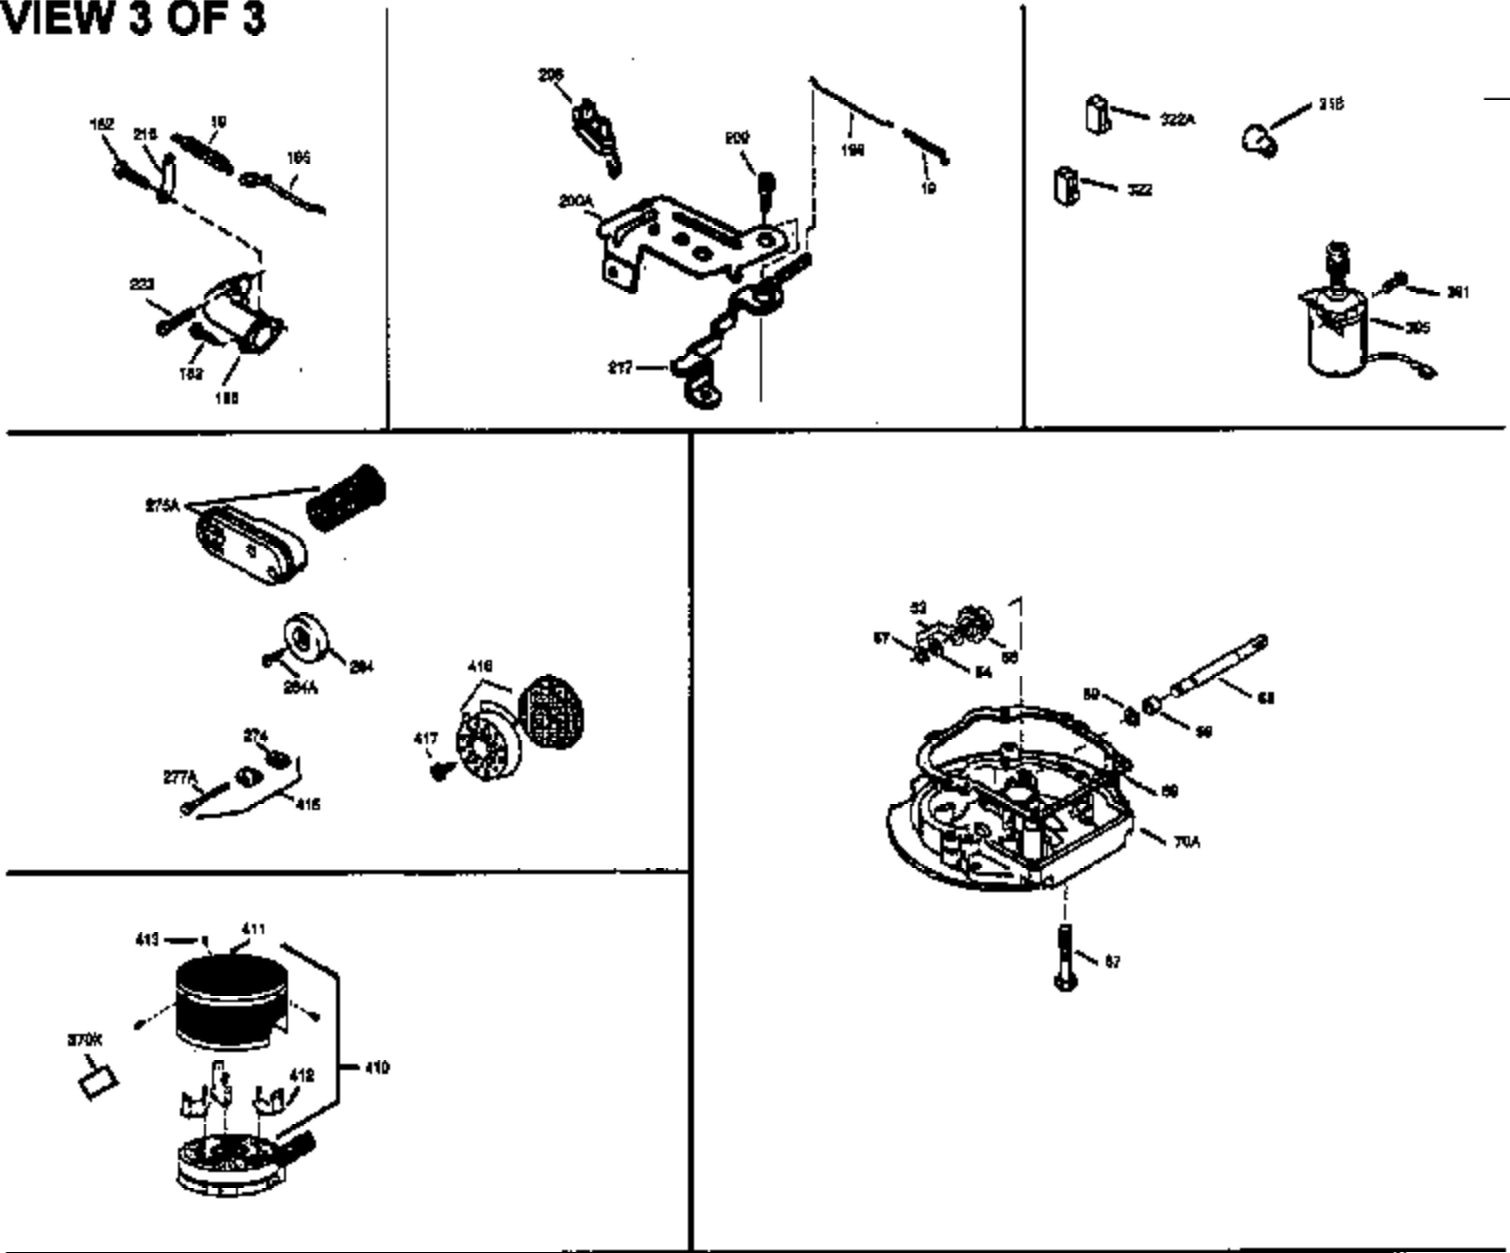

ILLUSTRATION SHOWS TYPICAL PARTS ONLY. ORDER BY PART NUMBER. PARTS NOT LISTED ARE SUPPLIED BY OEM.

VIEW 3 OF 3

Ref #	Part Number	Qty	Description
19	31361	1	Extension Spring
69	35261	1	* Mounting Flange Gasket
182	6201	2	Screw, 1/4-28 x 7/8"
185	31384A	1	Intake Pipe (Incl. 224)
186	34337	1	Governor Link
209	30200	2	Screw, 10-24 x 9/16"
223	650451	2	Screw, 1/4-20 x 1"
238	650932	2	Screw, 10-32 x 49/64"
239	34338	1	* Air Cleaner Gasket
241	35797	1	Air Cleaner Collar
245	35066	1	Air Cleaner Filter
250	35065	1	Air Cleaner Cover
354	35025	1	Staple