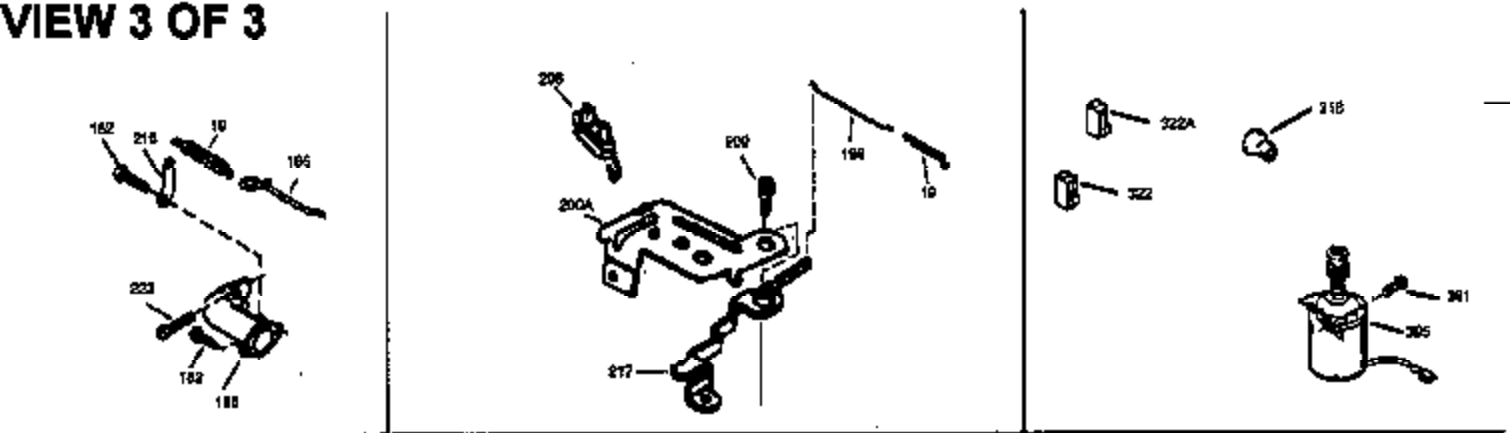

ILLUSTRATION SHOWS TYPICAL PARTS ONLY. ORDER BY PART NUMBER. PARTS NOT LISTED ARE SUPPLIED BY OEM.

VIEW 3 OF 3

Ref #	Part Number	Qty	Description
19	31361	1	Extension Spring
69	35261	1	* Mounting Flange Gasket
182	6201	2	Screw, 1/4-28 x 7/8"
185	31384A	1	Intake Pipe (Incl. 224)
186	34337	1	Governor Link
209	30200	2	Screw, 10-24 x 9/16"
223	650451	2	Screw, 1/4-20 x 1"
238	650932	2	Screw, 10-32 x 49/64"
239	34338	1	* Air Cleaner Gasket
241	35797	1	Air Cleaner Collar
245	35066	1	Air Cleaner Filter
250	35065	1	Air Cleaner Cover
354	35025	1	Staple