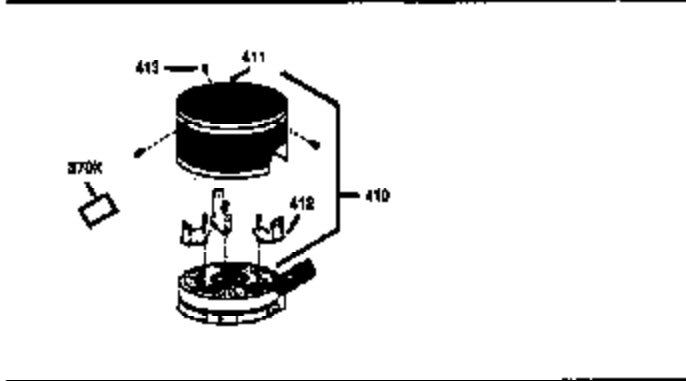

ILLUSTRATION SHOWS TYPICAL PARTS ONLY. ORDER BY PART NUMBER. PARTS NOT LISTED ARE SUPPLIED BY OEM.

VIEW 3 OF 3

Ref #	Part Number	Qty	Description
19	31361	1	Extension Spring
69	35261	1	* Mounting Flange Gasket
182	6201	2	Screw, 1/4-28 x 7/8"
185	31384A	1	Intake Pipe (Incl. 224)
186	34337	1	Governor Link
209	30200	2	Screw, 10-24 x 9/16"
223	650451	2	Screw, 1/4-20 x 1"
238	650932	2	Screw, 10-32 x 49/64"
239	34338	1	* Air Cleaner Gasket
241	35797	1	Air Cleaner Collar
245	35066	1	Air Cleaner Filter
250	35065	1	Air Cleaner Cover
354	35025	1	Staple