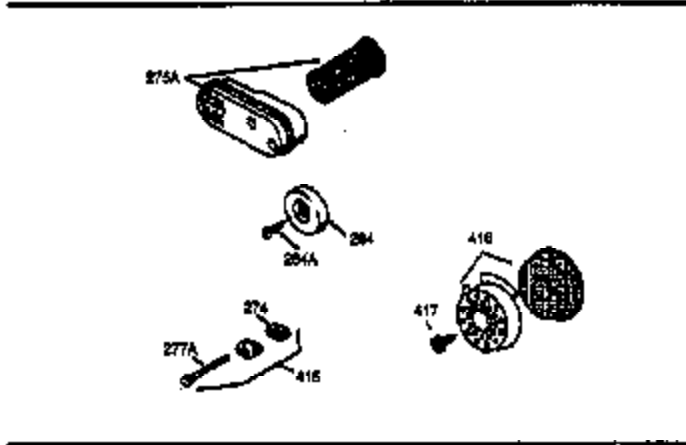

ILLUSTRATION SHOWS TYPICAL PARTS ONLY. ORDER BY PART NUMBER. PARTS NOT LISTED ARE SUPPLIED BY OEM.

VIEW 3 OF 3

Ref #	Part Number	Qty	Description
19	31361	1	Extension Spring
69	35261	1	* Mounting Flange Gasket
182	6201	2	Screw, 1/4-28 x 7/8"
185	31384A	1	Intake Pipe (Incl. 224)
186	34337	1	Governor Link
209	30200	2	Screw, 10-24 x 9/16"
223	650451	2	Screw, 1/4-20 x 1"
238	650932	2	Screw, 10-32 x 49/64"
239	34338	1	* Air Cleaner Gasket
241	35797	1	Air Cleaner Collar
245	35066	1	Air Cleaner Filter
250	35065	1	Air Cleaner Cover
354	35025	1	Staple