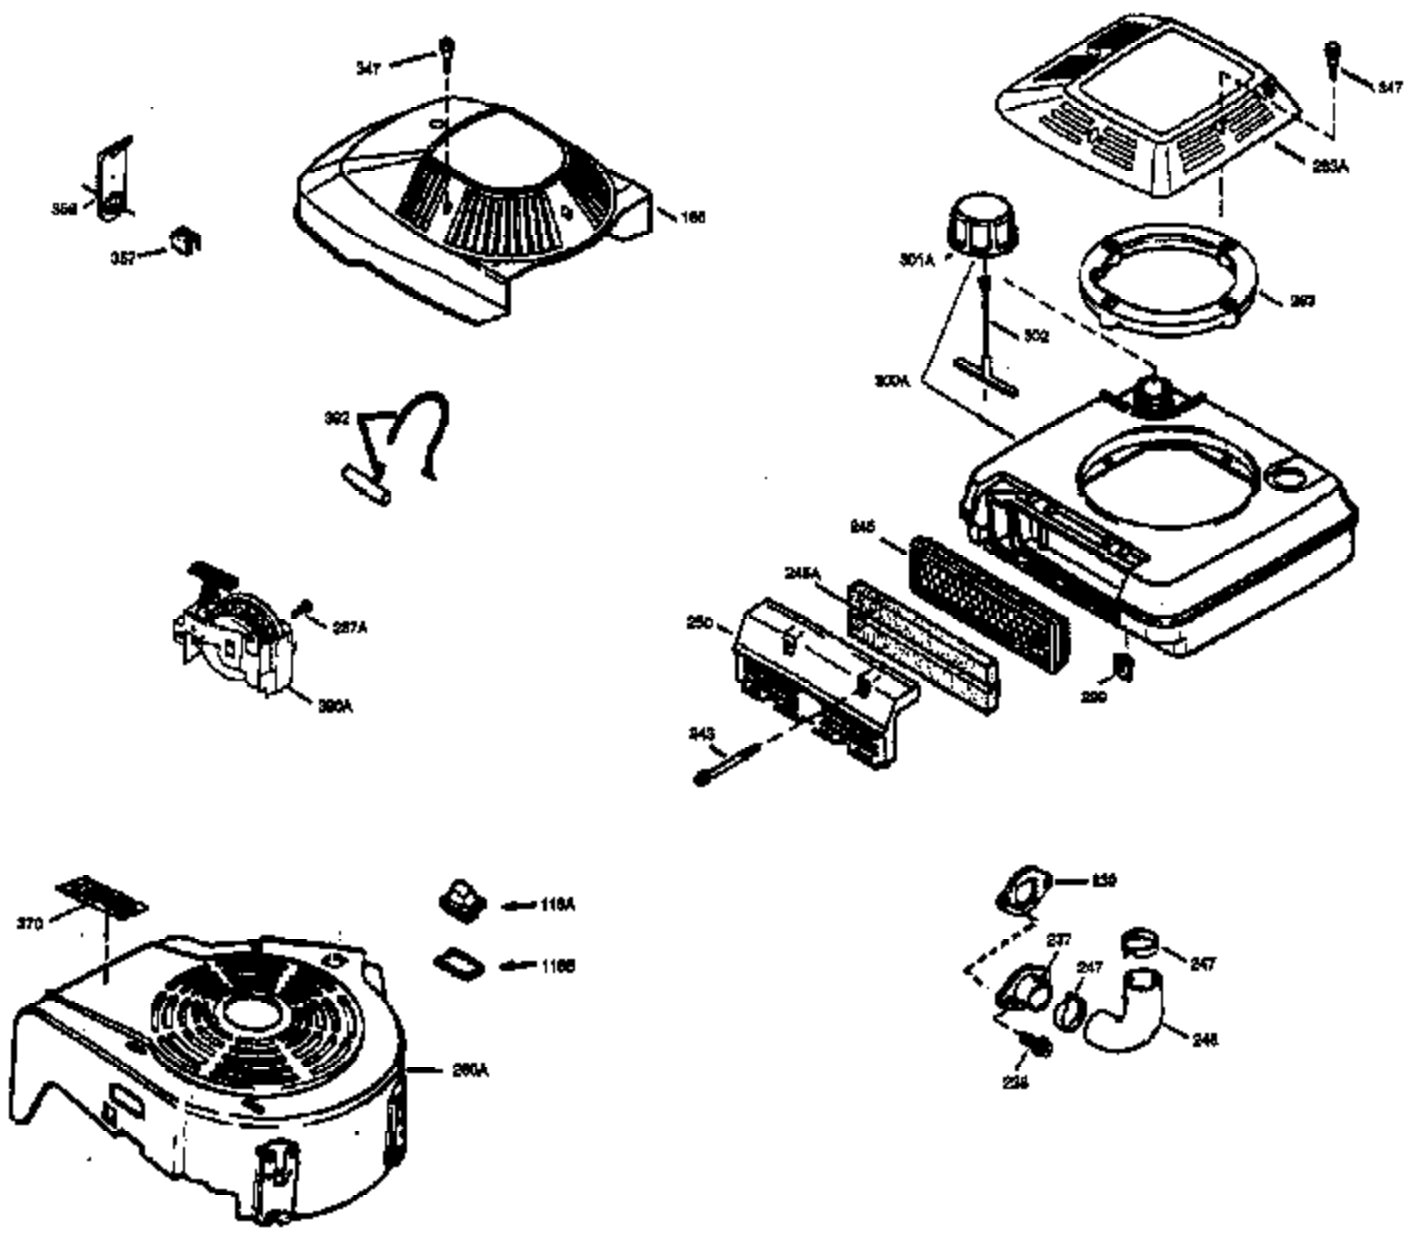

ILLUSTRATION SHOWS TYPICAL PARTS ONLY. ORDER BY PART NUMBER. PARTS NOT LISTED ARE SUPPLIED BY OEM.
VIEW 2 OF 3

Ref #	Part Number	Qty	Description
238	650932	2	Screw, 10-32 x 49/64"
239	34338	1	* Air Cleaner Gasket
245	35066	1	Air Cleaner Filter
250	35065	1	Air Cleaner Cover
357	36412	1	Starter Rope Retainer