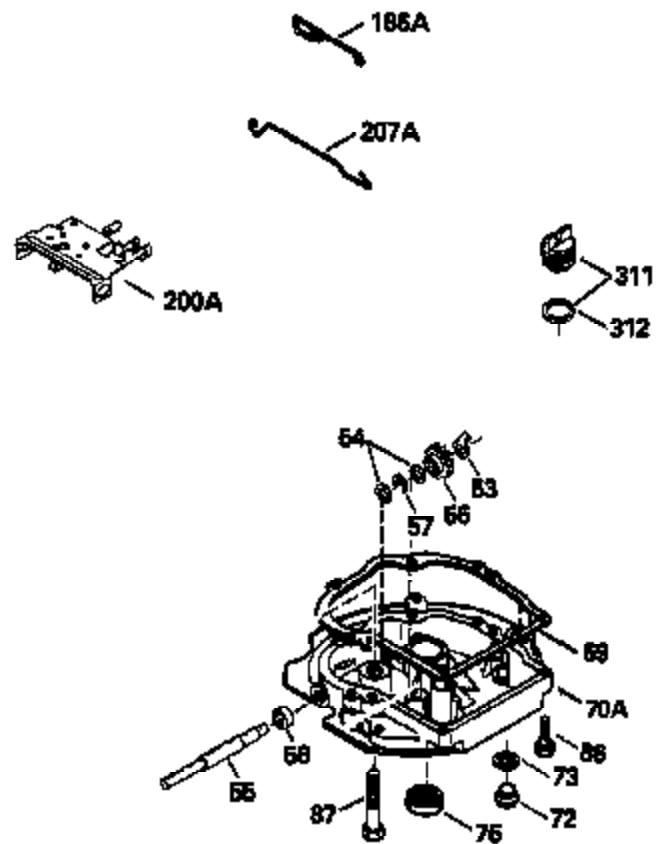

ILLUSTRATION SHOWS TYPICAL PARTS ONLY. ORDER BY PART NUMBER. PARTS NOT LISTED ARE SUPPLIED BY OEM.

Ref #	Part Number	Qty	Description
12A	36558	1	Breather Cover & Tube (Incl. 12B)
12B	34695	1	Breather Tube Elbow
40	35544A	1	Piston, Pin & Ring Set (Std.)
40	35545A	1	Piston, Pin & Ring Set (.010" OS)
40	35546	1	Piston, Pin & Ring Set (.020" OS)
69	35261	1	* Mounting Flange Gasket
72	30572	1	Oil Drain Plug
73	28833	1	Drain Plug Gasket
75	27897	1	Oil Seal
86	650488	6	Screw, 1/4-20 x 1-1/4"
215	32410	1	Control Knob
238	650932	2	Screw, 10-32 x 49/64"
239	34338	1	* Air Cleaner Gasket
241	35797	1	Air Cleaner Collar
250	35065	1	Air Cleaner Cover
260	36420A	1	Blower Housing
275	35172	1	Muffler
298	28763	3	Screw, 10-32 x 35/64"
300	34369B	1	Fuel Tank (Incl. 292 & 301)
301	36246	1	Fuel Cap
357	36412	1	Starter Rope Retainer
370K	36695	1	Starter Decal
370A	36261	1	Lubrication Decal
370B	35167	1	Control Decal
380	632046A	1	Carburetor (Incl. 184)