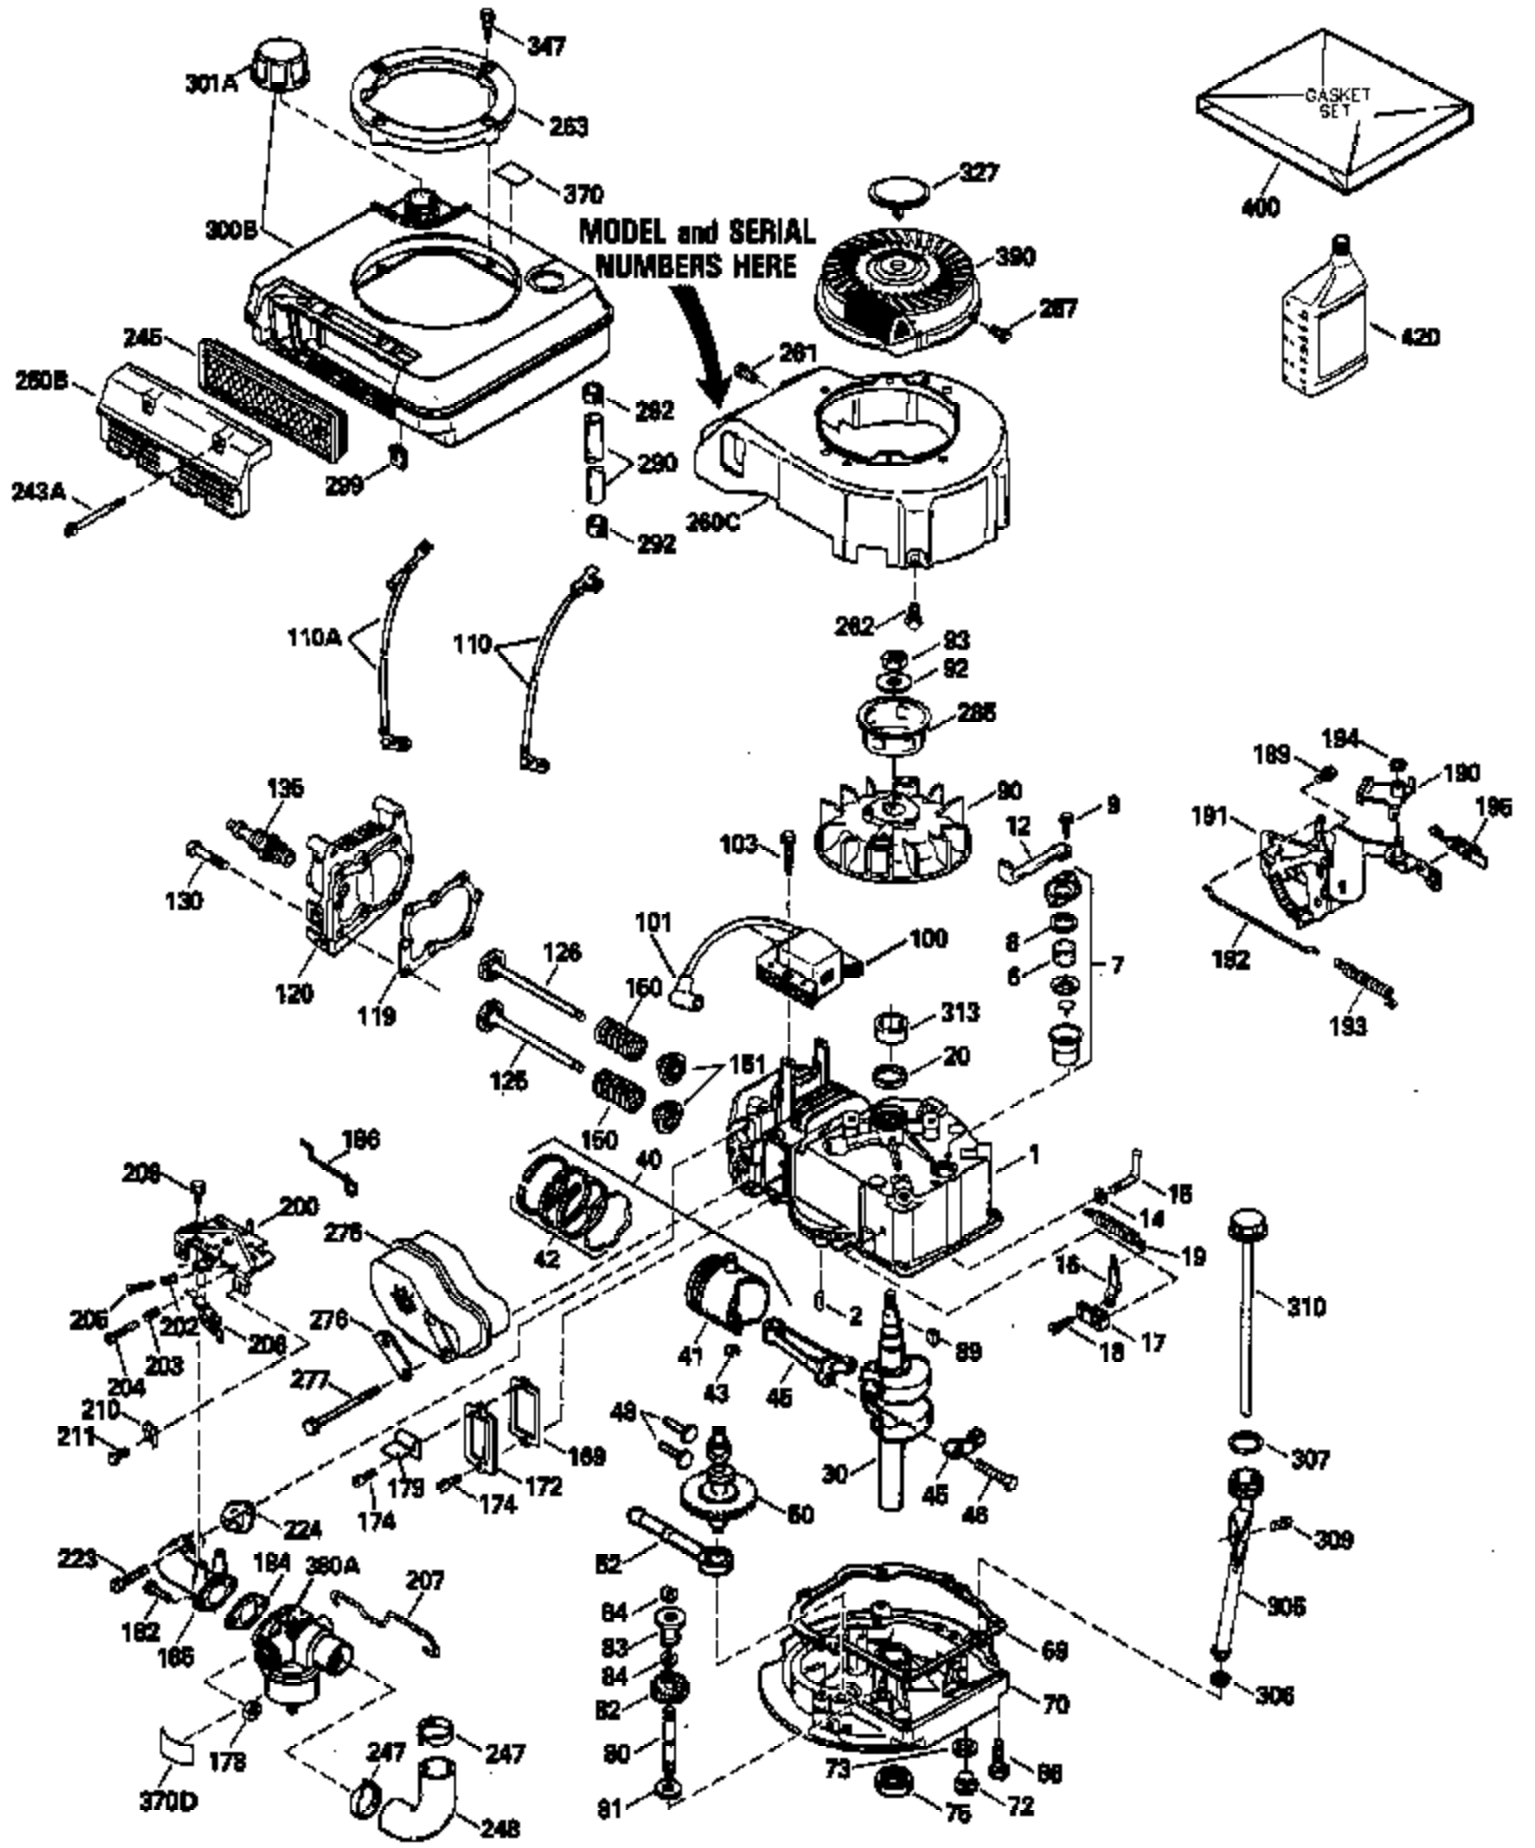

ILLUSTRATION SHOWS TYPICAL PARTS ONLY. ORDER BY PART NUMBER. PARTS NOT LISTED ARE SUPPLIED BY OEM.

Ref #	Part Number	Qty	Description
1	36518A	1	Cylinder (Incl. 2,7,20 & 125)
2	26727	2	Dowel Pin
6	33734	1	Breather Element
7	36557	1	Breather Body Ass'y. (Incl. 6 & 12A)
12A	36558	1	Breather Cover & Tube (Incl. 12B)
12B	34695	1	Breather Tube Elbow
14	28277	1	Washer
15	30589	1	Governor Rod (Incl. 14)
16	32651	1	Governor Lever
17	31335	1	Governor Lever Clamp
18	650548	1	Screw, 8-32 x 5/16"
19	31361	1	Extension Spring
20	32600	1	Oil Seal
30	35175	1	Crankshaft
40	35544A	1	Piston, Pin & Ring Set (Std.)
40	35545A	1	Piston, Pin & Ring Set (.010" OS)
40	35546	1	Piston, Pin & Ring Set (.020" OS)
41	35541	1	Piston & Pin Ass'y. (Std.) (Incl. 43)
41	35542	1	Piston & Pin Ass'y. (.010" OS) (Incl. 43)
41	35543	1	Piston & Pin Ass'y. (.020" OS) (Incl. 43)
42	35547A	1	Ring Set (Std.)
42	35548A	1	Ring Set (.010" OS)
42	35549	1	Ring Set (.020" OS)
43	20381	2	Piston Pin Retaining Ring
45	30963B	1	Connecting Rod Ass'y (Incl. 46)
46	32610A	2	Connecting Rod Bolt
48	27241	2	Valve Lifter
50	35992	1	Camshaft (MCR)
52	29914	1	Oil Pump Ass'y.
69	35261	1	* Mounting Flange Gasket
70	34311D	1	Mounting Flange (Incl. 72 thru 83)
72	30572	1	Oil Drain Plug
73	28833	1	Drain Plug Gasket
75	27897	1	Oil Seal
80	30574A	1	Governor Shaft
81	30590A	1	Washer
82	30591	1	Governor Gear Ass'y. (Incl. 81)
83	30588A	1	Governor Spool
86	650488	6	Screw, 1/4-20 x 1-1/4"
89	611004	1	Flywheel Key
90	611112	1	Flywheel
92	650815	1	Belleville Washer
93	650816	1	Flywheel Nut
100	34443A	1	Solid State Ignition
101	610118	1	Spark Plug Cover
103	651007	2	Screw, Torx T-15, 10-24 x 15/16"
110	34961	1	Ground Wire
119	36440	1	* Cylinder Head Gasket
120	36476	1	Cylinder Head
125	36471	1	Exhaust Valve (Std.) (Incl. 151)
125	36472	1	Exhaust Valve (1/32" OS) (Incl. 151)
126	29314B	1	Intake Valve (Std.) (Incl. 151)
126	29315C	1	Intake Valve (1/32" OS) (Incl. 151)
130	6021A	8	Screw, 5/16-18 x 1-1/2"
135	35395	1	Resistor Spark Plug (RJ19LM)
150	35991	2	Valve Spring
151	31673	2	Valve Spring Cap
169	27234A	1	* Valve Cover Gasket