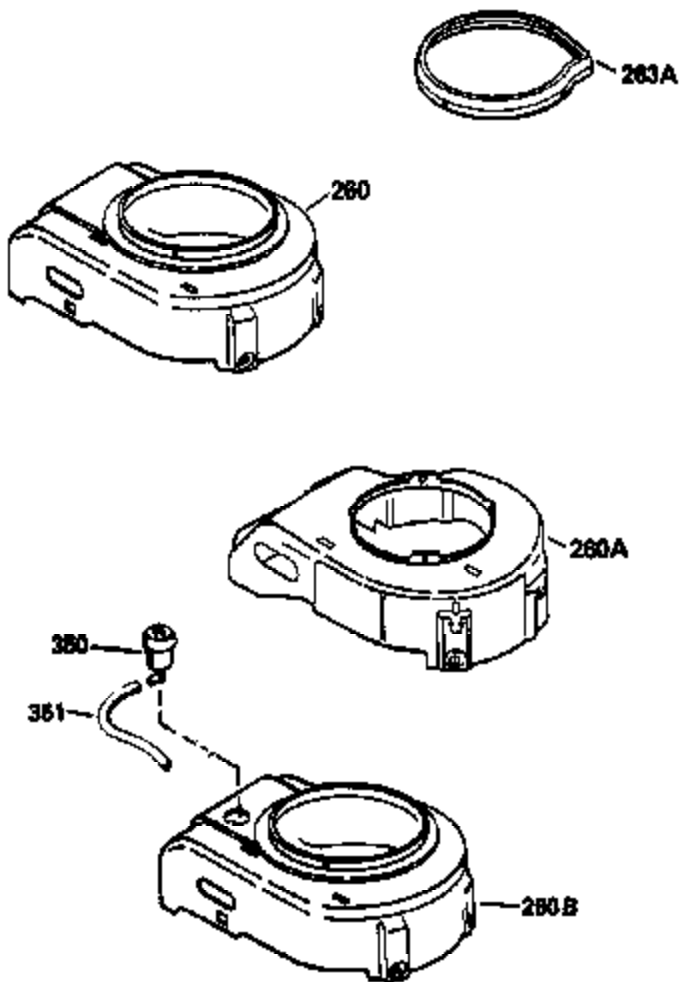

ILLUSTRATION SHOWS TYPICAL PARTS ONLY. ORDER BY PART NUMBER. PARTS NOT LISTED ARE SUPPLIED BY OEM.

Ref #	Part Number	Qty	Description
12A	36558	1	Breather Cover & Tube (Incl. 12B)
12B	34695	1	Breather Tube Elbow
40	35544A	1	Piston, Pin & Ring Set (Std.)
40	35545A	1	Piston, Pin & Ring Set (.010" OS)
40	35546	1	Piston, Pin & Ring Set (.020" OS)
69	35261	1	* Mounting Flange Gasket
72	30572	1	Oil Drain Plug
73	28833	1	Drain Plug Gasket
75	27897	1	Oil Seal
86	650488	6	Screw, 1/4-20 x 1-1/4"
215	32410	1	Control Knob
238	650932	2	Screw, 10-32 x 49/64"
239	34338	1	* Air Cleaner Gasket
241	35797	1	Air Cleaner Collar
250	35065	1	Air Cleaner Cover
260	36420A	1	Blower Housing
275	35172	1	Muffler
298	28763	3	Screw, 10-32 x 35/64"
300	34369B	1	Fuel Tank (Incl. 292 & 301)
301	36246	1	Fuel Cap
357	36412	1	Starter Rope Retainer
370K	36695	1	Starter Decal
370A	36261	1	Lubrication Decal
370B	35167	1	Control Decal
380	632046A	1	Carburetor (Incl. 184)