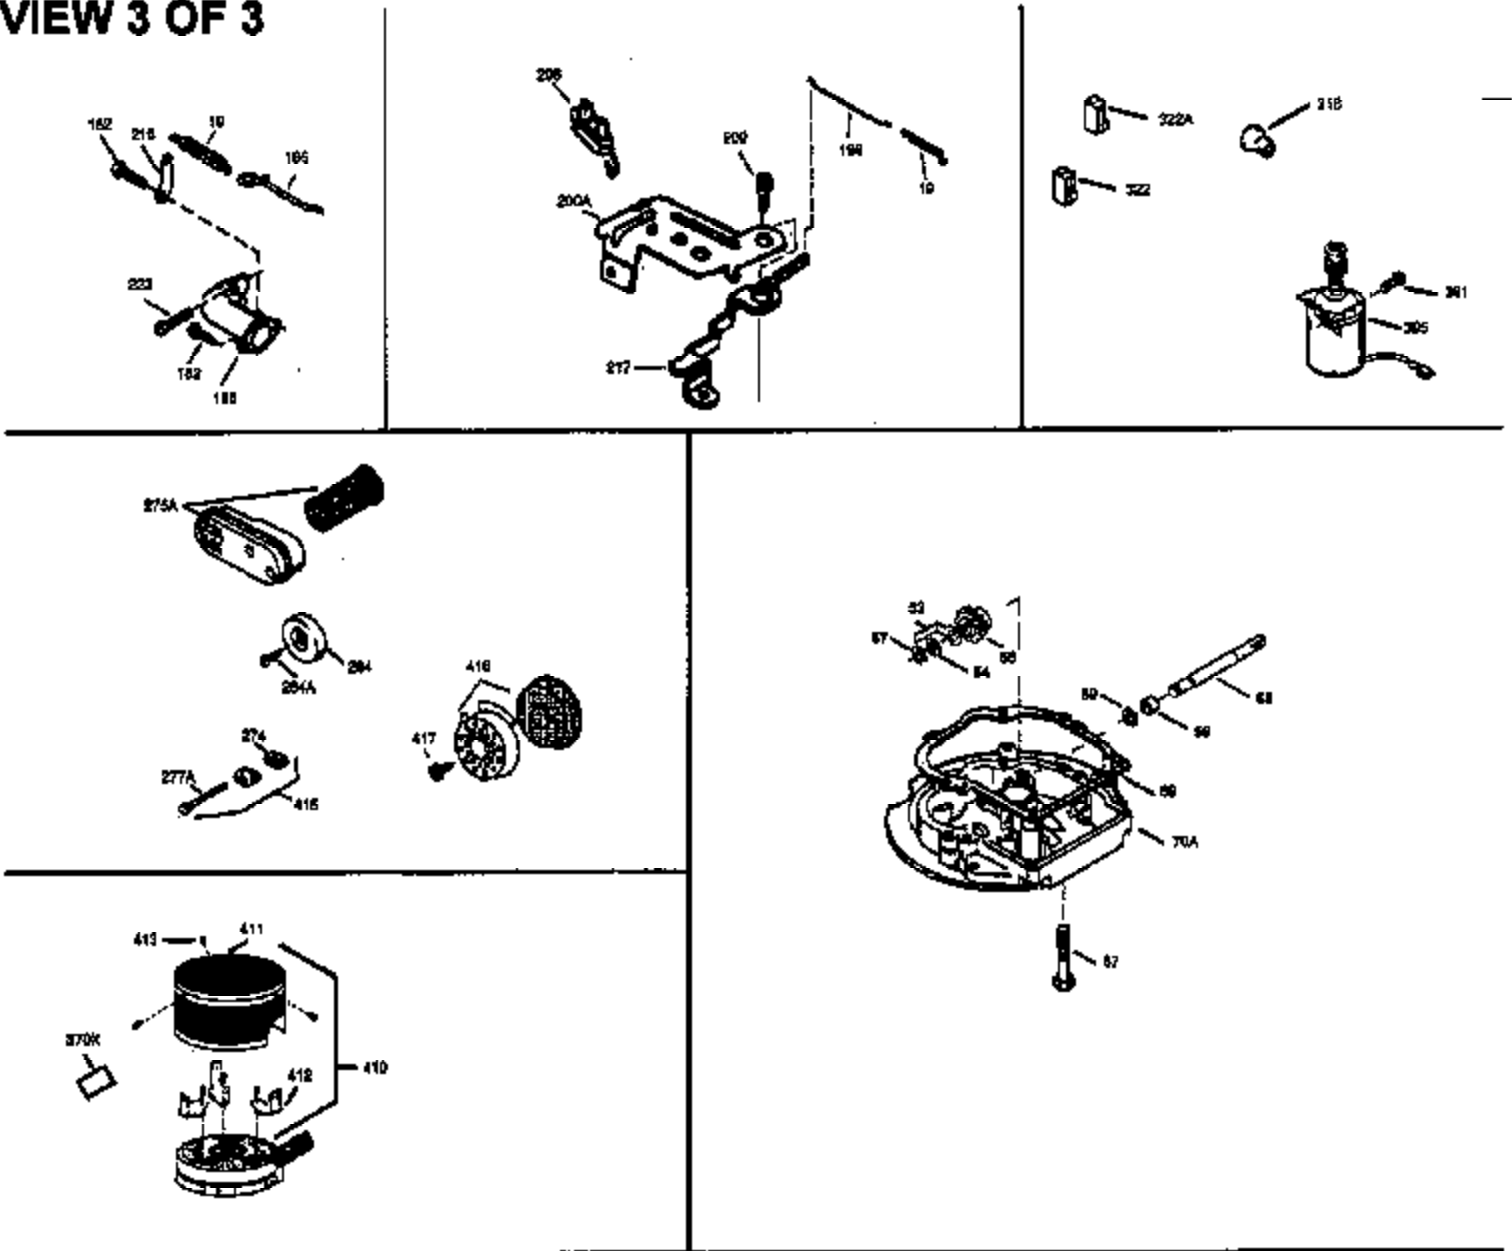

ILLUSTRATION SHOWS TYPICAL PARTS ONLY. ORDER BY PART NUMBER. PARTS NOT LISTED ARE SUPPLIED BY OEM.

VIEW 3 OF 3

Ref #	Part Number	Qty	Description
19	33890	1	Extension Spring
69	35261	1	* Mounting Flange Gasket
182	6201	2	Screw, 1/4-28 x 7/8"
185	33004A	1	Intake Pipe (Incl. 224)
186	33151	1	Governor Link
206	610973	1	Terminal
209	650804	1	Screw, 10-24 x 9/16"
217	34310	1	Control Lever
223	650451	2	Screw, 1/4-20 x 1"
238	650762	2	Screw, 10-32 x 1-29/32"
239	33051	1	Air Cleaner Gasket
240	33895	1	Air Cleaner Body
245	33896	1	Air Cleaner Filter
250	33897	1	Air Cleaner Cover
274	30081A	1	Exhaust Gasket