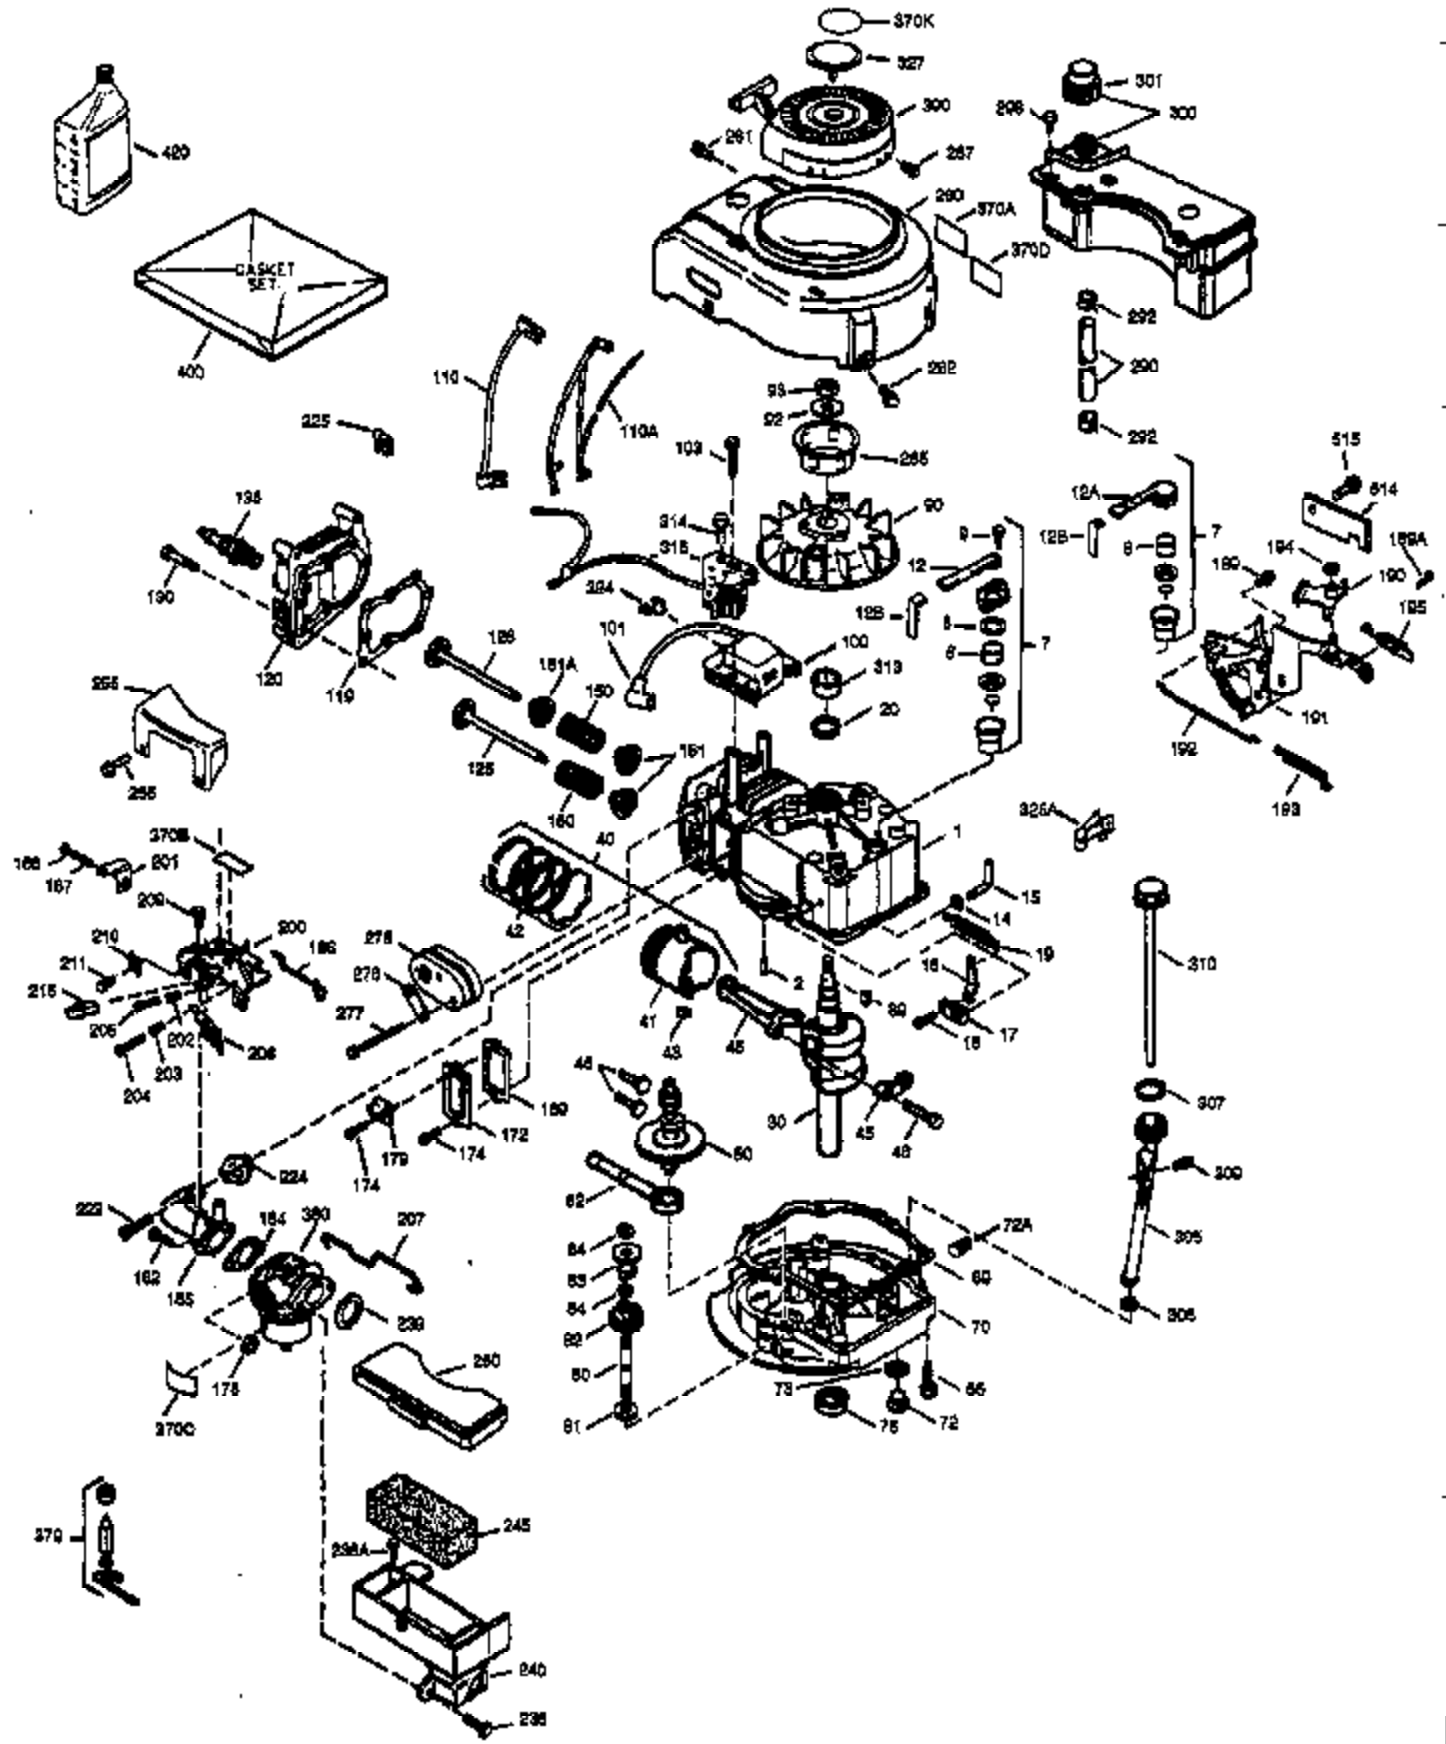

ILLUSTRATION SHOWS TYPICAL PARTS ONLY. ORDER BY PART NUMBER. PARTS NOT LISTED ARE SUPPLIED BY OEM.

VIEW 1 OF 3

Ref #	Part Number	Qty	Description
1	34429A	1	Cylinder (Incl. 2 & 20)
2	26727	2	Dowel Pin
6	33734	1	Breather Element
7	34214A	1	Breather Ass'y. (Incl. 6, 8, 9 & 12)
8	33735	1	* Breather Gasket
9	30200	2	Screw, 10-24 x 9/16"
12	33886	1	Breather Tube
14	28277	1	Washer
15	30589	1	Governor Rod (Incl. 14)
16	32651	1	Governor Lever
17	31335	1	Governor Lever Clamp
18	650548	1	Screw, 8-32 x 5/16"
19	33890	1	Extension Spring
20	32600	1	Oil Seal
30	34430	1	Crankshaft
40	35544A	1	Piston, Pin & Ring Set (Std.)
40	35545A	1	Piston, Pin & Ring Set (.010" OS)
40	35546	1	Piston, Pin & Ring Set (.020" OS)
41	35541	1	Piston & Pin Ass'y. (Std.) (Incl. 43)
41	35542	1	Piston & Pin Ass'y. (.010" OS) (Incl. 43)
41	35543	1	Piston & Pin Ass'y. (.020" OS) (Incl. 43)
42	35547A	1	Ring Set (Std.)
42	35548A	1	Ring Set (.010" OS)
42	35549	1	Ring Set (.020" OS)
43	20381	2	Piston Pin Retaining Ring
45	30963B	1	Connecting Rod Ass'y (Incl. 46)
46	32610A	2	Connecting Rod Bolt
48	27241	2	Valve Lifter
50	33553	1	Camshaft (MCR)
52	29914	1	Oil Pump Ass'y.
69	35261	1	* Mounting Flange Gasket
70	35651B	1	Mounting Flange (Incl. 72, 75 & 80)
72	36083	1	Oil Drain Plug
75	26208	1	Oil Seal
80	30574	1	Governor Shaft
81	30590A	1	Washer
82	30591	1	Governor Gear Ass'y. (Incl. 81)
83	30588A	1	Governor Spool
84	29193	2	Retaining Ring
86	650488	6	Screw, 1/4-20 x 1-1/4"
89	611004	1	Flywheel Key
90	611050	1	Flywheel
92	650815	1	Belleville Washer
93	650816	1	Flywheel Nut
100	34443A	1	Solid State Ignition
101	610118	1	Spark Plug Cover
103	650814	2	Screw, Torx T-15, 10-24 x 1"
110	34231	1	Ground Wire
119	33015A	1	* Cylinder Head Gasket
120	34342	1	Cylinder Head
125	29313C	1	Exhaust Valve (Std.) (Incl. 151)
125	29315C	1	Exhaust Valve (1/32" OS) (Incl. 151)
126	29314B	1	Intake Valve (Std.) (Incl. 151)
126	29315C	1	Intake Valve (1/32" OS) (Incl. 151)
130	6021A	8	Screw, 5/16-18 x 1-1/2"
135	35395	1	Resistor Spark Plug (RJ19LM)
150	31672	2	Valve Spring
151	31673	2	Valve Spring Cap