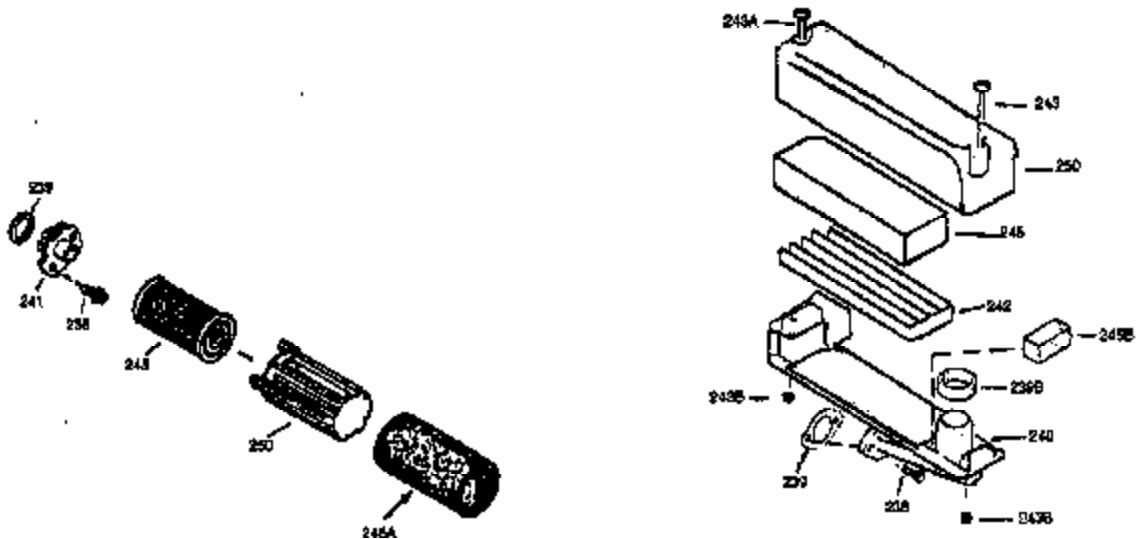

ILLUSTRATION SHOWS TYPICAL PARTS ONLY. ORDER BY PART NUMBER. PARTS NOT LISTED ARE SUPPLIED BY OEM.

VIEW 3 OF 3

Ref #	Part Number	Qty	Description
19	33890	1	Extension Spring
69	35261	1	* Mounting Flange Gasket
182	6201	2	Screw, 1/4-28 x 7/8"
185	33004A	1	Intake Pipe (Incl. 224)
186	33151	1	Governor Link
206	610973	1	Terminal
209	650804	1	Screw, 10-24 x 9/16"
217	34310	1	Control Lever
223	650451	2	Screw, 1/4-20 x 1"
238	650762	2	Screw, 10-32 x 1-29/32"
239	33051	1	Air Cleaner Gasket
240	33895	1	Air Cleaner Body
245	33896	1	Air Cleaner Filter
250	33897	1	Air Cleaner Cover
274	30081A	1	Exhaust Gasket