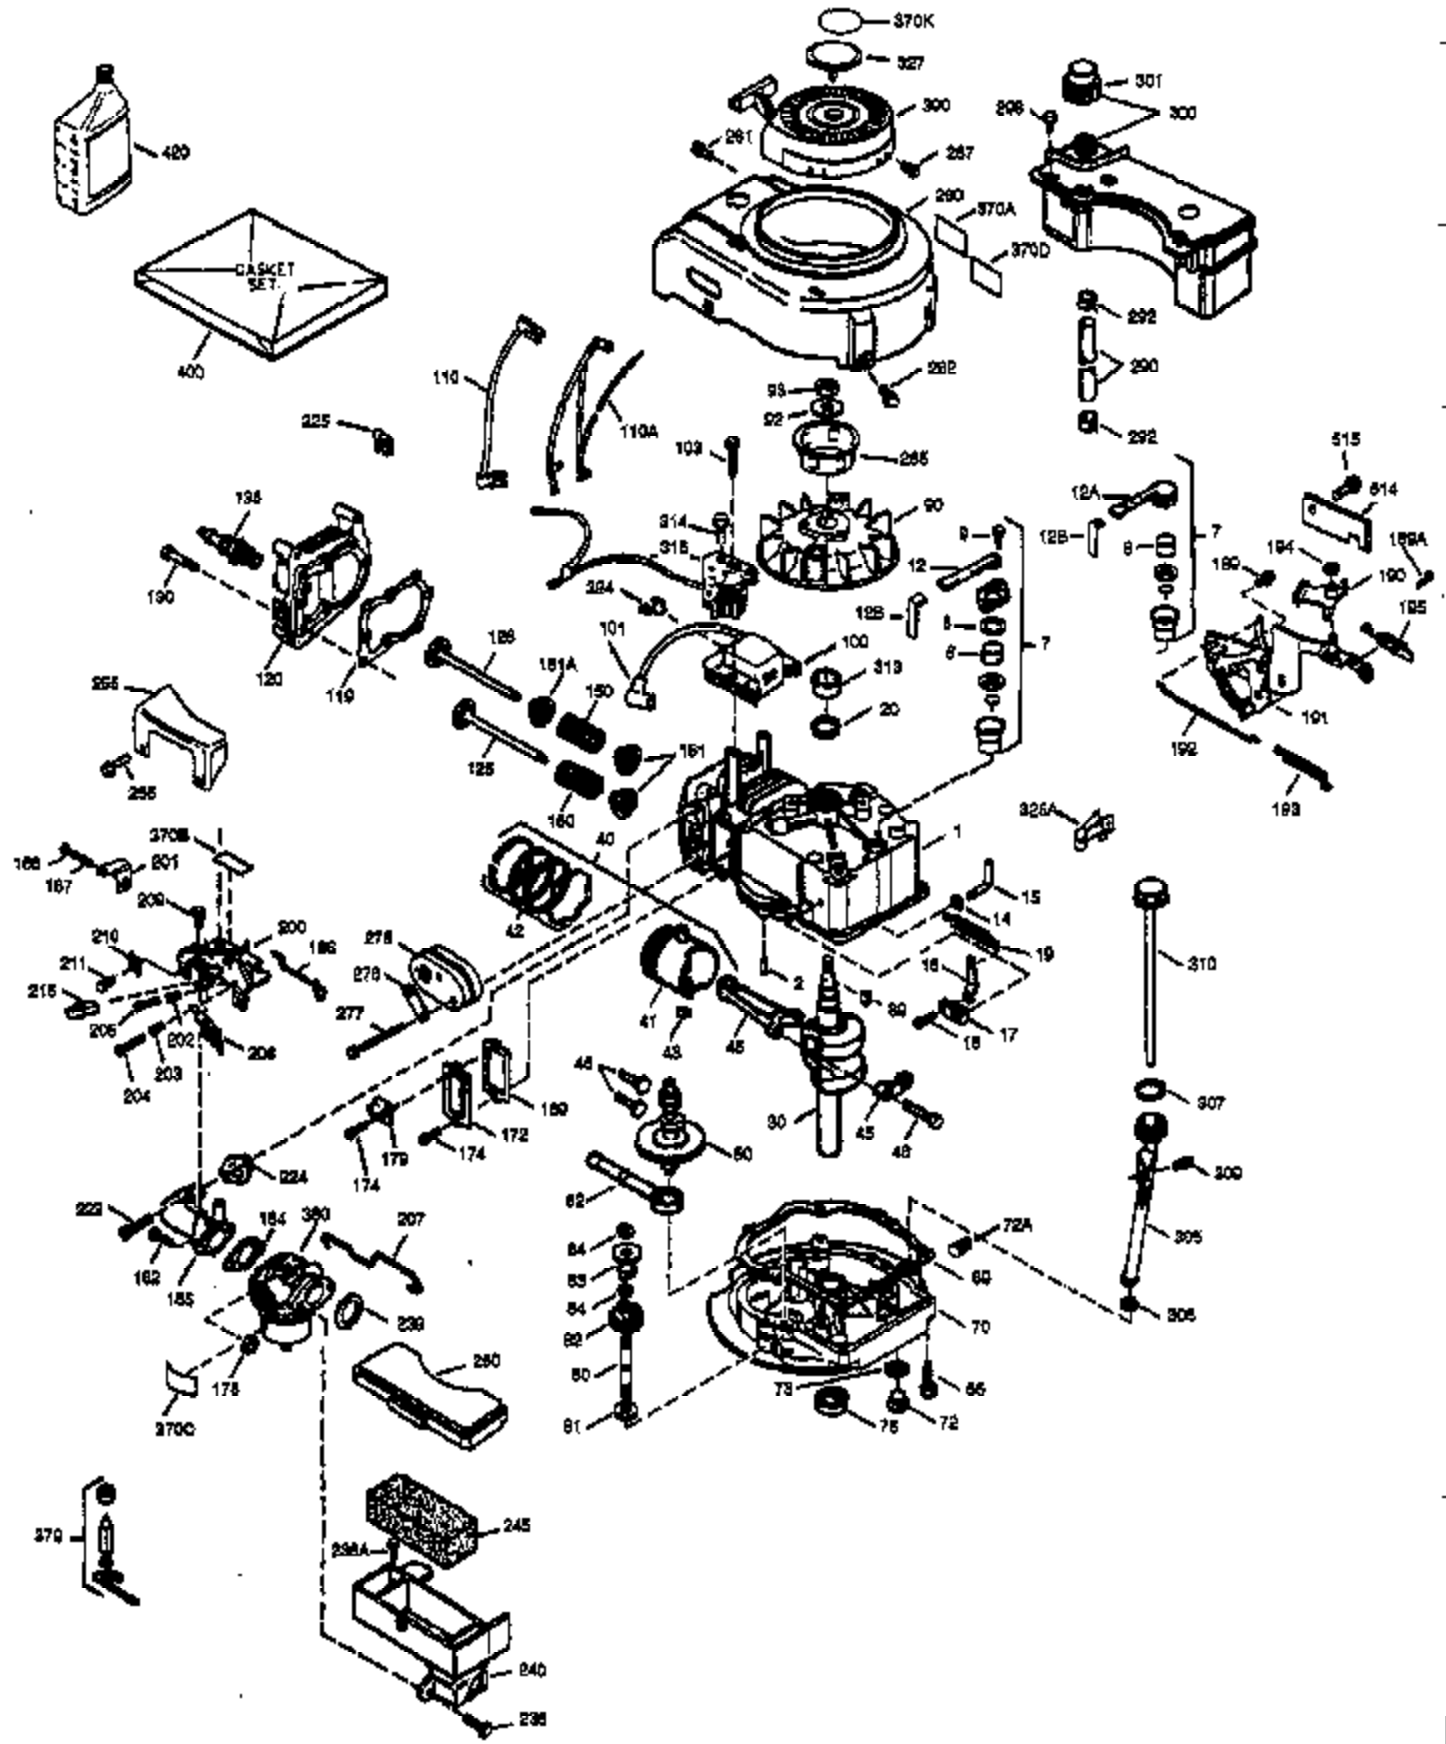

ILLUSTRATION SHOWS TYPICAL PARTS ONLY. ORDER BY PART NUMBER. PARTS NOT LISTED ARE SUPPLIED BY OEM.

VIEW 1 OF 3

Ref #	Part Number	Qty	Description
1	34429A	1	Cylinder (Incl. 2 & 20)
2	26727	2	Dowel Pin
6	33734	1	Breather Element
7	34214A	1	Breather Ass'y. (Incl. 6, 8, 9 & 12)
8	33735	1	* Breather Gasket
9	30200	2	Screw, 10-24 x 9/16"
12	33886	1	Breather Tube
14	28277	1	Washer
15	30589	1	Governor Rod (Incl. 14)
16	32651	1	Governor Lever
17	31335	1	Governor Lever Clamp
18	650548	1	Screw, 8-32 x 5/16"
19	33890	1	Extension Spring
20	32600	1	Oil Seal
30	34430	1	Crankshaft
40	35544A	1	Piston, Pin & Ring Set (Std.)
40	35545A	1	Piston, Pin & Ring Set (.010" OS)
40	35546	1	Piston, Pin & Ring Set (.020" OS)
41	35541	1	Piston & Pin Ass'y. (Std.) (Incl. 43)
41	35542	1	Piston & Pin Ass'y. (.010" OS) (Incl. 43)
41	35543	1	Piston & Pin Ass'y. (.020" OS) (Incl. 43)
42	35547A	1	Ring Set (Std.)
42	35548A	1	Ring Set (.010" OS)
42	35549	1	Ring Set (.020" OS)
43	20381	2	Piston Pin Retaining Ring
45	30963B	1	Connecting Rod Ass'y (Incl. 46)
46	32610A	2	Connecting Rod Bolt
48	27241	2	Valve Lifter
50	35992	1	Camshaft (MCR)
52	29914	1	Oil Pump Ass'y.
69	35261	1	* Mounting Flange Gasket
70	35651C	1	Mounting Flange (Incl. 72 thru 83)
72	36083	1	Oil Drain Plug
75	26208	1	Oil Seal
80	30574A	1	Governor Shaft
81	30590A	1	Washer
82	30591	1	Governor Gear Ass'y. (Incl. 81)
83	30588A	1	Governor Spool
86	650488	6	Screw, 1/4-20 x 1-1/4"
89	611004	1	Flywheel Key
90	611050	1	Flywheel
92	650815	1	Belleville Washer
93	650816	1	Flywheel Nut
100	34443A	1	Solid State Ignition
101	610118	1	Spark Plug Cover
103	650814	2	Screw, Torx T-15, 10-24 x 1"
110	34231	1	Ground Wire
119	33015A	1	* Cylinder Head Gasket
120	34342	1	Cylinder Head
125	29313C	1	Exhaust Valve (Std.) (Incl. 151)
125	29315C	1	Exhaust Valve (1/32" OS) (Incl. 151)
126	29314B	1	Intake Valve (Std.) (Incl. 151)
126	29315C	1	Intake Valve (1/32" OS) (Incl. 151)
130	6021A	8	Screw, 5/16-18 x 1-1/2"
135	35395	1	Resistor Spark Plug (RJ19LM)
150	35991	2	Valve Spring
151	31673	2	Valve Spring Cap
169	27234A	1	* Valve Cover Gasket