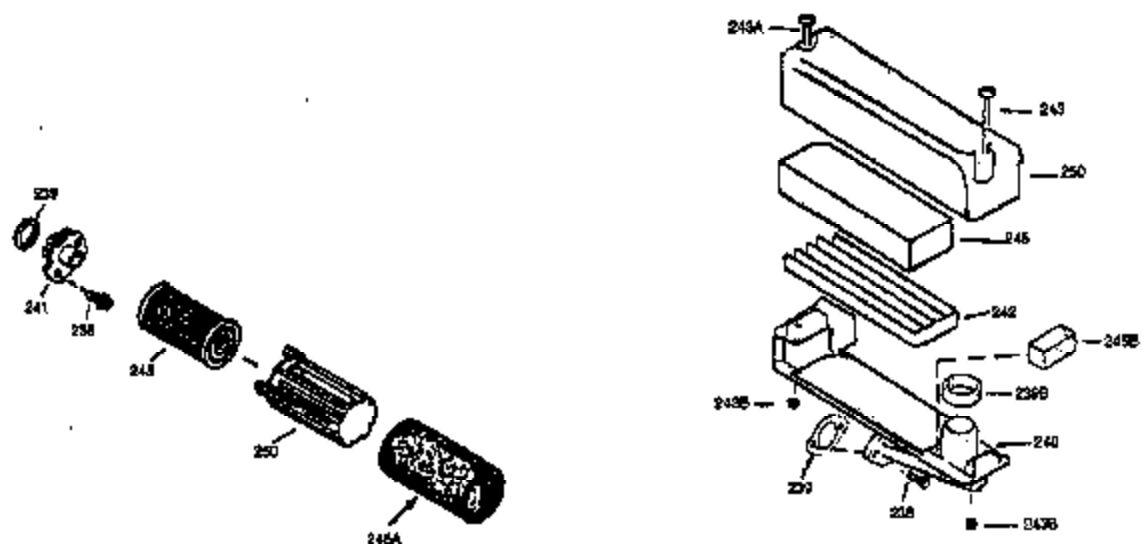

ILLUSTRATION SHOWS TYPICAL PARTS ONLY. ORDER BY PART NUMBER. PARTS NOT LISTED ARE SUPPLIED BY OEM.

VIEW 3 OF 3

Ref #	Part Number	Qty	Description
19	33890	1	Extension Spring
69	35261	1	* Mounting Flange Gasket
182	6201	2	Screw, 1/4-28 x 7/8"
185	33004A	1	Intake Pipe (Incl. 224)
186	33151	1	Governor Link
206	610973	1	Terminal
209	650804	1	Screw, 10-24 x 9/16"
217	34310	1	Control Lever
223	650451	2	Screw, 1/4-20 x 1"
238	650762	2	Screw, 10-32 x 1-29/32"
239	33051	1	Air Cleaner Gasket
240	33895	1	Air Cleaner Body
245	33896	1	Air Cleaner Filter
250	33897	1	Air Cleaner Cover
274	30081A	1	Exhaust Gasket